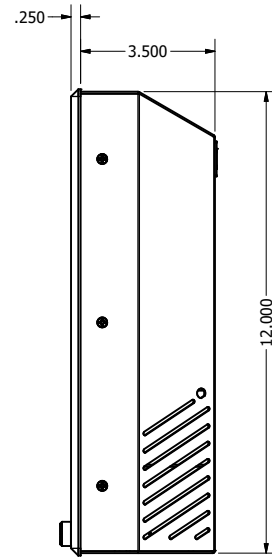

18.5" VESA MOUNT (Monitor or Panel Computer)

PRELIMINARY DRAWING  
DIMENSIONS ARE SUBJECT TO CHANGE

REVISION HISTORY			
REV	DATE	INITIALS	DESCRIPTION
00	11/27/19	MAW	INITIAL RELEASE

DRAWN BY:		USE WITH PRODUCT NUMBER		
MATERIAL & FINISH		TITLE		
TOLERANCES: .XX=.01 .XXX=.005		SHEET 2 of 7		OUTLINE DRAWING DIAMONDVUE 4
		SIZE D	PART NUMBER VTDV4#185bVEA	REV 00