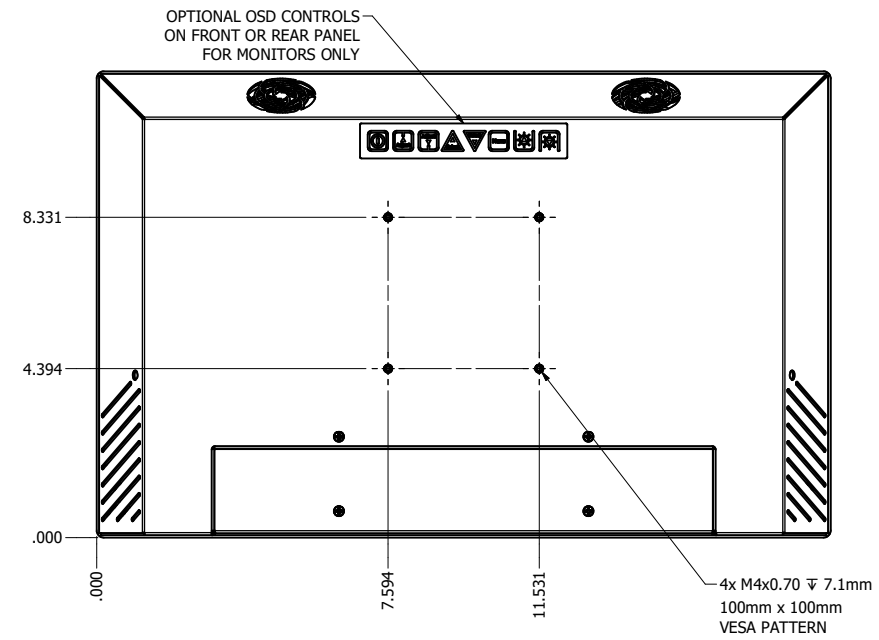

18.5" VESA MOUNT (Monitor or Panel Computer)

PRELIMINARY DRAWING  
DIMENSIONS ARE SUBJECT TO CHANGE

REVISION HISTORY			
REV	DATE	INITIALS	DESCRIPTION
00	11/27/19	MAW	INITIAL RELEASE

DRAWN BY:		USE WITH PRODUCT NUMBER		
MATERIAL & FINISH		TITLE		
TOLERANCES: .XX=.01 .XXX=.005		SHEET 2 of 7		OUTLINE DRAWING DIAMONDVUE 4
		SIZE D	PART NUMBER VTDV4#185bVEA	REV 00