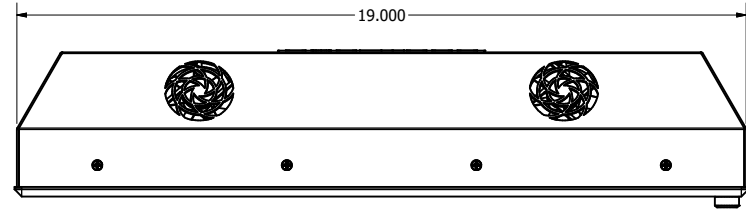

18.5" VESA MOUNT (Monitor or Panel Computer)

PRELIMINARY DRAWING  
DIMENSIONS ARE SUBJECT TO CHANGE

REVISION HISTORY			
REV	DATE	INITIALS	DESCRIPTION
00	11/27/19	MAW	INITIAL RELEASE

DRAWN BY:		USE WITH PRODUCT NUMBER		
MATERIAL & FINISH		TITLE		
TOLERANCES: .XX=.01 .XXX=.005		SHEET 2 of 7		OUTLINE DRAWING DIAMONDVUE 4
		SIZE D	PART NUMBER VTDV4#185bVEA	REV 00