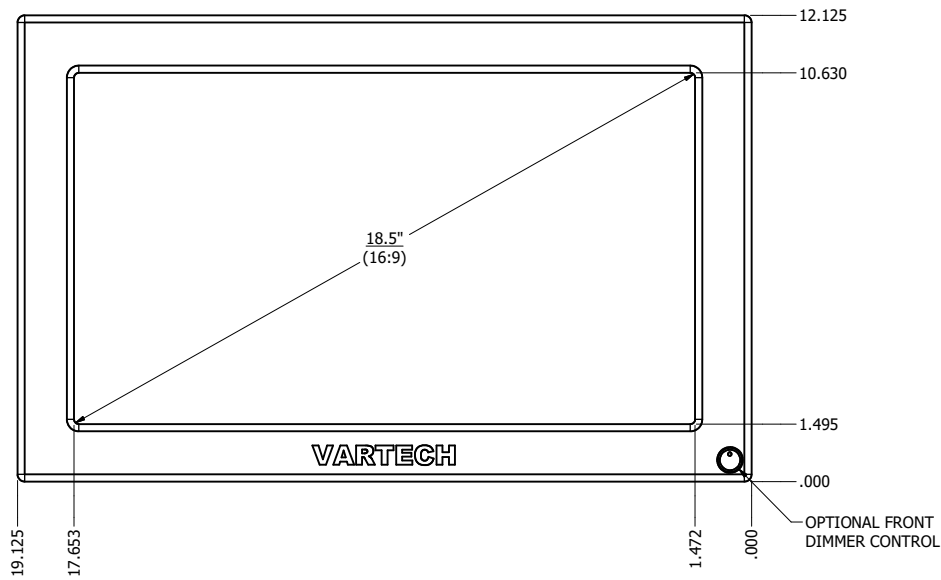

18.5" VESA MOUNT (Monitor or Panel Computer)

PRELIMINARY DRAWING  
DIMENSIONS ARE SUBJECT TO CHANGE

REVISION HISTORY			
REV	DATE	INITIALS	DESCRIPTION
00	11/27/19	MAW	INITIAL RELEASE

DRAWN BY:		USE WITH PRODUCT NUMBER		
MATERIAL & FINISH		TITLE		
TOLERANCES: .XX=.01 .XXX=.005		SHEET 2 of 7		OUTLINE DRAWING DIAMONDVUE 4
		SIZE D	PART NUMBER VTDV4#185bVEA	REV 00