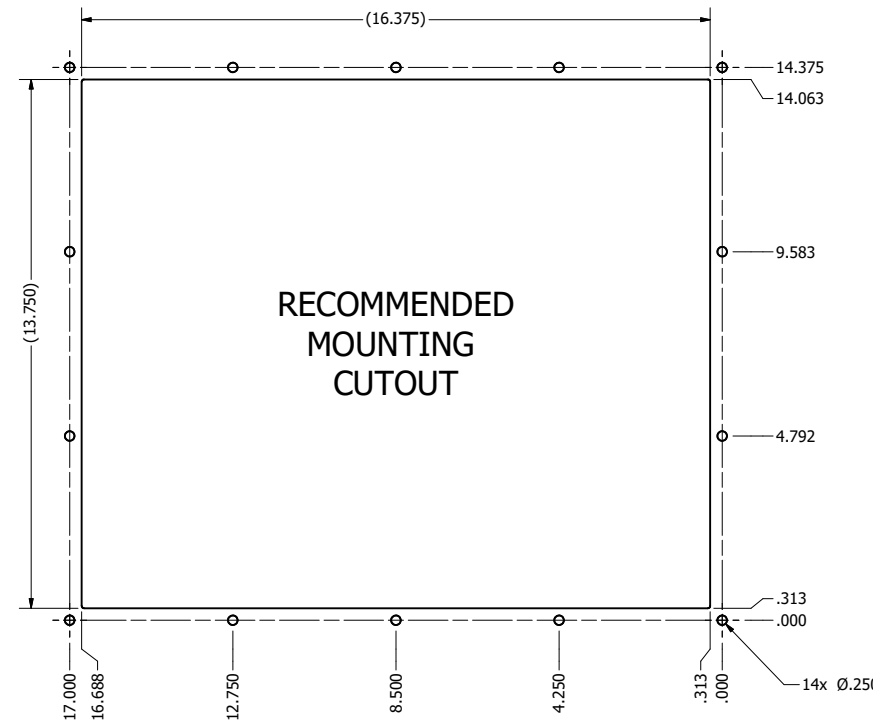

17.0" PANEL MOUNT (Monitor or Panel Computer)

PRELIMINARY DRAWING  
DIMENSIONS ARE SUBJECT TO CHANGE

REVISION HISTORY			
REV	DATE	INITIALS	DESCRIPTION
00	11/27/19	MAW	INITIAL RELEASE

DRAWN BY:		USE WITH PRODUCT NUMBER		
MATERIAL & FINISH		TITLE		
		OUTLINE DRAWING DIAMONDVUE 4		
SHEET	SIZE	PART NUMBER	REV	
1 of 7	D	VTDV4#170dPN#	00	
TOLERANCES: .XX=.01 .XXX=.005				