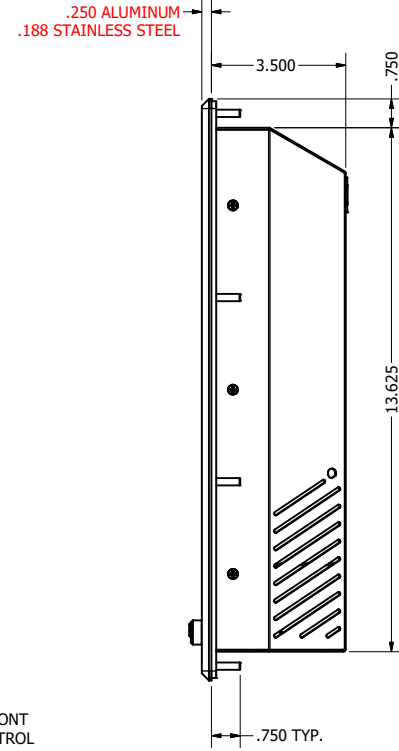

17.0" PANEL MOUNT (Monitor or Panel Computer)

PRELIMINARY DRAWING  
DIMENSIONS ARE SUBJECT TO CHANGE

REVISION HISTORY			
REV	DATE	INITIALS	DESCRIPTION
00	11/27/19	MAW	INITIAL RELEASE

DRAWN BY:		USE WITH PRODUCT NUMBER		
MATERIAL & FINISH		TITLE		
		OUTLINE DRAWING DIAMONDVUE 4		
SHEET	SIZE	PART NUMBER	REV	
1 of 7	D	VTDV4#170dPN#	00	
TOLERANCES: .XX=.01 .XXX=.005				