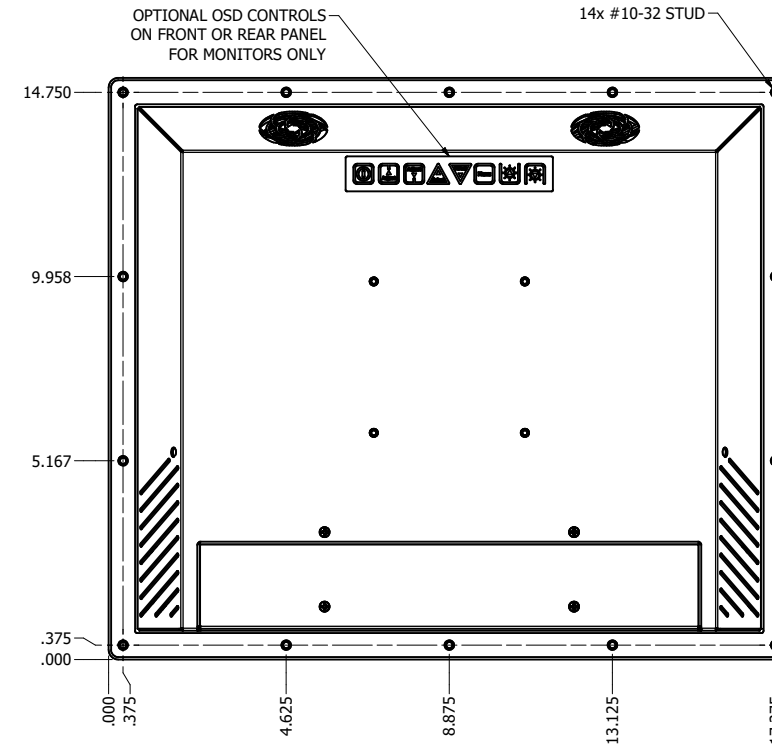

17.0" PANEL MOUNT (Monitor or Panel Computer)

PRELIMINARY DRAWING  
DIMENSIONS ARE SUBJECT TO CHANGE

REVISION HISTORY			
REV	DATE	INITIALS	DESCRIPTION
00	11/27/19	MAW	INITIAL RELEASE

DRAWN BY:		USE WITH PRODUCT NUMBER		
MATERIAL & FINISH		TITLE		
		OUTLINE DRAWING DIAMONDVUE 4		
SHEET	SIZE	PART NUMBER	REV	
1 of 7	D	VTDV4#170dPN#	00	
TOLERANCES: .XX=.01 .XXX=.005				