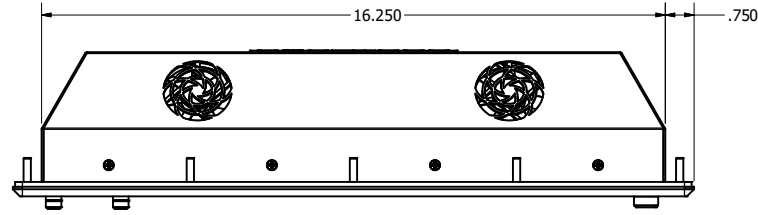

17.0" PANEL MOUNT (Monitor or Panel Computer)

PRELIMINARY DRAWING  
DIMENSIONS ARE SUBJECT TO CHANGE

REVISION HISTORY			
REV	DATE	INITIALS	DESCRIPTION
00	11/27/19	MAW	INITIAL RELEASE

DRAWN BY:		USE WITH PRODUCT NUMBER		
MATERIAL & FINISH		TITLE		
		OUTLINE DRAWING DIAMONDVUE 4		
SHEET	SIZE	PART NUMBER	REV	
1 of 7	D	VTDV4#170dPN#	00	
TOLERANCES: .XX=.01 .XXX=.005				