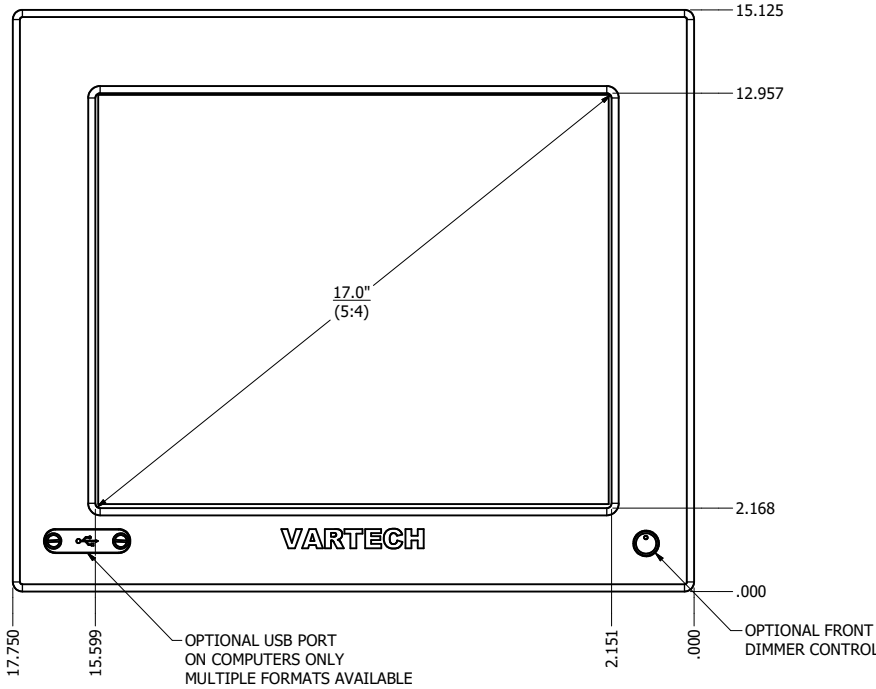

17.0" PANEL MOUNT (Monitor or Panel Computer)

PRELIMINARY DRAWING  
DIMENSIONS ARE SUBJECT TO CHANGE

REVISION HISTORY			
REV	DATE	INITIALS	DESCRIPTION
00	11/27/19	MAW	INITIAL RELEASE

DRAWN BY:		USE WITH PRODUCT NUMBER		
MATERIAL & FINISH		TITLE		
		OUTLINE DRAWING DIAMONDVUE 4		
SHEET	SIZE	PART NUMBER	REV	
1 of 7	D	VTDV4#170dPN#	00	
TOLERANCES: .XX=.01 .XXX=.005				