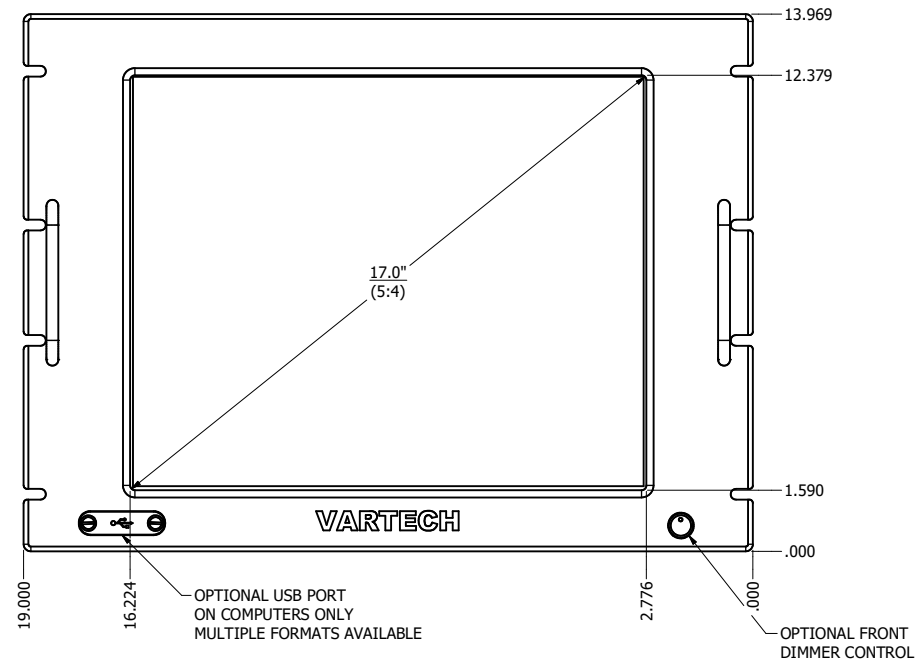

17.0" RACK MOUNT (Monitor or Panel Computer)

PRELIMINARY DRAWING
DIMENSIONS ARE SUBJECT TO CHANGE

REVISION HISTORY			
REV	DATE	INITIALS	DESCRIPTION
00	11/27/19	MAW	INITIAL RELEASE

RACK HAS A 8U HEIGHT

DRAWN BY:		USE WITH PRODUCT NUMBER		
MATERIAL & FINISH		TITLE		
TOLERANCES: .XX=.01 .XXX=.005		3 OF 7 D		OUTLINE DRAWING DIAMONDVUE 4
SHEET	SIZE	PART NUMBER	REV	
3 OF 7	D	VTDV4#170dRK#	00	