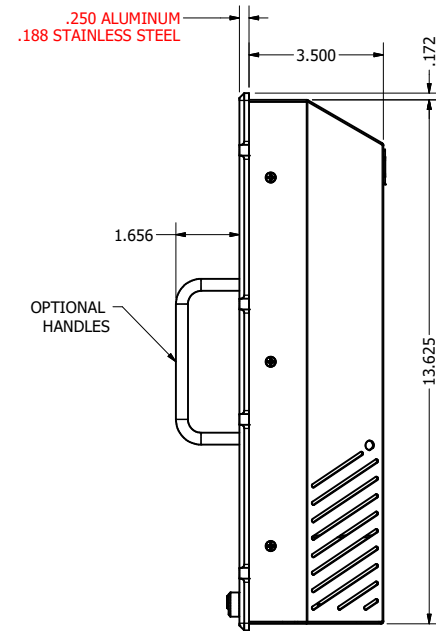

17.0" RACK MOUNT (Monitor or Panel Computer)

PRELIMINARY DRAWING
DIMENSIONS ARE SUBJECT TO CHANGE

REVISION HISTORY			
REV	DATE	INITIALS	DESCRIPTION
00	11/27/19	MAW	INITIAL RELEASE

RACK HAS A 8U HEIGHT

DRAWN BY:		USE WITH PRODUCT NUMBER		
MATERIAL & FINISH		TITLE		
TOLERANCES: .XX=.01 .XXX=.005		3 OF 7 D		OUTLINE DRAWING DIAMONDVUE 4
SHEET	SIZE	PART NUMBER	REV	
3 OF 7	D	VTDV4#170dRK#	00	