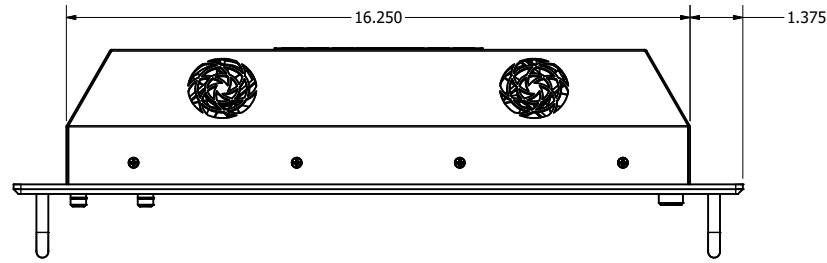

17.0" RACK MOUNT (Monitor or Panel Computer)

PRELIMINARY DRAWING
DIMENSIONS ARE SUBJECT TO CHANGE

REVISION HISTORY			
REV	DATE	INITIALS	DESCRIPTION
00	11/27/19	MAW	INITIAL RELEASE

RACK HAS A 8U HEIGHT

DRAWN BY:		USE WITH PRODUCT NUMBER		
MATERIAL & FINISH		TITLE		
TOLERANCES: .XX=.01 .XXX=.005		3 OF 7 D		OUTLINE DRAWING DIAMONDVUE 4
SHEET	SIZE	PART NUMBER	REV	
3 OF 7	D	VTDV4#170dRK#	00	