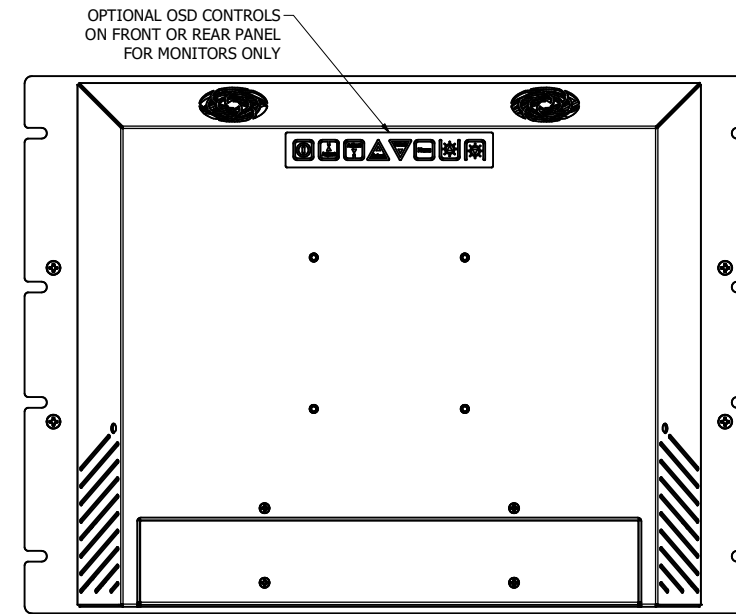

17.0" RACK MOUNT (Monitor or Panel Computer)

PRELIMINARY DRAWING
DIMENSIONS ARE SUBJECT TO CHANGE

REVISION HISTORY			
REV	DATE	INITIALS	DESCRIPTION
00	11/27/19	MAW	INITIAL RELEASE

RACK HAS A 8U HEIGHT

DRAWN BY:		USE WITH PRODUCT NUMBER		
MATERIAL & FINISH		TITLE		
TOLERANCES: .XX=.01 .XXX=.005		3 OF 7 D		OUTLINE DRAWING DIAMONDVUE 4
SHEET	SIZE	PART NUMBER	REV	
3 OF 7	D	VTDV4#170dRK#	00	