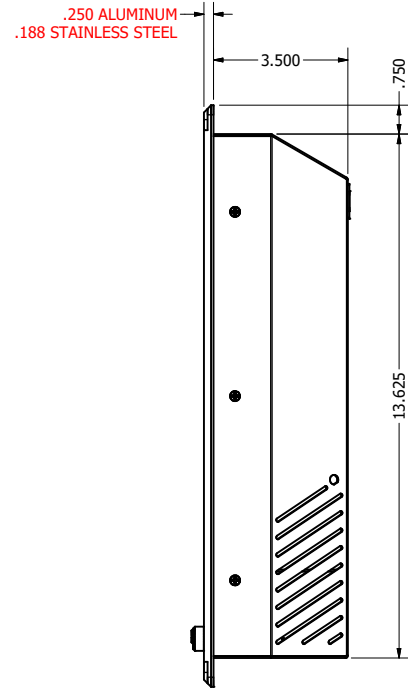

17.0" CONSOLE MOUNT (Monitor or Panel Computer)

PRELIMINARY DRAWING  
DIMENSIONS ARE SUBJECT TO CHANGE

REVISION HISTORY			
REV	DATE	INITIALS	DESCRIPTION
00	11/27/19	MAW	INITIAL RELEASE

DRAWN BY:		USE WITH PRODUCT NUMBER		
MATERIAL & FINISH		TITLE		
TOLERANCES: .XX=.01 .XXX=.005		OUTLINE DRAWING DIAMONDVUE 4		
SHEET	SIZE	PART NUMBER	REV	
5 of 7	D	VTDV4#170dCO#	00	