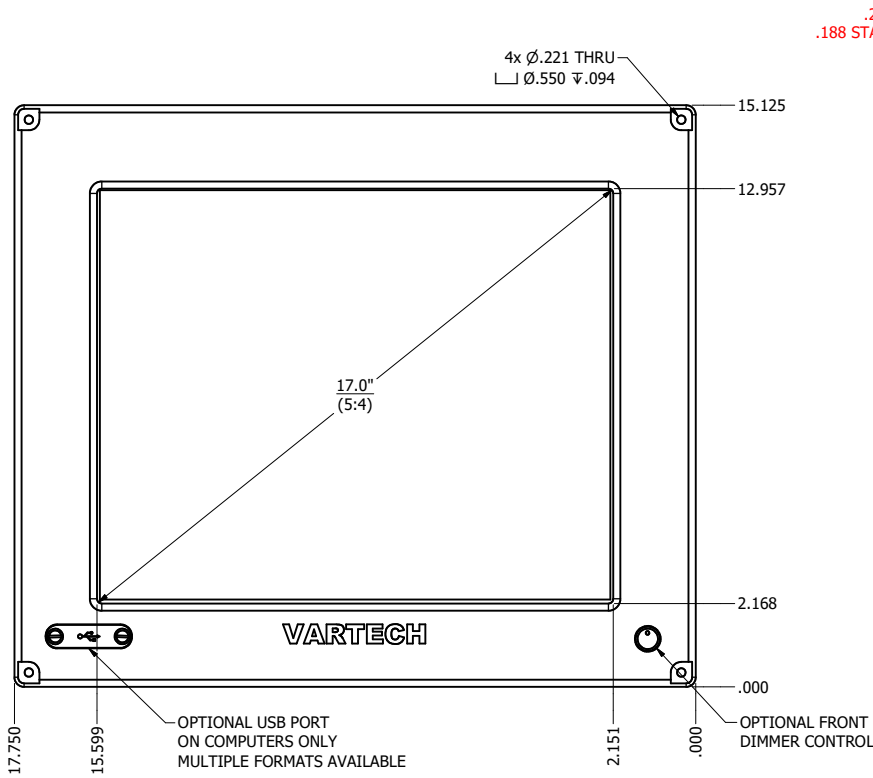

17.0" CONSOLE MOUNT (Monitor or Panel Computer)

PRELIMINARY DRAWING  
DIMENSIONS ARE SUBJECT TO CHANGE

REVISION HISTORY			
REV	DATE	INITIALS	DESCRIPTION
00	11/27/19	MAW	INITIAL RELEASE

DRAWN BY:		USE WITH PRODUCT NUMBER		
MATERIAL & FINISH		TITLE		
TOLERANCES: .XX=.01 .XXX=.005		OUTLINE DRAWING DIAMONDVUE 4		
SHEET	SIZE	PART NUMBER	REV	
5 of 7	D	VTDV4#170dCO#	00	