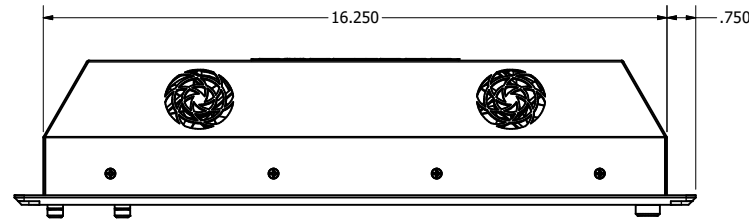

17.0" CONSOLE MOUNT (Monitor or Panel Computer)

PRELIMINARY DRAWING  
DIMENSIONS ARE SUBJECT TO CHANGE

REVISION HISTORY			
REV	DATE	INITIALS	DESCRIPTION
00	11/27/19	MAW	INITIAL RELEASE

DRAWN BY:		USE WITH PRODUCT NUMBER		
MATERIAL & FINISH		TITLE		
TOLERANCES: .XX=.01 .XXX=.005		OUTLINE DRAWING DIAMONDVUE 4		
SHEET	SIZE	PART NUMBER	REV	
5 of 7	D	VTDV4#170dCO#	00	