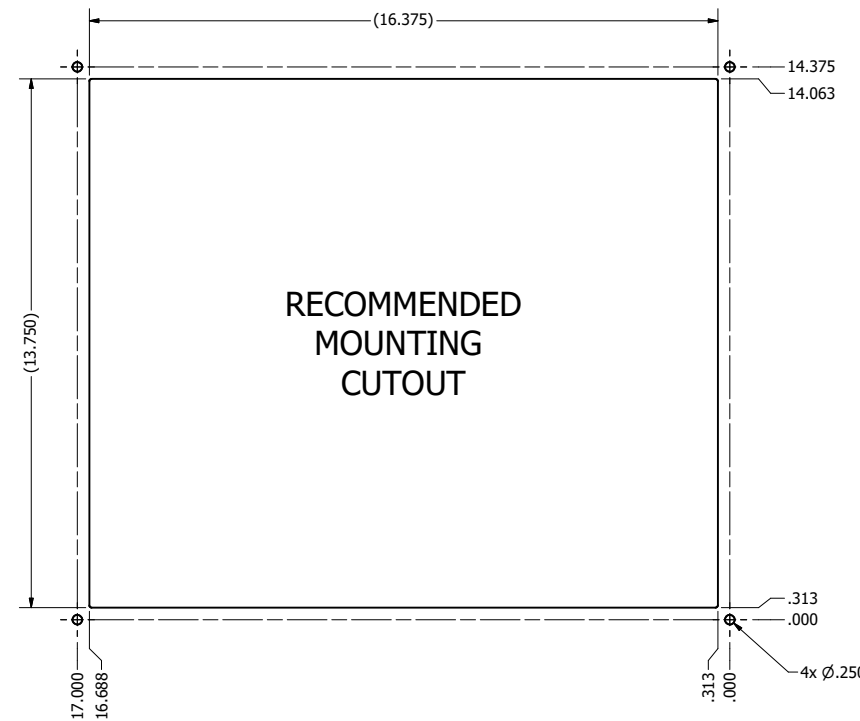

17.0" CONSOLE MOUNT (Monitor or Panel Computer)

PRELIMINARY DRAWING  
DIMENSIONS ARE SUBJECT TO CHANGE

REVISION HISTORY			
REV	DATE	INITIALS	DESCRIPTION
00	11/27/19	MAW	INITIAL RELEASE

DRAWN BY:		USE WITH PRODUCT NUMBER		
MATERIAL & FINISH		TITLE		
TOLERANCES: .XX=.01 .XXX=.005		OUTLINE DRAWING DIAMONDVUE 4		
SHEET	SIZE	PART NUMBER	REV	
5 of 7	D	VTDV4#170dCO#	00	