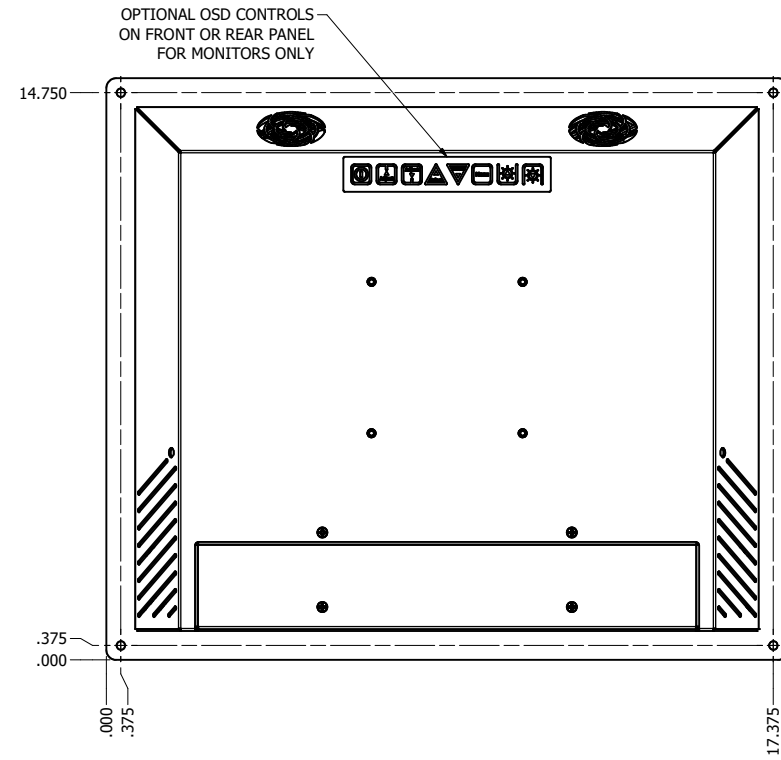

17.0" CONSOLE MOUNT (Monitor or Panel Computer)

PRELIMINARY DRAWING  
DIMENSIONS ARE SUBJECT TO CHANGE

REVISION HISTORY			
REV	DATE	INITIALS	DESCRIPTION
00	11/27/19	MAW	INITIAL RELEASE

DRAWN BY:		USE WITH PRODUCT NUMBER		
MATERIAL & FINISH		TITLE		
TOLERANCES: .XX=.01 .XXX=.005		OUTLINE DRAWING DIAMONDVUE 4		
SHEET	SIZE	PART NUMBER	REV	
5 of 7	D	VTDV4#170dCO#	00	