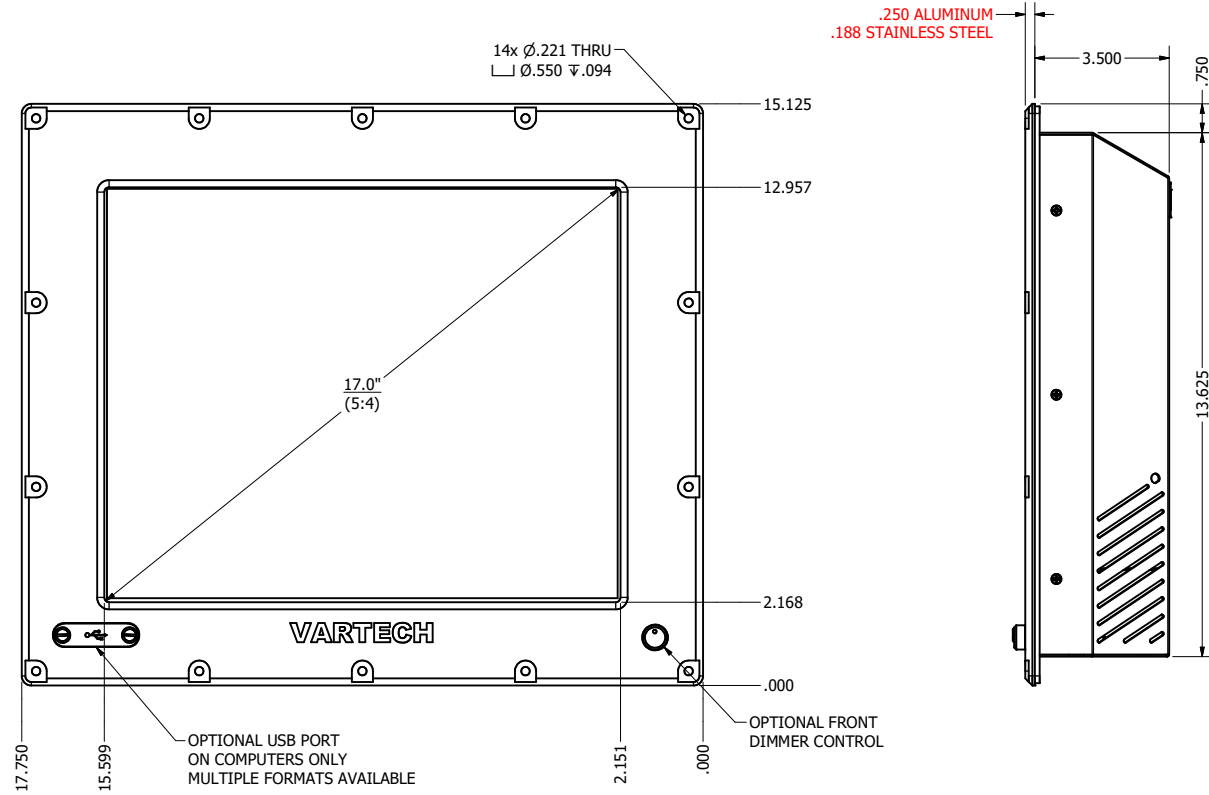

**17.0" CONSOLE MOUNT EXTREME (Monitor or Panel Computer)**

PRELIMINARY DRAWING  
DIMENSIONS ARE SUBJECT TO CHANGE

REVISION HISTORY			
REV	DATE	INITIALS	DESCRIPTION
00	11/27/19	MAW	INITIAL RELEASE

DRAWN BY:		USE WITH PRODUCT NUMBER		
MATERIAL & FINISH		TITLE		
TOLERANCES: .XX=.01 .XXX=.005		SHEET 4 of 7		OUTLINE DRAWING DIAMONDVUE 4
		SIZE D	PART NUMBER VTDV4#170dCX#	REV 00