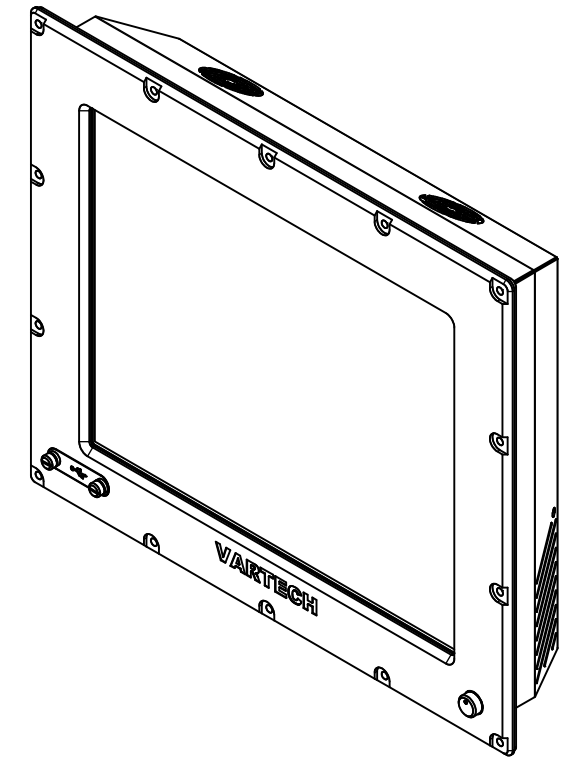

**17.0" CONSOLE MOUNT EXTREME (Monitor or Panel Computer)**

PRELIMINARY DRAWING  
DIMENSIONS ARE SUBJECT TO CHANGE

REVISION HISTORY			
REV	DATE	INITIALS	DESCRIPTION
00	11/27/19	MAW	INITIAL RELEASE

DRAWN BY:		USE WITH PRODUCT NUMBER		
MATERIAL & FINISH		TITLE		
TOLERANCES: .XX=.01 .XXX=.005		SHEET 4 of 7		OUTLINE DRAWING DIAMONDVUE 4
		SIZE D	PART NUMBER VTDV4#170dCX#	REV 00