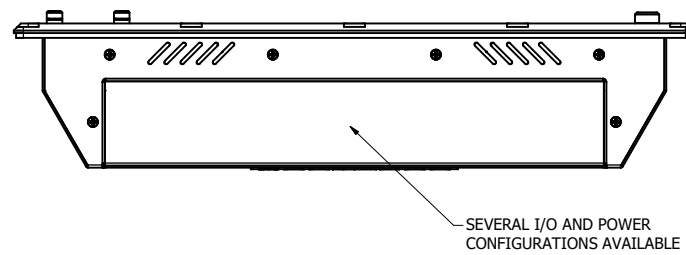

**17.0" CONSOLE MOUNT EXTREME (Monitor or Panel Computer)**

PRELIMINARY DRAWING  
DIMENSIONS ARE SUBJECT TO CHANGE

REVISION HISTORY			
REV	DATE	INITIALS	DESCRIPTION
00	11/27/19	MAW	INITIAL RELEASE

DRAWN BY:		USE WITH PRODUCT NUMBER		
MATERIAL & FINISH		TITLE		
TOLERANCES: .XX=.01 .XXX=.005		SHEET 4 of 7		OUTLINE DRAWING DIAMONDVUE 4
		SIZE D	PART NUMBER VTDV4#170dCX#	REV 00