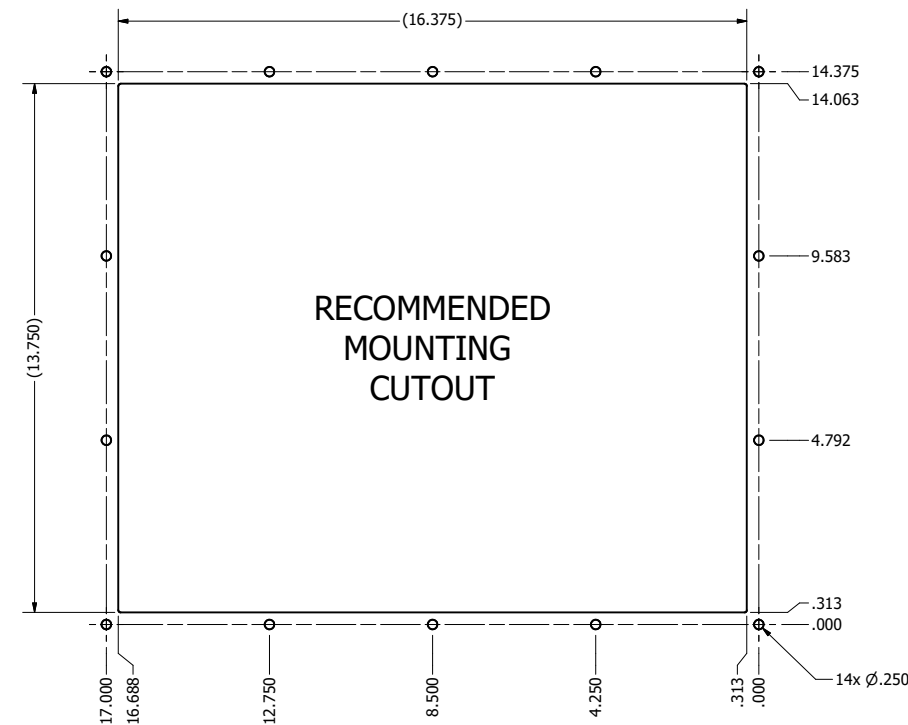

**17.0" CONSOLE MOUNT EXTREME (Monitor or Panel Computer)**

PRELIMINARY DRAWING  
DIMENSIONS ARE SUBJECT TO CHANGE

REVISION HISTORY			
REV	DATE	INITIALS	DESCRIPTION
00	11/27/19	MAW	INITIAL RELEASE

DRAWN BY:		USE WITH PRODUCT NUMBER		
MATERIAL & FINISH		TITLE		
TOLERANCES: .XX=.01 .XXX=.005		SHEET 4 of 7		OUTLINE DRAWING DIAMONDVUE 4
		SIZE D	PART NUMBER VTDV4#170dCX#	REV 00