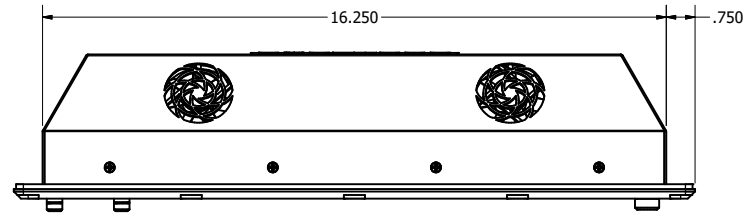

**17.0" CONSOLE MOUNT EXTREME (Monitor or Panel Computer)**

PRELIMINARY DRAWING  
DIMENSIONS ARE SUBJECT TO CHANGE

REVISION HISTORY			
REV	DATE	INITIALS	DESCRIPTION
00	11/27/19	MAW	INITIAL RELEASE

DRAWN BY:		USE WITH PRODUCT NUMBER		
MATERIAL & FINISH		TITLE		
TOLERANCES: .XX=.01 .XXX=.005		SHEET 4 of 7		OUTLINE DRAWING DIAMONDVUE 4
		SIZE D	PART NUMBER VTDV4#170dCX#	REV 00