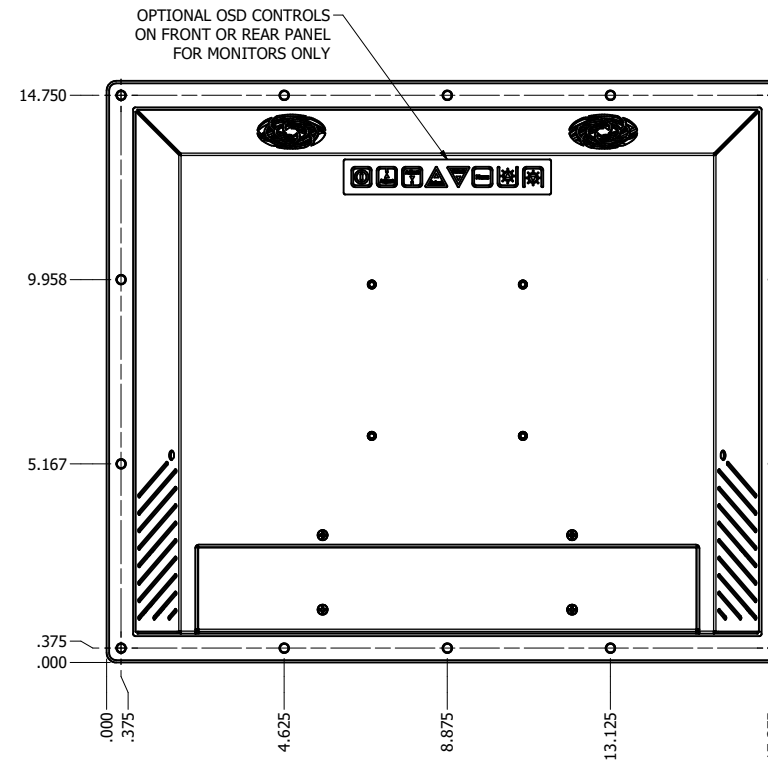

**17.0" CONSOLE MOUNT EXTREME (Monitor or Panel Computer)**

PRELIMINARY DRAWING  
DIMENSIONS ARE SUBJECT TO CHANGE

REVISION HISTORY			
REV	DATE	INITIALS	DESCRIPTION
00	11/27/19	MAW	INITIAL RELEASE

DRAWN BY:		USE WITH PRODUCT NUMBER		
MATERIAL & FINISH		TITLE		
TOLERANCES: .XX=.01 .XXX=.005		SHEET 4 of 7		OUTLINE DRAWING DIAMONDVUE 4
		SIZE D	PART NUMBER VTDV4#170dCX#	REV 00