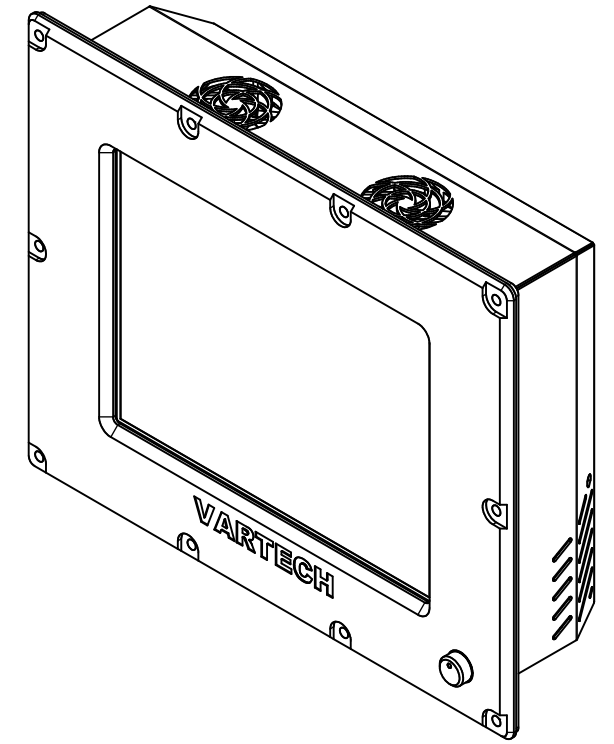

10.4" CONSOLE MOUNT EXTREME (Monitor or Panel Computer)

PRELIMINARY DRAWING
DIMENSIONS ARE SUBJECT TO CHANGE

REVISION HISTORY			
REV	DATE	INITIALS	DESCRIPTION
00	11/27/19	MAW	INITIAL RELEASE

DRAWN BY: mwitham		11/26/2019		
USE WITH PRODUCT NUMBER				
MATERIAL & FINISH				TITLE
				OUTLINE DRAWING DIAMONDVUE 4
SHEET	SIZE	PART NUMBER	REV	
4 of 7	D	VTDV4#104aCX#	00	
TOLERANCES: .XX=-.01 .XXX=-.005				