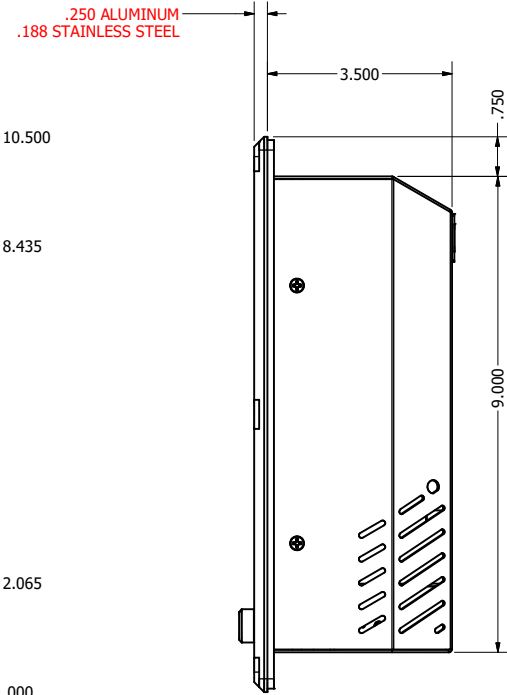

10.4" CONSOLE MOUNT EXTREME (Monitor or Panel Computer)

PRELIMINARY DRAWING
DIMENSIONS ARE SUBJECT TO CHANGE

REVISION HISTORY			
REV	DATE	INITIALS	DESCRIPTION
00	11/27/19	MAW	INITIAL RELEASE

DRAWN BY: mwitham		11/26/2019		
USE WITH PRODUCT NUMBER				
MATERIAL & FINISH				TITLE
				OUTLINE DRAWING DIAMONDVUE 4
SHEET	SIZE	PART NUMBER	REV	
4 of 7	D	VTDV4#104aCX#	00	
TOLERANCES: .XX=-.01 .XXX=-.005				