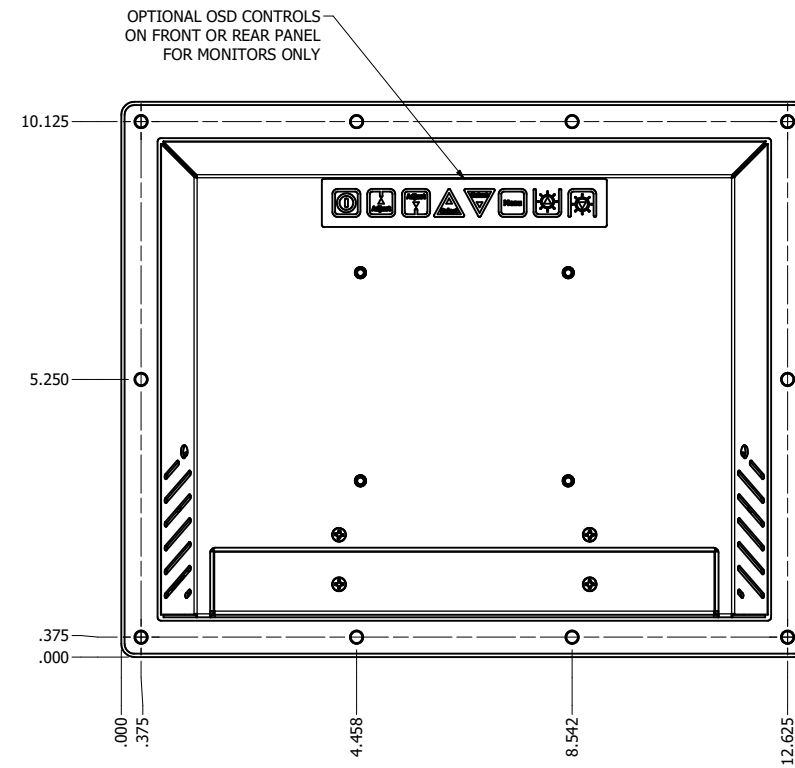

10.4" CONSOLE MOUNT EXTREME (Monitor or Panel Computer)

PRELIMINARY DRAWING
DIMENSIONS ARE SUBJECT TO CHANGE

REVISION HISTORY			
REV	DATE	INITIALS	DESCRIPTION
00	11/27/19	MAW	INITIAL RELEASE

DRAWN BY: mwitham		11/26/2019		
USE WITH PRODUCT NUMBER				
MATERIAL & FINISH				TITLE
				OUTLINE DRAWING DIAMONDVUE 4
SHEET	SIZE	PART NUMBER	REV	
4 of 7	D	VTDV4#104aCX#	00	
TOLERANCES: .XX=-.01 .XXX=-.005				