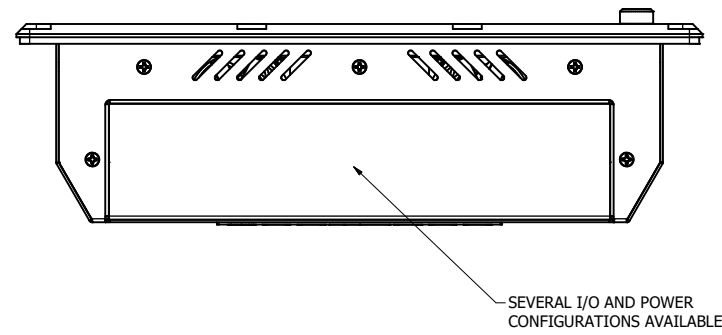

10.4" CONSOLE MOUNT EXTREME (Monitor or Panel Computer)

PRELIMINARY DRAWING
DIMENSIONS ARE SUBJECT TO CHANGE

REVISION HISTORY			
REV	DATE	INITIALS	DESCRIPTION
00	11/27/19	MAW	INITIAL RELEASE

DRAWN BY: mwitham		11/26/2019		
USE WITH PRODUCT NUMBER				
MATERIAL & FINISH				TITLE
				OUTLINE DRAWING DIAMONDVUE 4
SHEET	SIZE	PART NUMBER	REV	
4 of 7	D	VTDV4#104aCX#	00	
TOLERANCES: .XX=-.01 .XXX=-.005				