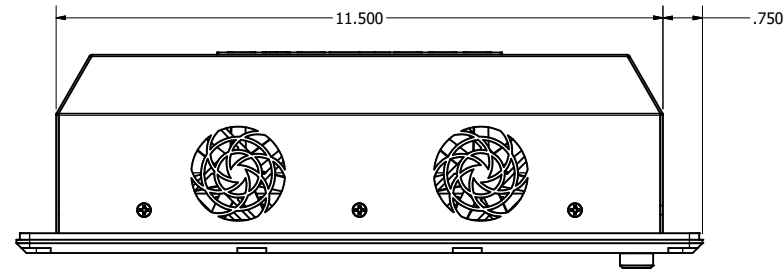

10.4" CONSOLE MOUNT EXTREME (Monitor or Panel Computer)

PRELIMINARY DRAWING
DIMENSIONS ARE SUBJECT TO CHANGE

REVISION HISTORY			
REV	DATE	INITIALS	DESCRIPTION
00	11/27/19	MAW	INITIAL RELEASE

DRAWN BY: mwitham		11/26/2019		
USE WITH PRODUCT NUMBER				
MATERIAL & FINISH				TITLE
				OUTLINE DRAWING DIAMONDVUE 4
SHEET	SIZE	PART NUMBER	REV	
4 of 7	D	VTDV4#104aCX#	00	
TOLERANCES: .XX=-.01 .XXX=-.005				