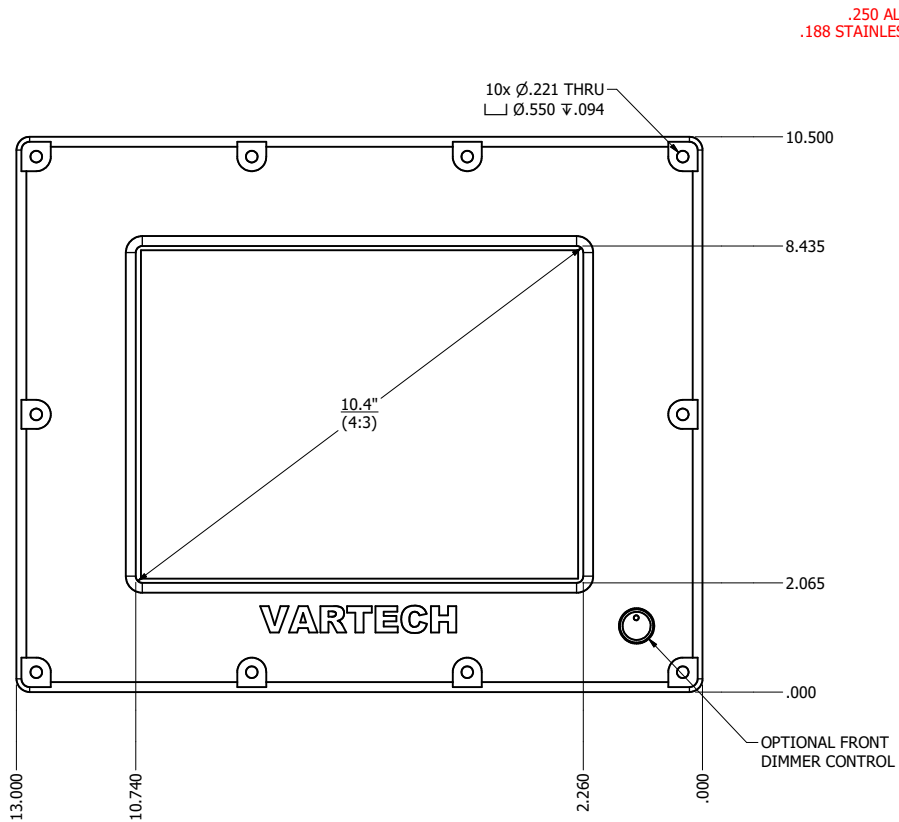

10.4" CONSOLE MOUNT EXTREME (Monitor or Panel Computer)

PRELIMINARY DRAWING
DIMENSIONS ARE SUBJECT TO CHANGE

REVISION HISTORY			
REV	DATE	INITIALS	DESCRIPTION
00	11/27/19	MAW	INITIAL RELEASE

DRAWN BY: mwitham		11/26/2019		
USE WITH PRODUCT NUMBER				
MATERIAL & FINISH				TITLE
				OUTLINE DRAWING DIAMONDVUE 4
SHEET	SIZE	PART NUMBER	REV	
4 of 7	D	VTDV4#104aCX#	00	
TOLERANCES: .XX=-.01 .XXX=-.005				