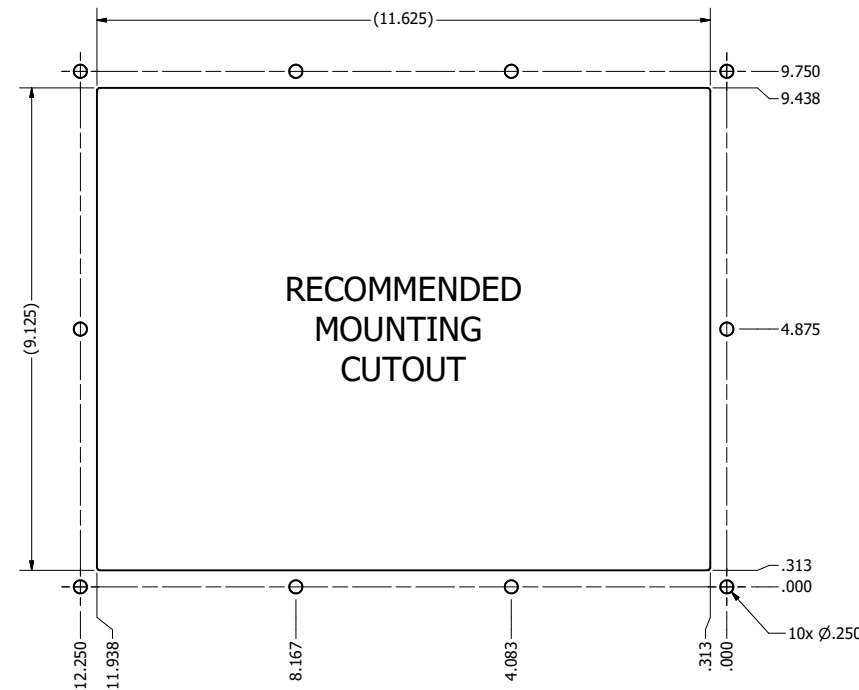

10.4" CONSOLE MOUNT EXTREME (Monitor or Panel Computer)

PRELIMINARY DRAWING
DIMENSIONS ARE SUBJECT TO CHANGE

REVISION HISTORY			
REV	DATE	INITIALS	DESCRIPTION
00	11/27/19	MAW	INITIAL RELEASE

DRAWN BY: mwitham		11/26/2019		
USE WITH PRODUCT NUMBER				
MATERIAL & FINISH				TITLE
				OUTLINE DRAWING DIAMONDVUE 4
SHEET	SIZE	PART NUMBER	REV	
4 of 7	D	VTDV4#104aCX#	00	
TOLERANCES: .XX=-.01 .XXX=-.005				