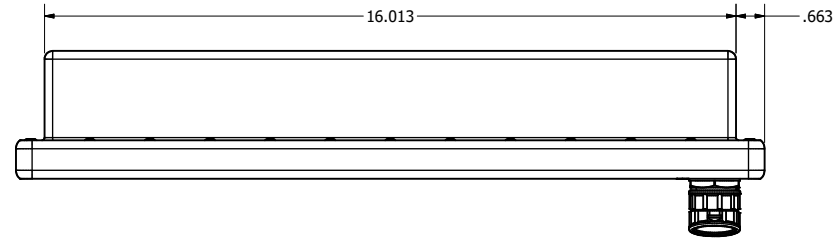

17.0" AW4 DIVERSE MOUNTING (Computer)

PRELIMINARY DRAWING  
DIMENSIONS ARE SUBJECT TO CHANGE

REVISION HISTORY			
REV	DATE	INITIALS	DESCRIPTION
0	4/12/2021	maw	INITIAL RELEASE

DRAWN BY: mwitham		4/20/2021	
USE WITH PRODUCT NUMBER			
MATERIAL & FINISH			
TOLERANCES: .XX=.01 .XXX=.005			

		TITLE	
		OUTLINE DRAWING ALL-WEATHER - GEN 4	
SHEET	SIZE	PART NUMBER	REV
1 of 4	D	VTAW4C170dADA	0