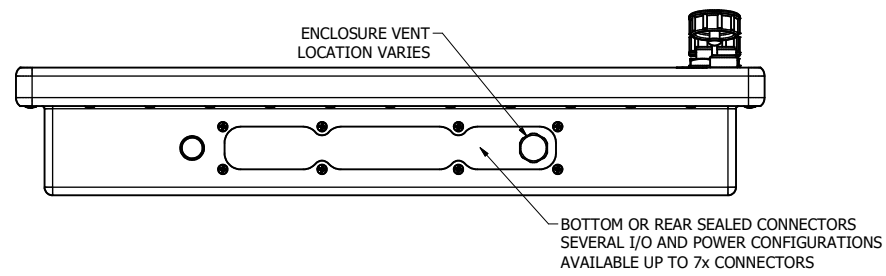

17.0" AW4 DIVERSE MOUNTING (Computer)

PRELIMINARY DRAWING  
DIMENSIONS ARE SUBJECT TO CHANGE

REVISION HISTORY			
REV	DATE	INITIALS	DESCRIPTION
0	4/12/2021	maw	INITIAL RELEASE

DRAWN BY: mwitham		4/20/2021	
USE WITH PRODUCT NUMBER			
MATERIAL & FINISH			
TOLERANCES: .XX=.01 .XXX=.005			

		TITLE	
		OUTLINE DRAWING ALL-WEATHER - GEN 4	
SHEET	SIZE	PART NUMBER	REV
1 of 4	D	VTAW4C170dADA	0