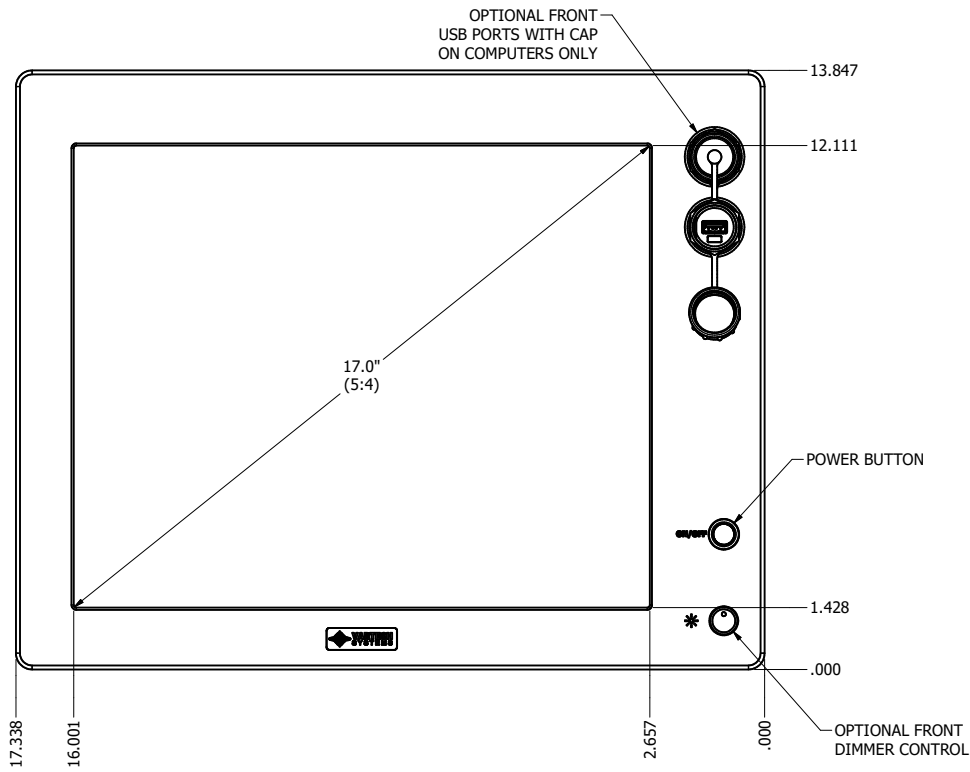

17.0" AW4 DIVERSE MOUNTING (Computer)

PRELIMINARY DRAWING  
DIMENSIONS ARE SUBJECT TO CHANGE

REVISION HISTORY			
REV	DATE	INITIALS	DESCRIPTION
0	4/12/2021	maw	INITIAL RELEASE

DRAWN BY: mwitham		4/20/2021	
USE WITH PRODUCT NUMBER			
MATERIAL & FINISH			
TOLERANCES: .XX=.01 .XXX=.005			

		TITLE	
		OUTLINE DRAWING ALL-WEATHER - GEN 4	
SHEET	SIZE	PART NUMBER	REV
1 of 4	D	VTAW4C170dADA	0