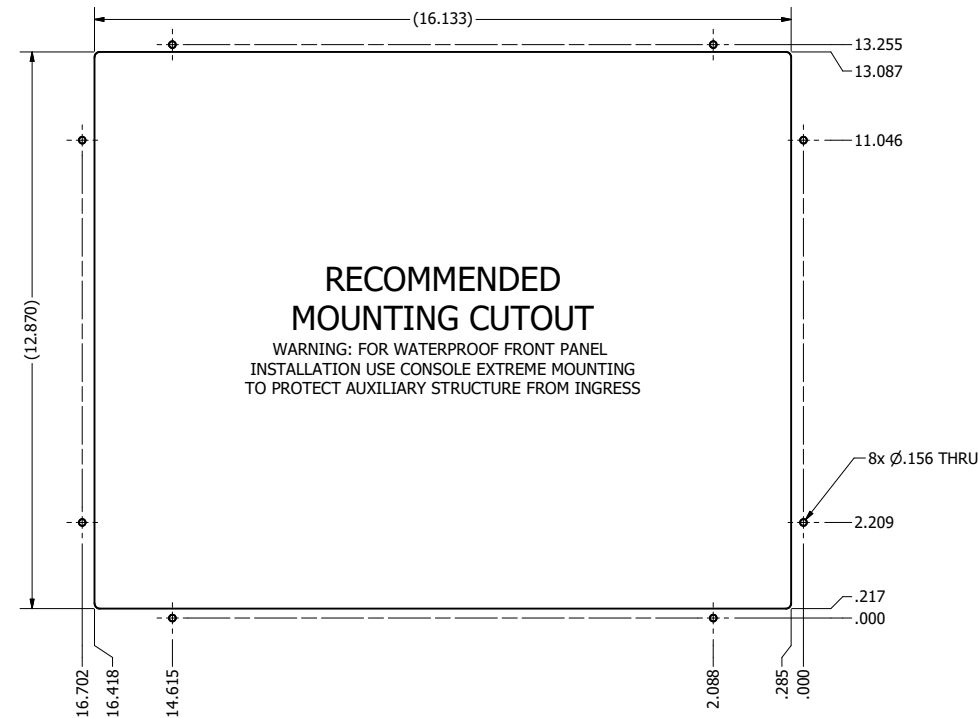

17.0" AW4 DIVERSE MOUNTING (Computer)

PRELIMINARY DRAWING  
DIMENSIONS ARE SUBJECT TO CHANGE

REVISION HISTORY			
REV	DATE	INITIALS	DESCRIPTION
0	4/12/2021	maw	INITIAL RELEASE

DRAWN BY: mwitham		4/20/2021	
USE WITH PRODUCT NUMBER			
MATERIAL & FINISH			
TOLERANCES: .XX=.01 .XXX=.005			

		TITLE	
		OUTLINE DRAWING ALL-WEATHER - GEN 4	
SHEET	SIZE	PART NUMBER	REV
1 of 4	D	VTAW4C170dADA	0