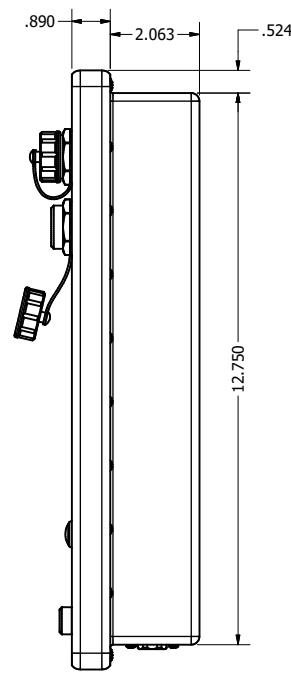

17.0" AW4 DIVERSE MOUNTING (Computer)

PRELIMINARY DRAWING  
DIMENSIONS ARE SUBJECT TO CHANGE

REVISION HISTORY			
REV	DATE	INITIALS	DESCRIPTION
0	4/12/2021	maw	INITIAL RELEASE

DRAWN BY: mwitham		4/20/2021	
USE WITH PRODUCT NUMBER			
MATERIAL & FINISH			
TOLERANCES: .XX=.01 .XXX=.005			

		TITLE	
		OUTLINE DRAWING ALL-WEATHER - GEN 4	
SHEET	SIZE	PART NUMBER	REV
1 of 4	D	VTAW4C170dADA	0