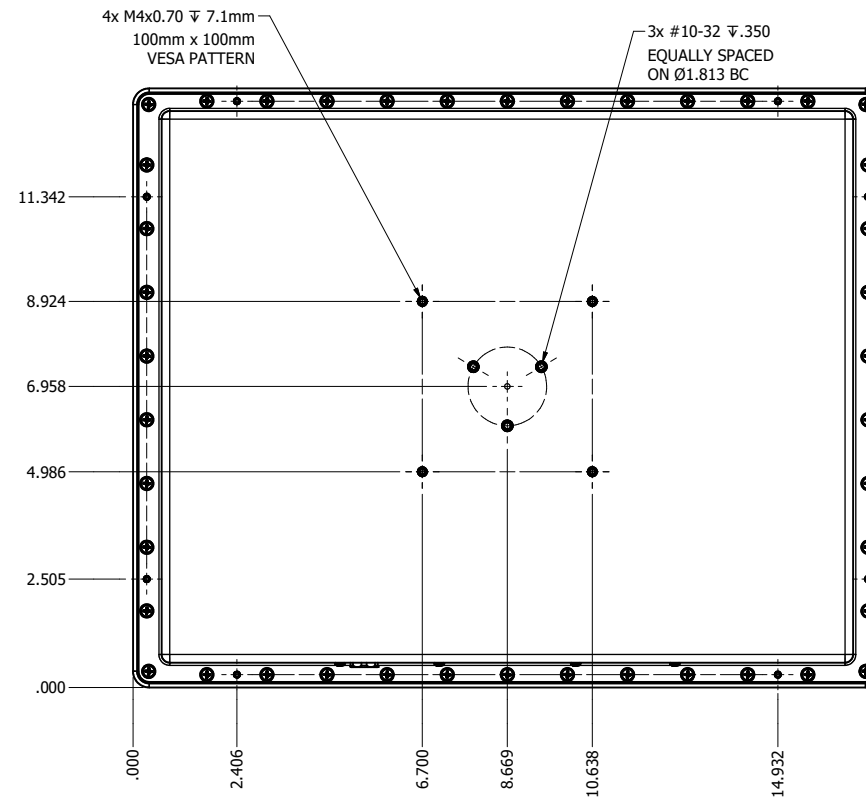

17.0" AW4 DIVERSE MOUNTING (Computer)

PRELIMINARY DRAWING  
DIMENSIONS ARE SUBJECT TO CHANGE

REVISION HISTORY			
REV	DATE	INITIALS	DESCRIPTION
0	4/12/2021	maw	INITIAL RELEASE

DRAWN BY: mwitham		4/20/2021	
USE WITH PRODUCT NUMBER			
MATERIAL & FINISH			
TOLERANCES: .XX=.01 .XXX=.005			

		TITLE	
		OUTLINE DRAWING ALL-WEATHER - GEN 4	
SHEET	SIZE	PART NUMBER	REV
1 of 4	D	VTAW4C170dADA	0