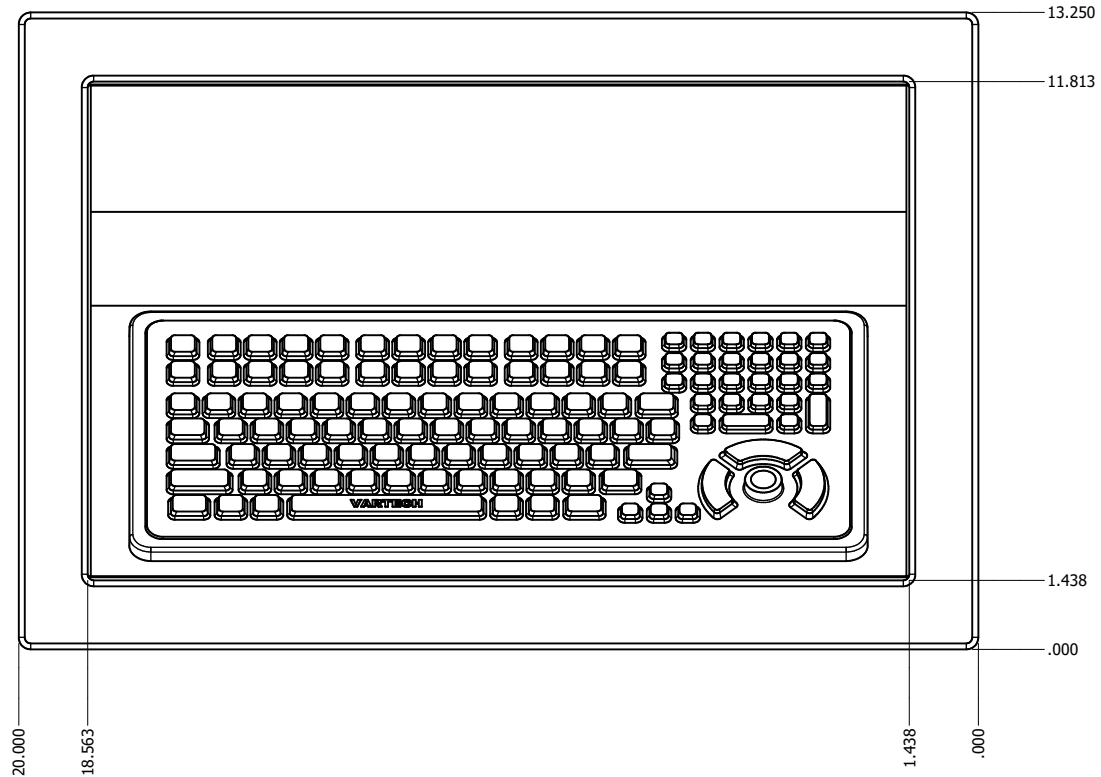

**45 DEGREE PANEL MOUNT KEYBOARD**

PRELIMINARY DRAWING  
DIMENSIONS ARE SUBJECT TO CHANGE

REVISION HISTORY			
REV	DATE	INITIALS	DESCRIPTION
0	11/4/21	maw	INITIAL RELEASE

DRAWN BY: mwitham		11/4/2021	
USE WITH PRODUCT NUMBER			
MATERIAL & FINISH			
TOLERANCES: .XX=.01 .XXX=.005			

TITLE			
OUTLINE DRAWING PANEL MOUNT KEYBOARD			
SHEET	SIZE	PART NUMBER	REV
2 of 3	D	VTPMK45D#	0