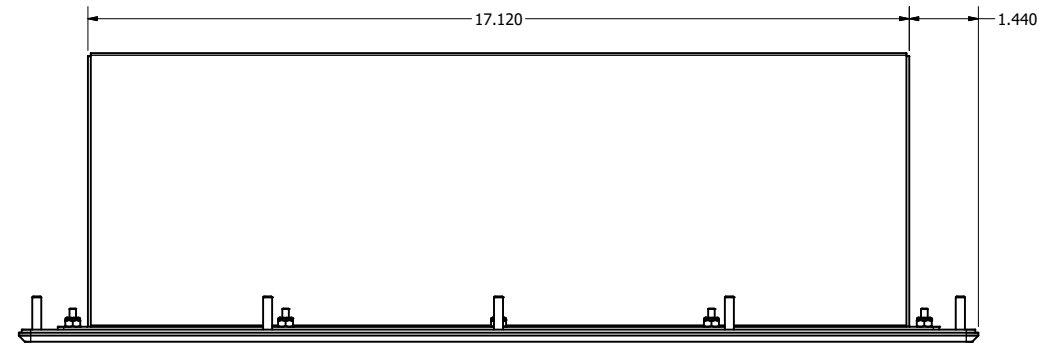

**45 DEGREE PANEL MOUNT KEYBOARD**

PRELIMINARY DRAWING  
DIMENSIONS ARE SUBJECT TO CHANGE

REVISION HISTORY			
REV	DATE	INITIALS	DESCRIPTION
0	11/4/21	maw	INITIAL RELEASE

DRAWN BY: mwitham		11/4/2021	
USE WITH PRODUCT NUMBER			
MATERIAL & FINISH			
TOLERANCES: .XX=.01 .XXX=.005			

TITLE			
OUTLINE DRAWING PANEL MOUNT KEYBOARD			
SHEET	SIZE	PART NUMBER	REV
2 of 3	D	VTPMK45D#	0