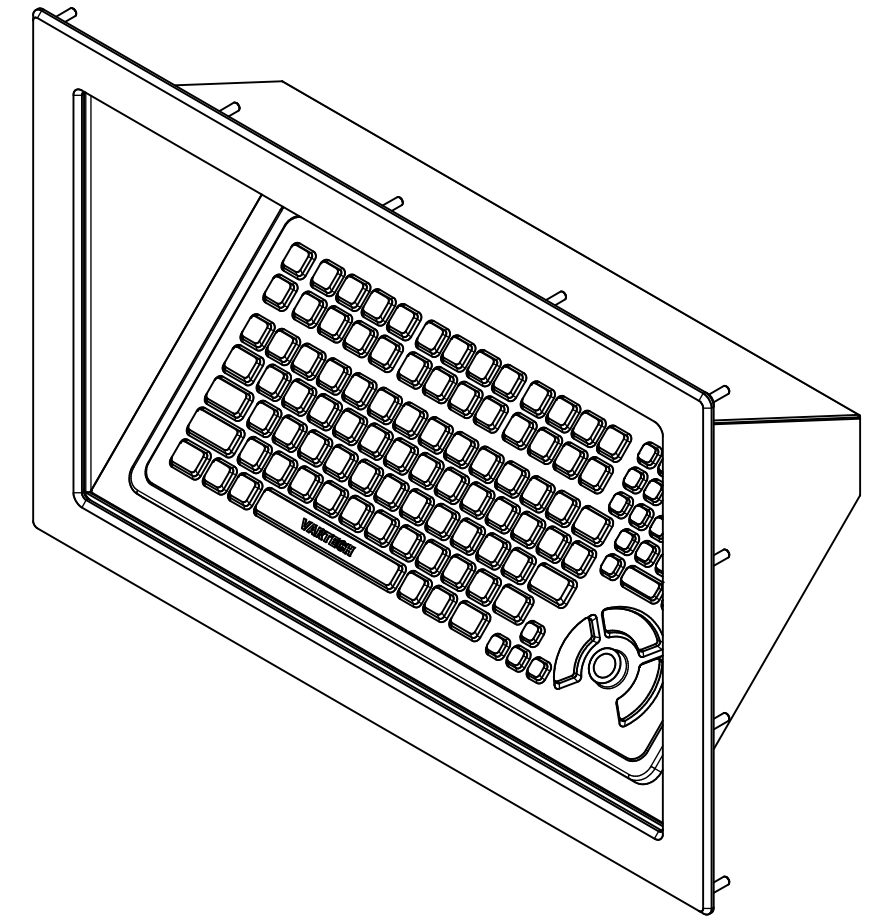

**45 DEGREE PANEL MOUNT KEYBOARD**

PRELIMINARY DRAWING  
DIMENSIONS ARE SUBJECT TO CHANGE

REVISION HISTORY			
REV	DATE	INITIALS	DESCRIPTION
0	11/4/21	maw	INITIAL RELEASE

DRAWN BY: mwitham		11/4/2021	
USE WITH PRODUCT NUMBER			
MATERIAL & FINISH			
TOLERANCES: .XX=.01 .XXX=.005			

TITLE			
OUTLINE DRAWING PANEL MOUNT KEYBOARD			
SHEET	SIZE	PART NUMBER	REV
2 of 3	D	VTPMK45D#	0