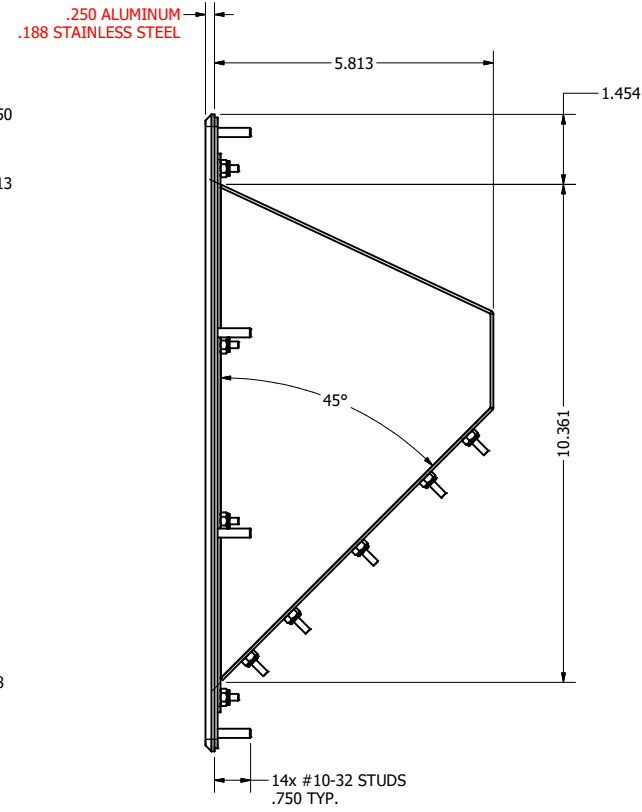

**45 DEGREE PANEL MOUNT KEYBOARD**

PRELIMINARY DRAWING  
DIMENSIONS ARE SUBJECT TO CHANGE

REVISION HISTORY			
REV	DATE	INITIALS	DESCRIPTION
0	11/4/21	maw	INITIAL RELEASE

DRAWN BY: mwitham		11/4/2021	
USE WITH PRODUCT NUMBER			
MATERIAL & FINISH			
TOLERANCES: .XX=.01 .XXX=.005			

TITLE			
OUTLINE DRAWING PANEL MOUNT KEYBOARD			
SHEET	SIZE	PART NUMBER	REV
2 of 3	D	VTPMK45D#	0