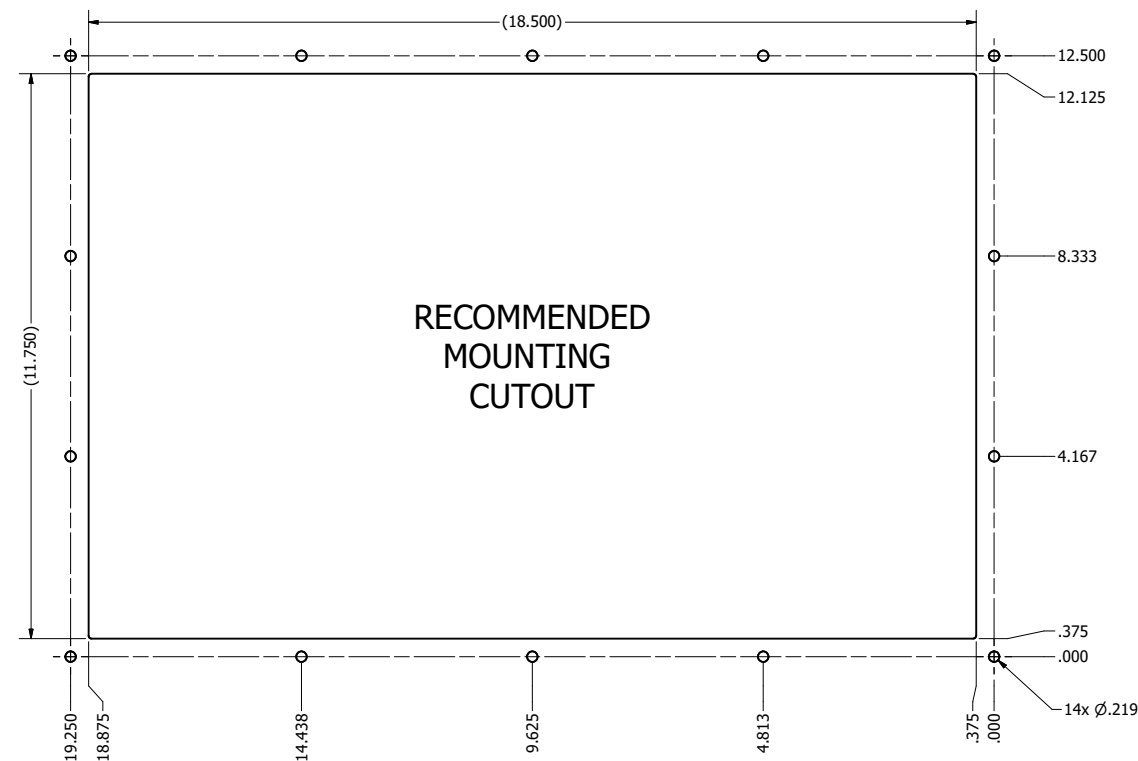

**45 DEGREE PANEL MOUNT KEYBOARD**

PRELIMINARY DRAWING  
DIMENSIONS ARE SUBJECT TO CHANGE

REVISION HISTORY			
REV	DATE	INITIALS	DESCRIPTION
0	11/4/21	maw	INITIAL RELEASE

DRAWN BY: mwitham		11/4/2021	
USE WITH PRODUCT NUMBER			
MATERIAL & FINISH			
TOLERANCES: .XX=.01 .XXX=.005			

TITLE			
OUTLINE DRAWING PANEL MOUNT KEYBOARD			
SHEET	SIZE	PART NUMBER	REV
2 of 3	D	VTPMK45D#	0