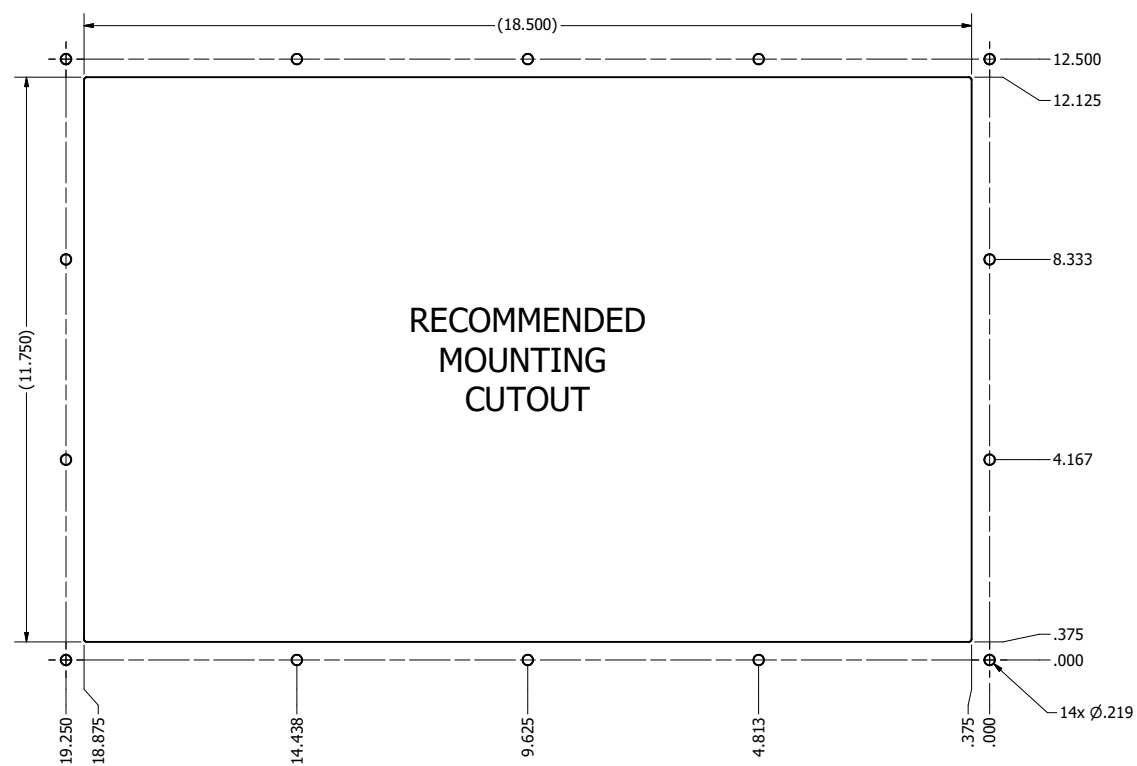

30 DEGREE PANEL MOUNT KEYBOARD

PRELIMINARY DRAWING
DIMENSIONS ARE SUBJECT TO CHANGE

REVISION HISTORY			
REV	DATE	INITIALS	DESCRIPTION
0	11/4/21	maw	INITIAL RELEASE

DRAWN BY: mwitham		11/4/2021		 VARTECH SYSTEMS INC.
USE WITH PRODUCT NUMBER				
MATERIAL & FINISH				TITLE
				OUTLINE DRAWING PANEL MOUNT KEYBOARD
SHEET	SIZE	PART NUMBER	REV	
1 of 3	D	VTPMK30D#	0	
TOLERANCES: .XX=-.01 .XXX=-.005				