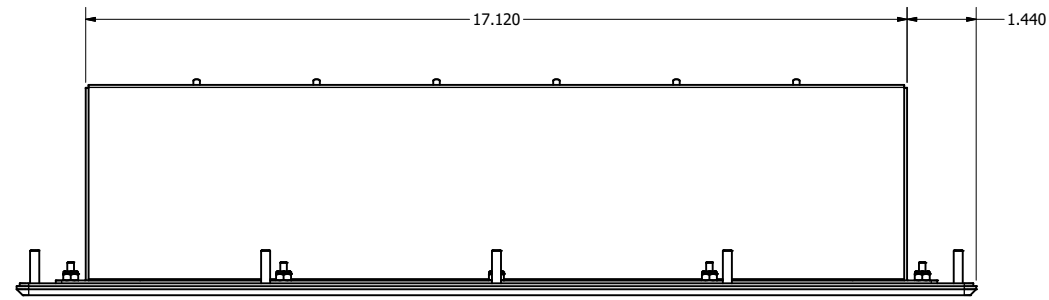

30 DEGREE PANEL MOUNT KEYBOARD

PRELIMINARY DRAWING
DIMENSIONS ARE SUBJECT TO CHANGE

REVISION HISTORY			
REV	DATE	INITIALS	DESCRIPTION
0	11/4/21	maw	INITIAL RELEASE

DRAWN BY: mwitham		11/4/2021		 VARTECH SYSTEMS INC.
USE WITH PRODUCT NUMBER				
MATERIAL & FINISH				TITLE
				OUTLINE DRAWING PANEL MOUNT KEYBOARD
SHEET	SIZE	PART NUMBER	REV	
1 of 3	D	VTPMK30D#	0	
TOLERANCES: .XX=-.01 .XXX=-.005				