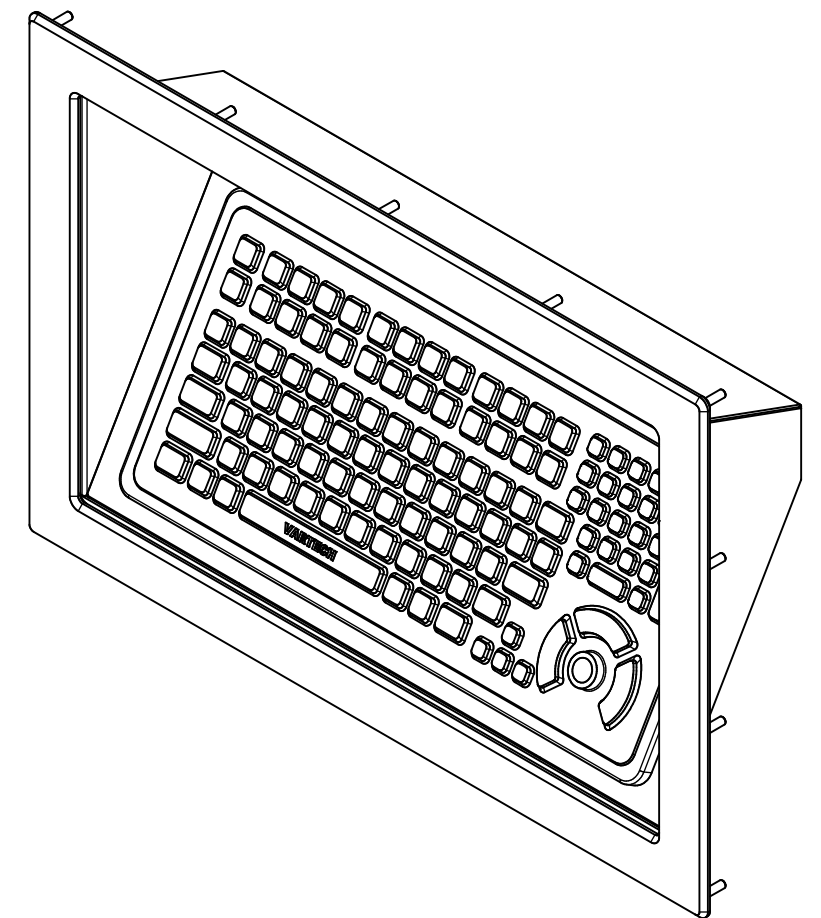

30 DEGREE PANEL MOUNT KEYBOARD

PRELIMINARY DRAWING
DIMENSIONS ARE SUBJECT TO CHANGE

REVISION HISTORY			
REV	DATE	INITIALS	DESCRIPTION
0	11/4/21	maw	INITIAL RELEASE

DRAWN BY: mwitham		11/4/2021		 VARTECH SYSTEMS INC.
USE WITH PRODUCT NUMBER				
MATERIAL & FINISH				TITLE
				OUTLINE DRAWING PANEL MOUNT KEYBOARD
SHEET	SIZE	PART NUMBER	REV	
1 of 3	D	VTPMK30D#	0	
TOLERANCES: .XX=-.01 .XXX=-.005				