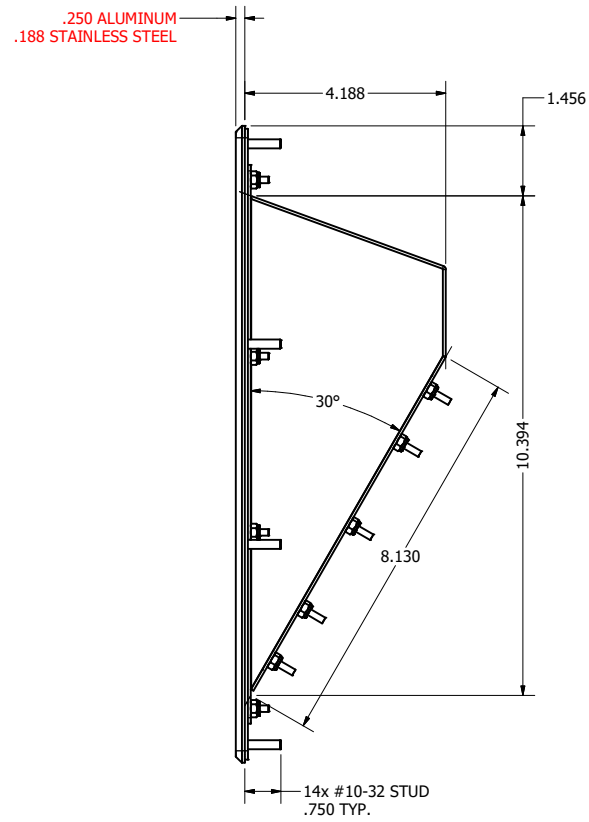

30 DEGREE PANEL MOUNT KEYBOARD

PRELIMINARY DRAWING
DIMENSIONS ARE SUBJECT TO CHANGE

REVISION HISTORY			
REV	DATE	INITIALS	DESCRIPTION
0	11/4/21	maw	INITIAL RELEASE

DRAWN BY: mwitham		11/4/2021		 VARTECH SYSTEMS INC.
USE WITH PRODUCT NUMBER				
MATERIAL & FINISH				TITLE
				OUTLINE DRAWING PANEL MOUNT KEYBOARD
SHEET	SIZE	PART NUMBER	REV	
1 of 3	D	VTPMK30D#	0	
TOLERANCES: .XX=-.01 .XXX=-.005				