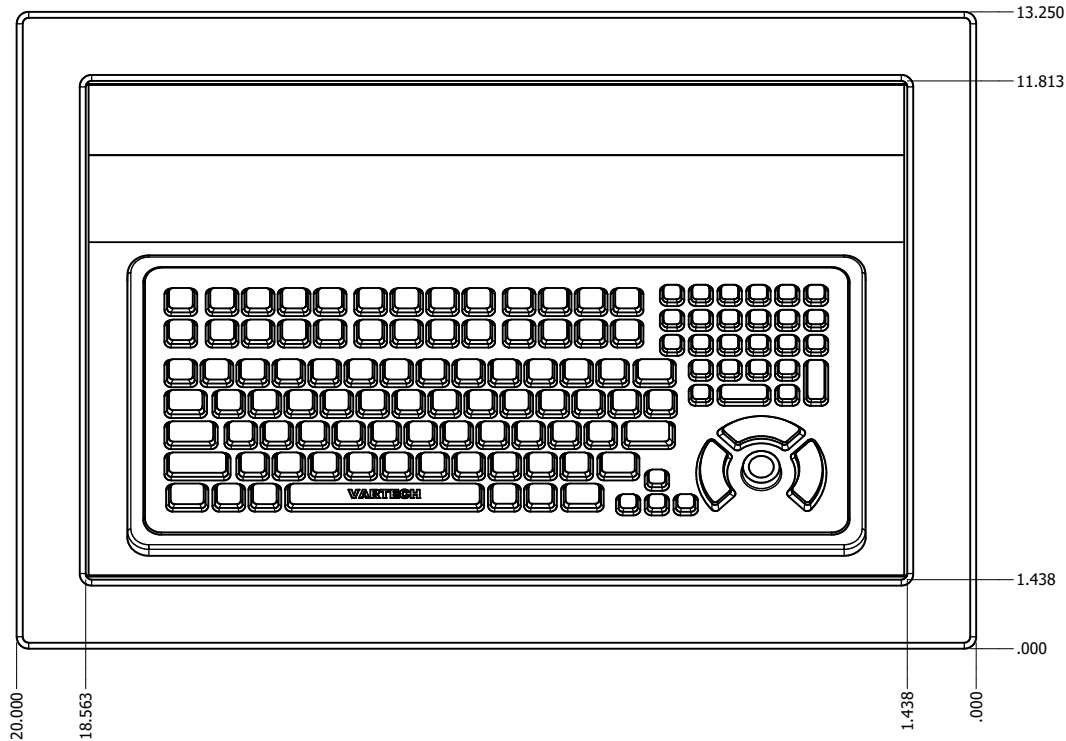

30 DEGREE PANEL MOUNT KEYBOARD

PRELIMINARY DRAWING
DIMENSIONS ARE SUBJECT TO CHANGE

REVISION HISTORY			
REV	DATE	INITIALS	DESCRIPTION
0	11/4/21	maw	INITIAL RELEASE

DRAWN BY: mwitham		11/4/2021		 VARTECH SYSTEMS INC.
USE WITH PRODUCT NUMBER				
MATERIAL & FINISH				TITLE
				OUTLINE DRAWING PANEL MOUNT KEYBOARD
SHEET	SIZE	PART NUMBER	REV	
1 of 3	D	VTPMK30D#	0	
TOLERANCES: .XX=-.01 .XXX=-.005				