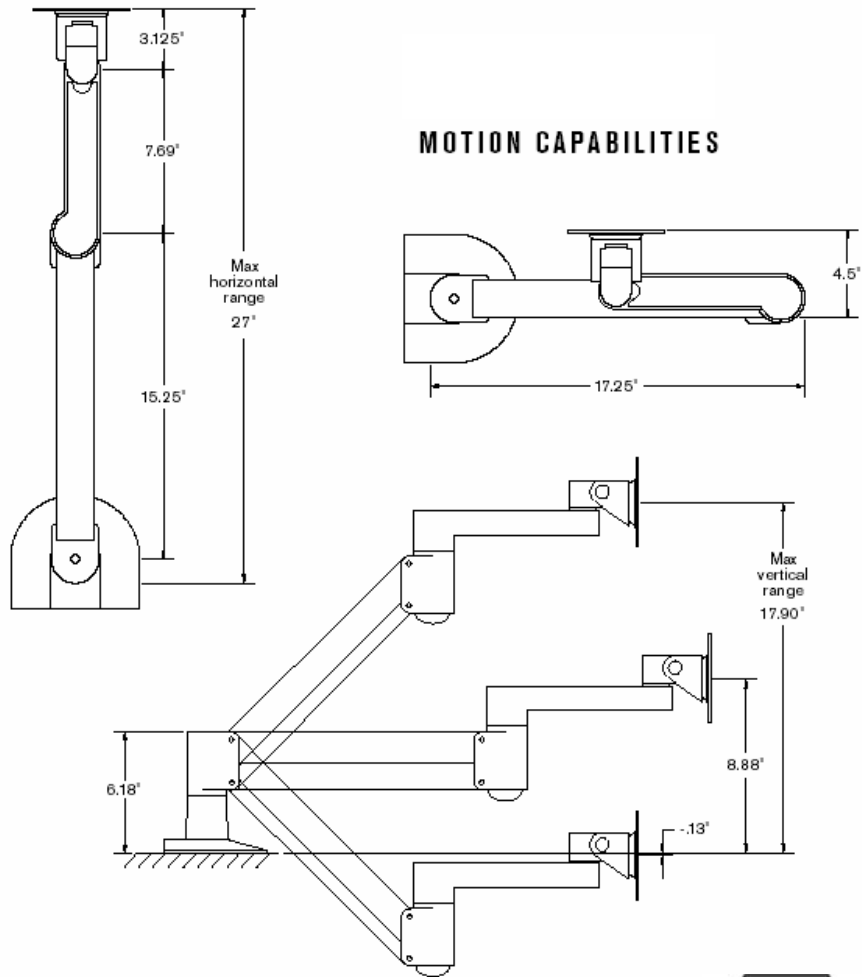

VT7500 Mechanical Drawing

MOUNTING OPTIONS

MOTION CAPABILITIES

HEADQUARTERS
11529 Sun Belt Ct.
Baton Rouge, Louisiana 70809

Phone 800.223.8050
International 001.225.298.0300
Fax 225.297.2440

E-mail sales@vartechsystems.com
Website www.vartechsystems.com