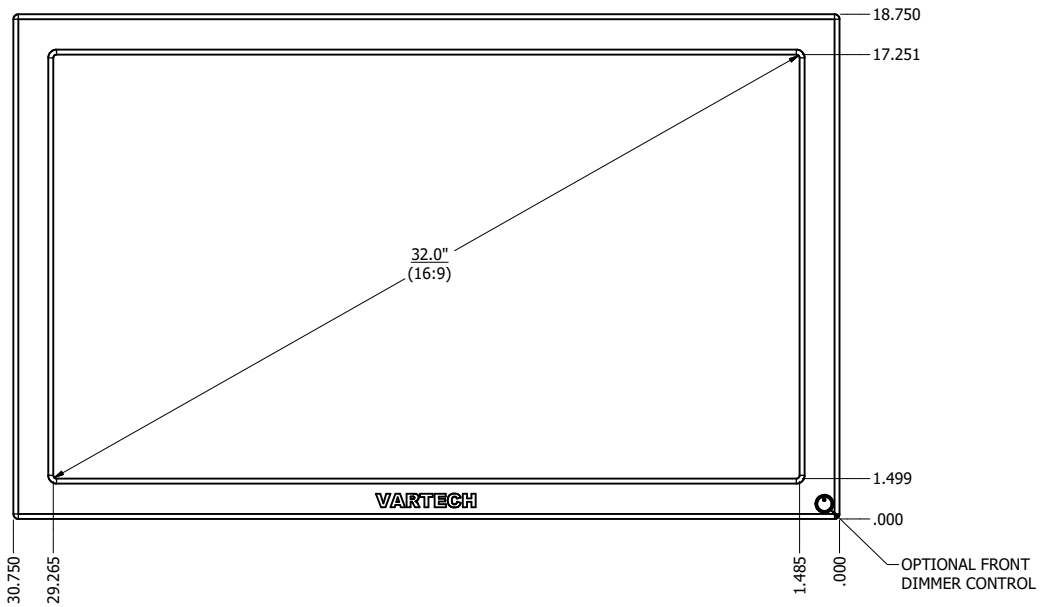

32.0" VESA MOUNT (Monitor or Panel Computer)

PRELIMINARY DRAWING
DIMENSIONS ARE SUBJECT TO CHANGE

REVISION HISTORY			
REV	DATE	INITIALS	DESCRIPTION
00	11/27/19	MAW	INITIAL RELEASE

DRAWN BY:		USE WITH PRODUCT NUMBER		
MATERIAL & FINISH				
TOLERANCES: .XX=-.01 .XXX=-.005				TITLE OUTLINE DRAWING DIAMONDVUE 4
SHEET	SIZE	PART NUMBER	REV	
2 of 6	D	VTDV4#320bVEA	00	