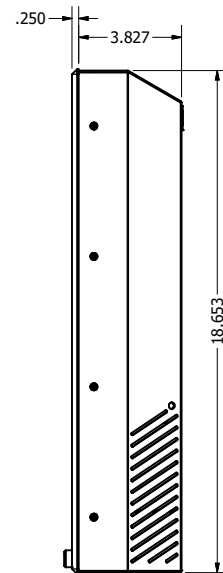

32.0" VESA MOUNT (Monitor or Panel Computer)

PRELIMINARY DRAWING
DIMENSIONS ARE SUBJECT TO CHANGE

REVISION HISTORY			
REV	DATE	INITIALS	DESCRIPTION
00	11/27/19	MAW	INITIAL RELEASE

DRAWN BY:		USE WITH PRODUCT NUMBER		
MATERIAL & FINISH				
TOLERANCES: .XX=-.01 .XXX=-.005				TITLE OUTLINE DRAWING DIAMONDVUE 4
SHEET	SIZE	PART NUMBER	REV	
2 of 6	D	VTDV4#320bVEA	00	