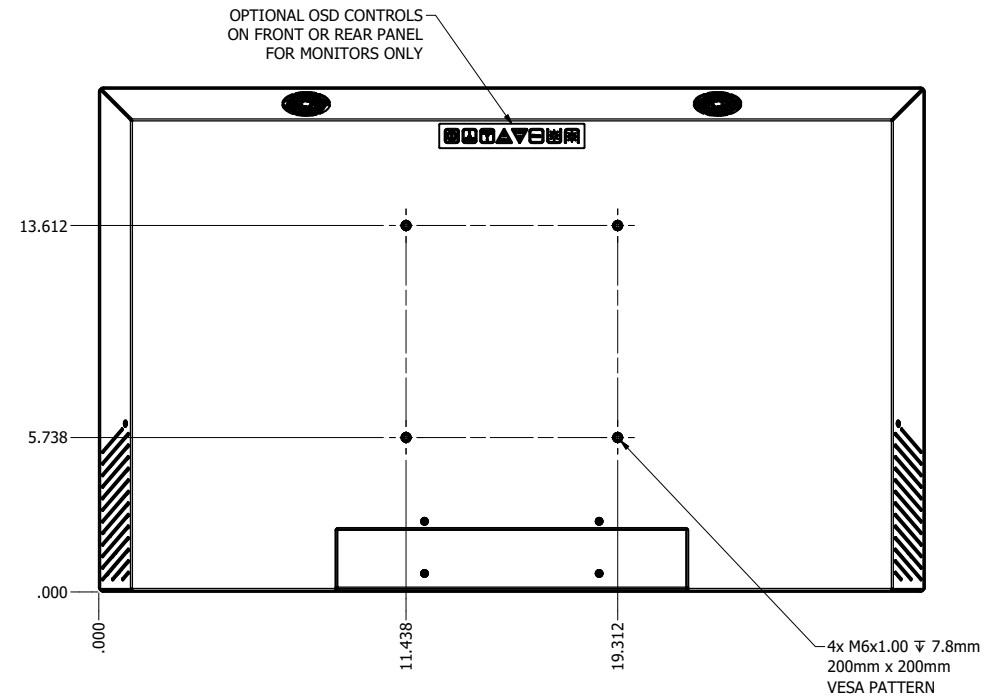

32.0" VESA MOUNT (Monitor or Panel Computer)

PRELIMINARY DRAWING
DIMENSIONS ARE SUBJECT TO CHANGE

REVISION HISTORY			
REV	DATE	INITIALS	DESCRIPTION
00	11/27/19	MAW	INITIAL RELEASE

DRAWN BY:		USE WITH PRODUCT NUMBER		
MATERIAL & FINISH				
TOLERANCES: .XX=-.01 .XXX=-.005				TITLE OUTLINE DRAWING DIAMONDVUE 4
SHEET	SIZE	PART NUMBER	REV	
2 of 6	D	VTDV4#320bVEA	00	