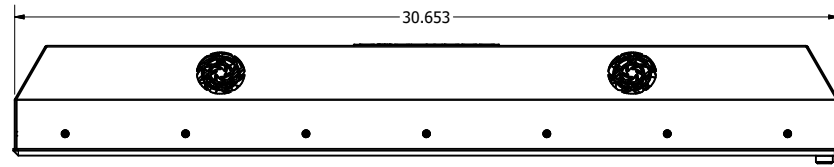

32.0" VESA MOUNT (Monitor or Panel Computer)

PRELIMINARY DRAWING
DIMENSIONS ARE SUBJECT TO CHANGE

REVISION HISTORY			
REV	DATE	INITIALS	DESCRIPTION
00	11/27/19	MAW	INITIAL RELEASE

DRAWN BY:		USE WITH PRODUCT NUMBER		
MATERIAL & FINISH				
TOLERANCES: .XX=-.01 .XXX=-.005				TITLE OUTLINE DRAWING DIAMONDVUE 4
SHEET	SIZE	PART NUMBER	REV	
2 of 6	D	VTDV4#320bVEA	00	