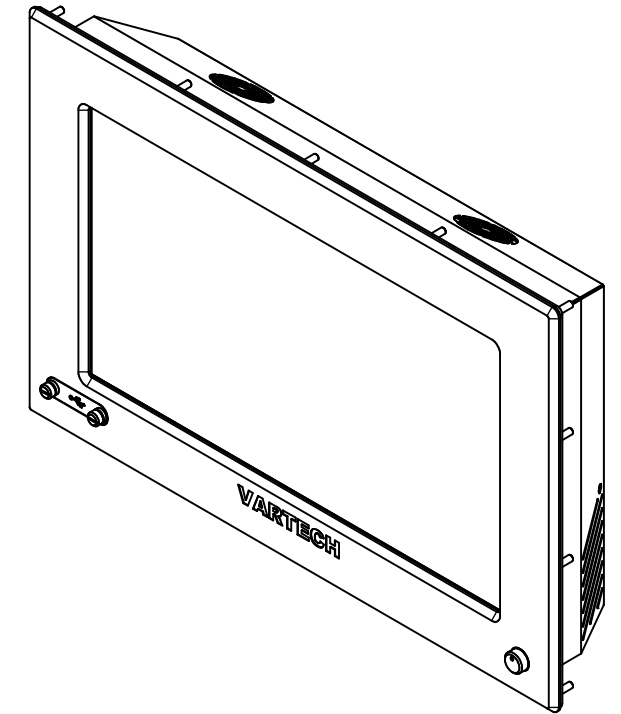

17.3" PANEL MOUNT (Monitor or Panel Computer)

PRELIMINARY DRAWING
DIMENSIONS ARE SUBJECT TO CHANGE

REVISION HISTORY			
REV	DATE	INITIALS	DESCRIPTION
00	11/27/19	MAW	INITIAL RELEASE

DRAWN BY:		USE WITH PRODUCT NUMBER		
MATERIAL & FINISH		TITLE		OUTLINE DRAWING DIAMONDVUE 4
SHEET	SIZE	PART NUMBER	REV	
1 of 6	D	VTDV4#173bPN#	00	
TOLERANCES: .XX=.01 .XXX=.005				