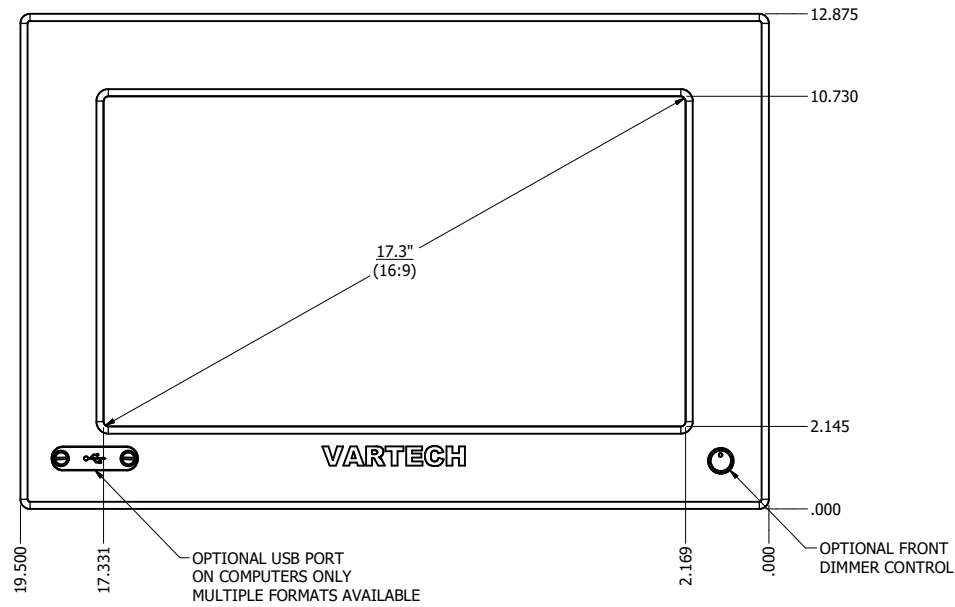

17.3" PANEL MOUNT (Monitor or Panel Computer)

PRELIMINARY DRAWING
DIMENSIONS ARE SUBJECT TO CHANGE

REVISION HISTORY			
REV	DATE	INITIALS	DESCRIPTION
00	11/27/19	MAW	INITIAL RELEASE

DRAWN BY:		USE WITH PRODUCT NUMBER		
MATERIAL & FINISH		TITLE		OUTLINE DRAWING DIAMONDVUE 4
SHEET	SIZE	PART NUMBER	REV	
1 of 6	D	VTDV4#173bPN#	00	
TOLERANCES: .XX=.01 .XXX=.005				