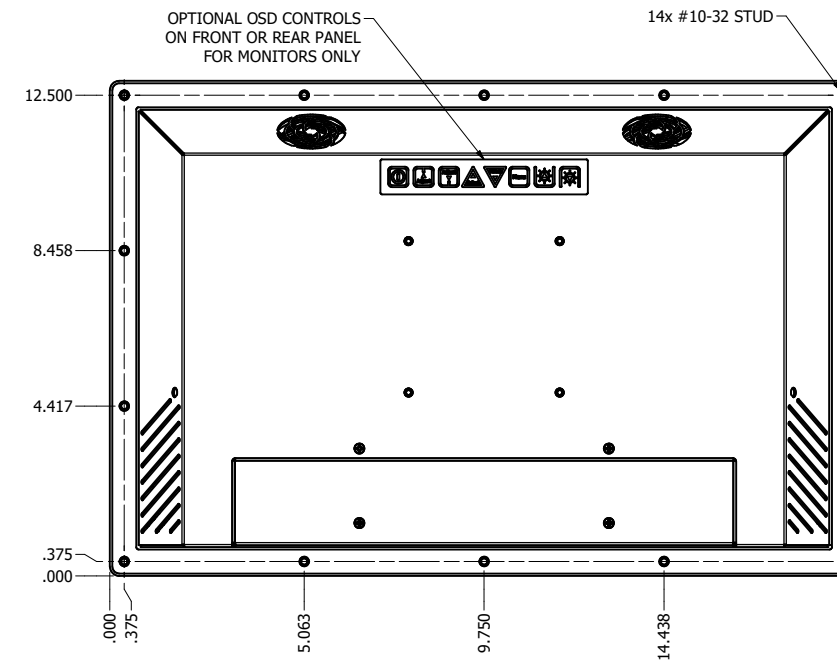

17.3" PANEL MOUNT (Monitor or Panel Computer)

PRELIMINARY DRAWING
DIMENSIONS ARE SUBJECT TO CHANGE

REVISION HISTORY			
REV	DATE	INITIALS	DESCRIPTION
00	11/27/19	MAW	INITIAL RELEASE

DRAWN BY:		USE WITH PRODUCT NUMBER		
MATERIAL & FINISH		TITLE		OUTLINE DRAWING DIAMONDVUE 4
SHEET	SIZE	PART NUMBER	REV	
1 of 6	D	VTDV4#173bPN#	00	
TOLERANCES: .XX=.01 .XXX=.005				