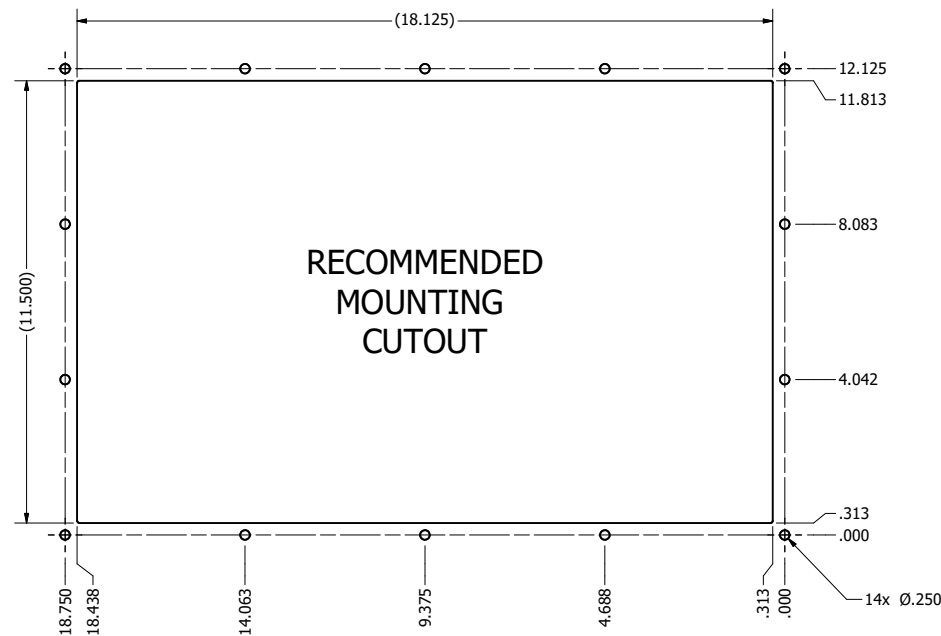

17.3" PANEL MOUNT (Monitor or Panel Computer)

PRELIMINARY DRAWING
DIMENSIONS ARE SUBJECT TO CHANGE

REVISION HISTORY			
REV	DATE	INITIALS	DESCRIPTION
00	11/27/19	MAW	INITIAL RELEASE

DRAWN BY:		USE WITH PRODUCT NUMBER		
MATERIAL & FINISH		TITLE		OUTLINE DRAWING DIAMONDVUE 4
SHEET	SIZE	PART NUMBER	REV	
1 of 6	D	VTDV4#173bPN#	00	
TOLERANCES: .XX=.01 .XXX=.005				