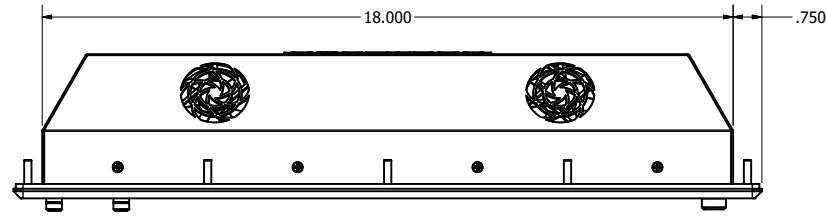

17.3" PANEL MOUNT (Monitor or Panel Computer)

PRELIMINARY DRAWING
DIMENSIONS ARE SUBJECT TO CHANGE

REVISION HISTORY			
REV	DATE	INITIALS	DESCRIPTION
00	11/27/19	MAW	INITIAL RELEASE

DRAWN BY:		USE WITH PRODUCT NUMBER		
MATERIAL & FINISH		TITLE		OUTLINE DRAWING DIAMONDVUE 4
SHEET	SIZE	PART NUMBER	REV	
1 of 6	D	VTDV4#173bPN#	00	
TOLERANCES: .XX=.01 .XXX=.005				