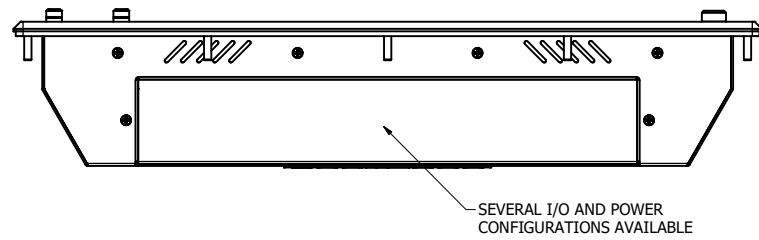

17.3" PANEL MOUNT (Monitor or Panel Computer)

PRELIMINARY DRAWING
DIMENSIONS ARE SUBJECT TO CHANGE

REVISION HISTORY			
REV	DATE	INITIALS	DESCRIPTION
00	11/27/19	MAW	INITIAL RELEASE

DRAWN BY:		USE WITH PRODUCT NUMBER		
MATERIAL & FINISH		TITLE		OUTLINE DRAWING DIAMONDVUE 4
SHEET	SIZE	PART NUMBER	REV	
1 of 6	D	VTDV4#173bPN#	00	
TOLERANCES: .XX=.01 .XXX=.005				