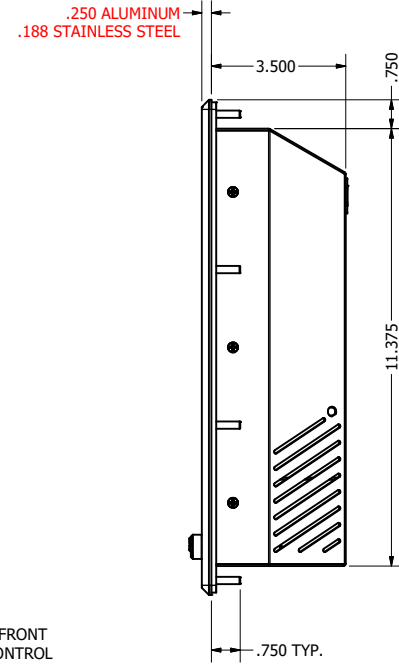

17.3" PANEL MOUNT (Monitor or Panel Computer)

PRELIMINARY DRAWING
DIMENSIONS ARE SUBJECT TO CHANGE

REVISION HISTORY			
REV	DATE	INITIALS	DESCRIPTION
00	11/27/19	MAW	INITIAL RELEASE

DRAWN BY:		USE WITH PRODUCT NUMBER		
MATERIAL & FINISH		TITLE		OUTLINE DRAWING DIAMONDVUE 4
SHEET	SIZE	PART NUMBER	REV	
1 of 6	D	VTDV4#173bPN#	00	
TOLERANCES: .XX=.01 .XXX=.005				