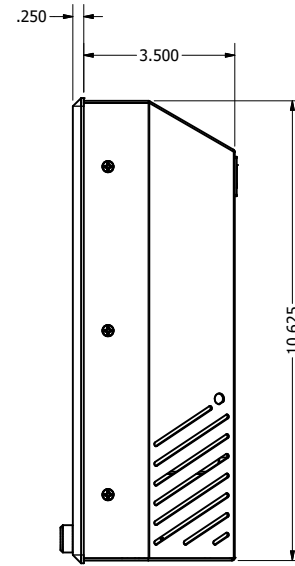

15.6" VESA MOUNT (Monitor or Panel Computer)

PRELIMINARY DRAWING
DIMENSIONS ARE SUBJECT TO CHANGE

REVISION HISTORY			
REV	DATE	INITIALS	DESCRIPTION
00	11/27/19	MAW	INITIAL RELEASE

DRAWN BY: mwitham		11/26/2019			
USE WITH PRODUCT NUMBER					
MATERIAL & FINISH				TITLE	
				OUTLINE DRAWING DIAMONDVUE 4	
SHEET	SIZE	PART NUMBER	REV		
2 of 7	D	VTDV4#156bVEA	00		
TOLERANCES: .XX=.01 .XXX=.005					