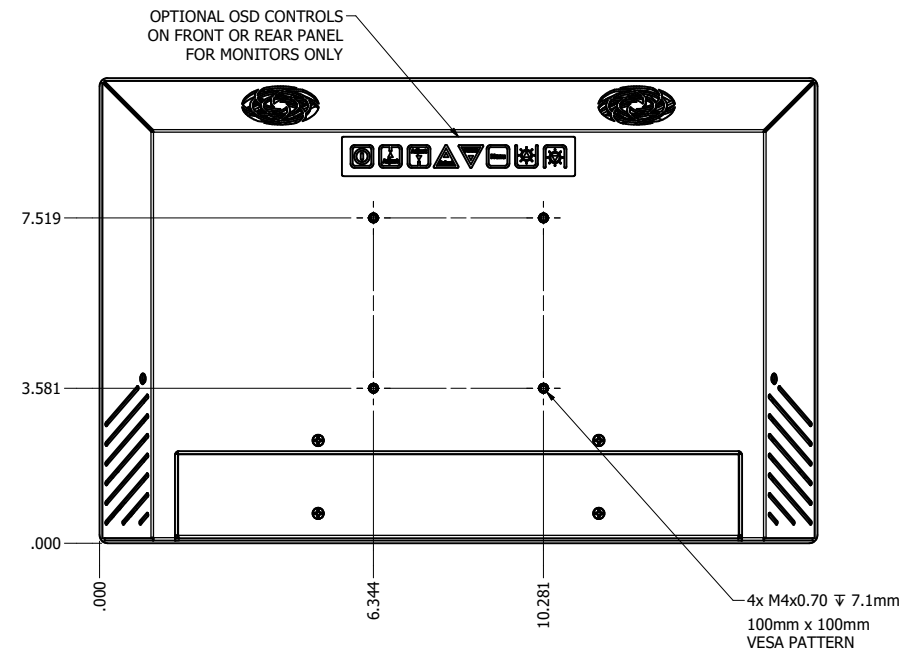

15.6" VESA MOUNT (Monitor or Panel Computer)

PRELIMINARY DRAWING
DIMENSIONS ARE SUBJECT TO CHANGE

REVISION HISTORY			
REV	DATE	INITIALS	DESCRIPTION
00	11/27/19	MAW	INITIAL RELEASE

DRAWN BY: mwitham		11/26/2019			
USE WITH PRODUCT NUMBER					
MATERIAL & FINISH				TITLE	
				OUTLINE DRAWING DIAMONDVUE 4	
SHEET	SIZE	PART NUMBER	REV		
2 of 7	D	VTDV4#156bVEA	00		
TOLERANCES: .XX=.01 .XXX=.005					