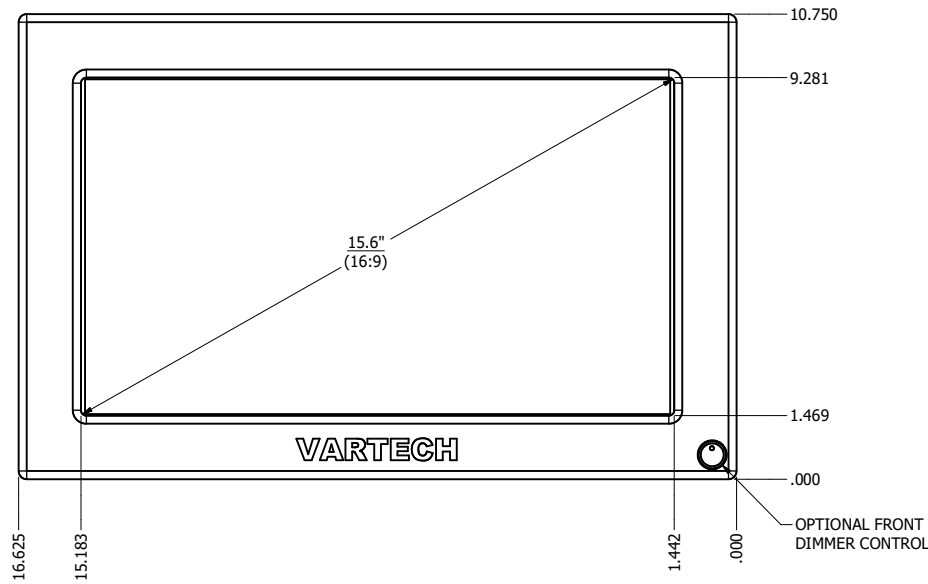

15.6" VESA MOUNT (Monitor or Panel Computer)

PRELIMINARY DRAWING
DIMENSIONS ARE SUBJECT TO CHANGE

REVISION HISTORY			
REV	DATE	INITIALS	DESCRIPTION
00	11/27/19	MAW	INITIAL RELEASE

DRAWN BY: mwitham		11/26/2019			
USE WITH PRODUCT NUMBER					
MATERIAL & FINISH				TITLE	
				OUTLINE DRAWING DIAMONDVUE 4	
SHEET	SIZE	PART NUMBER	REV		
2 of 7	D	VTDV4#156bVEA	00		
TOLERANCES: .XX=.01 .XXX=.005					