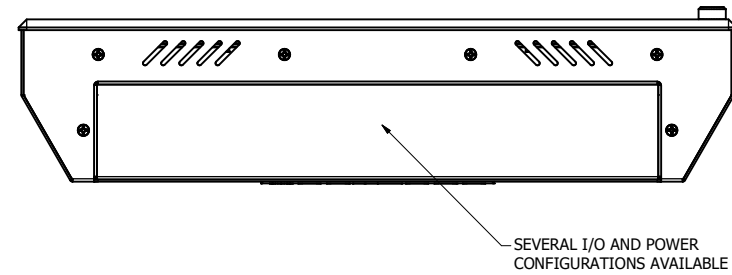

15.6" VESA MOUNT (Monitor or Panel Computer)

PRELIMINARY DRAWING
DIMENSIONS ARE SUBJECT TO CHANGE

REVISION HISTORY			
REV	DATE	INITIALS	DESCRIPTION
00	11/27/19	MAW	INITIAL RELEASE

DRAWN BY: mwitham		11/26/2019			
USE WITH PRODUCT NUMBER					
MATERIAL & FINISH				TITLE	
				OUTLINE DRAWING DIAMONDVUE 4	
SHEET	SIZE	PART NUMBER	REV		
2 of 7	D	VTDV4#156bVEA	00		
TOLERANCES: .XX=.01 .XXX=.005					