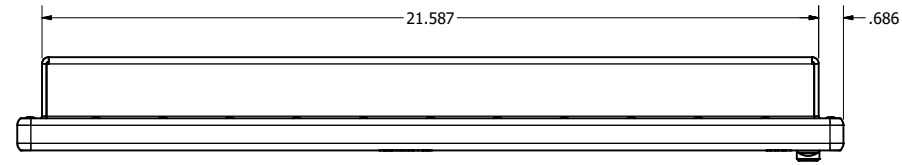

21.5" AW4 DIVERSE MOUNTING (Monitor)

PRELIMINARY DRAWING  
DIMENSIONS ARE SUBJECT TO CHANGE

REVISION HISTORY			
REV	DATE	INITIALS	DESCRIPTION
0	4/12/2021	TAK	INITIAL RELEASE

8x #6-32 7.44  
FOR ALL-WEATHER STYLE PANEL MOUNT

DRAWN BY: TAK		4/26/2017	
USE WITH PRODUCT NUMBER			
TITLE			
MATERIAL & FINISH			
SHEET	SIZE	PART NUMBER	REV
2 of 4	D	VTAW4M215bADA	0
TOLERANCES: .XX=.01 .XXX=.005			

OUTLINE DRAWING  
ALL-WEATHER - GEN 4

21.5" AW4 CONSOLE MOUNT EXTREME (Monitor)

PRELIMINARY DRAWING  
DIMENSIONS ARE SUBJECT TO CHANGE

REVISION HISTORY			
REV	DATE	INITIALS	DESCRIPTION
0	4/12/2021	TAK	INITIAL RELEASE

DRAWN BY: TAK		4/26/2017	
USE WITH PRODUCT NUMBER			
MATERIAL & FINISH			
TOLERANCES: .XX=-.01 .XXX=-.005			