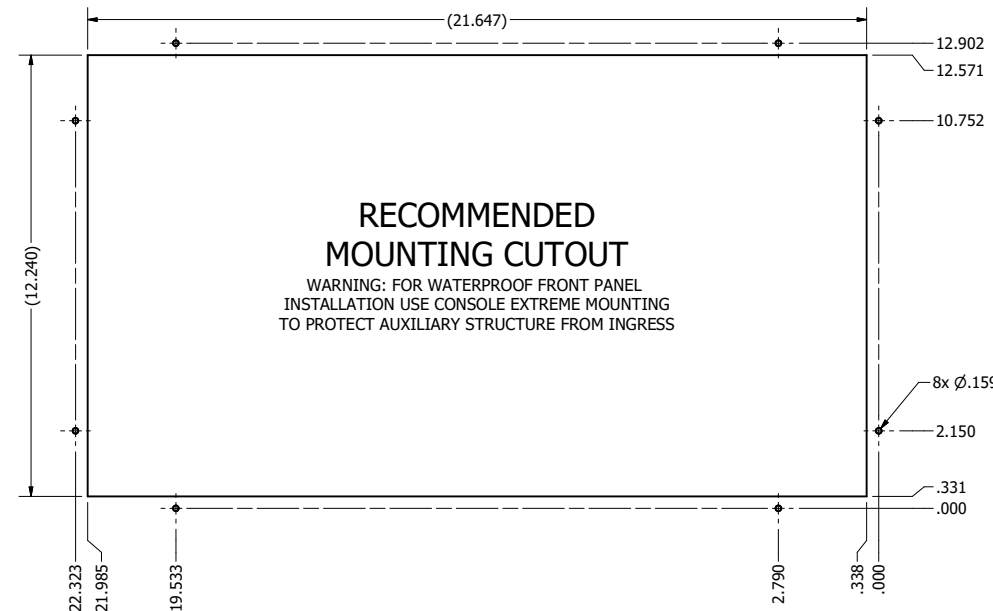

21.5" AW4 DIVERSE MOUNTING (Monitor)

PRELIMINARY DRAWING  
DIMENSIONS ARE SUBJECT TO CHANGE

REVISION HISTORY			
REV	DATE	INITIALS	DESCRIPTION
0	4/12/2021	TAK	INITIAL RELEASE

8x #6-32 7.44  
FOR ALL-WEATHER STYLE PANEL MOUNT

DRAWN BY: TAK		4/26/2017	
USE WITH PRODUCT NUMBER			
TITLE			
MATERIAL & FINISH			
SHEET	SIZE	PART NUMBER	REV
2 of 4	D	VTAW4M215bADA	0
TOLERANCES: .XX=.01 .XXX=.005			

OUTLINE DRAWING  
ALL-WEATHER - GEN 4

21.5" AW4 CONSOLE MOUNT EXTREME (Monitor)

PRELIMINARY DRAWING  
DIMENSIONS ARE SUBJECT TO CHANGE

REVISION HISTORY			
REV	DATE	INITIALS	DESCRIPTION
0	4/12/2021	TAK	INITIAL RELEASE

DRAWN BY: TAK		4/26/2017	
USE WITH PRODUCT NUMBER			
MATERIAL & FINISH			
TOLERANCES: .XX=-.01 .XXX=-.005			

TITLE			
OUTLINE DRAWING ALL-WEATHER - GEN 4			
SHEET	SIZE	PART NUMBER	REV
4 of 4	D	VTAW4M215bCXA	0