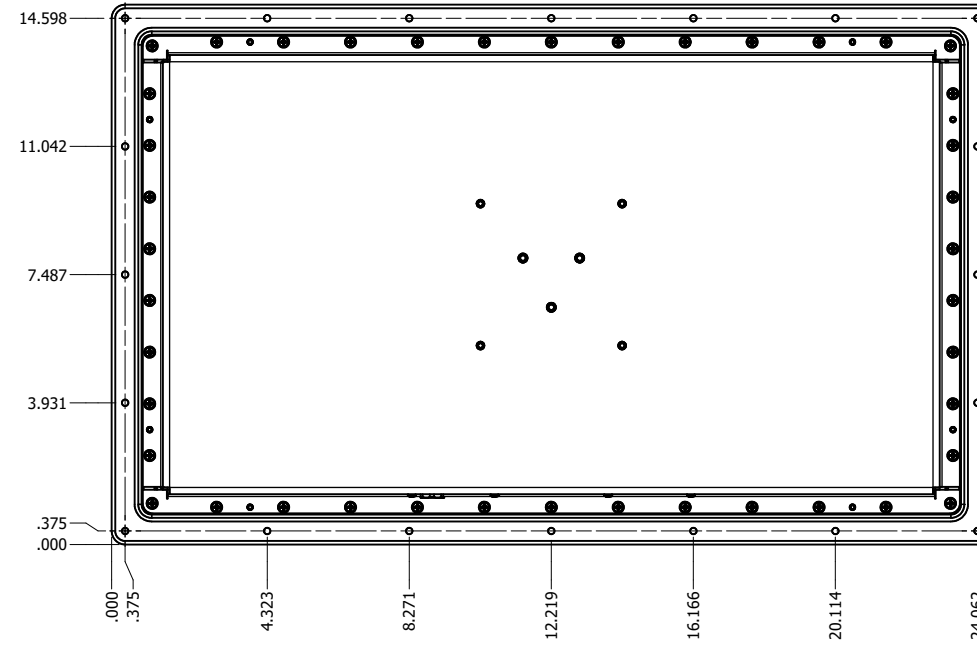

DRAWN BY: TAK		4/26/2017	
USE WITH PRODUCT NUMBER			
TITLE			
MATERIAL & FINISH			
SHEET	SIZE	PART NUMBER	REV
2 of 4	D	VTAW4M215bADA	0
TOLERANCES: .XX=.01 .XXX=.005			

OUTLINE DRAWING  
ALL-WEATHER - GEN 4

21.5" AW4 CONSOLE MOUNT EXTREME (Monitor)

PRELIMINARY DRAWING  
DIMENSIONS ARE SUBJECT TO CHANGE

REVISION HISTORY			
REV	DATE	INITIALS	DESCRIPTION
0	4/12/2021	TAK	INITIAL RELEASE

DRAWN BY: TAK		4/26/2017	
USE WITH PRODUCT NUMBER			
MATERIAL & FINISH			
TOLERANCES: .XX=-.01 .XXX=-.005			

TITLE			
OUTLINE DRAWING ALL-WEATHER - GEN 4			
SHEET	SIZE	PART NUMBER	REV
4 of 4	D	VTAW4M215bCXA	0