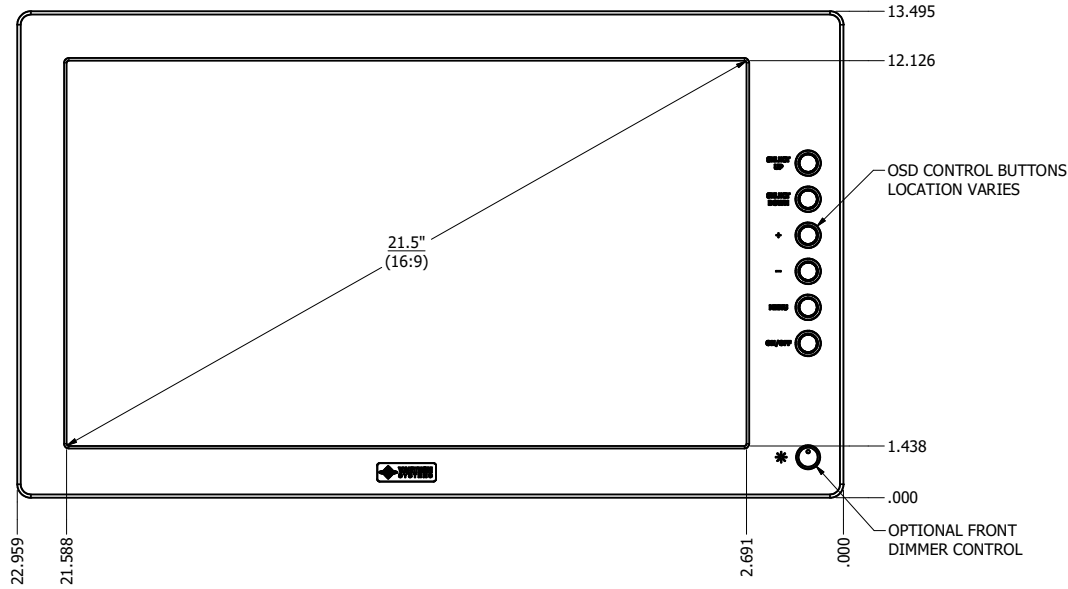

21.5" AW4 DIVERSE MOUNTING (Monitor)

PRELIMINARY DRAWING  
DIMENSIONS ARE SUBJECT TO CHANGE

REVISION HISTORY			
REV	DATE	INITIALS	DESCRIPTION
0	4/12/2021	TAK	INITIAL RELEASE

8x #6-32 7.44  
FOR ALL-WEATHER STYLE PANEL MOUNT

DRAWN BY: TAK		4/26/2017	
USE WITH PRODUCT NUMBER			
TITLE			
MATERIAL & FINISH			
SHEET	SIZE	PART NUMBER	REV
2 of 4	D	VTAW4M215bADA	0
TOLERANCES: .XX=.01 .XXX=.005			

OUTLINE DRAWING  
ALL-WEATHER - GEN 4

21.5" AW4 CONSOLE MOUNT EXTREME (Monitor)

PRELIMINARY DRAWING  
DIMENSIONS ARE SUBJECT TO CHANGE

REVISION HISTORY			
REV	DATE	INITIALS	DESCRIPTION
0	4/12/2021	TAK	INITIAL RELEASE

DRAWN BY: TAK		4/26/2017	
USE WITH PRODUCT NUMBER			
MATERIAL & FINISH			
TOLERANCES: .XX=-.01 .XXX=-.005			

TITLE			
OUTLINE DRAWING ALL-WEATHER - GEN 4			
SHEET	SIZE	PART NUMBER	REV
4 of 4	D	VTAW4M215bCXA	0