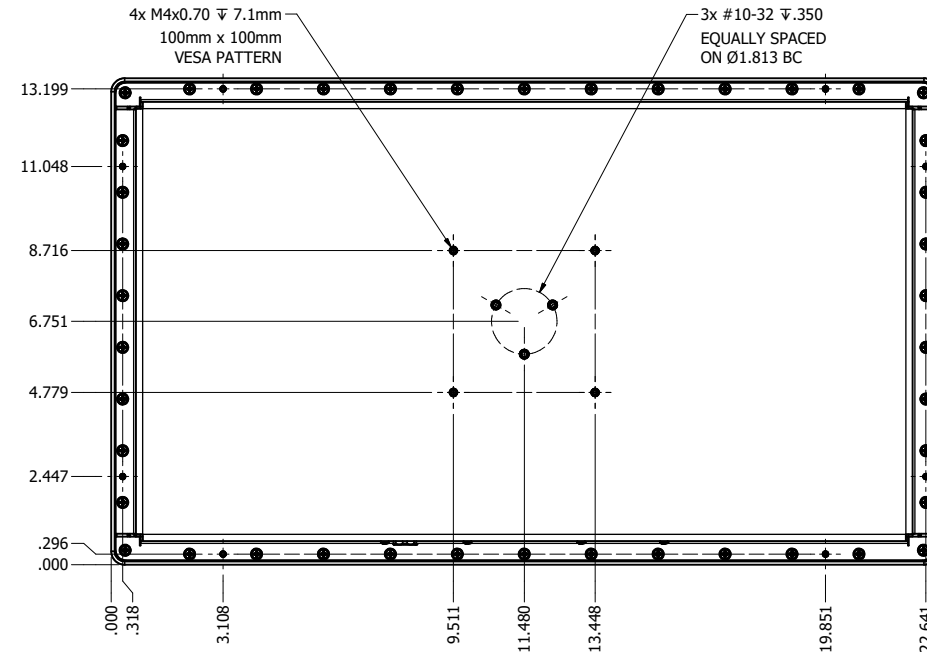

21.5" AW4 DIVERSE MOUNTING (Monitor)

PRELIMINARY DRAWING  
DIMENSIONS ARE SUBJECT TO CHANGE

REVISION HISTORY			
REV	DATE	INITIALS	DESCRIPTION
0	4/12/2021	TAK	INITIAL RELEASE

8x #6-32 7.44  
FOR ALL-WEATHER STYLE PANEL MOUNT

DRAWN BY: TAK		4/26/2017	
USE WITH PRODUCT NUMBER			
TITLE			
MATERIAL & FINISH			
SHEET	SIZE	PART NUMBER	REV
2 of 4	D	VTAW4M215bADA	0
TOLERANCES: .XX=.01 .XXX=.005			

OUTLINE DRAWING  
ALL-WEATHER - GEN 4

21.5" AW4 CONSOLE MOUNT EXTREME (Monitor)

PRELIMINARY DRAWING  
DIMENSIONS ARE SUBJECT TO CHANGE

REVISION HISTORY			
REV	DATE	INITIALS	DESCRIPTION
0	4/12/2021	TAK	INITIAL RELEASE

DRAWN BY: TAK		4/26/2017	
USE WITH PRODUCT NUMBER			
MATERIAL & FINISH			
TOLERANCES: .XX=-.01 .XXX=-.005			

TITLE			
OUTLINE DRAWING ALL-WEATHER - GEN 4			
SHEET	SIZE	PART NUMBER	REV
4 of 4	D	VTAW4M215bCXA	0