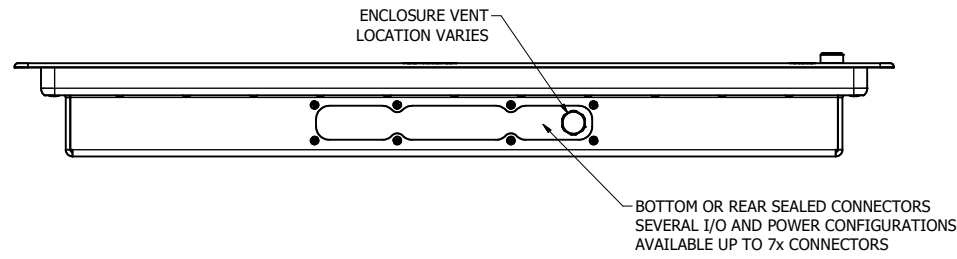

21.5" AW4 CONSOLE MOUNT EXTREME (Monitor)

PRELIMINARY DRAWING
DIMENSIONS ARE SUBJECT TO CHANGE

REVISION HISTORY			
REV	DATE	INITIALS	DESCRIPTION
0	4/12/2021	TAK	INITIAL RELEASE

DRAWN BY: TAK		4/26/2017	
USE WITH PRODUCT NUMBER			
MATERIAL & FINISH			
TOLERANCES: .XX=-.01 .XXX=-.005			

TITLE			
OUTLINE DRAWING ALL-WEATHER - GEN 4			
SHEET	SIZE	PART NUMBER	REV
4 of 4	D	VTAW4M215bCXA	0