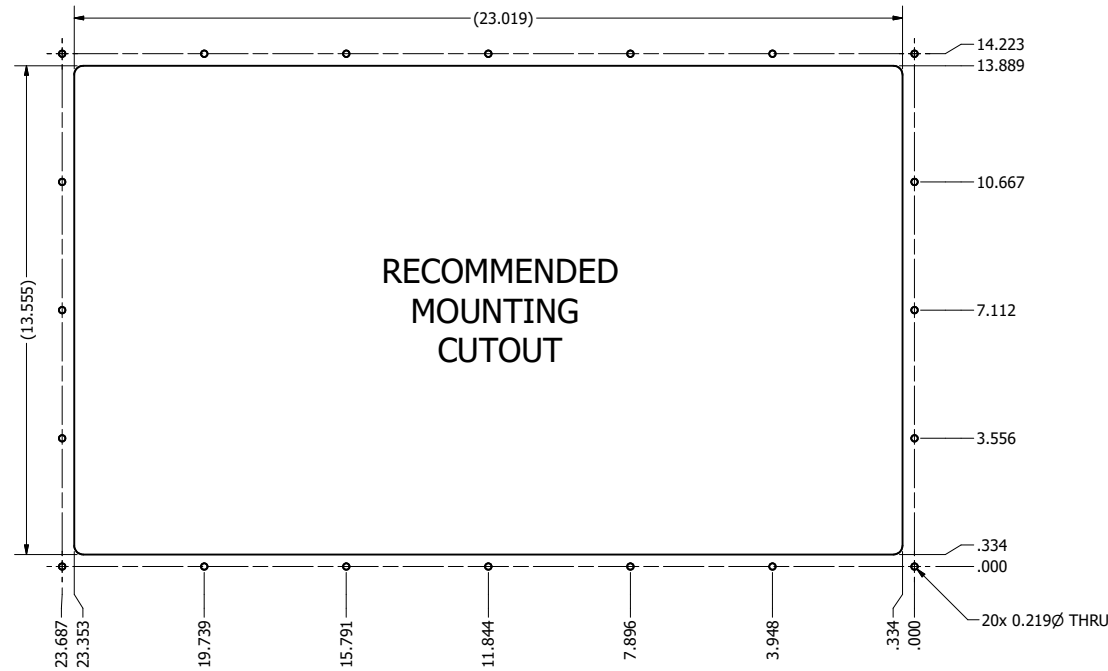

DRAWN BY: TAK		4/26/2017	
USE WITH PRODUCT NUMBER			
TITLE			
MATERIAL & FINISH			
SHEET	SIZE	PART NUMBER	REV
2 of 4	D	VTAW4M215bADA	0
TOLERANCES: .XX=.01 .XXX=.005			

OUTLINE DRAWING  
ALL-WEATHER - GEN 4

21.5" AW4 CONSOLE MOUNT EXTREME (Monitor)

PRELIMINARY DRAWING  
DIMENSIONS ARE SUBJECT TO CHANGE

REVISION HISTORY			
REV	DATE	INITIALS	DESCRIPTION
0	4/12/2021	TAK	INITIAL RELEASE

DRAWN BY: TAK		4/26/2017	
USE WITH PRODUCT NUMBER			
MATERIAL & FINISH			
TOLERANCES: .XX=-.01 .XXX=-.005			

TITLE			
OUTLINE DRAWING ALL-WEATHER - GEN 4			
SHEET	SIZE	PART NUMBER	REV
4 of 4	D	VTAW4M215bCXA	0