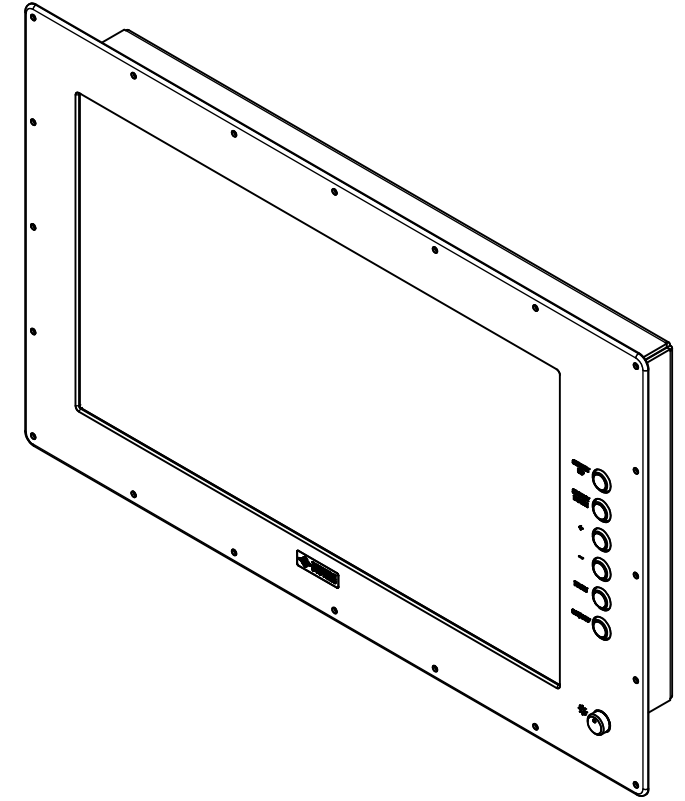

21.5" AW4 DIVERSE MOUNTING (Monitor)

PRELIMINARY DRAWING  
DIMENSIONS ARE SUBJECT TO CHANGE

REVISION HISTORY			
REV	DATE	INITIALS	DESCRIPTION
0	4/12/2021	TAK	INITIAL RELEASE

8x #6-32 7.44  
FOR ALL-WEATHER STYLE PANEL MOUNT

DRAWN BY: TAK		4/26/2017	
USE WITH PRODUCT NUMBER			
TITLE			
MATERIAL & FINISH			
SHEET	SIZE	PART NUMBER	REV
2 of 4	D	VTAW4M215bADA	0
TOLERANCES: .XX=.01 .XXX=.005			

OUTLINE DRAWING  
ALL-WEATHER - GEN 4

21.5" AW4 CONSOLE MOUNT EXTREME (Monitor)

PRELIMINARY DRAWING  
DIMENSIONS ARE SUBJECT TO CHANGE

REVISION HISTORY			
REV	DATE	INITIALS	DESCRIPTION
0	4/12/2021	TAK	INITIAL RELEASE

DRAWN BY: TAK		4/26/2017	
USE WITH PRODUCT NUMBER			
MATERIAL & FINISH			
TOLERANCES: .XX=-.01 .XXX=-.005			