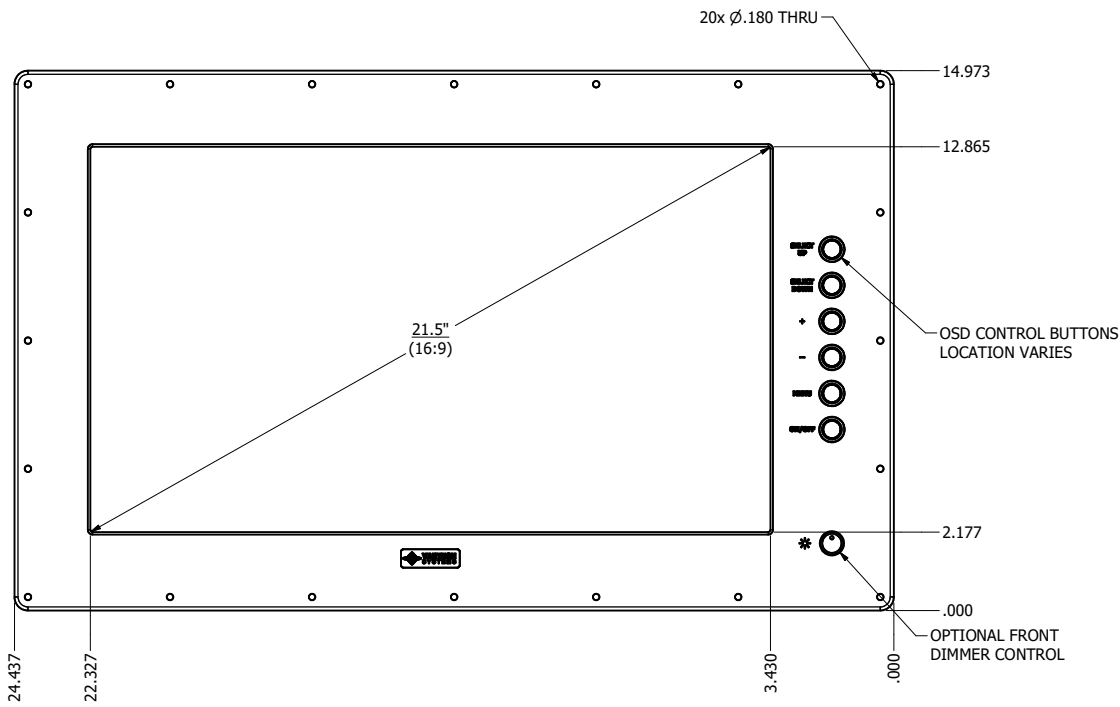

21.5" AW4 DIVERSE MOUNTING (Monitor)

PRELIMINARY DRAWING  
DIMENSIONS ARE SUBJECT TO CHANGE

REVISION HISTORY			
REV	DATE	INITIALS	DESCRIPTION
0	4/12/2021	TAK	INITIAL RELEASE

8x #6-32 7.44  
FOR ALL-WEATHER STYLE PANEL MOUNT

DRAWN BY: TAK		4/26/2017	
USE WITH PRODUCT NUMBER			
TITLE			
MATERIAL & FINISH			
SHEET	SIZE	PART NUMBER	REV
2 of 4	D	VTAW4M215bADA	0
TOLERANCES: .XX=.01 .XXX=.005			

OUTLINE DRAWING  
ALL-WEATHER - GEN 4

21.5" AW4 CONSOLE MOUNT EXTREME (Monitor)

PRELIMINARY DRAWING  
DIMENSIONS ARE SUBJECT TO CHANGE

REVISION HISTORY			
REV	DATE	INITIALS	DESCRIPTION
0	4/12/2021	TAK	INITIAL RELEASE

DRAWN BY: TAK		4/26/2017	
USE WITH PRODUCT NUMBER			
MATERIAL & FINISH			
TOLERANCES: .XX=-.01 .XXX=-.005			

TITLE			
OUTLINE DRAWING ALL-WEATHER - GEN 4			
SHEET	SIZE	PART NUMBER	REV
4 of 4	D	VTAW4M215bCXA	0