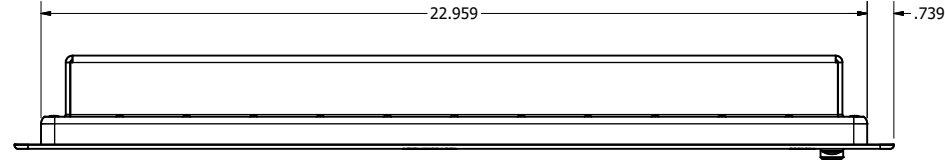

DRAWN BY: TAK		4/26/2017	
USE WITH PRODUCT NUMBER			
TITLE			
MATERIAL & FINISH			
SHEET	SIZE	PART NUMBER	REV
2 of 4	D	VTAW4M215bADA	0
TOLERANCES: .XX=.01 .XXX=.005			

OUTLINE DRAWING  
ALL-WEATHER - GEN 4

21.5" AW4 CONSOLE MOUNT EXTREME (Monitor)

PRELIMINARY DRAWING  
DIMENSIONS ARE SUBJECT TO CHANGE

REVISION HISTORY			
REV	DATE	INITIALS	DESCRIPTION
0	4/12/2021	TAK	INITIAL RELEASE

DRAWN BY: TAK		4/26/2017	
USE WITH PRODUCT NUMBER			
MATERIAL & FINISH			
TOLERANCES: .XX=-.01 .XXX=-.005			