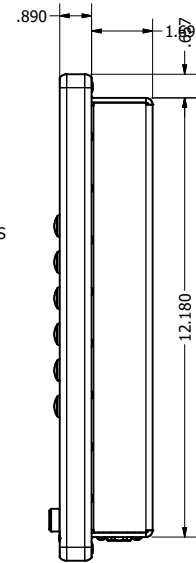

21.5" AW4 DIVERSE MOUNTING (Monitor)

PRELIMINARY DRAWING  
DIMENSIONS ARE SUBJECT TO CHANGE

REVISION HISTORY			
REV	DATE	INITIALS	DESCRIPTION
0	4/12/2021	TAK	INITIAL RELEASE

8x #6-32 7.44  
FOR ALL-WEATHER STYLE PANEL MOUNT

DRAWN BY: TAK		4/26/2017	
USE WITH PRODUCT NUMBER			
TITLE			
MATERIAL & FINISH			
SHEET	SIZE	PART NUMBER	REV
2 of 4	D	VTAW4M215bADA	0
TOLERANCES: .XX=.01 .XXX=.005			

OUTLINE DRAWING  
ALL-WEATHER - GEN 4

21.5" AW4 CONSOLE MOUNT EXTREME (Monitor)

PRELIMINARY DRAWING  
DIMENSIONS ARE SUBJECT TO CHANGE

REVISION HISTORY			
REV	DATE	INITIALS	DESCRIPTION
0	4/12/2021	TAK	INITIAL RELEASE

DRAWN BY: TAK		4/26/2017	
USE WITH PRODUCT NUMBER			
MATERIAL & FINISH			
TOLERANCES: .XX=-.01 .XXX=-.005			

TITLE			
OUTLINE DRAWING ALL-WEATHER - GEN 4			
SHEET	SIZE	PART NUMBER	REV
4 of 4	D	VTAW4M215bCXA	0