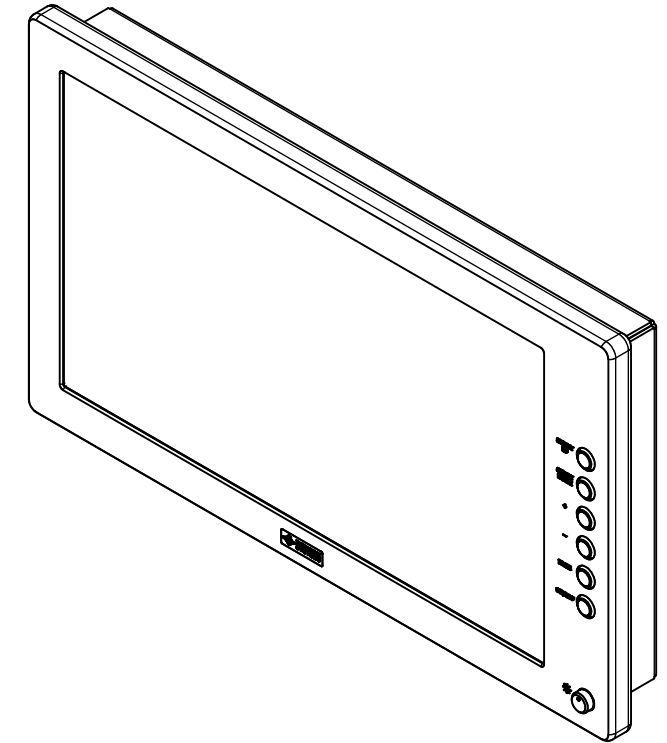

21.5" AW4 DIVERSE MOUNTING (Monitor)

PRELIMINARY DRAWING  
DIMENSIONS ARE SUBJECT TO CHANGE

REVISION HISTORY			
REV	DATE	INITIALS	DESCRIPTION
0	4/12/2021	TAK	INITIAL RELEASE

8x #6-32 7.44  
FOR ALL-WEATHER STYLE PANEL MOUNT