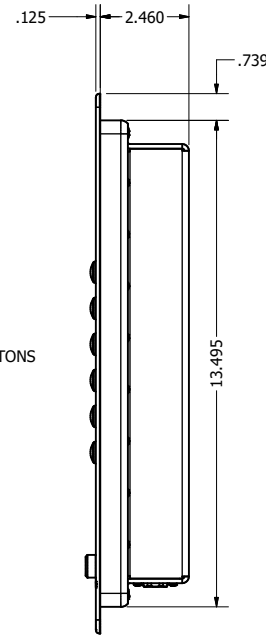

21.5" AW4 DIVERSE MOUNTING (Monitor)

PRELIMINARY DRAWING  
DIMENSIONS ARE SUBJECT TO CHANGE

REVISION HISTORY			
REV	DATE	INITIALS	DESCRIPTION
0	4/12/2021	TAK	INITIAL RELEASE

8x #6-32 7.44  
FOR ALL-WEATHER STYLE PANEL MOUNT

DRAWN BY: TAK		4/26/2017	
USE WITH PRODUCT NUMBER			
TITLE			
MATERIAL & FINISH			
SHEET	SIZE	PART NUMBER	REV
2 of 4	D	VTAW4M215bADA	0
TOLERANCES: .XX=.01 .XXX=.005			

OUTLINE DRAWING  
ALL-WEATHER - GEN 4

21.5" AW4 CONSOLE MOUNT EXTREME (Monitor)

PRELIMINARY DRAWING  
DIMENSIONS ARE SUBJECT TO CHANGE

REVISION HISTORY			
REV	DATE	INITIALS	DESCRIPTION
0	4/12/2021	TAK	INITIAL RELEASE

DRAWN BY: TAK		4/26/2017	
USE WITH PRODUCT NUMBER			
MATERIAL & FINISH			
TOLERANCES: .XX=-.01 .XXX=-.005			

TITLE			
OUTLINE DRAWING ALL-WEATHER - GEN 4			
SHEET	SIZE	PART NUMBER	REV
4 of 4	D	VTAW4M215bCXA	0