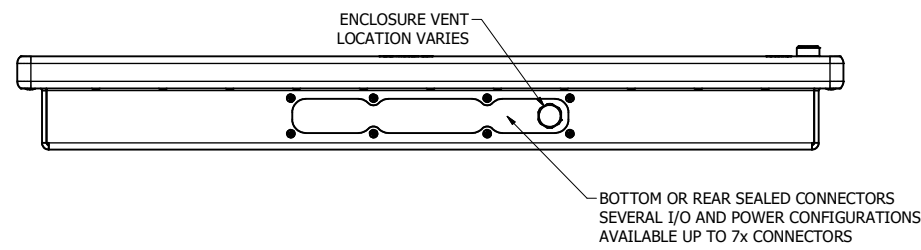

21.5" AW4 DIVERSE MOUNTING (Monitor)

PRELIMINARY DRAWING  
DIMENSIONS ARE SUBJECT TO CHANGE

REVISION HISTORY			
REV	DATE	INITIALS	DESCRIPTION
0	4/12/2021	TAK	INITIAL RELEASE

8x #6-32 7.44  
FOR ALL-WEATHER STYLE PANEL MOUNT

DRAWN BY: TAK		4/26/2017	
USE WITH PRODUCT NUMBER			
TITLE			
MATERIAL & FINISH			
SHEET	SIZE	PART NUMBER	REV
2 of 4	D	VTAW4M215bADA	0
TOLERANCES: .XX=.01 .XXX=.005			

OUTLINE DRAWING  
ALL-WEATHER - GEN 4