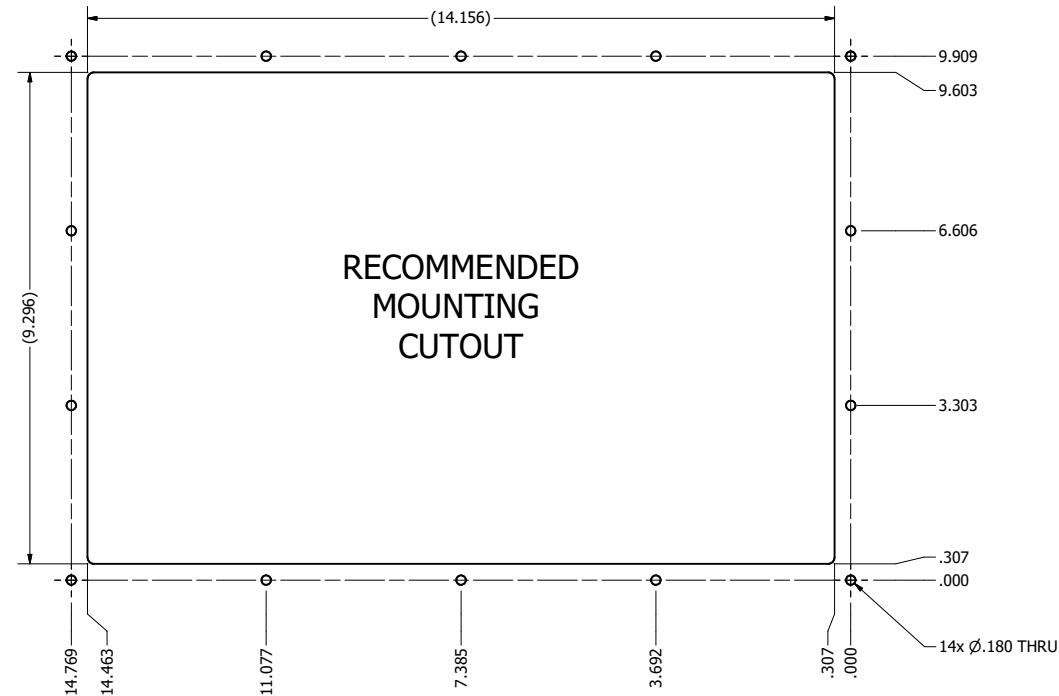

12.1" AW4 CONSOLE MOUNT EXTREME (Monitor)

PRELIMINARY DRAWING
DIMENSIONS ARE SUBJECT TO CHANGE

REVISION HISTORY			
REV	DATE	INITIALS	DESCRIPTION
0	4/12/2021	maw	INITIAL RELEASE

DRAWN BY:		USE WITH PRODUCT NUMBER		
MATERIAL & FINISH		TITLE		
TOLERANCES: .XX=.01 .XXX=.005		SHEET 4 OF 4		OUTLINE DRAWING ALL-WEATHER - GEN 4
		SIZE D	PART NUMBER VTAW4M121cXA	REV 0