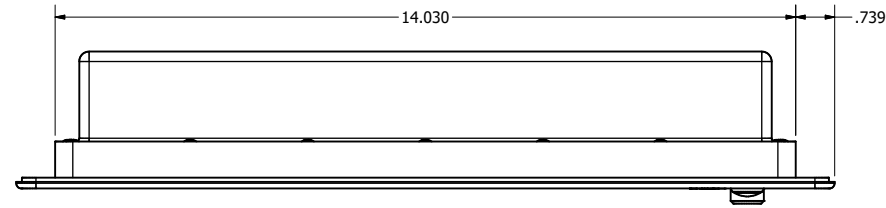

12.1" AW4 CONSOLE MOUNT EXTREME (Monitor)

PRELIMINARY DRAWING
DIMENSIONS ARE SUBJECT TO CHANGE

REVISION HISTORY			
REV	DATE	INITIALS	DESCRIPTION
0	4/12/2021	maw	INITIAL RELEASE

DRAWN BY:		USE WITH PRODUCT NUMBER		
MATERIAL & FINISH		TITLE		
TOLERANCES: .XX=.01 .XXX=.005		SHEET 4 OF 4		OUTLINE DRAWING ALL-WEATHER - GEN 4
		SIZE D	PART NUMBER VTAW4M121cXA	REV 0