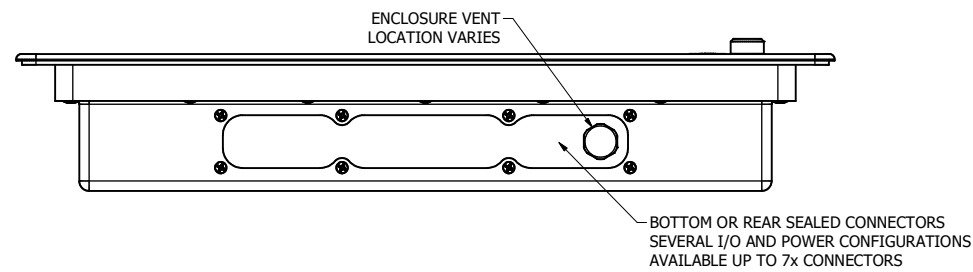

12.1" AW4 CONSOLE MOUNT EXTREME (Monitor)

PRELIMINARY DRAWING
DIMENSIONS ARE SUBJECT TO CHANGE

REVISION HISTORY			
REV	DATE	INITIALS	DESCRIPTION
0	4/12/2021	maw	INITIAL RELEASE

DRAWN BY:		USE WITH PRODUCT NUMBER		
MATERIAL & FINISH		TITLE		
TOLERANCES: .XX=.01 .XXX=.005		SHEET 4 OF 4		OUTLINE DRAWING ALL-WEATHER - GEN 4
		SIZE D	PART NUMBER VTAW4M121cXA	REV 0