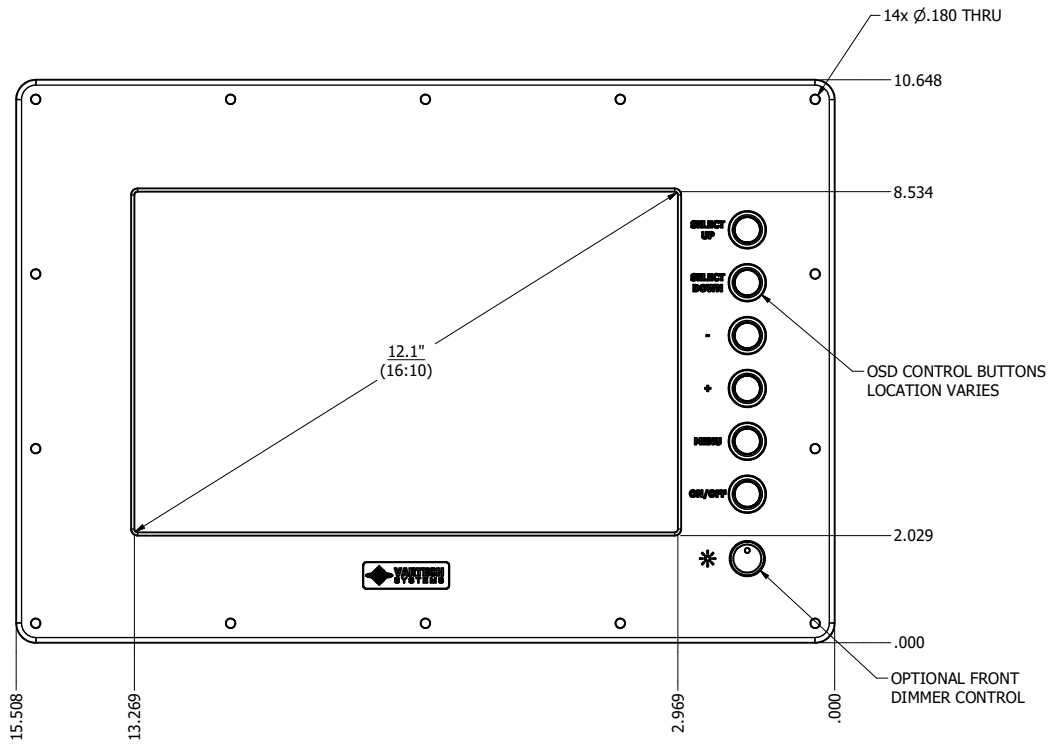

12.1" AW4 CONSOLE MOUNT EXTREME (Monitor)

PRELIMINARY DRAWING
DIMENSIONS ARE SUBJECT TO CHANGE

REVISION HISTORY			
REV	DATE	INITIALS	DESCRIPTION
0	4/12/2021	maw	INITIAL RELEASE

DRAWN BY:		USE WITH PRODUCT NUMBER		
MATERIAL & FINISH		TITLE		
TOLERANCES: .XX=.01 .XXX=.005		SHEET 4 OF 4		OUTLINE DRAWING ALL-WEATHER - GEN 4
		SIZE D	PART NUMBER VTAW4M121cXA	REV 0