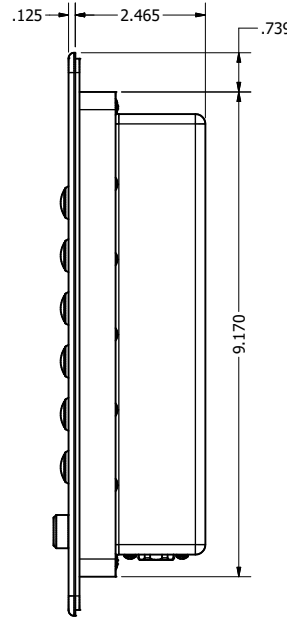

12.1" AW4 CONSOLE MOUNT EXTREME (Monitor)

PRELIMINARY DRAWING
DIMENSIONS ARE SUBJECT TO CHANGE

REVISION HISTORY			
REV	DATE	INITIALS	DESCRIPTION
0	4/12/2021	maw	INITIAL RELEASE

DRAWN BY:		USE WITH PRODUCT NUMBER		
MATERIAL & FINISH		TITLE		
TOLERANCES: .XX=.01 .XXX=.005		SHEET 4 OF 4		OUTLINE DRAWING ALL-WEATHER - GEN 4
		SIZE D	PART NUMBER VTAW4M121cXA	REV 0