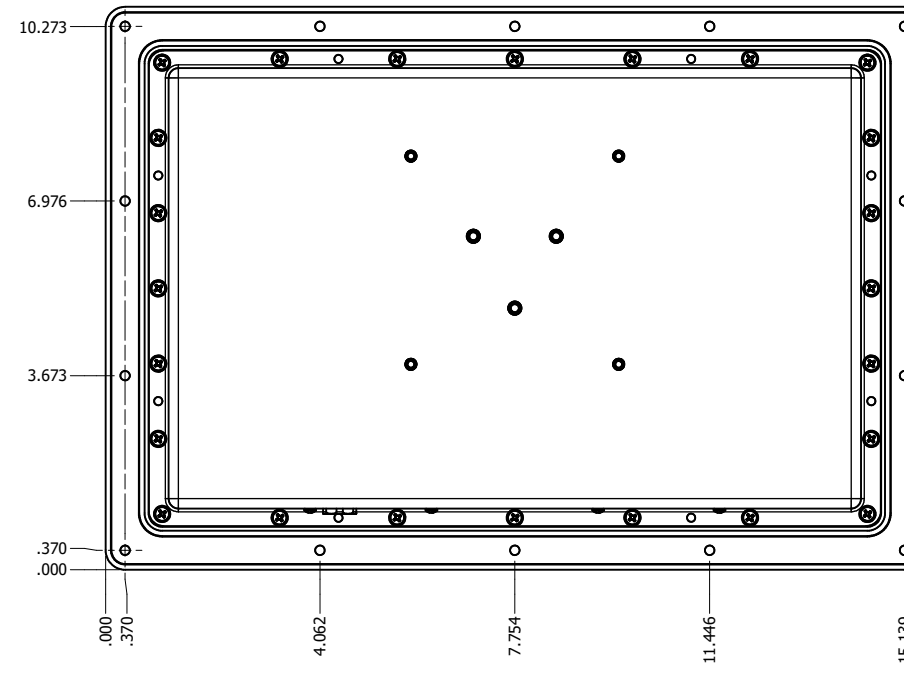

12.1" AW4 CONSOLE MOUNT EXTREME (Monitor)

PRELIMINARY DRAWING
DIMENSIONS ARE SUBJECT TO CHANGE

REVISION HISTORY			
REV	DATE	INITIALS	DESCRIPTION
0	4/12/2021	maw	INITIAL RELEASE

DRAWN BY:		USE WITH PRODUCT NUMBER		
MATERIAL & FINISH		TITLE		
TOLERANCES: .XX=.01 .XXX=.005		SHEET 4 OF 4		OUTLINE DRAWING ALL-WEATHER - GEN 4
		SIZE D	PART NUMBER VTAW4M121cXA	REV 0