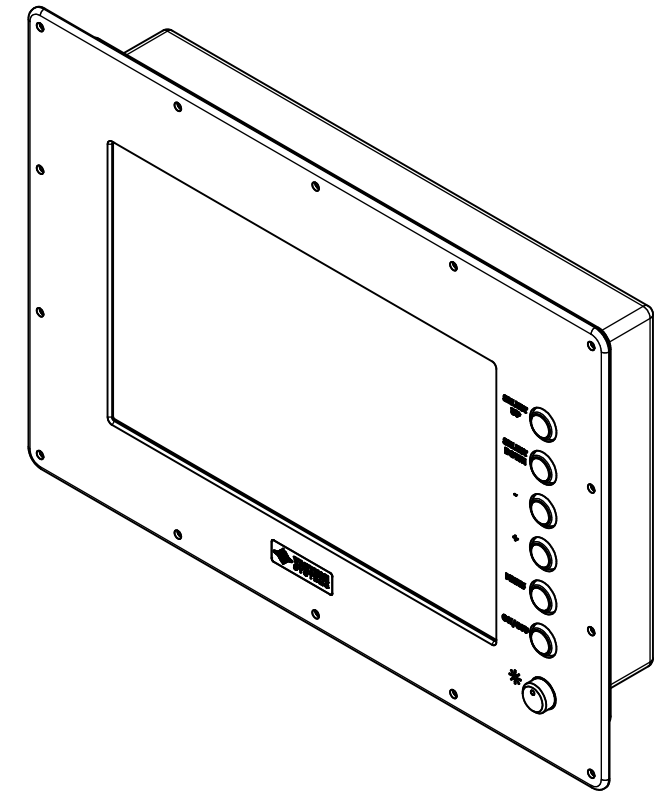

12.1" AW4 CONSOLE MOUNT EXTREME (Monitor)

PRELIMINARY DRAWING
DIMENSIONS ARE SUBJECT TO CHANGE

REVISION HISTORY			
REV	DATE	INITIALS	DESCRIPTION
0	4/12/2021	maw	INITIAL RELEASE

DRAWN BY:		USE WITH PRODUCT NUMBER		
MATERIAL & FINISH		TITLE		
TOLERANCES: .XX=.01 .XXX=.005		SHEET 4 OF 4		OUTLINE DRAWING ALL-WEATHER - GEN 4
		SIZE D	PART NUMBER VTAW4M121cXA	REV 0