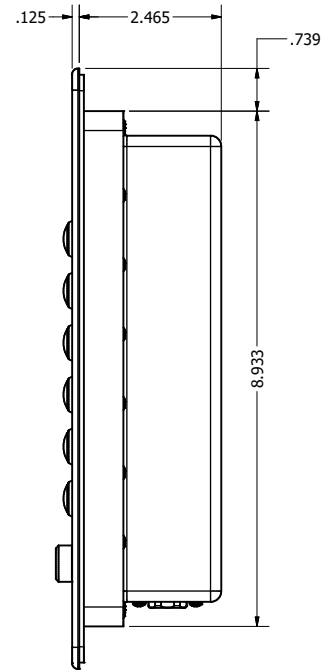

10.4" AW4 DIVERSE MOUNTING (Monitor)

PRELIMINARY DRAWING
DIMENSIONS ARE SUBJECT TO CHANGE

REVISION HISTORY			
REV	DATE	INITIALS	DESCRIPTION
0	4/12/2021	maw	INITIAL RELEASE

DRAWN BY: mwitham		4/27/2021		
USE WITH PRODUCT NUMBER				
MATERIAL & FINISH				TITLE
				OUTLINE DRAWING ALL-WEATHER - GEN 4
SHEET	SIZE	PART NUMBER	REV	
2 of 4	D	VTAW4M104aADA	0	
TOLERANCES: .XX=.01 .XXX=.005				

10.4" AW4 CONSOLE MOUNT EXTREME (Monitor)

PRELIMINARY DRAWING
DIMENSIONS ARE SUBJECT TO CHANGE

REVISION HISTORY			
REV	DATE	INITIALS	DESCRIPTION
0	4/12/2021	maw	INITIAL RELEASE

DRAWN BY: mwitham		4/27/2021		
USE WITH PRODUCT NUMBER				
MATERIAL & FINISH				TITLE
				OUTLINE DRAWING ALL-WEATHER - GEN 4
SHEET	SIZE	PART NUMBER	REV	
4 of 4	D	VTAW4M104aCXA	0	
TOLERANCES: .XX=.01 .XXX=.005				