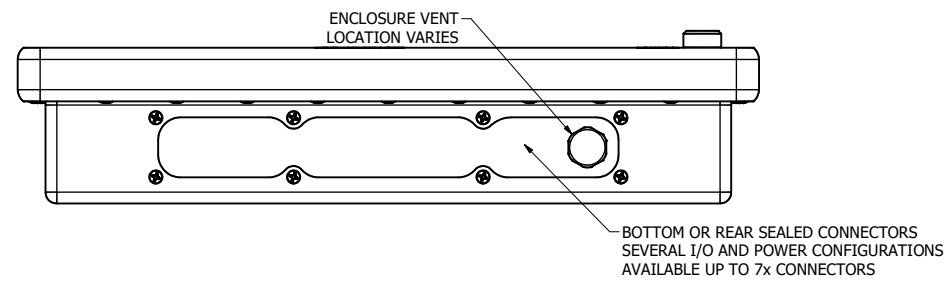

10.4" AW4 DIVERSE MOUNTING (Monitor)

PRELIMINARY DRAWING
DIMENSIONS ARE SUBJECT TO CHANGE

REVISION HISTORY			
REV	DATE	INITIALS	DESCRIPTION
0	4/12/2021	maw	INITIAL RELEASE

DRAWN BY: mwitham		4/27/2021		
USE WITH PRODUCT NUMBER				
MATERIAL & FINISH				TITLE
				OUTLINE DRAWING ALL-WEATHER - GEN 4
SHEET	SIZE	PART NUMBER	REV	
2 of 4	D	VTAW4M104aADA	0	
TOLERANCES: .XX=.01 .XXX=.005				

10.4" AW4 CONSOLE MOUNT EXTREME (Monitor)

PRELIMINARY DRAWING
DIMENSIONS ARE SUBJECT TO CHANGE

REVISION HISTORY			
REV	DATE	INITIALS	DESCRIPTION
0	4/12/2021	maw	INITIAL RELEASE

DRAWN BY: mwitham		4/27/2021		
USE WITH PRODUCT NUMBER				
MATERIAL & FINISH				TITLE
				OUTLINE DRAWING ALL-WEATHER - GEN 4
SHEET	SIZE	PART NUMBER	REV	
4 of 4	D	VTAW4M104aCXA	0	
TOLERANCES: .XX=.01 .XXX=.005				