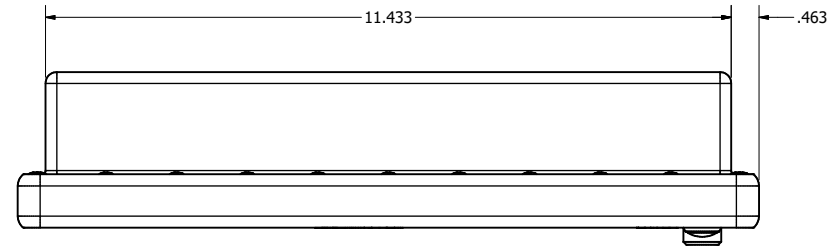

10.4" AW4 DIVERSE MOUNTING (Monitor)

PRELIMINARY DRAWING
DIMENSIONS ARE SUBJECT TO CHANGE

REVISION HISTORY			
REV	DATE	INITIALS	DESCRIPTION
0	4/12/2021	maw	INITIAL RELEASE

DRAWN BY: mwitham		4/27/2021		
USE WITH PRODUCT NUMBER				
MATERIAL & FINISH				TITLE
				OUTLINE DRAWING ALL-WEATHER - GEN 4
SHEET	SIZE	PART NUMBER	REV	
2 of 4	D	VTAW4M104aADA	0	
TOLERANCES: .XX=.01 .XXX=.005				

10.4" AW4 CONSOLE MOUNT EXTREME (Monitor)

PRELIMINARY DRAWING
DIMENSIONS ARE SUBJECT TO CHANGE

REVISION HISTORY			
REV	DATE	INITIALS	DESCRIPTION
0	4/12/2021	maw	INITIAL RELEASE

DRAWN BY: mwitham		4/27/2021		
USE WITH PRODUCT NUMBER				
MATERIAL & FINISH				TITLE
				OUTLINE DRAWING ALL-WEATHER - GEN 4
SHEET	SIZE	PART NUMBER	REV	
4 of 4	D	VTAW4M104aCXA	0	
TOLERANCES: .XX=.01 .XXX=.005				