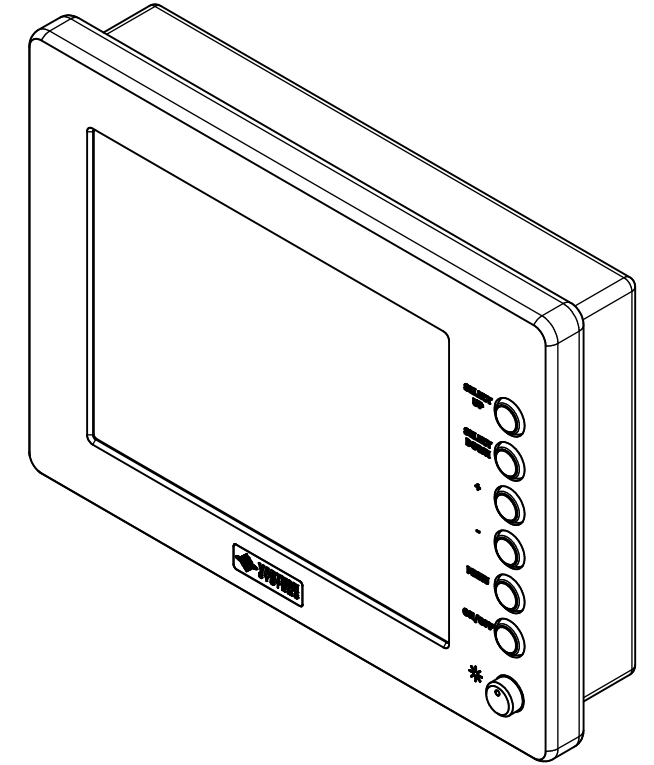

10.4" AW4 DIVERSE MOUNTING (Monitor)

PRELIMINARY DRAWING
DIMENSIONS ARE SUBJECT TO CHANGE

REVISION HISTORY			
REV	DATE	INITIALS	DESCRIPTION
0	4/12/2021	maw	INITIAL RELEASE

DRAWN BY: mwitham		4/27/2021		
USE WITH PRODUCT NUMBER				
MATERIAL & FINISH				TITLE
				OUTLINE DRAWING ALL-WEATHER - GEN 4
SHEET	SIZE	PART NUMBER	REV	
2 of 4	D	VTAW4M104aADA	0	
TOLERANCES: .XX=.01 .XXX=.005				

10.4" AW4 CONSOLE MOUNT EXTREME (Monitor)

PRELIMINARY DRAWING
DIMENSIONS ARE SUBJECT TO CHANGE

REVISION HISTORY			
REV	DATE	INITIALS	DESCRIPTION
0	4/12/2021	maw	INITIAL RELEASE

DRAWN BY: mwitham		4/27/2021		
USE WITH PRODUCT NUMBER				
MATERIAL & FINISH				TITLE
				OUTLINE DRAWING ALL-WEATHER - GEN 4
SHEET	SIZE	PART NUMBER	REV	
4 of 4	D	VTAW4M104aCXA	0	
TOLERANCES: .XX=.01 .XXX=.005				