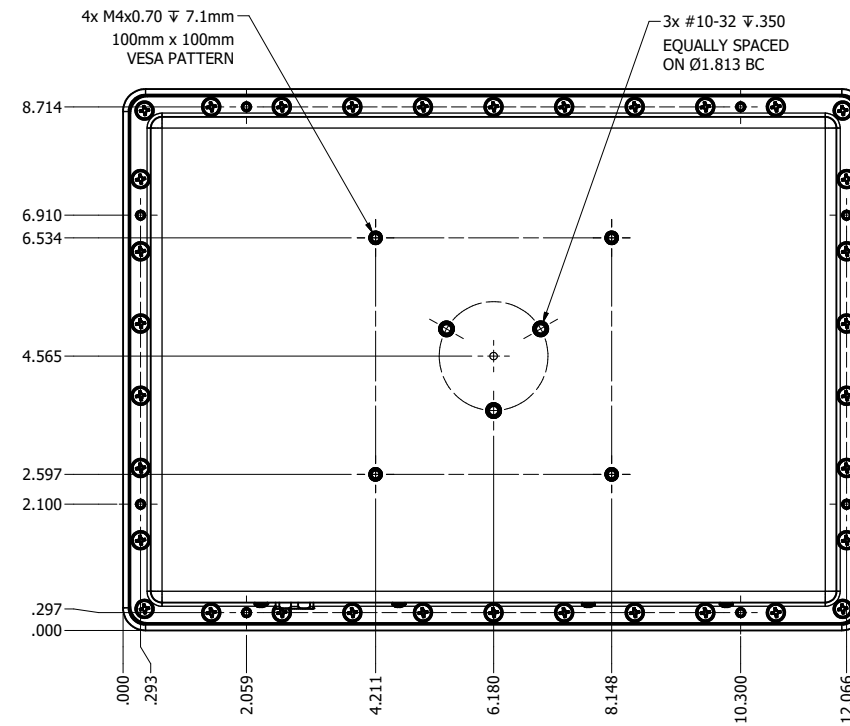

10.4" AW4 DIVERSE MOUNTING (Monitor)

PRELIMINARY DRAWING
DIMENSIONS ARE SUBJECT TO CHANGE

REVISION HISTORY			
REV	DATE	INITIALS	DESCRIPTION
0	4/12/2021	maw	INITIAL RELEASE

DRAWN BY: mwitham		4/27/2021		
USE WITH PRODUCT NUMBER				
MATERIAL & FINISH				TITLE
				OUTLINE DRAWING ALL-WEATHER - GEN 4
SHEET	SIZE	PART NUMBER	REV	
2 of 4	D	VTAW4M104aADA	0	
TOLERANCES: .XX=.01 .XXX=.005				

10.4" AW4 CONSOLE MOUNT EXTREME (Monitor)

PRELIMINARY DRAWING
DIMENSIONS ARE SUBJECT TO CHANGE

REVISION HISTORY			
REV	DATE	INITIALS	DESCRIPTION
0	4/12/2021	maw	INITIAL RELEASE

DRAWN BY: mwitham		4/27/2021		
USE WITH PRODUCT NUMBER				
MATERIAL & FINISH				TITLE
				OUTLINE DRAWING ALL-WEATHER - GEN 4
SHEET	SIZE	PART NUMBER	REV	
4 of 4	D	VTAW4M104aCXA	0	
TOLERANCES: .XX=.01 .XXX=.005				