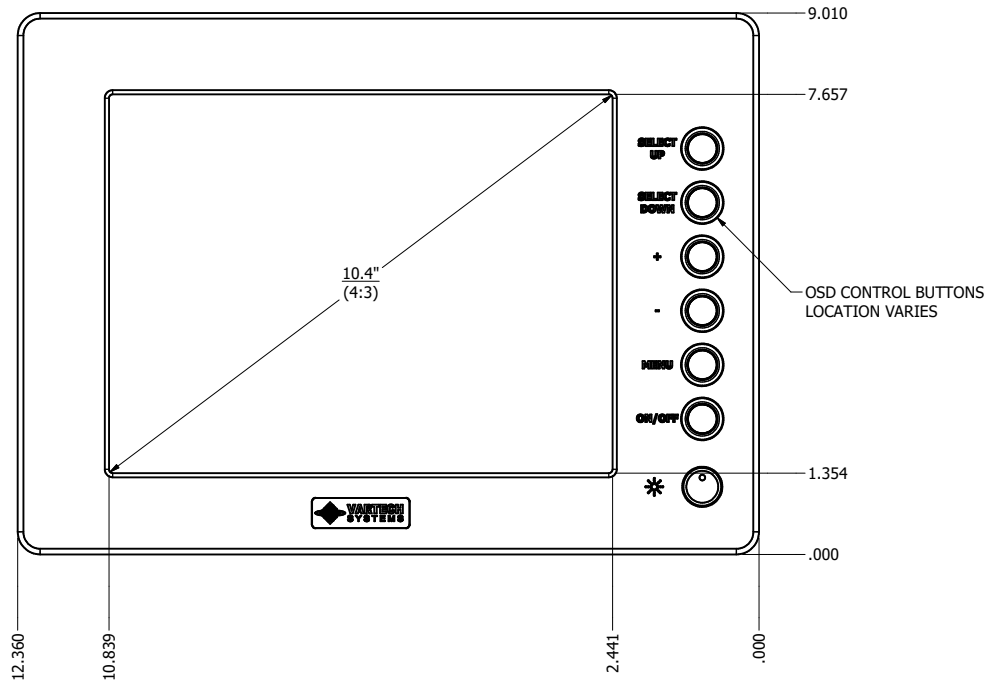

10.4" AW4 DIVERSE MOUNTING (Monitor)

PRELIMINARY DRAWING
DIMENSIONS ARE SUBJECT TO CHANGE

REVISION HISTORY			
REV	DATE	INITIALS	DESCRIPTION
0	4/12/2021	maw	INITIAL RELEASE

DRAWN BY: mwitham		4/27/2021		
USE WITH PRODUCT NUMBER				
MATERIAL & FINISH				TITLE
				OUTLINE DRAWING ALL-WEATHER - GEN 4
SHEET	SIZE	PART NUMBER	REV	
2 of 4	D	VTAW4M104aADA	0	
TOLERANCES: .XX=.01 .XXX=.005				

10.4" AW4 CONSOLE MOUNT EXTREME (Monitor)

PRELIMINARY DRAWING
DIMENSIONS ARE SUBJECT TO CHANGE

REVISION HISTORY			
REV	DATE	INITIALS	DESCRIPTION
0	4/12/2021	maw	INITIAL RELEASE

DRAWN BY: mwitham		4/27/2021		
USE WITH PRODUCT NUMBER				
MATERIAL & FINISH				TITLE
				OUTLINE DRAWING ALL-WEATHER - GEN 4
SHEET	SIZE	PART NUMBER	REV	
4 of 4	D	VTAW4M104aCXA	0	
TOLERANCES: .XX=.01 .XXX=.005				