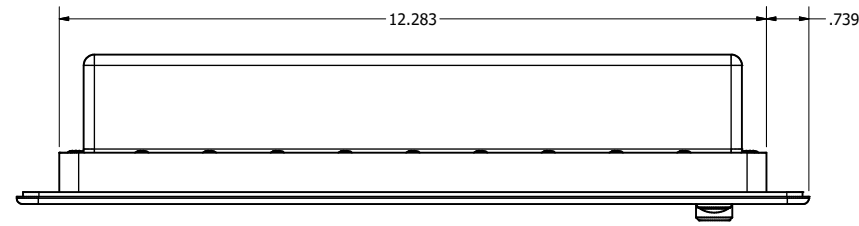

10.4" AW4 DIVERSE MOUNTING (Monitor)

PRELIMINARY DRAWING
DIMENSIONS ARE SUBJECT TO CHANGE

REVISION HISTORY			
REV	DATE	INITIALS	DESCRIPTION
0	4/12/2021	maw	INITIAL RELEASE

DRAWN BY: mwitham		4/27/2021		
USE WITH PRODUCT NUMBER				
MATERIAL & FINISH				TITLE
				OUTLINE DRAWING ALL-WEATHER - GEN 4
SHEET	SIZE	PART NUMBER	REV	
2 of 4	D	VTAW4M104aADA	0	
TOLERANCES: .XX=.01 .XXX=.005				

10.4" AW4 CONSOLE MOUNT EXTREME (Monitor)

PRELIMINARY DRAWING
DIMENSIONS ARE SUBJECT TO CHANGE

REVISION HISTORY			
REV	DATE	INITIALS	DESCRIPTION
0	4/12/2021	maw	INITIAL RELEASE

DRAWN BY: mwitham		4/27/2021		
USE WITH PRODUCT NUMBER				
MATERIAL & FINISH				TITLE
				OUTLINE DRAWING ALL-WEATHER - GEN 4
SHEET	SIZE	PART NUMBER	REV	
4 of 4	D	VTAW4M104aCXA	0	
TOLERANCES: .XX=.01 .XXX=.005				