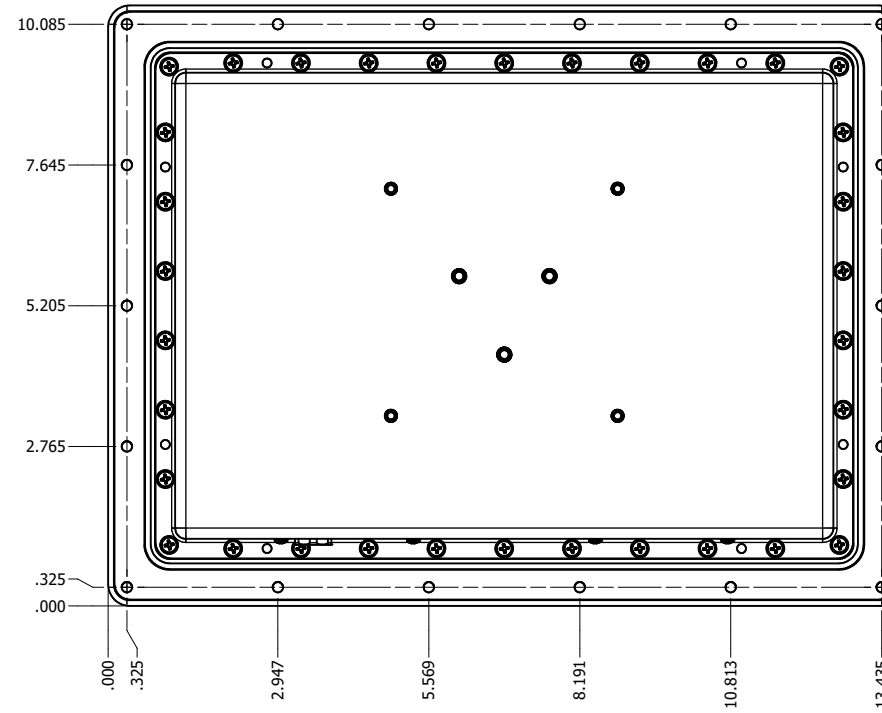

10.4" AW4 DIVERSE MOUNTING (Monitor)

PRELIMINARY DRAWING
DIMENSIONS ARE SUBJECT TO CHANGE

REVISION HISTORY			
REV	DATE	INITIALS	DESCRIPTION
0	4/12/2021	maw	INITIAL RELEASE

DRAWN BY: mwitham		4/27/2021		
USE WITH PRODUCT NUMBER				
MATERIAL & FINISH				TITLE
				OUTLINE DRAWING ALL-WEATHER - GEN 4
SHEET	SIZE	PART NUMBER	REV	
2 of 4	D	VTAW4M104aADA	0	
TOLERANCES: .XX=.01 .XXX=.005				

10.4" AW4 CONSOLE MOUNT EXTREME (Monitor)

PRELIMINARY DRAWING
DIMENSIONS ARE SUBJECT TO CHANGE

REVISION HISTORY			
REV	DATE	INITIALS	DESCRIPTION
0	4/12/2021	maw	INITIAL RELEASE

DRAWN BY: mwitham		4/27/2021		
USE WITH PRODUCT NUMBER				
MATERIAL & FINISH				TITLE
				OUTLINE DRAWING ALL-WEATHER - GEN 4
SHEET	SIZE	PART NUMBER	REV	
4 of 4	D	VTAW4M104aCXA	0	
TOLERANCES: .XX=.01 .XXX=.005				