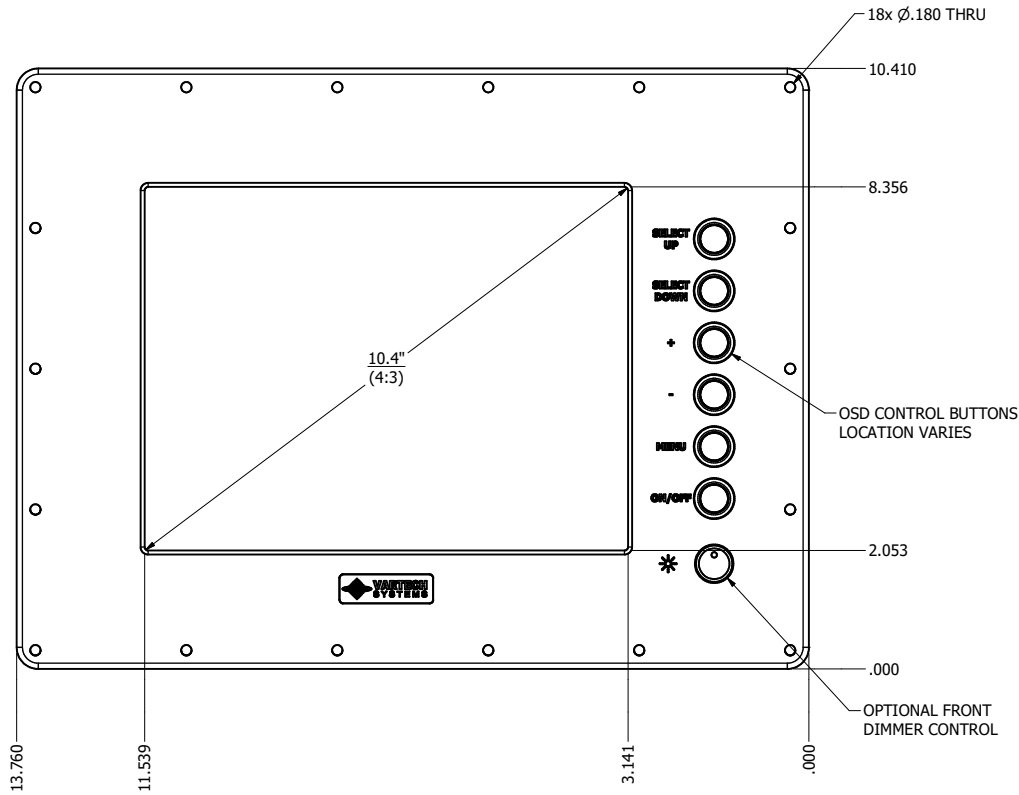

10.4" AW4 DIVERSE MOUNTING (Monitor)

PRELIMINARY DRAWING
DIMENSIONS ARE SUBJECT TO CHANGE

REVISION HISTORY			
REV	DATE	INITIALS	DESCRIPTION
0	4/12/2021	maw	INITIAL RELEASE

DRAWN BY: mwitham		4/27/2021		
USE WITH PRODUCT NUMBER				
MATERIAL & FINISH				TITLE
				OUTLINE DRAWING ALL-WEATHER - GEN 4
SHEET	SIZE	PART NUMBER	REV	
2 of 4	D	VTAW4M104aADA	0	
TOLERANCES: .XX=.01 .XXX=.005				

10.4" AW4 CONSOLE MOUNT EXTREME (Monitor)

PRELIMINARY DRAWING
DIMENSIONS ARE SUBJECT TO CHANGE

REVISION HISTORY			
REV	DATE	INITIALS	DESCRIPTION
0	4/12/2021	maw	INITIAL RELEASE

DRAWN BY: mwitham		4/27/2021		
USE WITH PRODUCT NUMBER				
MATERIAL & FINISH				TITLE
				OUTLINE DRAWING ALL-WEATHER - GEN 4
SHEET	SIZE	PART NUMBER	REV	
4 of 4	D	VTAW4M104aCXA	0	
TOLERANCES: .XX=.01 .XXX=.005				