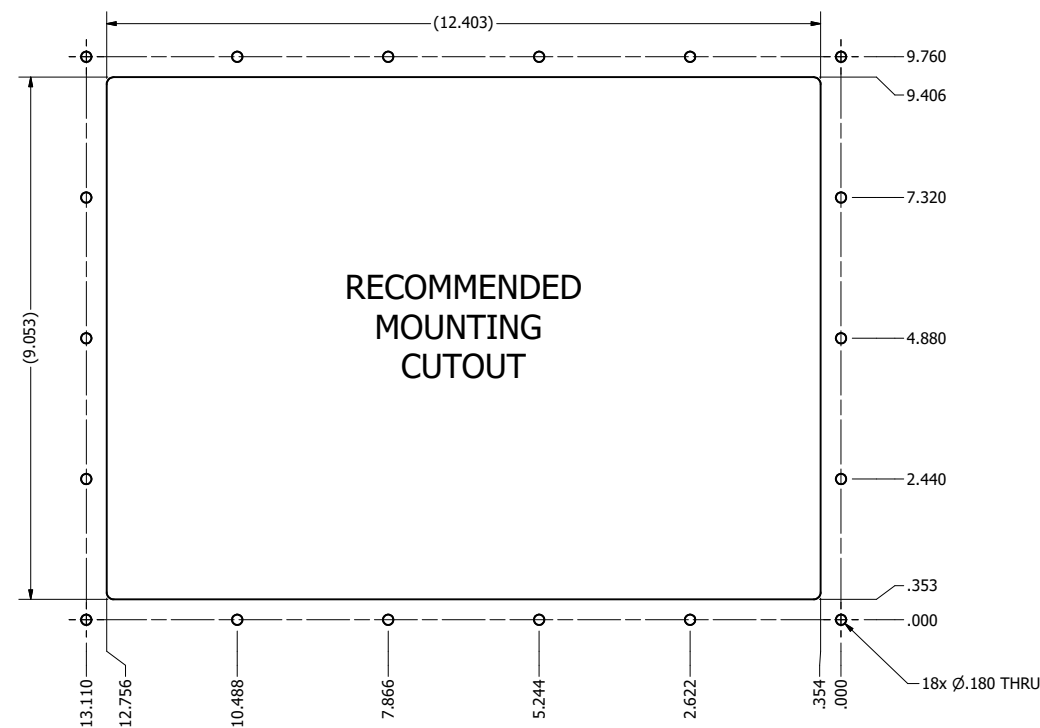

10.4" AW4 DIVERSE MOUNTING (Monitor)

PRELIMINARY DRAWING
DIMENSIONS ARE SUBJECT TO CHANGE

REVISION HISTORY			
REV	DATE	INITIALS	DESCRIPTION
0	4/12/2021	maw	INITIAL RELEASE

DRAWN BY: mwitham		4/27/2021		
USE WITH PRODUCT NUMBER				
MATERIAL & FINISH				TITLE
				OUTLINE DRAWING ALL-WEATHER - GEN 4
SHEET	SIZE	PART NUMBER	REV	
2 of 4	D	VTAW4M104aADA	0	
TOLERANCES: .XX=.01 .XXX=.005				

10.4" AW4 CONSOLE MOUNT EXTREME (Monitor)

PRELIMINARY DRAWING
DIMENSIONS ARE SUBJECT TO CHANGE

REVISION HISTORY			
REV	DATE	INITIALS	DESCRIPTION
0	4/12/2021	maw	INITIAL RELEASE

DRAWN BY: mwitham		4/27/2021		
USE WITH PRODUCT NUMBER				
MATERIAL & FINISH				TITLE
				OUTLINE DRAWING ALL-WEATHER - GEN 4
SHEET	SIZE	PART NUMBER	REV	
4 of 4	D	VTAW4M104aCXA	0	
TOLERANCES: .XX=.01 .XXX=.005				