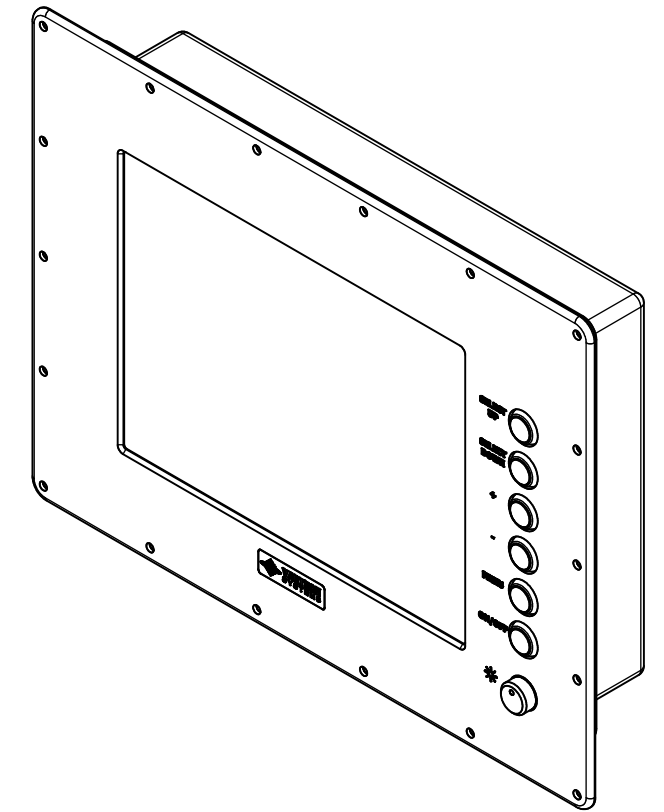

10.4" AW4 DIVERSE MOUNTING (Monitor)

PRELIMINARY DRAWING
DIMENSIONS ARE SUBJECT TO CHANGE

REVISION HISTORY			
REV	DATE	INITIALS	DESCRIPTION
0	4/12/2021	maw	INITIAL RELEASE

DRAWN BY: mwitham		4/27/2021		
USE WITH PRODUCT NUMBER				
MATERIAL & FINISH				TITLE
				OUTLINE DRAWING ALL-WEATHER - GEN 4
SHEET	SIZE	PART NUMBER	REV	
2 of 4	D	VTAW4M104aADA	0	
TOLERANCES: .XX=.01 .XXX=.005				

10.4" AW4 CONSOLE MOUNT EXTREME (Monitor)

PRELIMINARY DRAWING
DIMENSIONS ARE SUBJECT TO CHANGE

REVISION HISTORY			
REV	DATE	INITIALS	DESCRIPTION
0	4/12/2021	maw	INITIAL RELEASE

DRAWN BY: mwitham		4/27/2021		
USE WITH PRODUCT NUMBER				
MATERIAL & FINISH				TITLE
				OUTLINE DRAWING ALL-WEATHER - GEN 4
SHEET	SIZE	PART NUMBER	REV	
4 of 4	D	VTAW4M104aCXA	0	
TOLERANCES: .XX=.01 .XXX=.005				