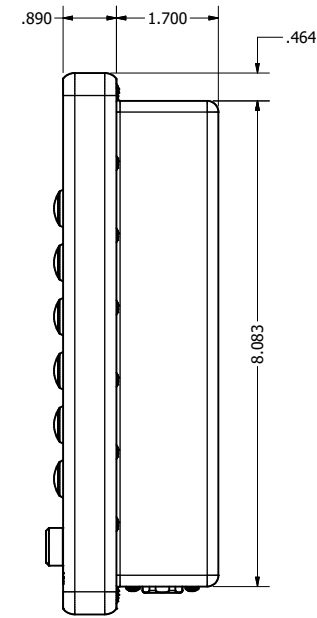

10.4" AW4 DIVERSE MOUNTING (Monitor)

PRELIMINARY DRAWING
DIMENSIONS ARE SUBJECT TO CHANGE

REVISION HISTORY			
REV	DATE	INITIALS	DESCRIPTION
0	4/12/2021	maw	INITIAL RELEASE

DRAWN BY: mwitham		4/27/2021		
USE WITH PRODUCT NUMBER				
MATERIAL & FINISH				TITLE
				OUTLINE DRAWING ALL-WEATHER - GEN 4
SHEET	SIZE	PART NUMBER	REV	
2 of 4	D	VTAW4M104aADA	0	
TOLERANCES: .XX=.01 .XXX=.005				

10.4" AW4 CONSOLE MOUNT EXTREME (Monitor)

PRELIMINARY DRAWING
DIMENSIONS ARE SUBJECT TO CHANGE

REVISION HISTORY			
REV	DATE	INITIALS	DESCRIPTION
0	4/12/2021	maw	INITIAL RELEASE

DRAWN BY: mwitham		4/27/2021		
USE WITH PRODUCT NUMBER				
MATERIAL & FINISH				TITLE
				OUTLINE DRAWING ALL-WEATHER - GEN 4
SHEET	SIZE	PART NUMBER	REV	
4 of 4	D	VTAW4M104aCXA	0	
TOLERANCES: .XX=.01 .XXX=.005				