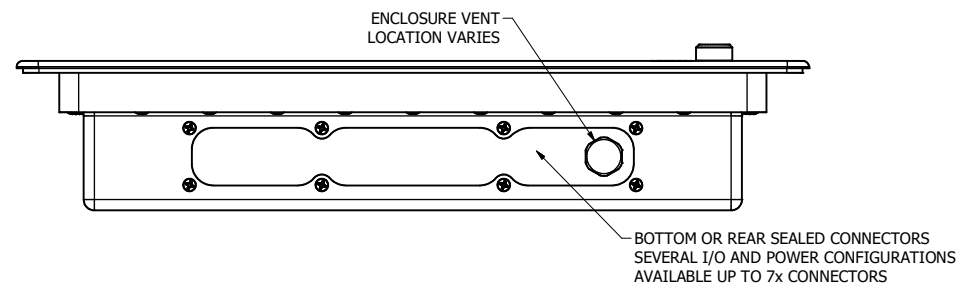

10.4" AW4 DIVERSE MOUNTING (Monitor)

PRELIMINARY DRAWING
DIMENSIONS ARE SUBJECT TO CHANGE

REVISION HISTORY			
REV	DATE	INITIALS	DESCRIPTION
0	4/12/2021	maw	INITIAL RELEASE

DRAWN BY: mwitham		4/27/2021		
USE WITH PRODUCT NUMBER				
MATERIAL & FINISH				TITLE
				OUTLINE DRAWING ALL-WEATHER - GEN 4
SHEET	SIZE	PART NUMBER	REV	
2 of 4	D	VTAW4M104aADA	0	
TOLERANCES: .XX=.01 .XXX=.005				

10.4" AW4 CONSOLE MOUNT EXTREME (Monitor)

PRELIMINARY DRAWING
DIMENSIONS ARE SUBJECT TO CHANGE

REVISION HISTORY			
REV	DATE	INITIALS	DESCRIPTION
0	4/12/2021	maw	INITIAL RELEASE

DRAWN BY: mwitham		4/27/2021		
USE WITH PRODUCT NUMBER				
MATERIAL & FINISH				TITLE
				OUTLINE DRAWING ALL-WEATHER - GEN 4
SHEET	SIZE	PART NUMBER	REV	
4 of 4	D	VTAW4M104aCXA	0	
TOLERANCES: .XX=.01 .XXX=.005				