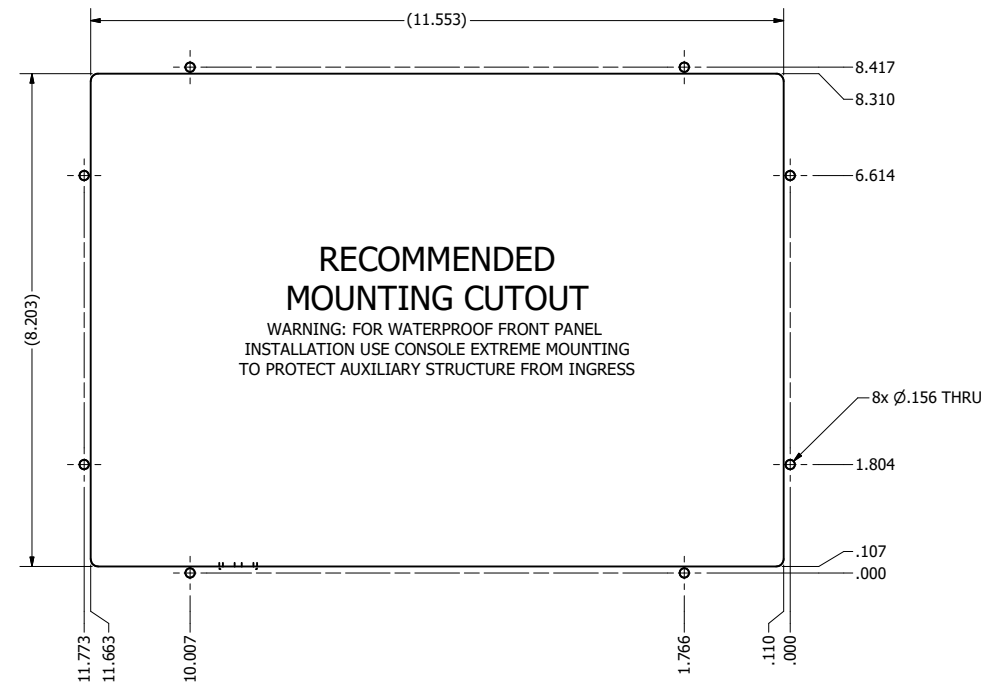

10.4" AW4 DIVERSE MOUNTING (Monitor)

PRELIMINARY DRAWING
DIMENSIONS ARE SUBJECT TO CHANGE

REVISION HISTORY			
REV	DATE	INITIALS	DESCRIPTION
0	4/12/2021	maw	INITIAL RELEASE

DRAWN BY: mwitham		4/27/2021		
USE WITH PRODUCT NUMBER				
MATERIAL & FINISH				TITLE
				OUTLINE DRAWING ALL-WEATHER - GEN 4
SHEET	SIZE	PART NUMBER	REV	
2 of 4	D	VTAW4M104aADA	0	
TOLERANCES: .XX=.01 .XXX=.005				

10.4" AW4 CONSOLE MOUNT EXTREME (Monitor)

PRELIMINARY DRAWING
DIMENSIONS ARE SUBJECT TO CHANGE

REVISION HISTORY			
REV	DATE	INITIALS	DESCRIPTION
0	4/12/2021	maw	INITIAL RELEASE

DRAWN BY: mwitham		4/27/2021		
USE WITH PRODUCT NUMBER				
MATERIAL & FINISH				TITLE
				OUTLINE DRAWING ALL-WEATHER - GEN 4
SHEET	SIZE	PART NUMBER	REV	
4 of 4	D	VTAW4M104aCXA	0	
TOLERANCES: .XX=.01 .XXX=.005				