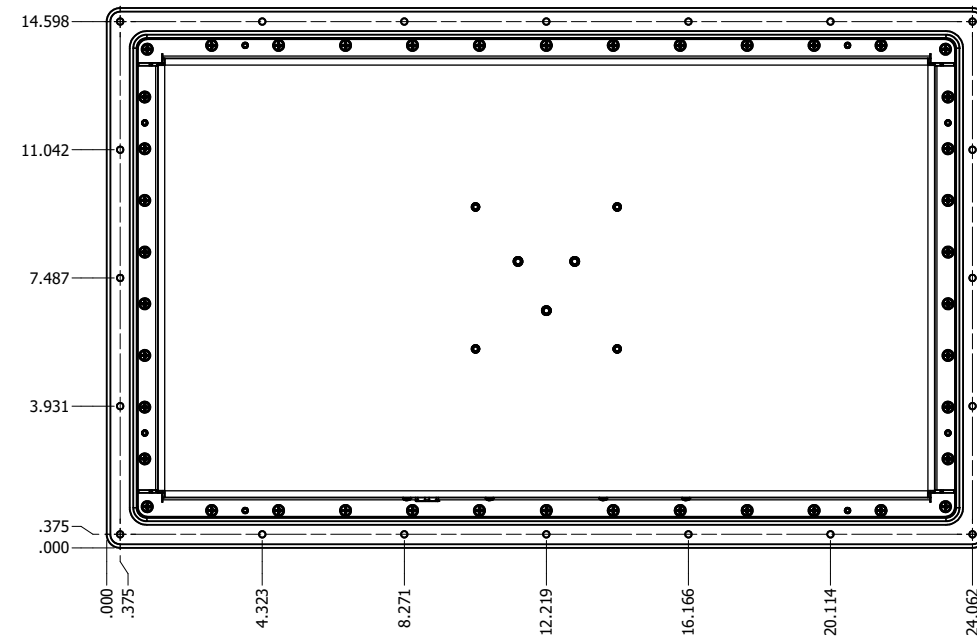

21.5" AW4 DIVERSE MOUNTING (Computer)

PRELIMINARY DRAWING
DIMENSIONS ARE SUBJECT TO CHANGE

REVISION HISTORY			
REV	DATE	INITIALS	DESCRIPTION
0	4/12/2021	TAK	INITIAL RELEASE

8x #6-32 x .44 FOR ALL-WEATHER STYLE PANEL MOUNT

DRAWN BY: TAK		4/26/2017		
USE WITH PRODUCT NUMBER				
TITLE				OUTLINE DRAWING ALL-WEATHER - GEN 4
MATERIAL & FINISH				
SHEET	SIZE	PART NUMBER	REV	
1 of 4	D	VTAW4C215bADA	0	
TOLERANCES: .XX=.01 .XXX=.005				

21.5" AW4 CONSOLE MOUNT EXTREME (Computer)

PRELIMINARY DRAWING
DIMENSIONS ARE SUBJECT TO CHANGE

REVISION HISTORY			
REV	DATE	INITIALS	DESCRIPTION
0	4/12/2021	TAK	INITIAL RELEASE

DRAWN BY: TAK		4/26/2017		
USE WITH PRODUCT NUMBER				
MATERIAL & FINISH				TITLE
				OUTLINE DRAWING ALL-WEATHER - GEN 4
SHEET	SIZE	PART NUMBER	REV	
3 of 4	D	VTAW4C215bCXA	0	
TOLERANCES: .XX=.01 .XXX=.005				