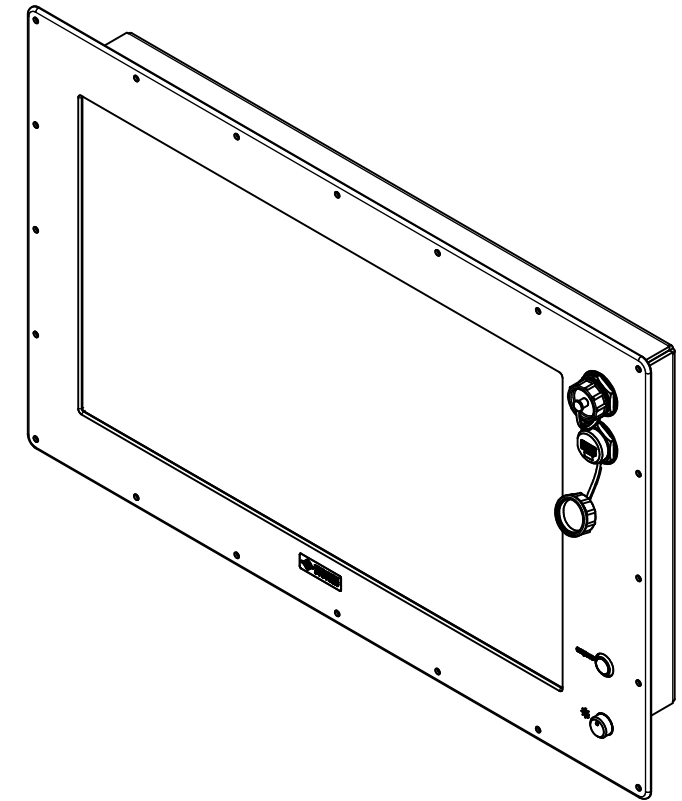

21.5" AW4 CONSOLE MOUNT EXTREME (Computer)

PRELIMINARY DRAWING
DIMENSIONS ARE SUBJECT TO CHANGE

REVISION HISTORY			
REV	DATE	INITIALS	DESCRIPTION
0	4/12/2021	TAK	INITIAL RELEASE

DRAWN BY: TAK		4/26/2017		
USE WITH PRODUCT NUMBER				
MATERIAL & FINISH				TITLE
				OUTLINE DRAWING ALL-WEATHER - GEN 4
SHEET	SIZE	PART NUMBER	REV	
3 of 4	D	VTAW4C215bCXA	0	
TOLERANCES: .XX=.01 .XXX=.005