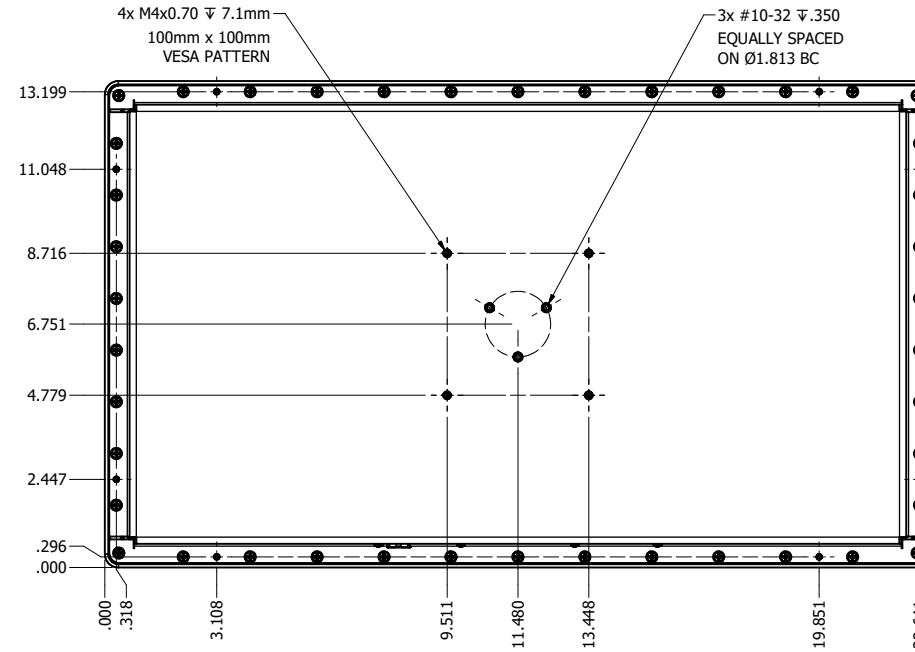

21.5" AW4 DIVERSE MOUNTING (Computer)

PRELIMINARY DRAWING
DIMENSIONS ARE SUBJECT TO CHANGE

REVISION HISTORY			
REV	DATE	INITIALS	DESCRIPTION
0	4/12/2021	TAK	INITIAL RELEASE

8x #6-32 x .44 FOR ALL-WEATHER STYLE PANEL MOUNT

DRAWN BY: TAK		4/26/2017		
USE WITH PRODUCT NUMBER				
TITLE				OUTLINE DRAWING ALL-WEATHER - GEN 4
MATERIAL & FINISH				
SHEET	SIZE	PART NUMBER	REV	
1 of 4	D	VTAW4C215bADA	0	
TOLERANCES: .XX=.01 .XXX=.005				

21.5" AW4 CONSOLE MOUNT EXTREME (Computer)

PRELIMINARY DRAWING
DIMENSIONS ARE SUBJECT TO CHANGE

REVISION HISTORY			
REV	DATE	INITIALS	DESCRIPTION
0	4/12/2021	TAK	INITIAL RELEASE

DRAWN BY: TAK		4/26/2017		
USE WITH PRODUCT NUMBER				
MATERIAL & FINISH				TITLE
				OUTLINE DRAWING ALL-WEATHER - GEN 4
SHEET	SIZE	PART NUMBER	REV	
3 of 4	D	VTAW4C215bCXA	0	
TOLERANCES: .XX=.01 .XXX=.005				