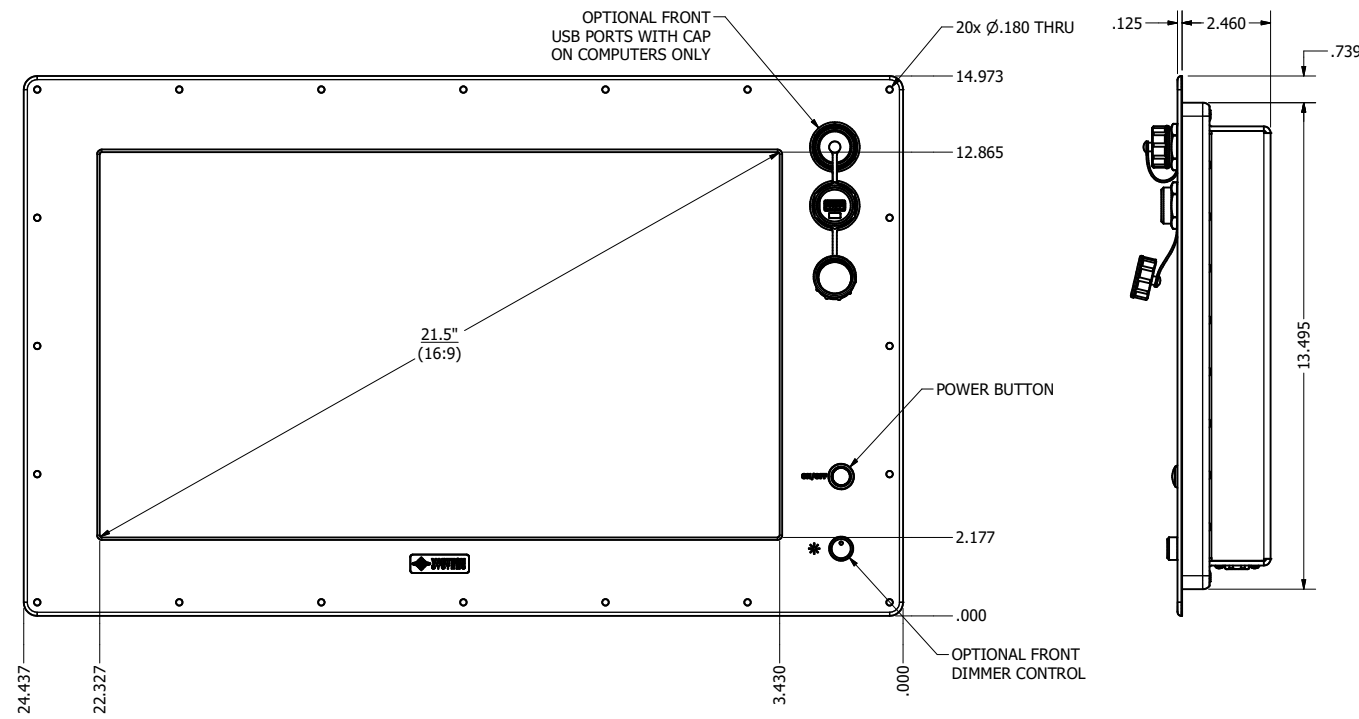

21.5" AW4 DIVERSE MOUNTING (Computer)

PRELIMINARY DRAWING
DIMENSIONS ARE SUBJECT TO CHANGE

REVISION HISTORY			
REV	DATE	INITIALS	DESCRIPTION
0	4/12/2021	TAK	INITIAL RELEASE

8x #6-32 x .44 FOR ALL-WEATHER STYLE PANEL MOUNT

DRAWN BY: TAK		4/26/2017		
USE WITH PRODUCT NUMBER				
TITLE				OUTLINE DRAWING ALL-WEATHER - GEN 4
MATERIAL & FINISH				
SHEET	SIZE	PART NUMBER	REV	
1 of 4	D	VTAW4C215bADA	0	
TOLERANCES: .XX=.01 .XXX=.005				

21.5" AW4 CONSOLE MOUNT EXTREME (Computer)

PRELIMINARY DRAWING
DIMENSIONS ARE SUBJECT TO CHANGE

REVISION HISTORY			
REV	DATE	INITIALS	DESCRIPTION
0	4/12/2021	TAK	INITIAL RELEASE

DRAWN BY: TAK		4/26/2017		
USE WITH PRODUCT NUMBER				
MATERIAL & FINISH				TITLE
				OUTLINE DRAWING ALL-WEATHER - GEN 4
SHEET	SIZE	PART NUMBER	REV	
3 of 4	D	VTAW4C215bCXA	0	
TOLERANCES: .XX=.01 .XXX=.005				