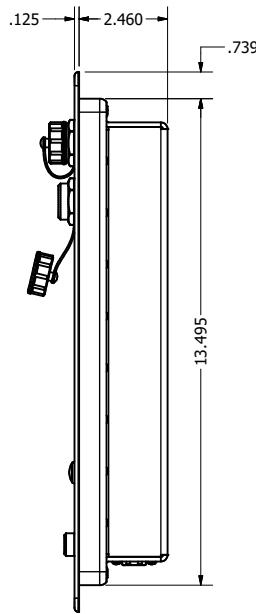

21.5" AW4 DIVERSE MOUNTING (Computer)

PRELIMINARY DRAWING
DIMENSIONS ARE SUBJECT TO CHANGE

REVISION HISTORY			
REV	DATE	INITIALS	DESCRIPTION
0	4/12/2021	TAK	INITIAL RELEASE

8x #6-32 x .44 FOR ALL-WEATHER STYLE PANEL MOUNT

DRAWN BY: TAK		4/26/2017		
USE WITH PRODUCT NUMBER				
TITLE				OUTLINE DRAWING ALL-WEATHER - GEN 4
MATERIAL & FINISH				
SHEET	SIZE	PART NUMBER	REV	
1 of 4	D	VTAW4C215bADA	0	
TOLERANCES: .XX=.01 .XXX=.005				

21.5" AW4 CONSOLE MOUNT EXTREME (Computer)

PRELIMINARY DRAWING
DIMENSIONS ARE SUBJECT TO CHANGE

REVISION HISTORY			
REV	DATE	INITIALS	DESCRIPTION
0	4/12/2021	TAK	INITIAL RELEASE

DRAWN BY: TAK		4/26/2017		
USE WITH PRODUCT NUMBER				
MATERIAL & FINISH				TITLE
				OUTLINE DRAWING ALL-WEATHER - GEN 4
SHEET	SIZE	PART NUMBER	REV	
3 of 4	D	VTAW4C215bCXA	0	
TOLERANCES: .XX=.01 .XXX=.005				