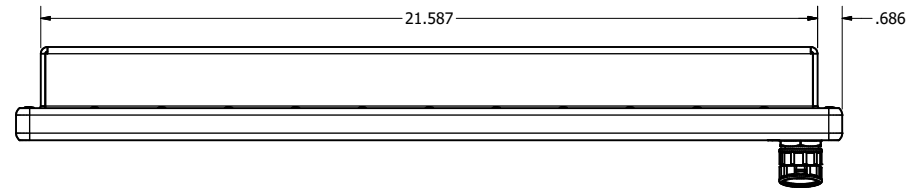

21.5" AW4 DIVERSE MOUNTING (Computer)

PRELIMINARY DRAWING
DIMENSIONS ARE SUBJECT TO CHANGE

REVISION HISTORY			
REV	DATE	INITIALS	DESCRIPTION
0	4/12/2021	TAK	INITIAL RELEASE

8x #6-32 x .44 FOR ALL-WEATHER STYLE PANEL MOUNT

DRAWN BY: TAK		4/26/2017		
USE WITH PRODUCT NUMBER				
TITLE				OUTLINE DRAWING ALL-WEATHER - GEN 4
MATERIAL & FINISH				
SHEET	SIZE	PART NUMBER	REV	
1 of 4	D	VTAW4C215bADA	0	
TOLERANCES: .XX=.01 .XXX=.005				

21.5" AW4 CONSOLE MOUNT EXTREME (Computer)

PRELIMINARY DRAWING
DIMENSIONS ARE SUBJECT TO CHANGE

REVISION HISTORY			
REV	DATE	INITIALS	DESCRIPTION
0	4/12/2021	TAK	INITIAL RELEASE

DRAWN BY: TAK		4/26/2017		
USE WITH PRODUCT NUMBER				
MATERIAL & FINISH				TITLE
				OUTLINE DRAWING ALL-WEATHER - GEN 4
SHEET	SIZE	PART NUMBER	REV	
3 of 4	D	VTAW4C215bCXA	0	
TOLERANCES: .XX=.01 .XXX=.005				