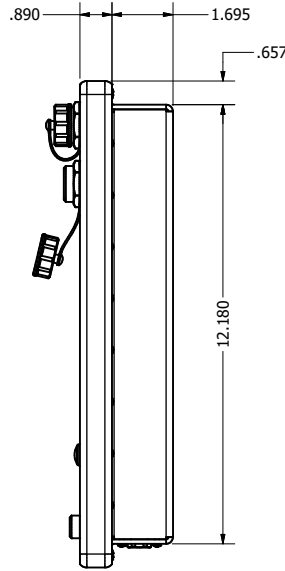

21.5" AW4 DIVERSE MOUNTING (Computer)

PRELIMINARY DRAWING
DIMENSIONS ARE SUBJECT TO CHANGE

REVISION HISTORY			
REV	DATE	INITIALS	DESCRIPTION
0	4/12/2021	TAK	INITIAL RELEASE

8x #6-32 x .44 FOR ALL-WEATHER STYLE PANEL MOUNT

DRAWN BY: TAK		4/26/2017		
USE WITH PRODUCT NUMBER				
TITLE				OUTLINE DRAWING ALL-WEATHER - GEN 4
MATERIAL & FINISH				
SHEET	SIZE	PART NUMBER	REV	
1 of 4	D	VTAW4C215bADA	0	
TOLERANCES: .XX=.01 .XXX=.005				

21.5" AW4 CONSOLE MOUNT EXTREME (Computer)

PRELIMINARY DRAWING
DIMENSIONS ARE SUBJECT TO CHANGE

REVISION HISTORY			
REV	DATE	INITIALS	DESCRIPTION
0	4/12/2021	TAK	INITIAL RELEASE

DRAWN BY: TAK		4/26/2017		
USE WITH PRODUCT NUMBER				
MATERIAL & FINISH				TITLE
				OUTLINE DRAWING ALL-WEATHER - GEN 4
SHEET	SIZE	PART NUMBER	REV	
3 of 4	D	VTAW4C215bCXA	0	
TOLERANCES: .XX=.01 .XXX=.005				