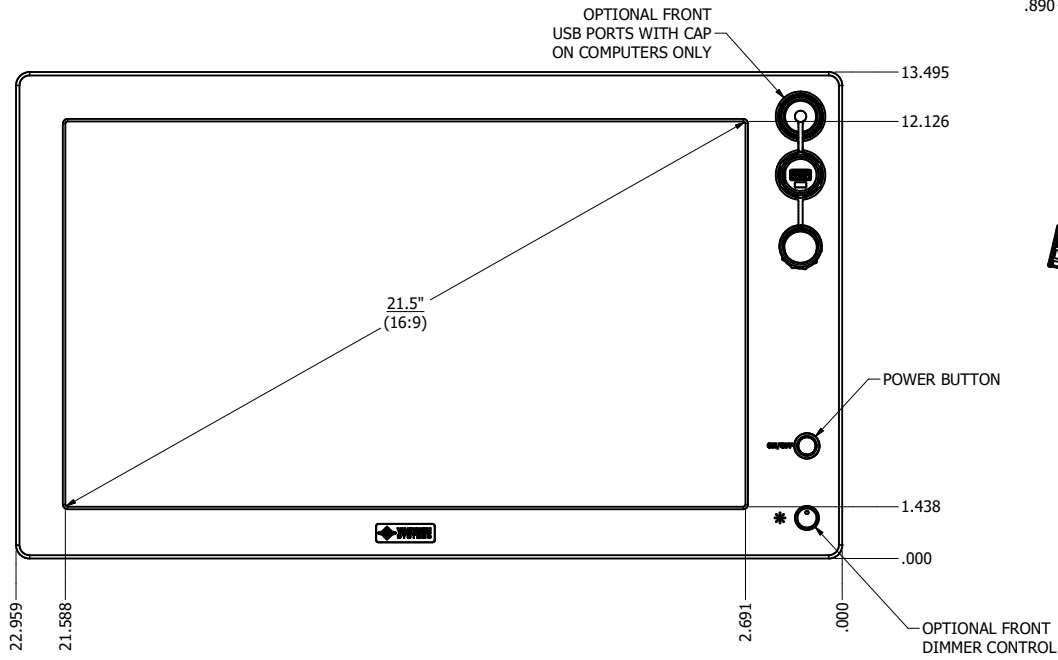

21.5" AW4 DIVERSE MOUNTING (Computer)

PRELIMINARY DRAWING
DIMENSIONS ARE SUBJECT TO CHANGE

REVISION HISTORY			
REV	DATE	INITIALS	DESCRIPTION
0	4/12/2021	TAK	INITIAL RELEASE

8x #6-32 x .44 FOR ALL-WEATHER STYLE PANEL MOUNT

DRAWN BY: TAK		4/26/2017		
USE WITH PRODUCT NUMBER				
TITLE				OUTLINE DRAWING ALL-WEATHER - GEN 4
MATERIAL & FINISH				
SHEET	SIZE	PART NUMBER	REV	
1 of 4	D	VTAW4C215bADA	0	
TOLERANCES: .XX=.01 .XXX=.005				

21.5" AW4 CONSOLE MOUNT EXTREME (Computer)

PRELIMINARY DRAWING
DIMENSIONS ARE SUBJECT TO CHANGE

REVISION HISTORY			
REV	DATE	INITIALS	DESCRIPTION
0	4/12/2021	TAK	INITIAL RELEASE

DRAWN BY: TAK		4/26/2017		
USE WITH PRODUCT NUMBER				
MATERIAL & FINISH				TITLE
				OUTLINE DRAWING ALL-WEATHER - GEN 4
SHEET	SIZE	PART NUMBER	REV	
3 of 4	D	VTAW4C215bCXA	0	
TOLERANCES: .XX=.01 .XXX=.005				