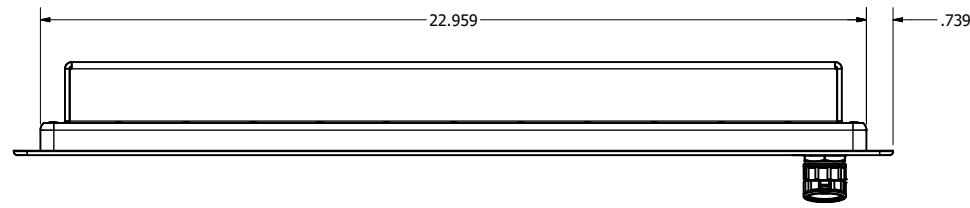

21.5" AW4 DIVERSE MOUNTING (Computer)

PRELIMINARY DRAWING
DIMENSIONS ARE SUBJECT TO CHANGE

REVISION HISTORY			
REV	DATE	INITIALS	DESCRIPTION
0	4/12/2021	TAK	INITIAL RELEASE

8x #6-32 x .44 FOR ALL-WEATHER STYLE PANEL MOUNT

DRAWN BY: TAK		4/26/2017		
USE WITH PRODUCT NUMBER				
TITLE				OUTLINE DRAWING ALL-WEATHER - GEN 4
MATERIAL & FINISH				
SHEET	SIZE	PART NUMBER	REV	
1 of 4	D	VTAW4C215bADA	0	
TOLERANCES: .XX=.01 .XXX=.005				

21.5" AW4 CONSOLE MOUNT EXTREME (Computer)

PRELIMINARY DRAWING
DIMENSIONS ARE SUBJECT TO CHANGE

REVISION HISTORY			
REV	DATE	INITIALS	DESCRIPTION
0	4/12/2021	TAK	INITIAL RELEASE

DRAWN BY: TAK		4/26/2017		
USE WITH PRODUCT NUMBER				
MATERIAL & FINISH				TITLE
				OUTLINE DRAWING ALL-WEATHER - GEN 4
SHEET	SIZE	PART NUMBER	REV	
3 of 4	D	VTAW4C215bCXA	0	
TOLERANCES: .XX=.01 .XXX=.005				