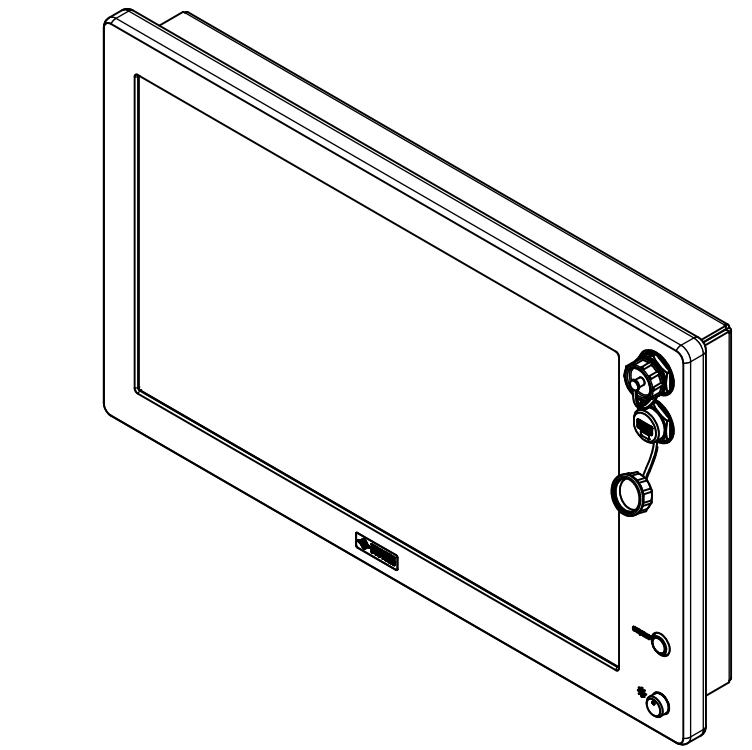

21.5" AW4 DIVERSE MOUNTING (Computer)

PRELIMINARY DRAWING
DIMENSIONS ARE SUBJECT TO CHANGE

REVISION HISTORY			
REV	DATE	INITIALS	DESCRIPTION
0	4/12/2021	TAK	INITIAL RELEASE

8x #6-32 x .44 FOR ALL-WEATHER STYLE PANEL MOUNT

DRAWN BY: TAK		4/26/2017		
USE WITH PRODUCT NUMBER				
TITLE				OUTLINE DRAWING ALL-WEATHER - GEN 4
MATERIAL & FINISH				
SHEET	SIZE	PART NUMBER	REV	
1 of 4	D	VTAW4C215bADA	0	
TOLERANCES: .XX=.01 .XXX=.005				