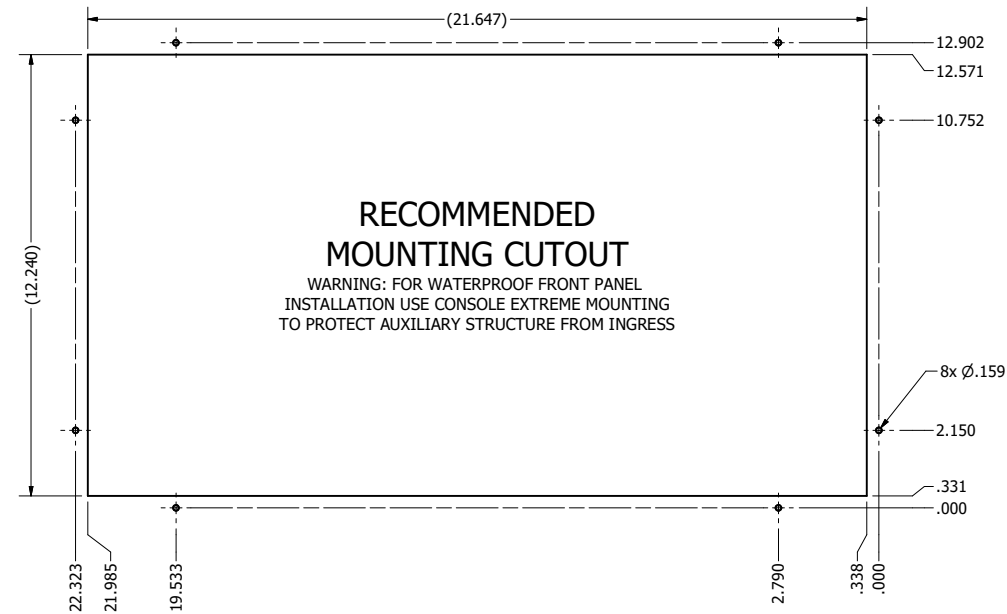

21.5" AW4 DIVERSE MOUNTING (Computer)

PRELIMINARY DRAWING
DIMENSIONS ARE SUBJECT TO CHANGE

REVISION HISTORY			
REV	DATE	INITIALS	DESCRIPTION
0	4/12/2021	TAK	INITIAL RELEASE

8x #6-32 x .44 FOR ALL-WEATHER STYLE PANEL MOUNT

DRAWN BY: TAK		4/26/2017		
USE WITH PRODUCT NUMBER				
TITLE				OUTLINE DRAWING ALL-WEATHER - GEN 4
MATERIAL & FINISH				
SHEET	SIZE	PART NUMBER	REV	
1 of 4	D	VTAW4C215bADA	0	
TOLERANCES: .XX=.01 .XXX=.005				

21.5" AW4 CONSOLE MOUNT EXTREME (Computer)

PRELIMINARY DRAWING
DIMENSIONS ARE SUBJECT TO CHANGE

REVISION HISTORY			
REV	DATE	INITIALS	DESCRIPTION
0	4/12/2021	TAK	INITIAL RELEASE

DRAWN BY: TAK		4/26/2017		
USE WITH PRODUCT NUMBER				
MATERIAL & FINISH				TITLE
				OUTLINE DRAWING ALL-WEATHER - GEN 4
SHEET	SIZE	PART NUMBER	REV	
3 of 4	D	VTAW4C215bCXA	0	
TOLERANCES: .XX=.01 .XXX=.005				