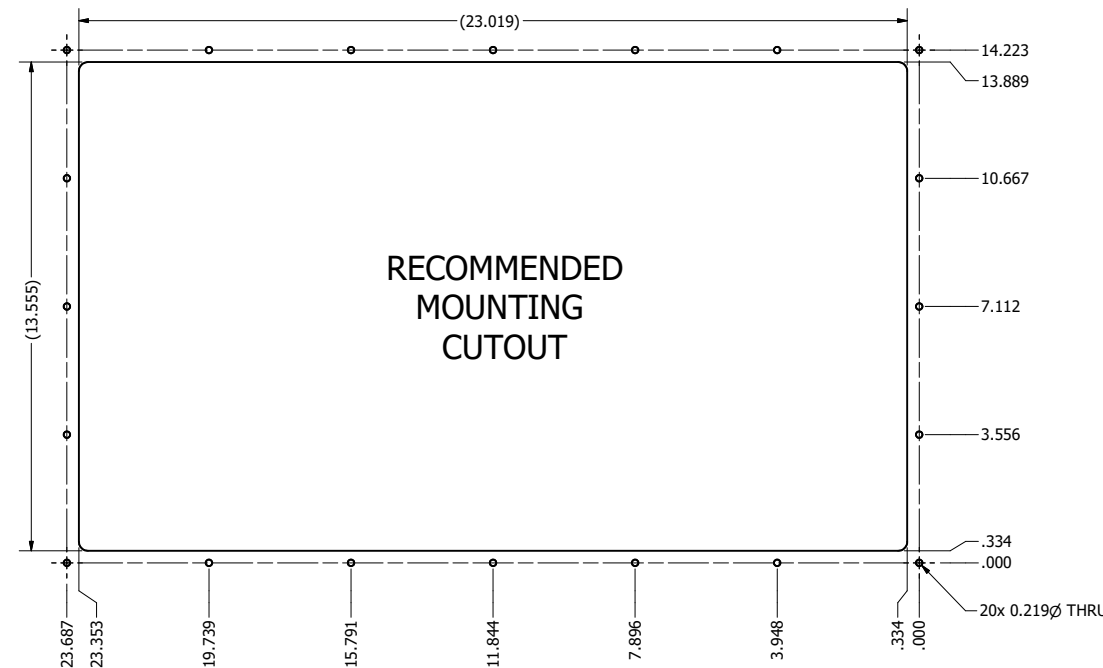

21.5" AW4 DIVERSE MOUNTING (Computer)

PRELIMINARY DRAWING
DIMENSIONS ARE SUBJECT TO CHANGE

REVISION HISTORY			
REV	DATE	INITIALS	DESCRIPTION
0	4/12/2021	TAK	INITIAL RELEASE

8x #6-32 x .44 FOR ALL-WEATHER STYLE PANEL MOUNT

DRAWN BY: TAK		4/26/2017		
USE WITH PRODUCT NUMBER				
TITLE				OUTLINE DRAWING ALL-WEATHER - GEN 4
MATERIAL & FINISH				
SHEET	SIZE	PART NUMBER	REV	
1 of 4	D	VTAW4C215bADA	0	
TOLERANCES: .XX=.01 .XXX=.005				

21.5" AW4 CONSOLE MOUNT EXTREME (Computer)

PRELIMINARY DRAWING
DIMENSIONS ARE SUBJECT TO CHANGE

REVISION HISTORY			
REV	DATE	INITIALS	DESCRIPTION
0	4/12/2021	TAK	INITIAL RELEASE

DRAWN BY: TAK		4/26/2017		
USE WITH PRODUCT NUMBER				
MATERIAL & FINISH				TITLE
				OUTLINE DRAWING ALL-WEATHER - GEN 4
SHEET	SIZE	PART NUMBER	REV	
3 of 4	D	VTAW4C215bCXA	0	
TOLERANCES: .XX=.01 .XXX=.005				