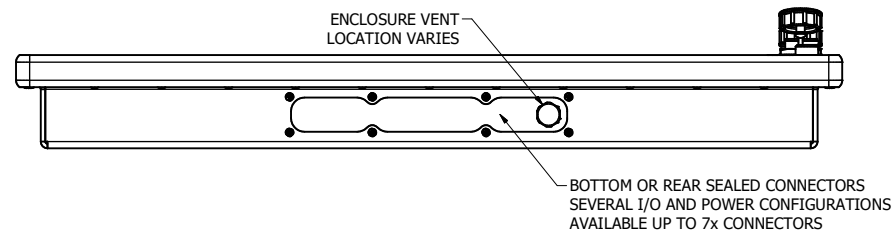

21.5" AW4 DIVERSE MOUNTING (Computer)

PRELIMINARY DRAWING
DIMENSIONS ARE SUBJECT TO CHANGE

REVISION HISTORY			
REV	DATE	INITIALS	DESCRIPTION
0	4/12/2021	TAK	INITIAL RELEASE

8x #6-32 x .44 FOR ALL-WEATHER STYLE PANEL MOUNT

DRAWN BY: TAK		4/26/2017		
USE WITH PRODUCT NUMBER				
TITLE				OUTLINE DRAWING ALL-WEATHER - GEN 4
MATERIAL & FINISH				
SHEET	SIZE	PART NUMBER	REV	
1 of 4	D	VTAW4C215bADA	0	
TOLERANCES: .XX=.01 .XXX=.005				