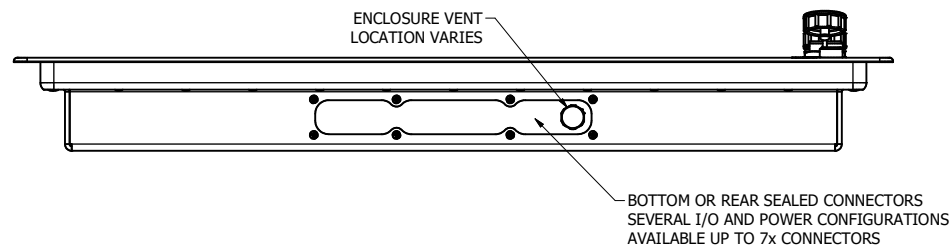

21.5" AW4 CONSOLE MOUNT EXTREME (Computer)

PRELIMINARY DRAWING
DIMENSIONS ARE SUBJECT TO CHANGE

REVISION HISTORY			
REV	DATE	INITIALS	DESCRIPTION
0	4/12/2021	TAK	INITIAL RELEASE

DRAWN BY: TAK		4/26/2017		
USE WITH PRODUCT NUMBER				
MATERIAL & FINISH				TITLE
				OUTLINE DRAWING ALL-WEATHER - GEN 4
SHEET	SIZE	PART NUMBER	REV	
3 of 4	D	VTAW4C215bCXA	0	
TOLERANCES: .XX=.01 .XXX=.005