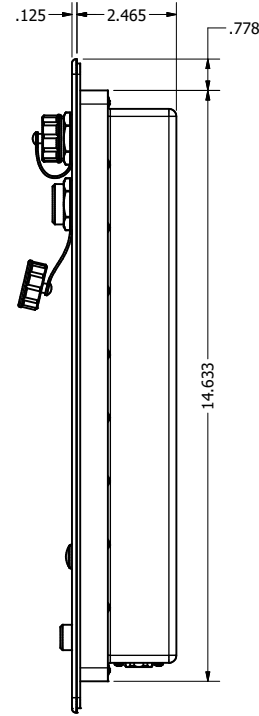

19.0" AW4 CONSOLE MOUNT EXTREME (Computer)

PRELIMINARY DRAWING
DIMENSIONS ARE SUBJECT TO CHANGE

REVISION HISTORY			
REV	DATE	INITIALS	DESCRIPTION
0	4/12/2021	maw	INITIAL RELEASE

DRAWN BY: mwitham		4/12/2021	
USE WITH PRODUCT NUMBER			
MATERIAL & FINISH			
TOLERANCES: .XX=-.01 .XXX=-.005			

 VARTECH SYSTEMS INC.			
OUTLINE DRAWING ALL-WEATHER - GEN 4			
SHEET	SIZE	PART NUMBER	REV
3 of 4	D	VTAW4C190dCXA	0