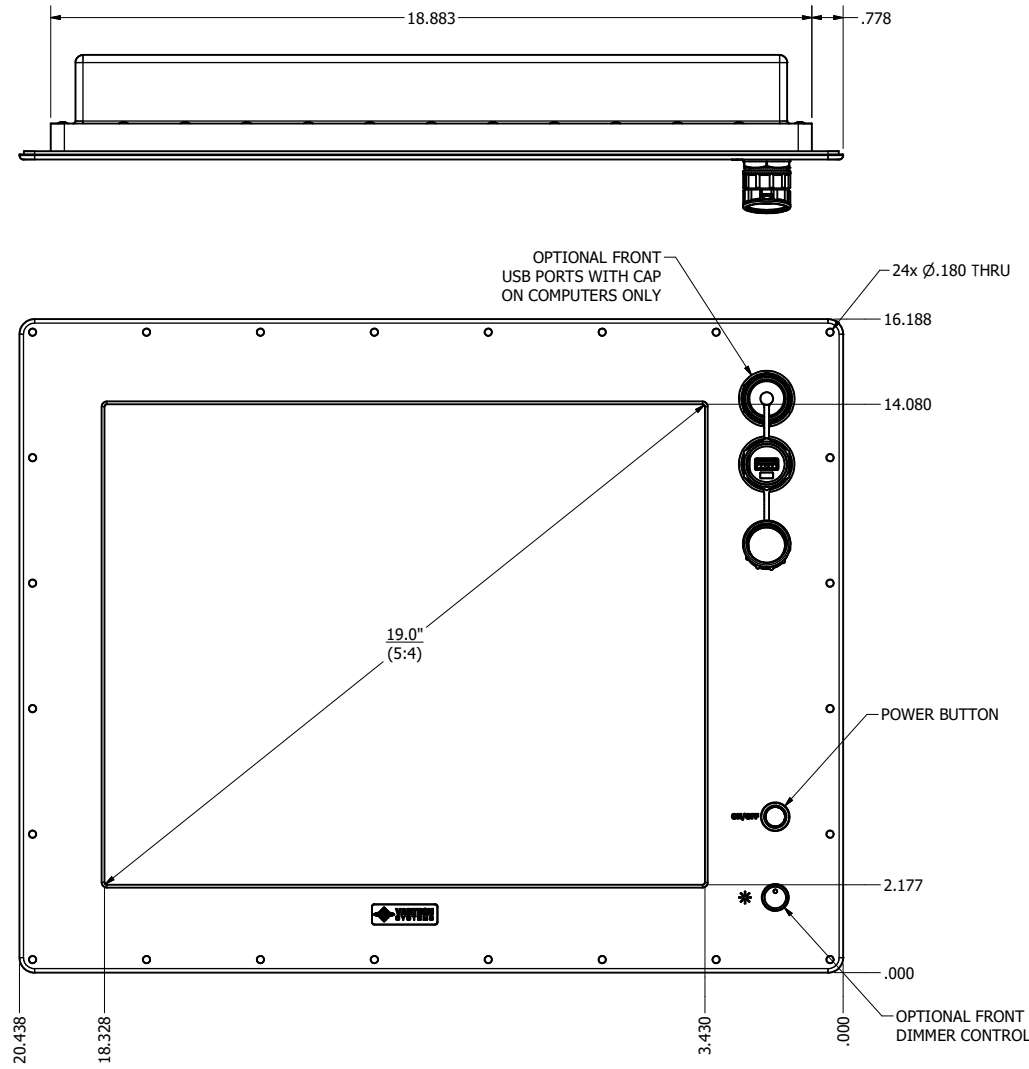

19.0" AW4 CONSOLE MOUNT EXTREME (Computer)

PRELIMINARY DRAWING
DIMENSIONS ARE SUBJECT TO CHANGE

REVISION HISTORY			
REV	DATE	INITIALS	DESCRIPTION
0	4/12/2021	maw	INITIAL RELEASE

DRAWN BY: mwitham		4/12/2021	
USE WITH PRODUCT NUMBER			
MATERIAL & FINISH			
TOLERANCES: .XX=-.01 .XXX=-.005			

 VARTECH SYSTEMS INC.			
OUTLINE DRAWING ALL-WEATHER - GEN 4			
SHEET	SIZE	PART NUMBER	REV
3 of 4	D	VTAW4C190dCXA	0