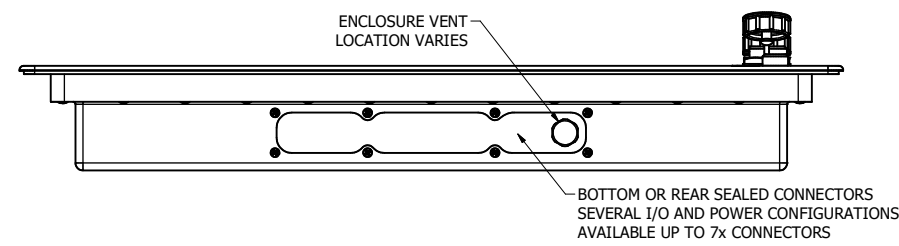

19.0" AW4 CONSOLE MOUNT EXTREME (Computer)

PRELIMINARY DRAWING
DIMENSIONS ARE SUBJECT TO CHANGE

REVISION HISTORY			
REV	DATE	INITIALS	DESCRIPTION
0	4/12/2021	maw	INITIAL RELEASE

DRAWN BY: mwitham		4/12/2021	
USE WITH PRODUCT NUMBER			
MATERIAL & FINISH			
TOLERANCES: .XX=-.01 .XXX=-.005			

 VARTECH SYSTEMS INC.			
OUTLINE DRAWING ALL-WEATHER - GEN 4			
SHEET	SIZE	PART NUMBER	REV
3 of 4	D	VTAW4C190dCXA	0