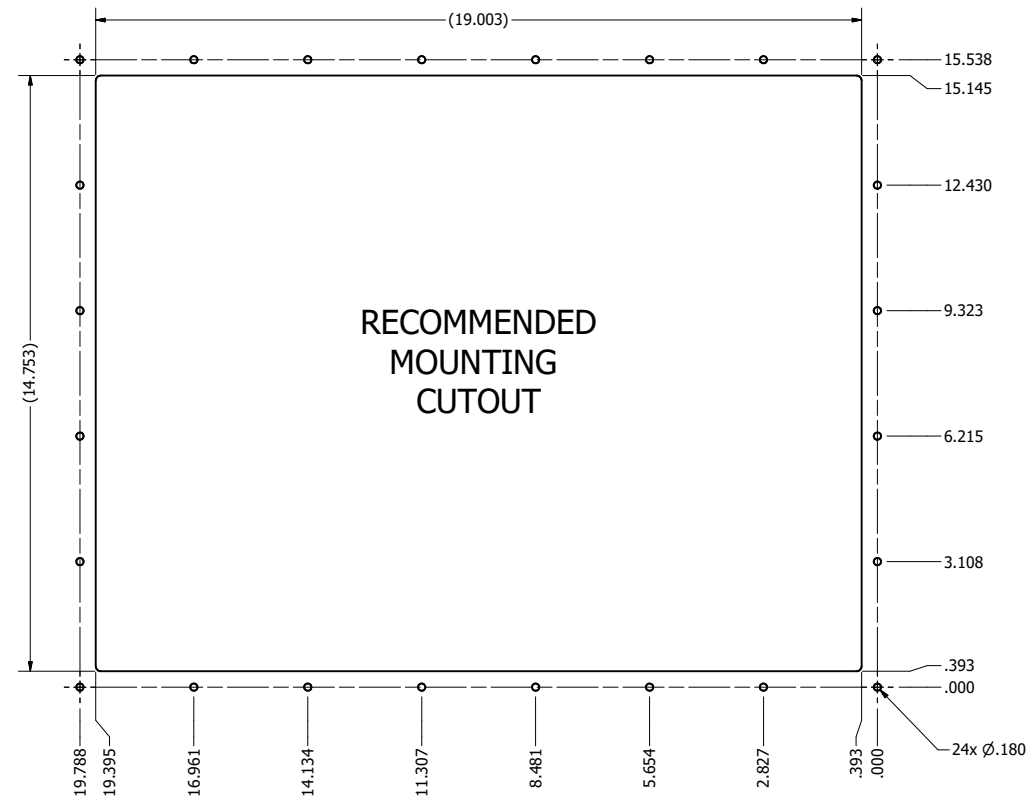

19.0" AW4 CONSOLE MOUNT EXTREME (Computer)

PRELIMINARY DRAWING
DIMENSIONS ARE SUBJECT TO CHANGE

REVISION HISTORY			
REV	DATE	INITIALS	DESCRIPTION
0	4/12/2021	maw	INITIAL RELEASE

DRAWN BY: mwitham		4/12/2021	
USE WITH PRODUCT NUMBER			
MATERIAL & FINISH			
TOLERANCES: .XX=-.01 .XXX=-.005			

 VARTECH SYSTEMS INC.			
OUTLINE DRAWING ALL-WEATHER - GEN 4			
SHEET	SIZE	PART NUMBER	REV
3 of 4	D	VTAW4C190dCXA	0