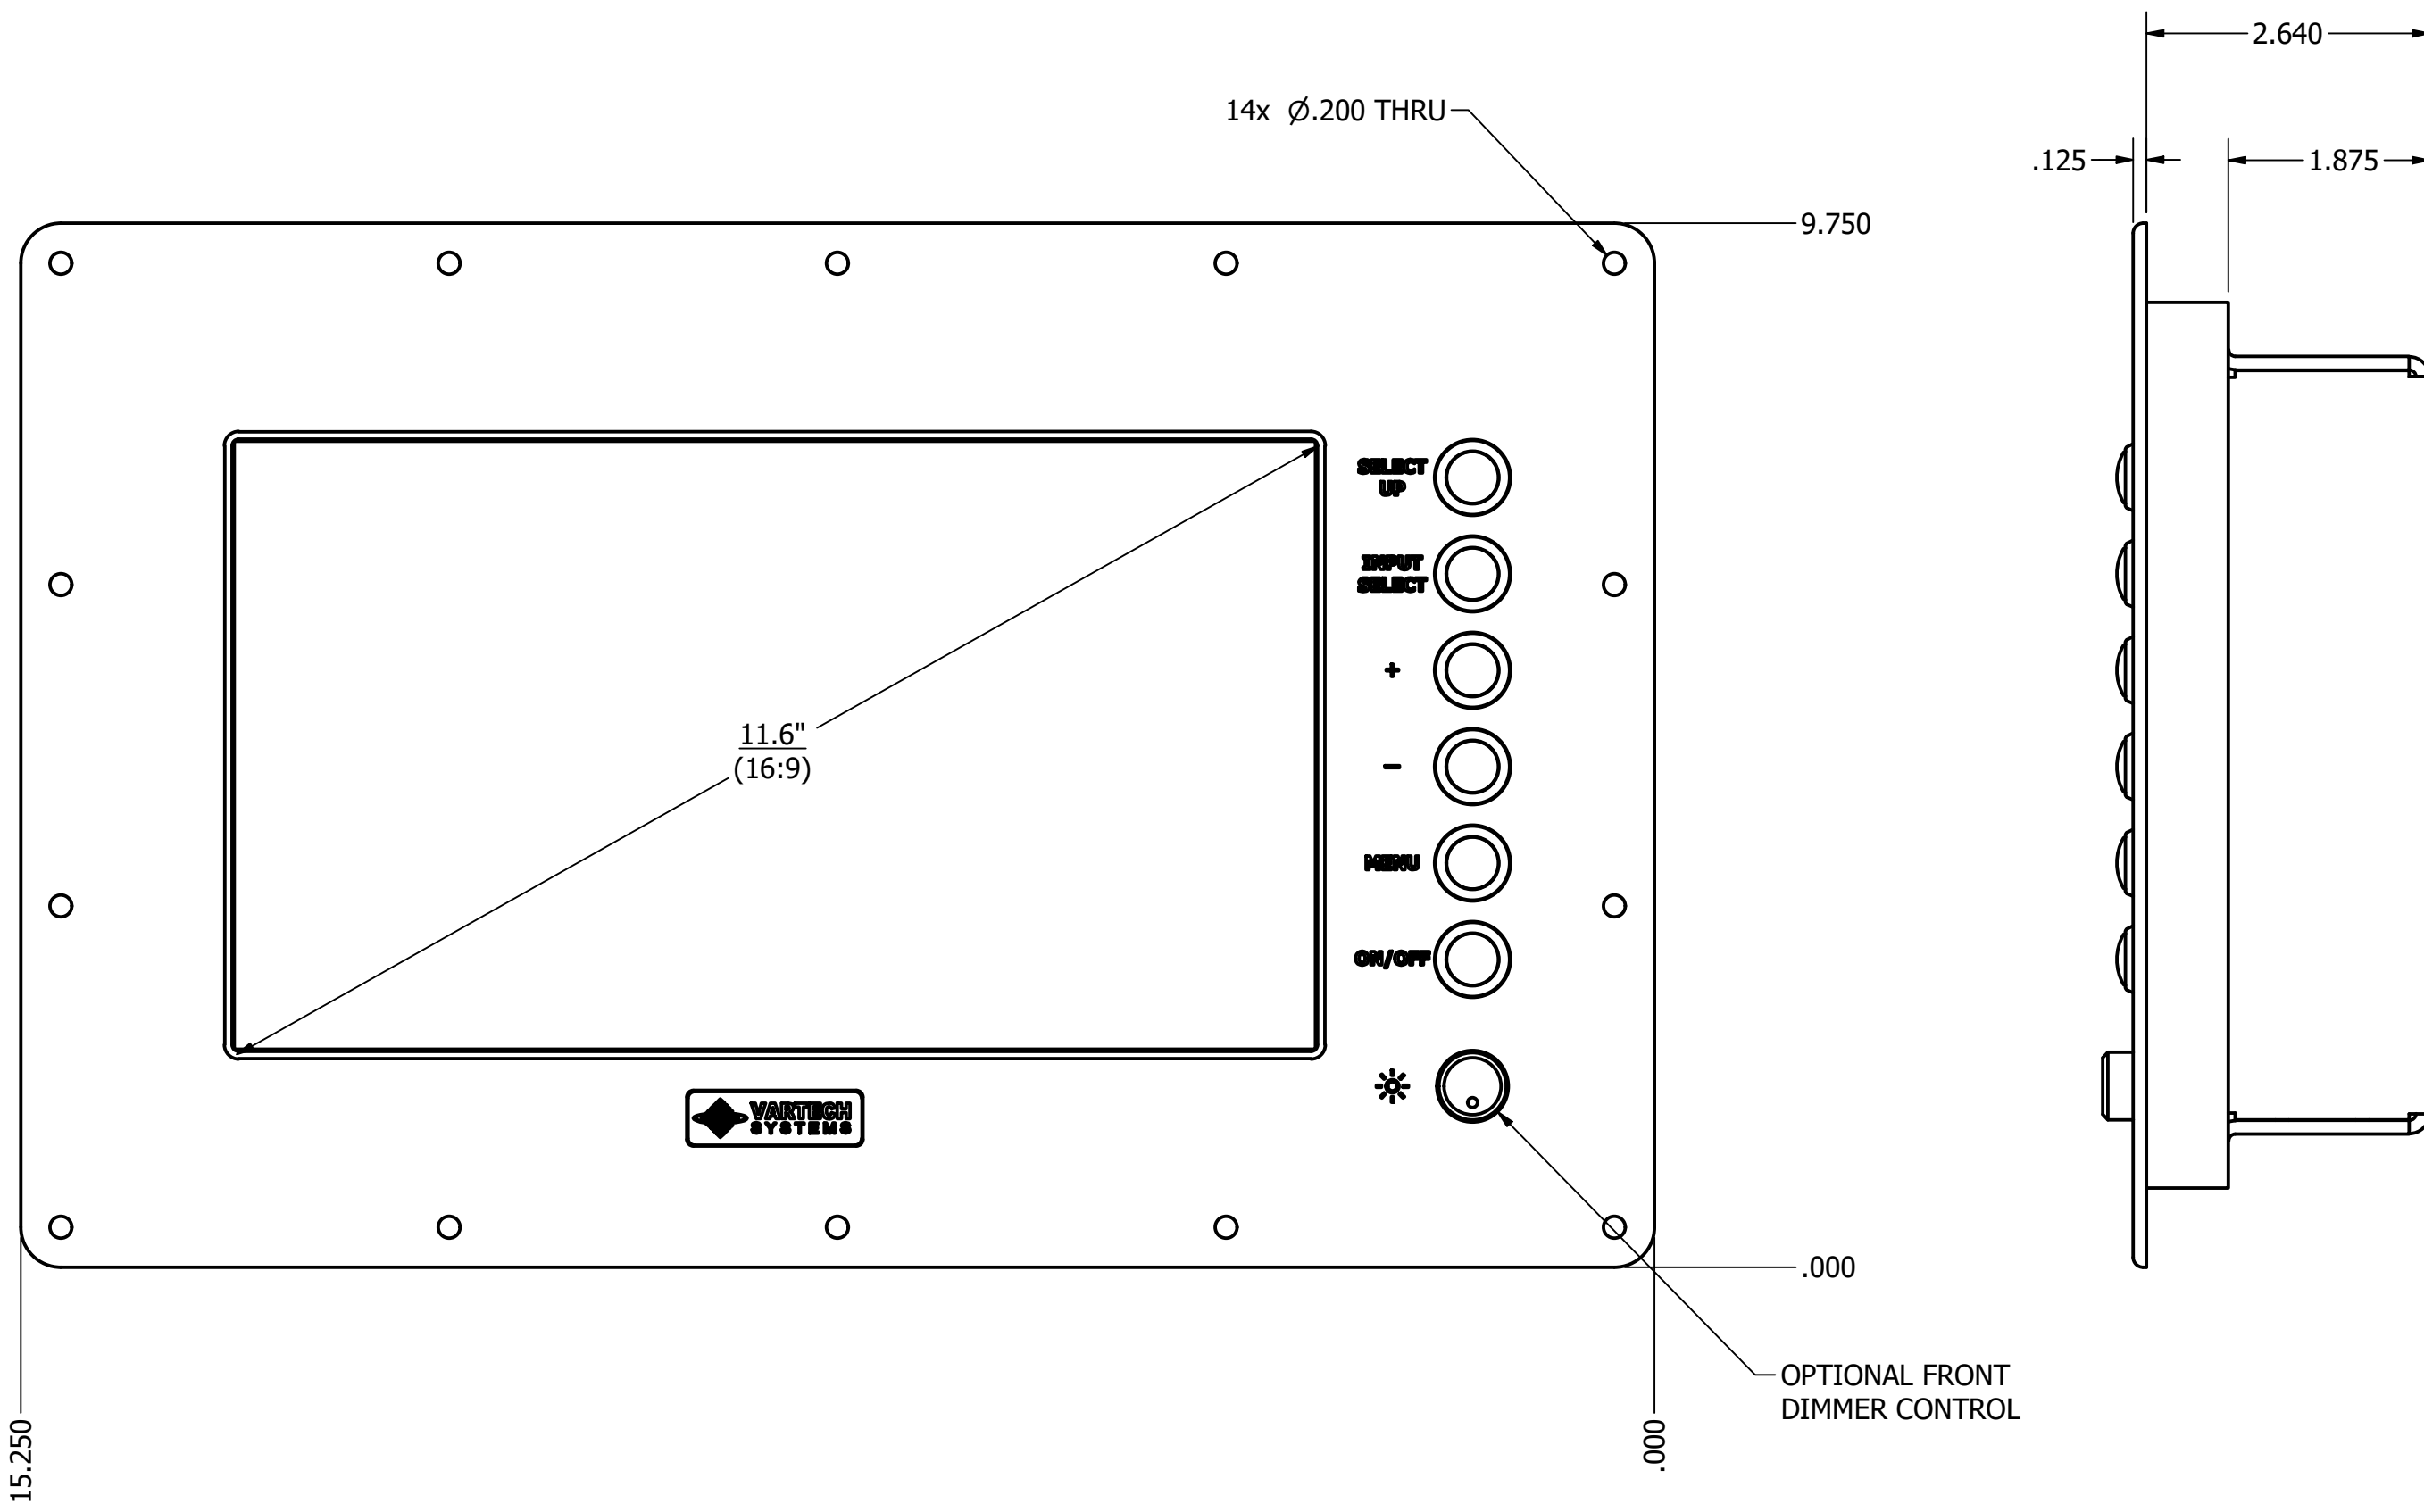

REVISION HISTORY			
REV	DATE	INITIALS	DESCRIPTION
00	8/21/2020	MAW	RELEASED

DRAWN BY: mwitham		8/21/2020		 <b>VARTECH SYSTEMS INC.</b>	
USE WITH PRODUCT NUMBER					
QUOTE NUMBER				<b>OUTLINE DRAWING</b> ALL-WEATHER	
SHEET	SIZE	PART NUMBER	REV		
1 of 1	D	VTAW4#116bCXA			
TOLERANCES: .XX=.01 .XXX=.005					