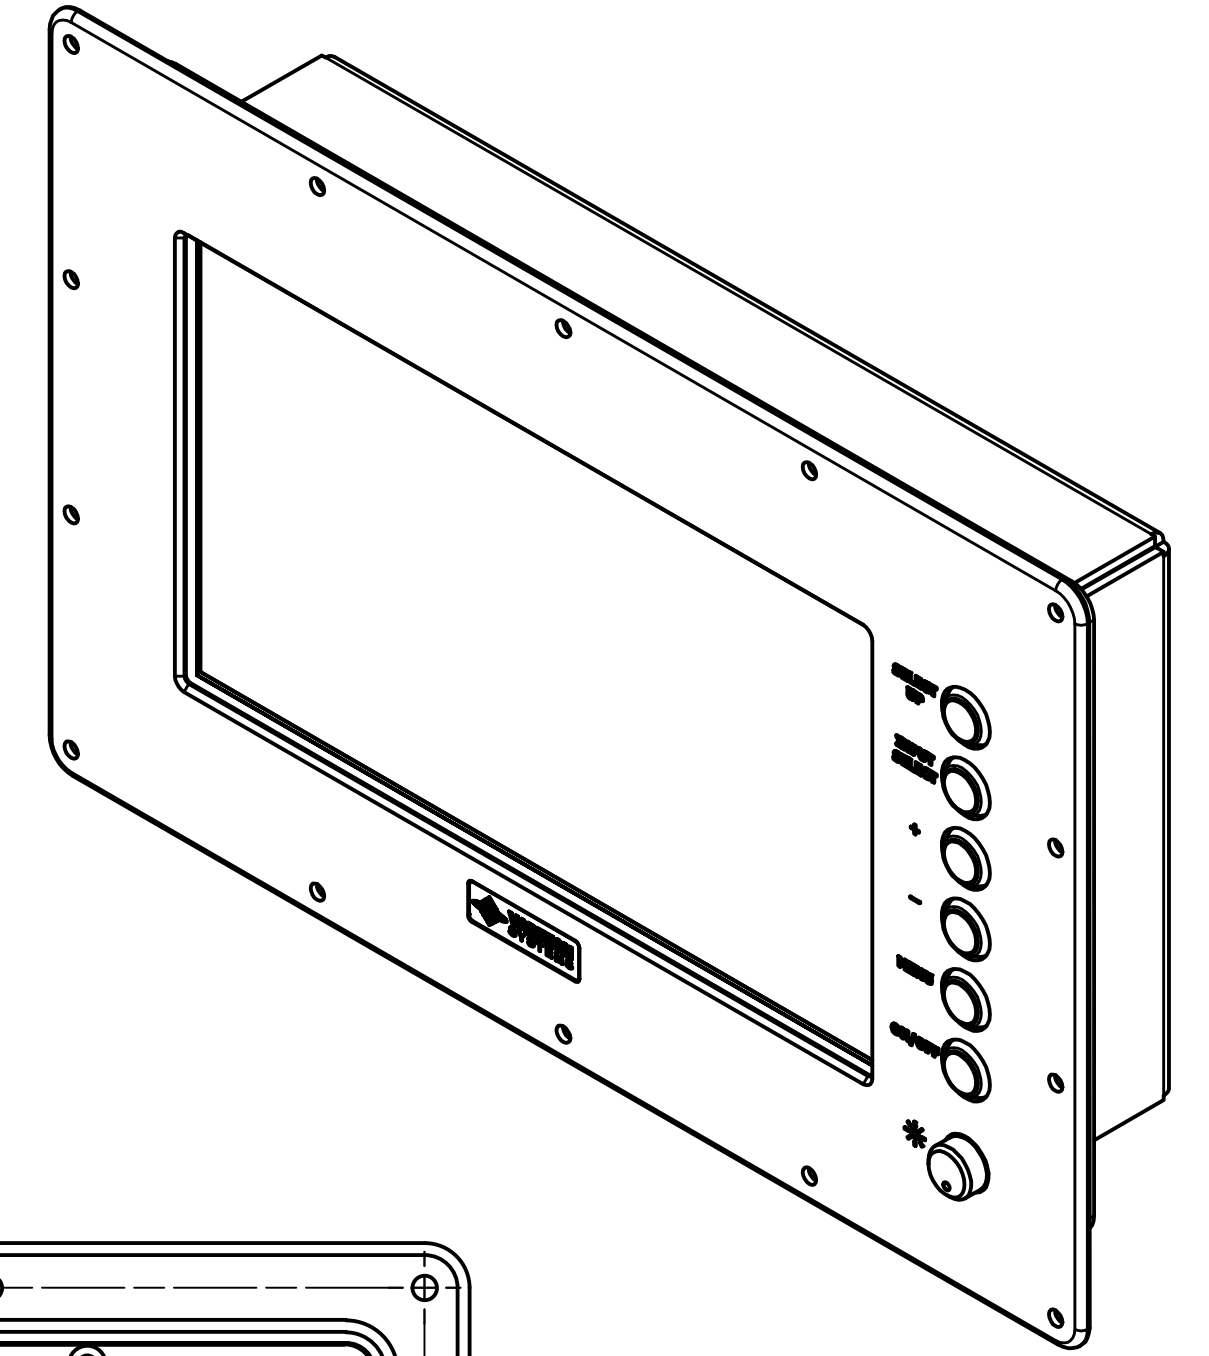

REVISION HISTORY			
REV	DATE	INITIALS	DESCRIPTION
00	8/21/2020	MAW	RELEASED

DRAWN BY: mwitham		8/21/2020		 <b>VARTECH SYSTEMS INC.</b>	
USE WITH PRODUCT NUMBER					
QUOTE NUMBER				<b>OUTLINE DRAWING</b> ALL-WEATHER	
SHEET	SIZE	PART NUMBER	REV		
1 of 1	D	VTAW4#116bCXA			
TOLERANCES: .XX=.01 .XXX=.005					