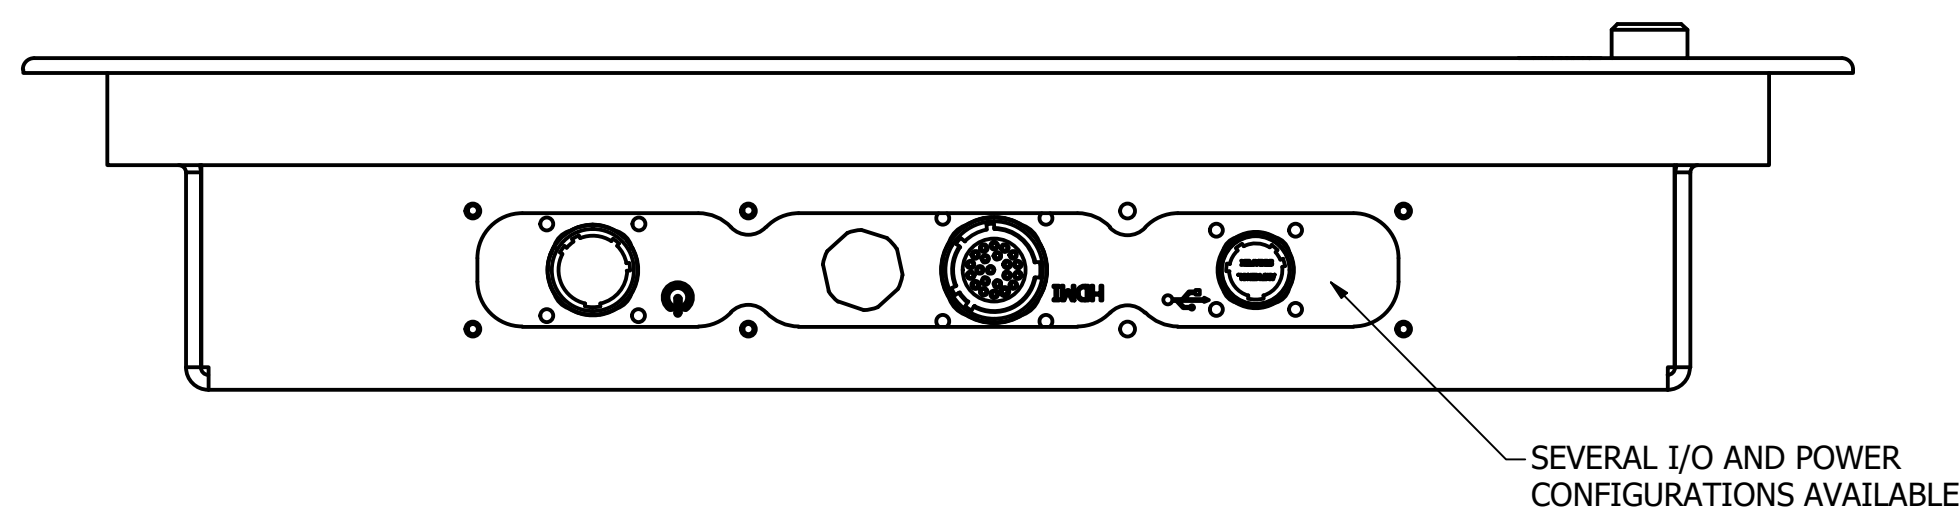

REVISION HISTORY			
REV	DATE	INITIALS	DESCRIPTION
00	8/21/2020	MAW	RELEASED

DRAWN BY: mwitham		8/21/2020		 <b>VARTECH SYSTEMS INC.</b>	
USE WITH PRODUCT NUMBER					
QUOTE NUMBER				<b>OUTLINE DRAWING</b> ALL-WEATHER	
SHEET	SIZE	PART NUMBER	REV		
1 of 1	D	VTAW4#116bCXA			
TOLERANCES: .XX=.01 .XXX=.005					