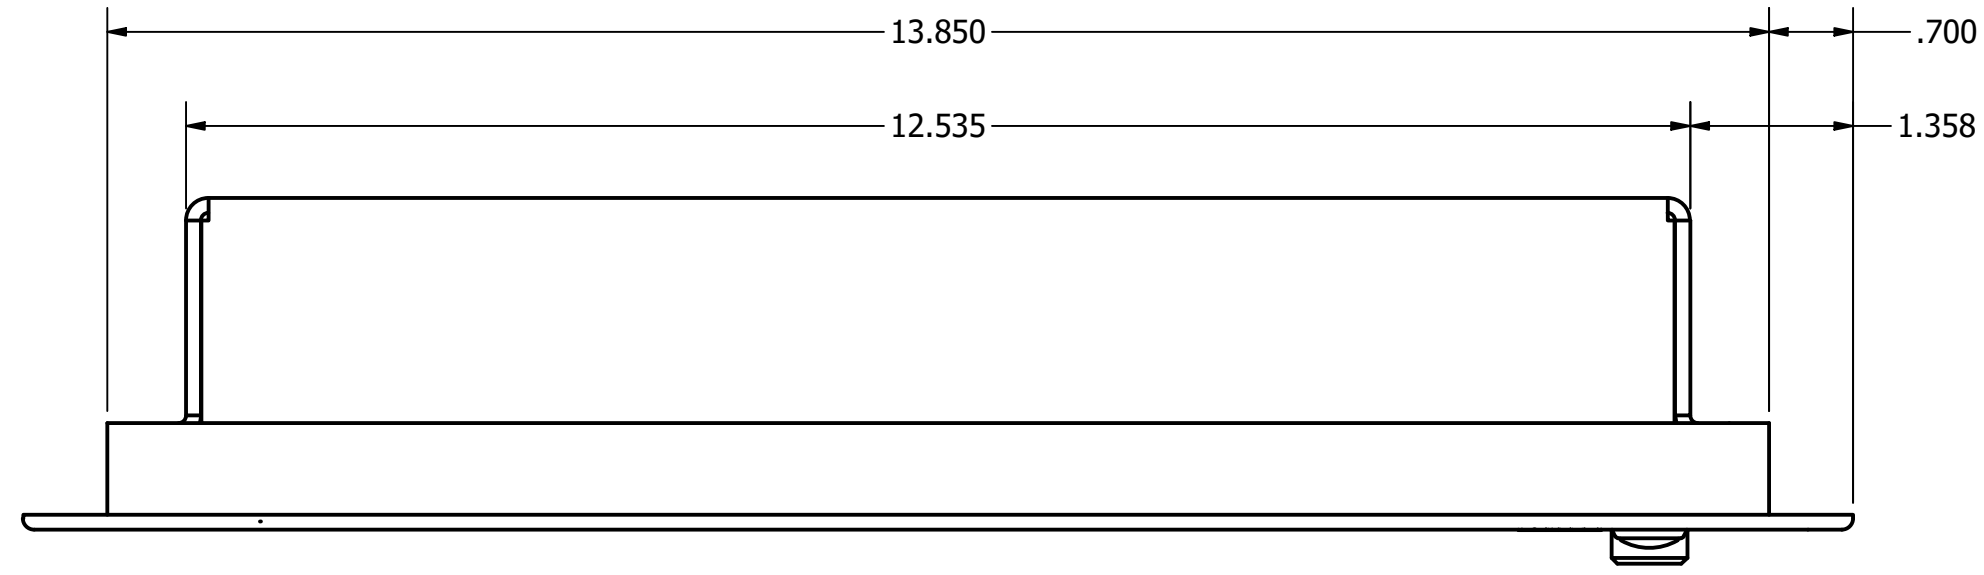

REVISION HISTORY			
REV	DATE	INITIALS	DESCRIPTION
00	8/21/2020	MAW	RELEASED

DRAWN BY: mwitham		8/21/2020		 <b>VARTECH SYSTEMS INC.</b>	
USE WITH PRODUCT NUMBER					
QUOTE NUMBER				<b>OUTLINE DRAWING</b> ALL-WEATHER	
SHEET	SIZE	PART NUMBER	REV		
1 of 1	D	VTAW4#116bCXA			
TOLERANCES: .XX=.01 .XXX=.005					