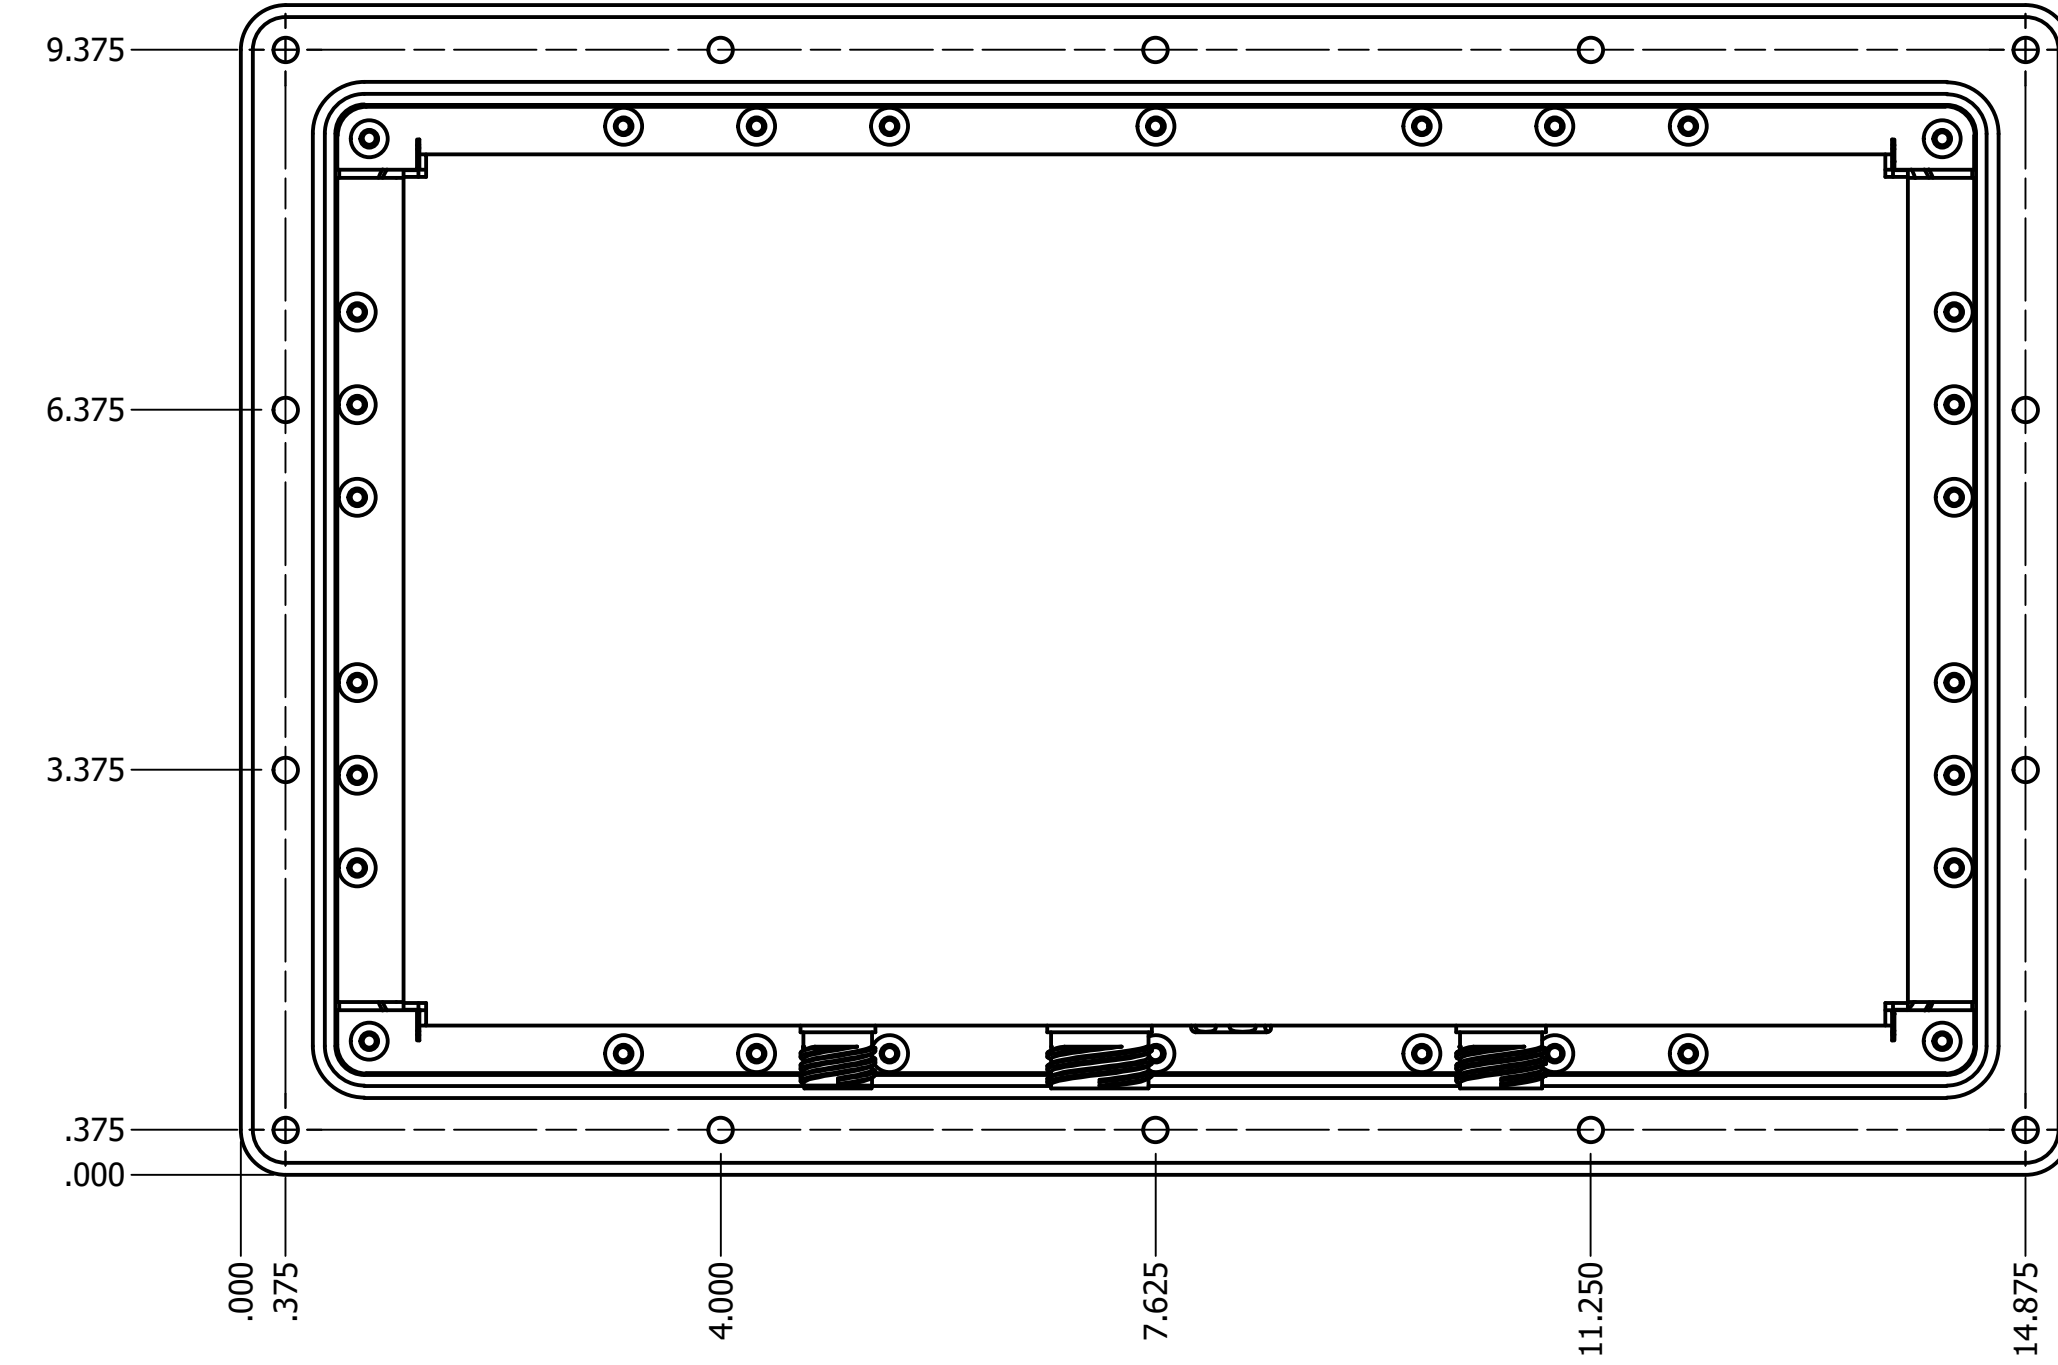

REVISION HISTORY			
REV	DATE	INITIALS	DESCRIPTION
00	8/21/2020	MAW	RELEASED

DRAWN BY: mwitham		8/21/2020		 <b>VARTECH SYSTEMS INC.</b>	
USE WITH PRODUCT NUMBER					
QUOTE NUMBER				<b>OUTLINE DRAWING</b> ALL-WEATHER	
SHEET	SIZE	PART NUMBER	REV		
1 of 1	D	VTAW4#116bCXA			
TOLERANCES: .XX=.01 .XXX=.005					