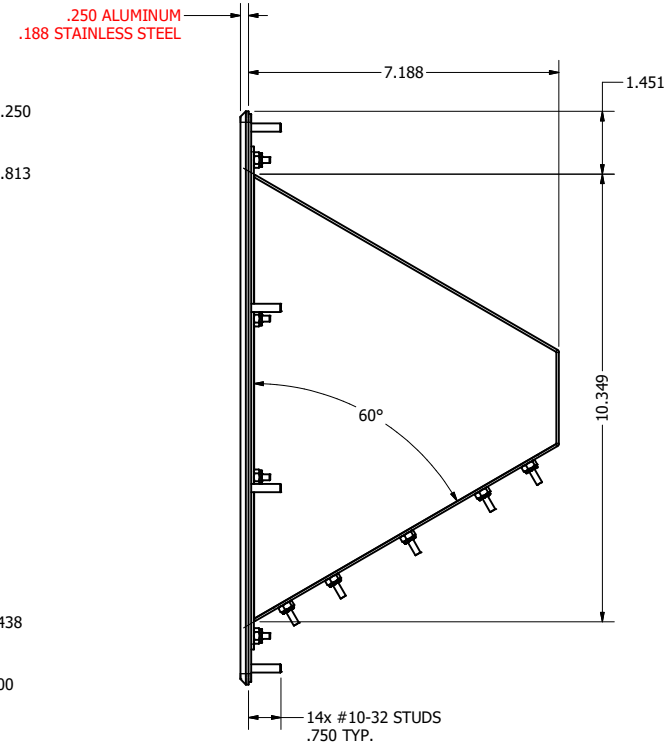

60 DEGREE PANEL MOUNT KEYBOARD

PRELIMINARY DRAWING
DIMENSIONS ARE SUBJECT TO CHANGE

| REVISION HISTORY | | | |
|------------------|---------|----------|-----------------|
| REV | DATE | INITIALS | DESCRIPTION |
| 0 | 11/4/21 | maw | INITIAL RELEASE |

| | | | | |
|-------------------------------|------|-------------|-----|--|
| DRAWN BY: mwitham | | 11/4/2021 | | VARTECH SYSTEMS INC. |
| USE WITH PRODUCT NUMBER | | | | |
| MATERIAL & FINISH | | | | TITLE |
| | | | | OUTLINE DRAWING PANEL MOUNT KEYBOARD |
| SHEET | SIZE | PART NUMBER | REV | |
| 3 of 3 | D | VTPMK60D# | 0 | |
| TOLERANCES: .XX=.01 .XXX=.005 | | | | |