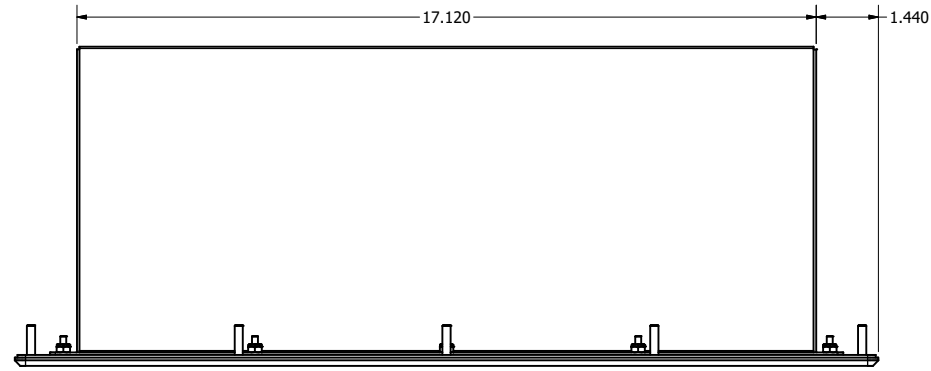

60 DEGREE PANEL MOUNT KEYBOARD

PRELIMINARY DRAWING
DIMENSIONS ARE SUBJECT TO CHANGE

| REVISION HISTORY | | | |
|------------------|---------|----------|-----------------|
| REV | DATE | INITIALS | DESCRIPTION |
| 0 | 11/4/21 | maw | INITIAL RELEASE |

| | | | | |
|-------------------------------|------|-------------|-----|--|
| DRAWN BY: mwitham | | 11/4/2021 | | VARTECH SYSTEMS INC. |
| USE WITH PRODUCT NUMBER | | | | |
| MATERIAL & FINISH | | | | TITLE |
| | | | | OUTLINE DRAWING PANEL MOUNT KEYBOARD |
| SHEET | SIZE | PART NUMBER | REV | |
| 3 of 3 | D | VTPMK60D# | 0 | |
| TOLERANCES: .XX=.01 .XXX=.005 | | | | |