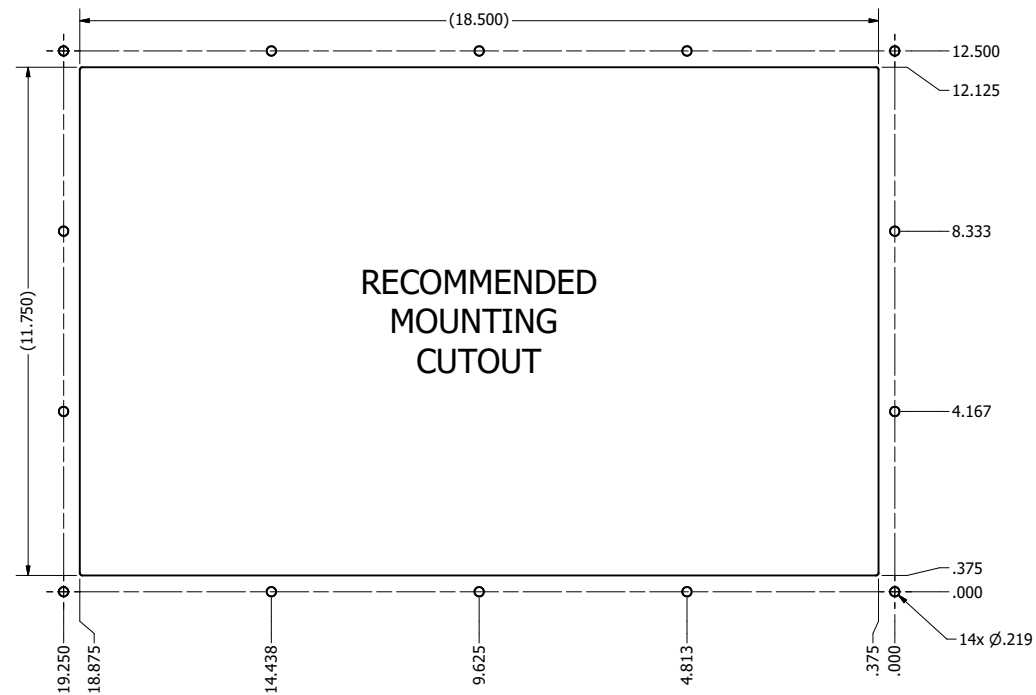

60 DEGREE PANEL MOUNT KEYBOARD

PRELIMINARY DRAWING
DIMENSIONS ARE SUBJECT TO CHANGE

| REVISION HISTORY | | | |
|------------------|---------|----------|-----------------|
| REV | DATE | INITIALS | DESCRIPTION |
| 0 | 11/4/21 | maw | INITIAL RELEASE |

| | | | | |
|-------------------------------|------|-------------|-----|--|
| DRAWN BY: mwitham | | 11/4/2021 | | VARTECH SYSTEMS INC. |
| USE WITH PRODUCT NUMBER | | | | |
| MATERIAL & FINISH | | | | TITLE |
| | | | | OUTLINE DRAWING PANEL MOUNT KEYBOARD |
| SHEET | SIZE | PART NUMBER | REV | |
| 3 of 3 | D | VTPMK60D# | 0 | |
| TOLERANCES: .XX=.01 .XXX=.005 | | | | |