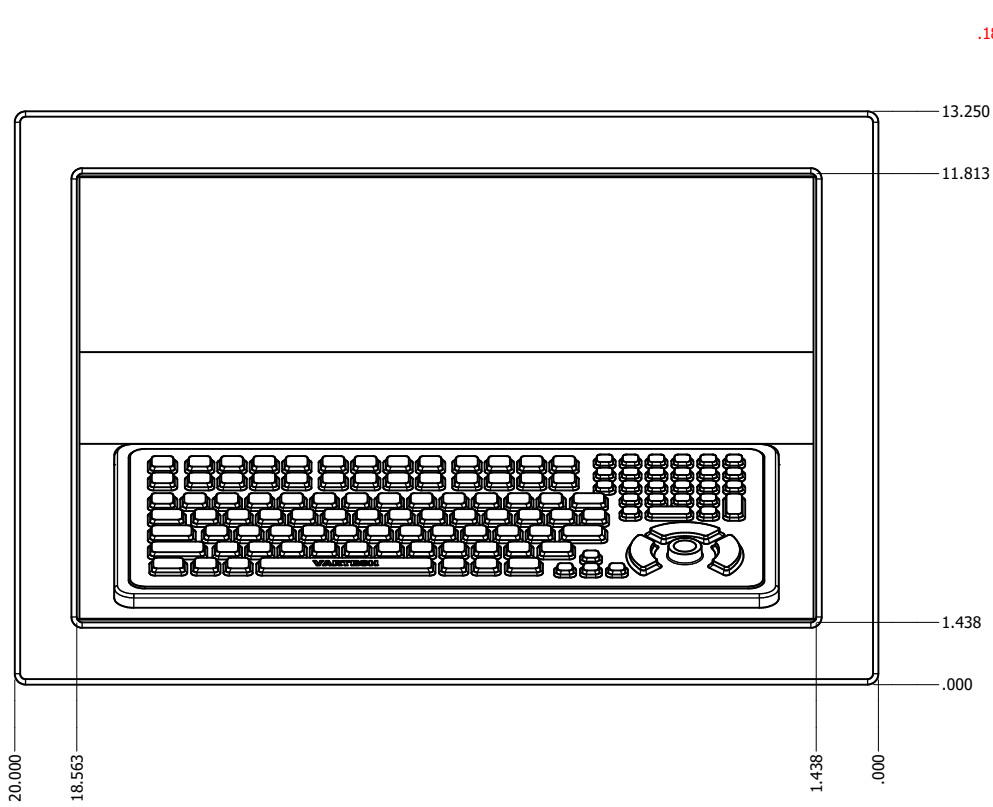

60 DEGREE PANEL MOUNT KEYBOARD

PRELIMINARY DRAWING
DIMENSIONS ARE SUBJECT TO CHANGE

| REVISION HISTORY | | | |
|------------------|---------|----------|-----------------|
| REV | DATE | INITIALS | DESCRIPTION |
| 0 | 11/4/21 | maw | INITIAL RELEASE |

| | | | | |
|-------------------------------|------|-------------|-----|--|
| DRAWN BY: mwitham | | 11/4/2021 | | VARTECH SYSTEMS INC. |
| USE WITH PRODUCT NUMBER | | | | |
| MATERIAL & FINISH | | | | TITLE |
| | | | | OUTLINE DRAWING PANEL MOUNT KEYBOARD |
| SHEET | SIZE | PART NUMBER | REV | |
| 3 of 3 | D | VTPMK60D# | 0 | |
| TOLERANCES: .XX=.01 .XXX=.005 | | | | |