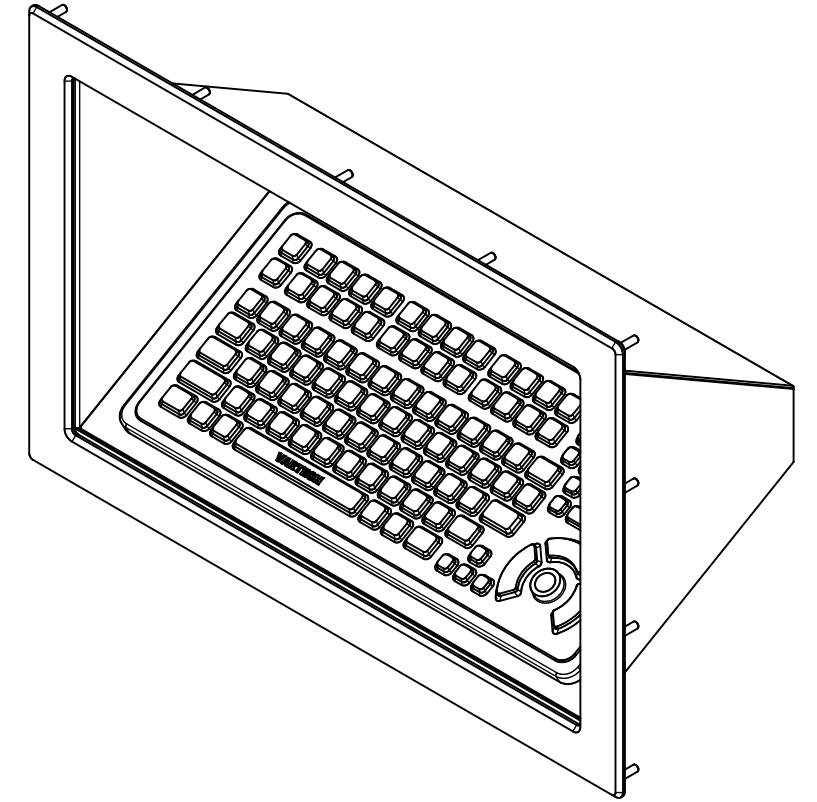

60 DEGREE PANEL MOUNT KEYBOARD

PRELIMINARY DRAWING
DIMENSIONS ARE SUBJECT TO CHANGE

| REVISION HISTORY | | | |
|------------------|---------|----------|-----------------|
| REV | DATE | INITIALS | DESCRIPTION |
| 0 | 11/4/21 | maw | INITIAL RELEASE |