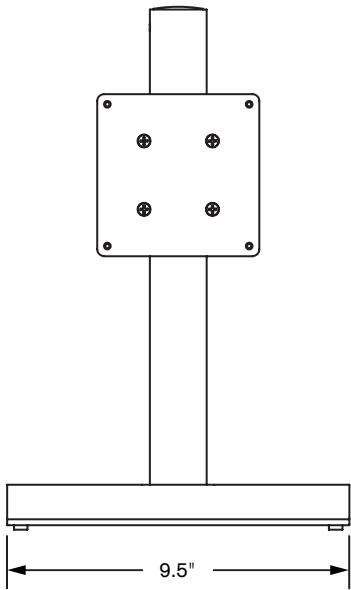

# VT9109-S

Specifications

FRONT VIEW

SIDE VIEW

- Pole height: ..... 14"
- Base dimensions: ..... W: 9.5", L: 10.5"
- Base weight: ..... 10 lbs
- Monitor tilt: ..... 200 degrees
- Monitor pivot: ..... Landscape to portrait
- Monitor compatibility: ..... VESA® 75mm and 100mm
- Monitor weight/model number: ..... Up to 45 lbs / 9109-S