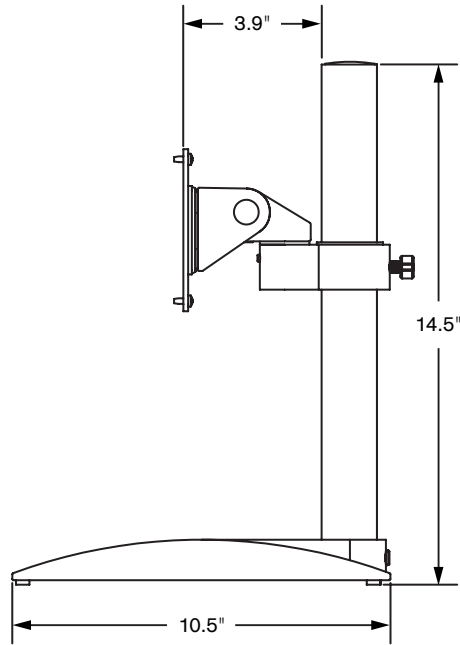

# VT9109-S

Specifications

FRONT VIEW

SIDE VIEW

- Pole height: ..... 14"
- Base dimensions: ..... W: 9.5", L: 10.5"
- Base weight: ..... 10 lbs
- Monitor tilt: ..... 200 degrees
- Monitor pivot: ..... Landscape to portrait
- Monitor compatibility: ..... VESA® 75mm and 100mm
- Monitor weight/model number: ..... Up to 45 lbs / 9109-S