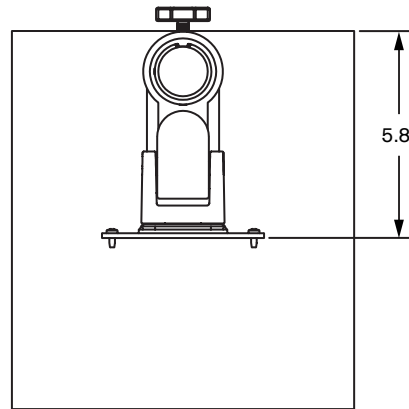

# VT9109-S

Specifications

FRONT VIEW

SIDE VIEW

- Pole height: ..... 14"
- Base dimensions: ..... W: 9.5", L: 10.5"
- Base weight: ..... 10 lbs
- Monitor tilt: ..... 200 degrees
- Monitor pivot: ..... Landscape to portrait
- Monitor compatibility: ..... VESA® 75mm and 100mm
- Monitor weight/model number: ..... Up to 45 lbs / 9109-S