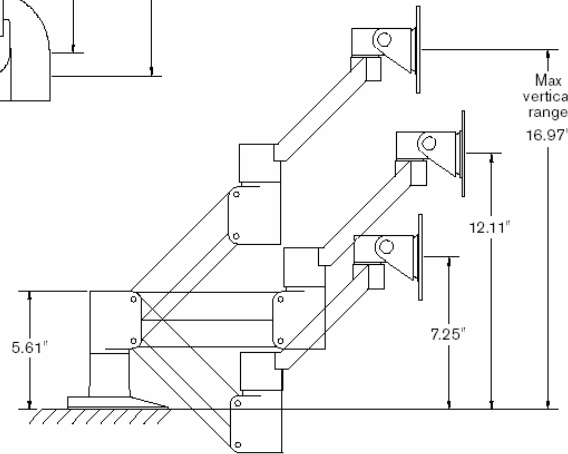

VT3545 Mechanical Drawing

MOUNTING OPTIONS

MOTION CAPABILITIES

HEADQUARTERS
11529 Sun Belt Ct.
Baton Rouge, Louisiana 70809

Phone 800.223.8050
International 001.225.298.0300
Fax 225.297.2440

E-mail sales@vartechsystems.com
Website www.vartechsystems.com