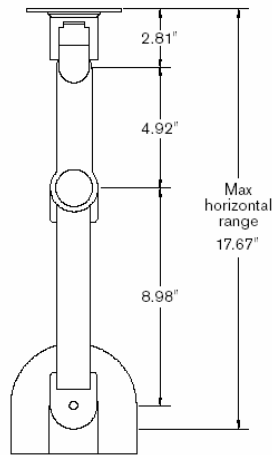

VT3545 Mechanical Drawing

MOUNTING OPTIONS

MOTION CAPABILITIES

HEADQUARTERS
11529 Sun Belt Ct.
Baton Rouge, Louisiana 70809

Phone 800.223.8050
International 001.225.298.0300
Fax 225.297.2440

E-mail sales@vartechsystems.com
Website www.vartechsystems.com