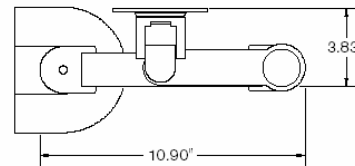

VT3545 Mechanical Drawing

MOUNTING OPTIONS

MOTION CAPABILITIES

HEADQUARTERS
11529 Sun Belt Ct.
Baton Rouge, Louisiana 70809

Phone 800.223.8050
International 001.225.298.0300
Fax 225.297.2440

E-mail sales@vartechsystems.com
Website www.vartechsystems.com