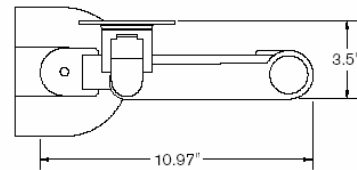

VT3500 Mechanical Drawing

MOUNTING OPTIONS

MOTION CAPABILITIES

HEADQUARTERS
11529 Sun Belt Ct.
Baton Rouge, Louisiana 70809

Phone 800.223.8050
International 001.225.298.0300
Fax 225.297.2440

E-mail sales@vartechsystems.com
Website www.vartechsystems.com