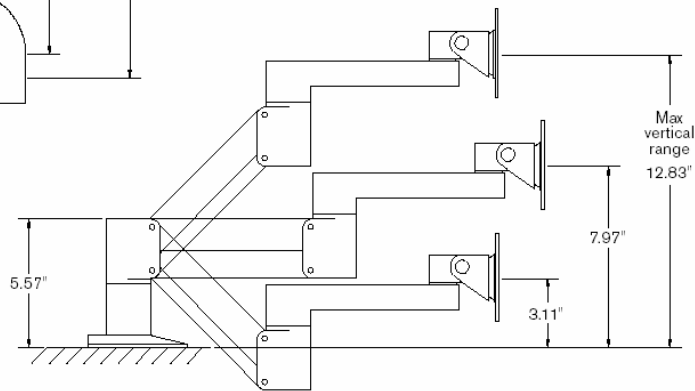

VT3500 Mechanical Drawing

MOUNTING OPTIONS

MOTION CAPABILITIES

HEADQUARTERS
11529 Sun Belt Ct.
Baton Rouge, Louisiana 70809

Phone 800.223.8050
International 001.225.298.0300
Fax 225.297.2440

E-mail sales@vartechsystems.com
Website www.vartechsystems.com