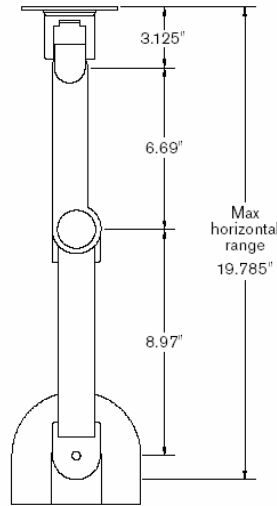

VT3500 Mechanical Drawing

MOUNTING OPTIONS

MOTION CAPABILITIES

HEADQUARTERS
11529 Sun Belt Ct.
Baton Rouge, Louisiana 70809

Phone 800.223.8050
International 001.225.298.0300
Fax 225.297.2440

E-mail sales@vartechsystems.com
Website www.vartechsystems.com