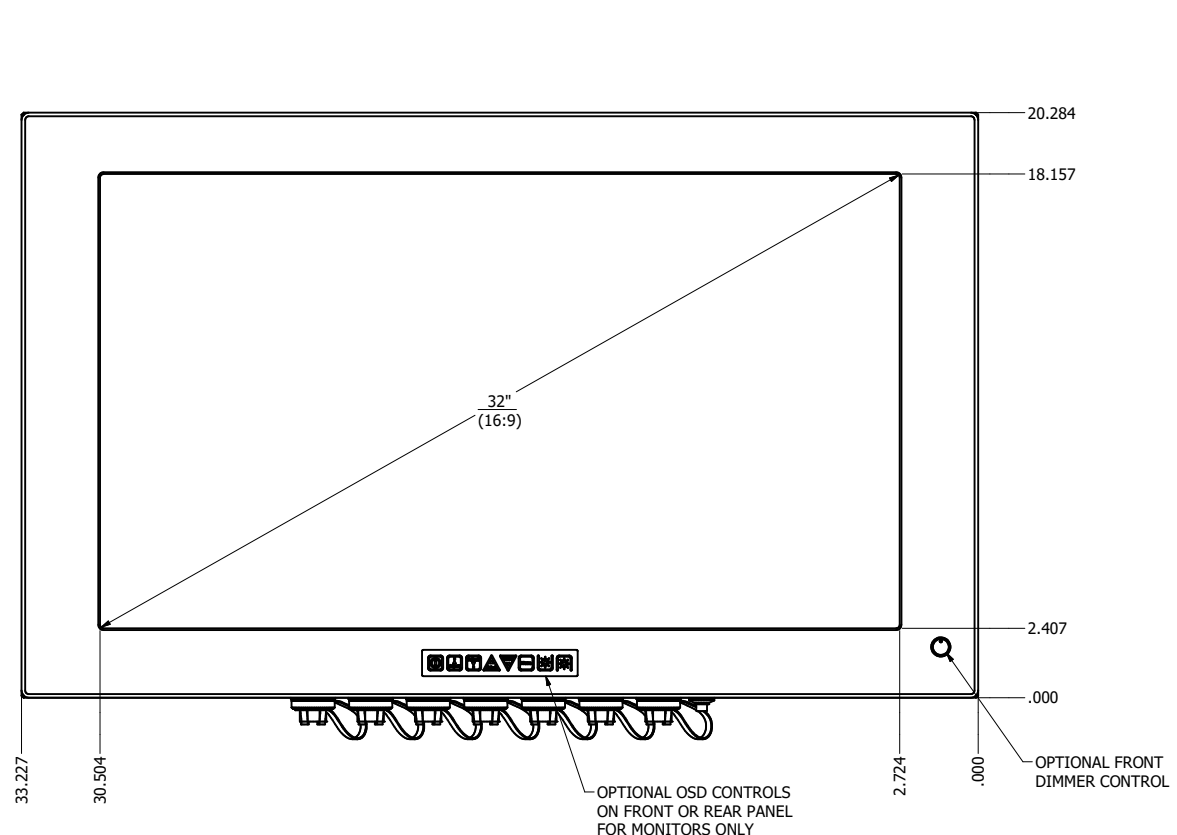

32" VESA MOUNT (Monitor or Computer)

PRELIMINARY DRAWING
DIMENSIONS ARE SUBJECT TO CHANGE

REVISION HISTORY			
REV	DATE	INITIALS	DESCRIPTION
0	3/25/2021	COG	INITIAL RELEASE

DRAWN BY:		USE WITH PRODUCT NUMBER		
MATERIAL & FINISH		TITLE		
TOLERANCES: .XX=.01 .XXX=.005		OUTLINE DRAWING TOUGH STATION - GEN 3		
SHEET 1 of 1	SIZE D	PART NUMBER VTTS3#320bVE#	REV 0	