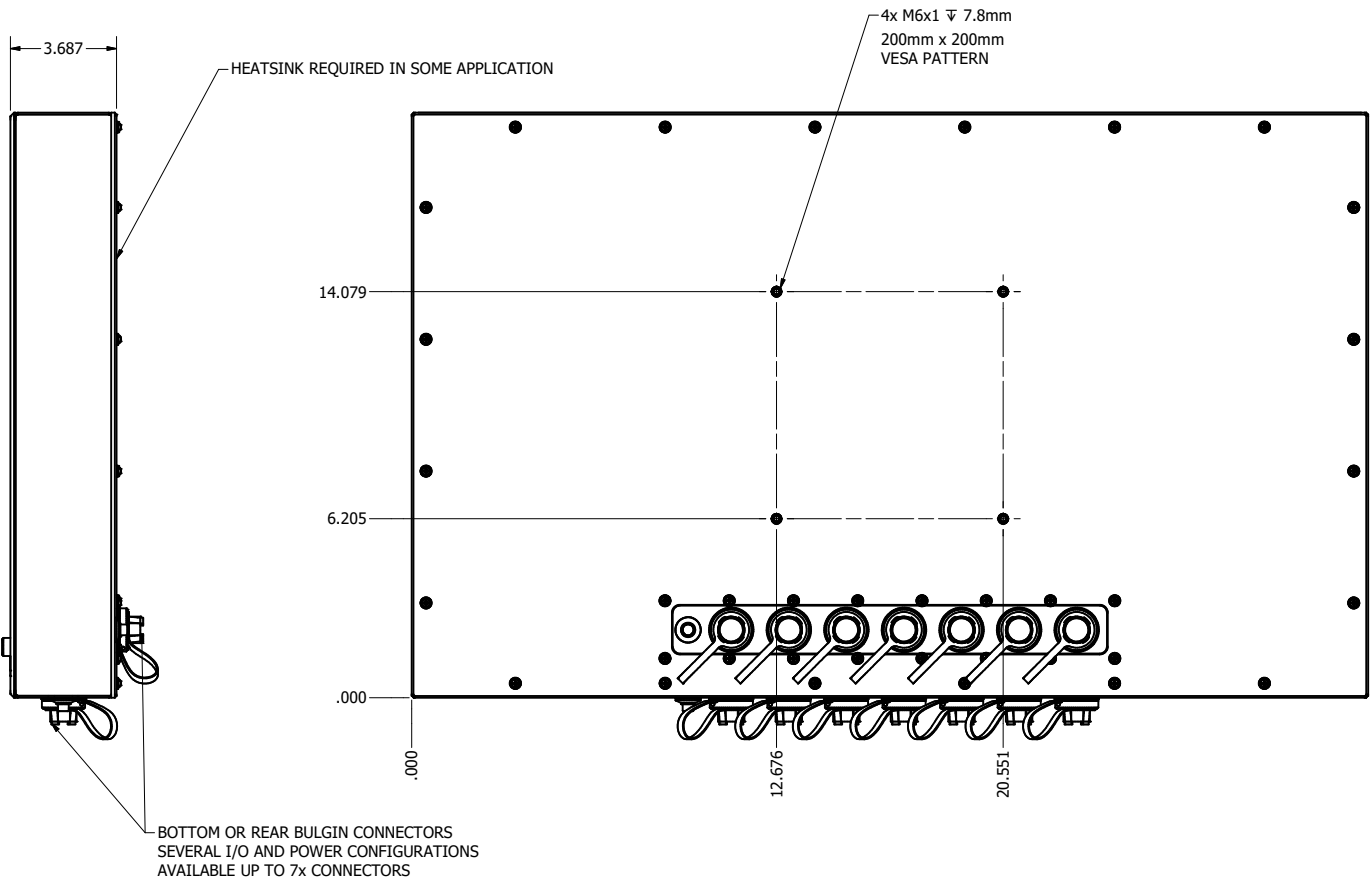

32" VESA MOUNT (Monitor or Computer)

PRELIMINARY DRAWING
DIMENSIONS ARE SUBJECT TO CHANGE

REVISION HISTORY			
REV	DATE	INITIALS	DESCRIPTION
0	3/25/2021	COG	INITIAL RELEASE

DRAWN BY:		USE WITH PRODUCT NUMBER		
MATERIAL & FINISH		TITLE		
TOLERANCES: .XX=.01 .XXX=.005		OUTLINE DRAWING TOUGH STATION - GEN 3		
SHEET 1 of 1	SIZE D	PART NUMBER VTTS3#320bVE#	REV 0	