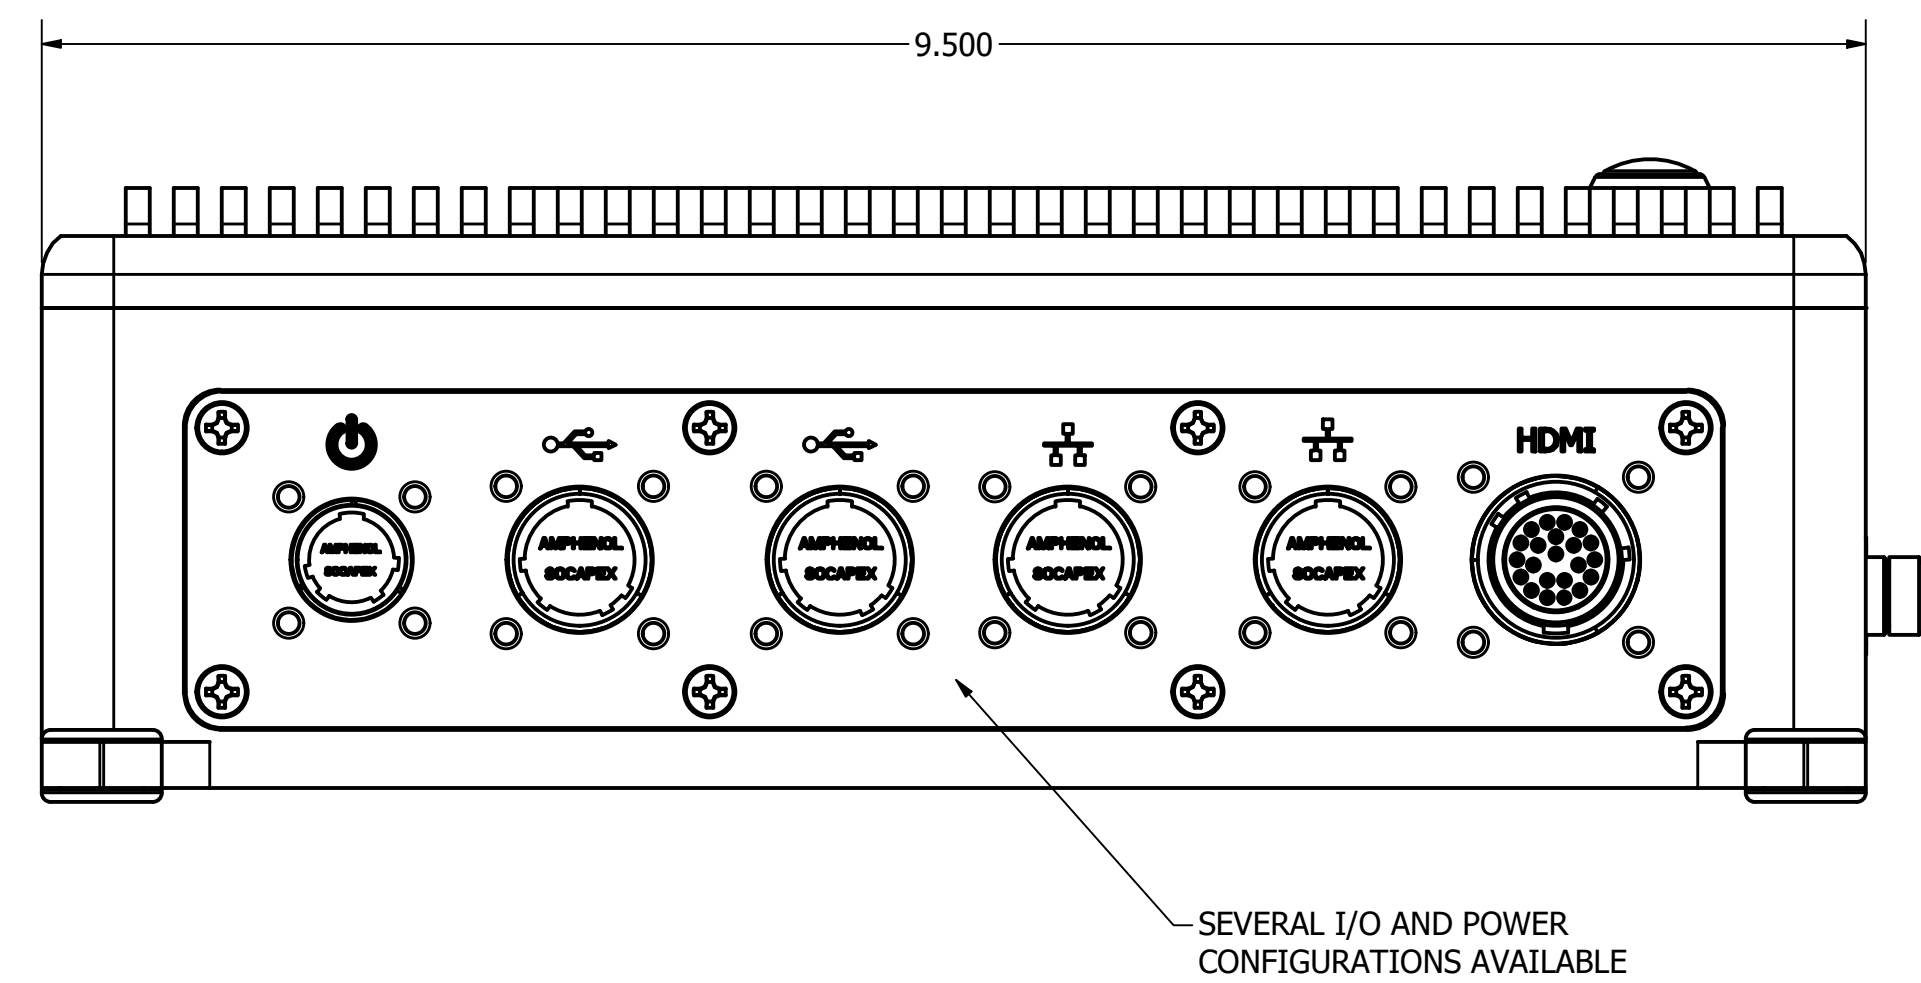

REVISION HISTORY			
REV	DATE	INITIALS	DESCRIPTION
00	12/2/2020	maw	RELEASED

NOTES:  
1.

DRAWN BY: mwitham		1/8/2020		
USE WITH PRODUCT NUMBER				
QUOTE NUMBER				TITLE
				ALL WEATHER POWER CUBE SMALL FORM FACTOR COMPUTER
SHEET	SIZE	PART NUMBER	REV	
1 of 1	D	VTAW4C000SOA		
TOLERANCES: .XX=.01 .XXX=.005				