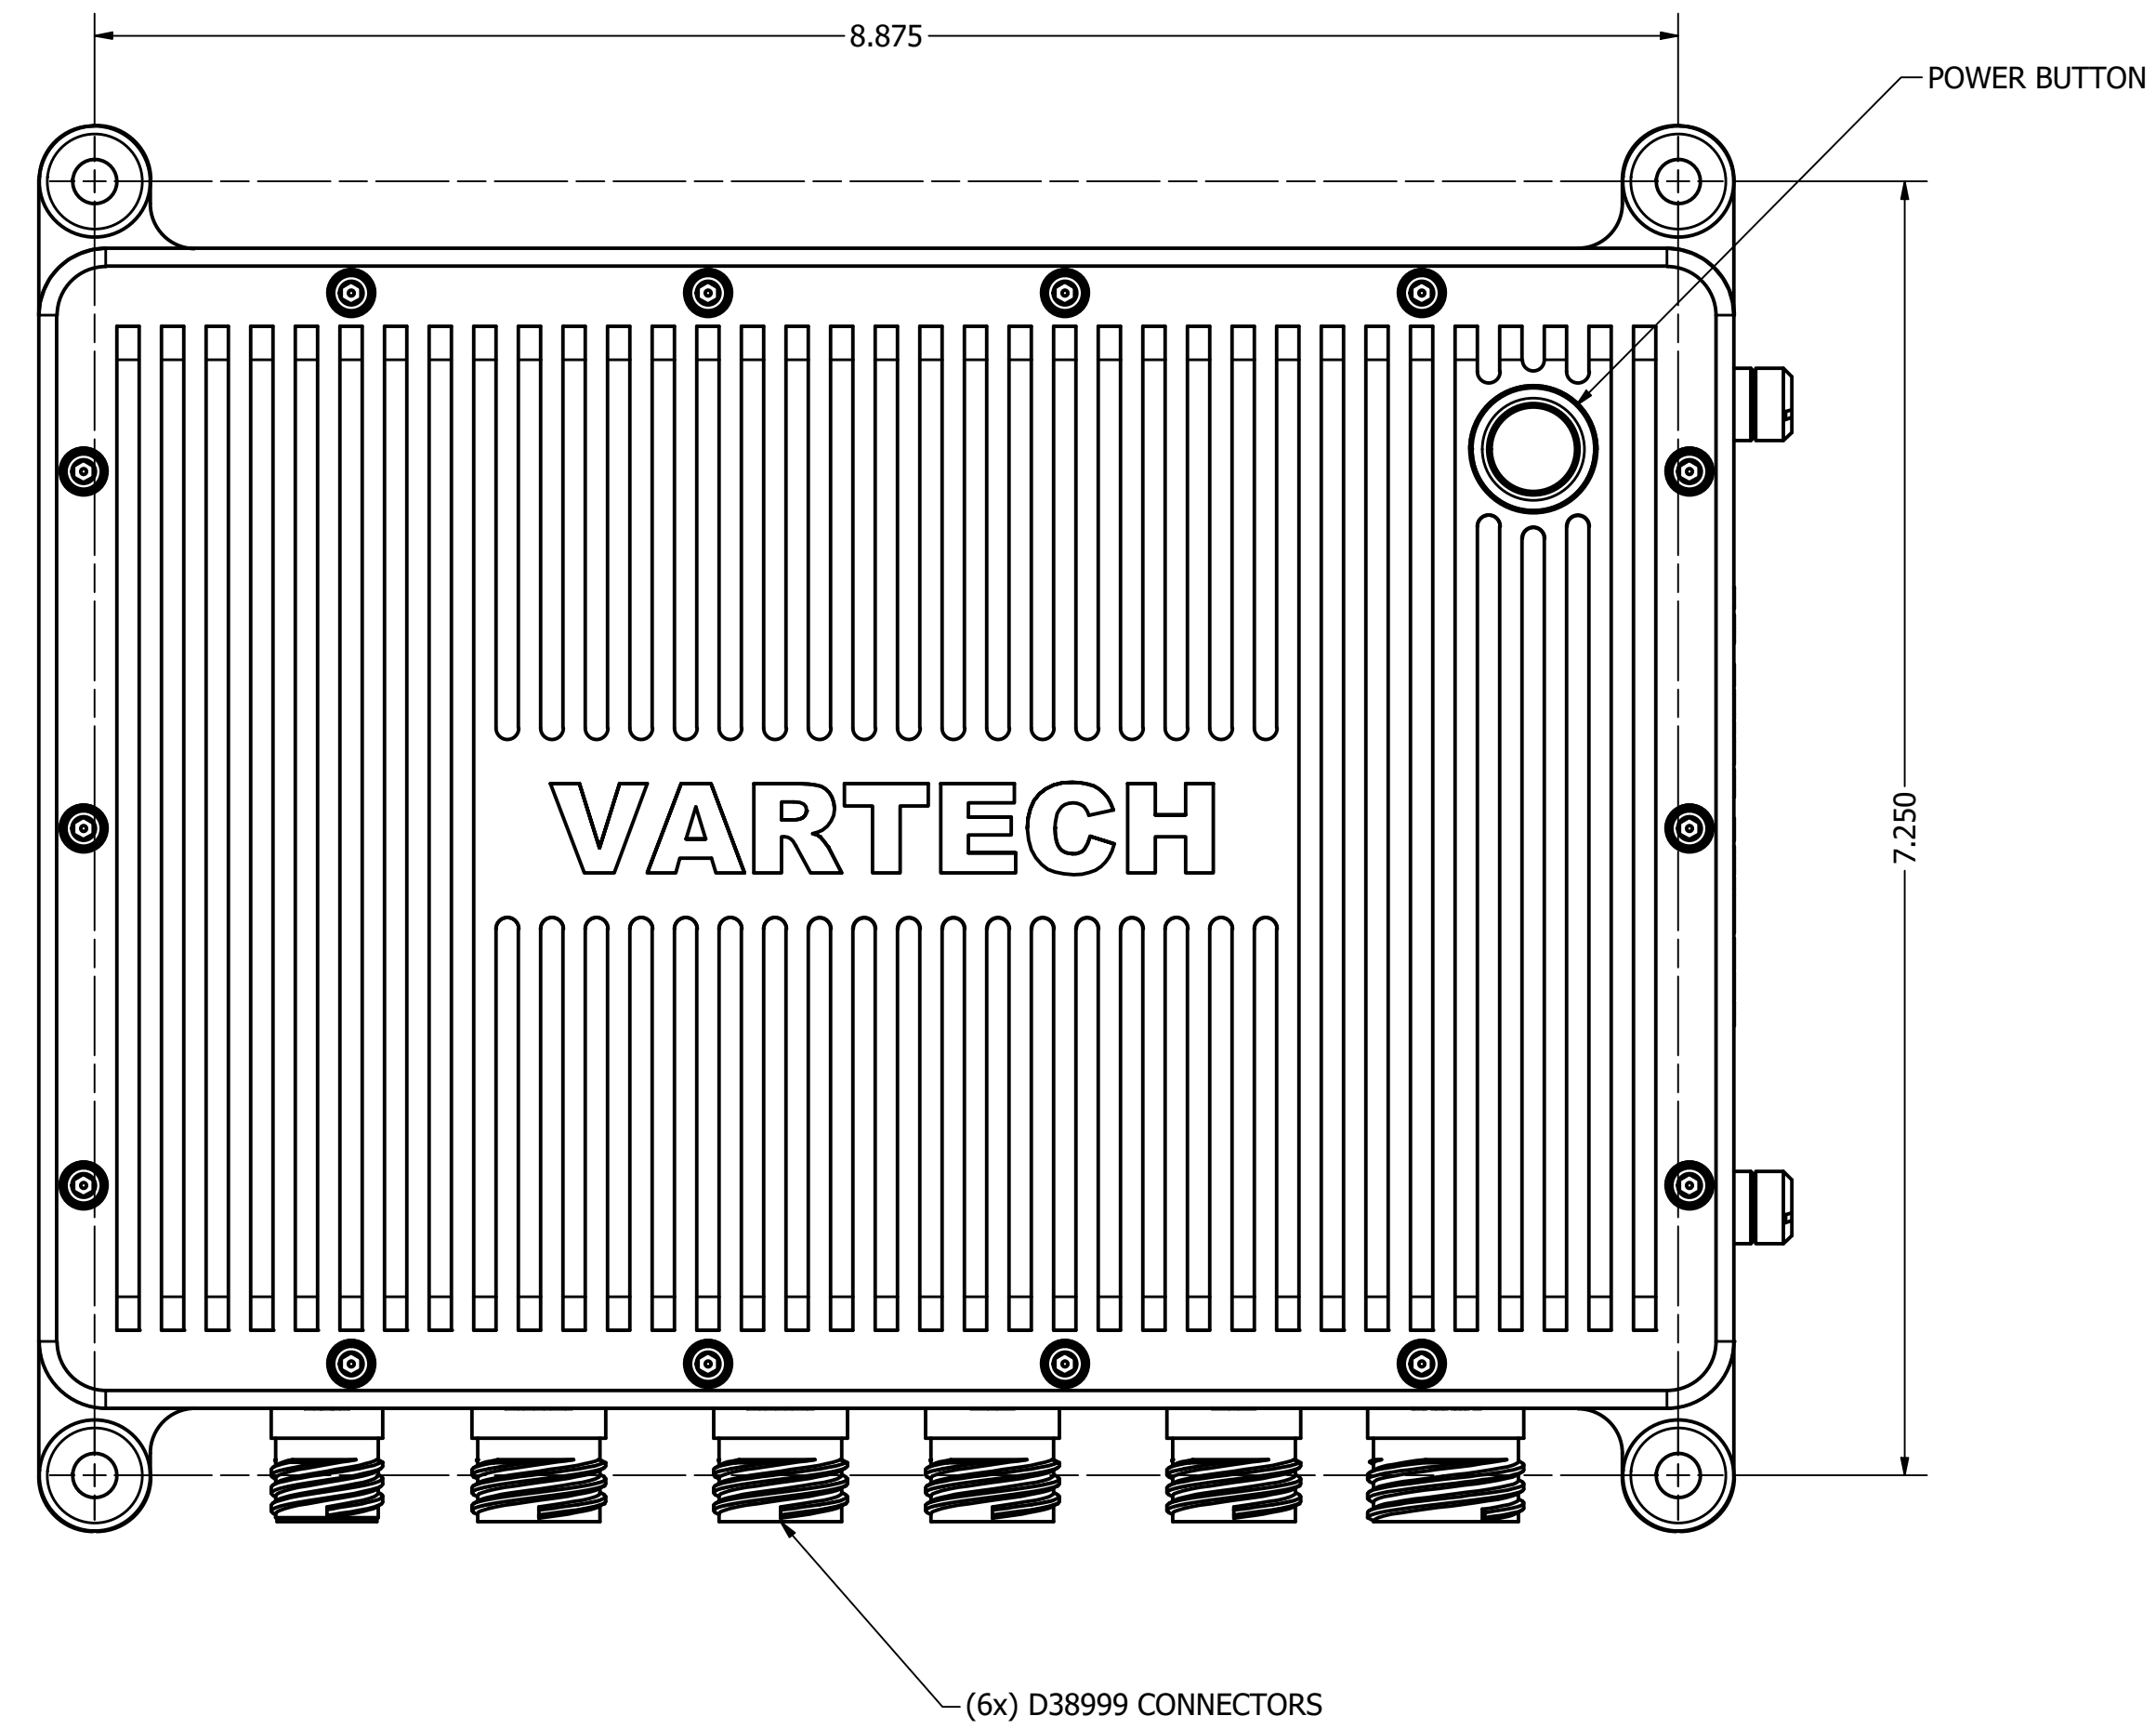

REVISION HISTORY			
REV	DATE	INITIALS	DESCRIPTION
00	12/2/2020	maw	RELEASED

NOTES:  
1.

DRAWN BY: mwitham		1/8/2020		
USE WITH PRODUCT NUMBER				
QUOTE NUMBER				TITLE
				ALL WEATHER POWER CUBE SMALL FORM FACTOR COMPUTER
SHEET	SIZE	PART NUMBER	REV	
1 of 1	D	VTAW4C000SOA		
TOLERANCES: .XX=.01 .XXX=.005				