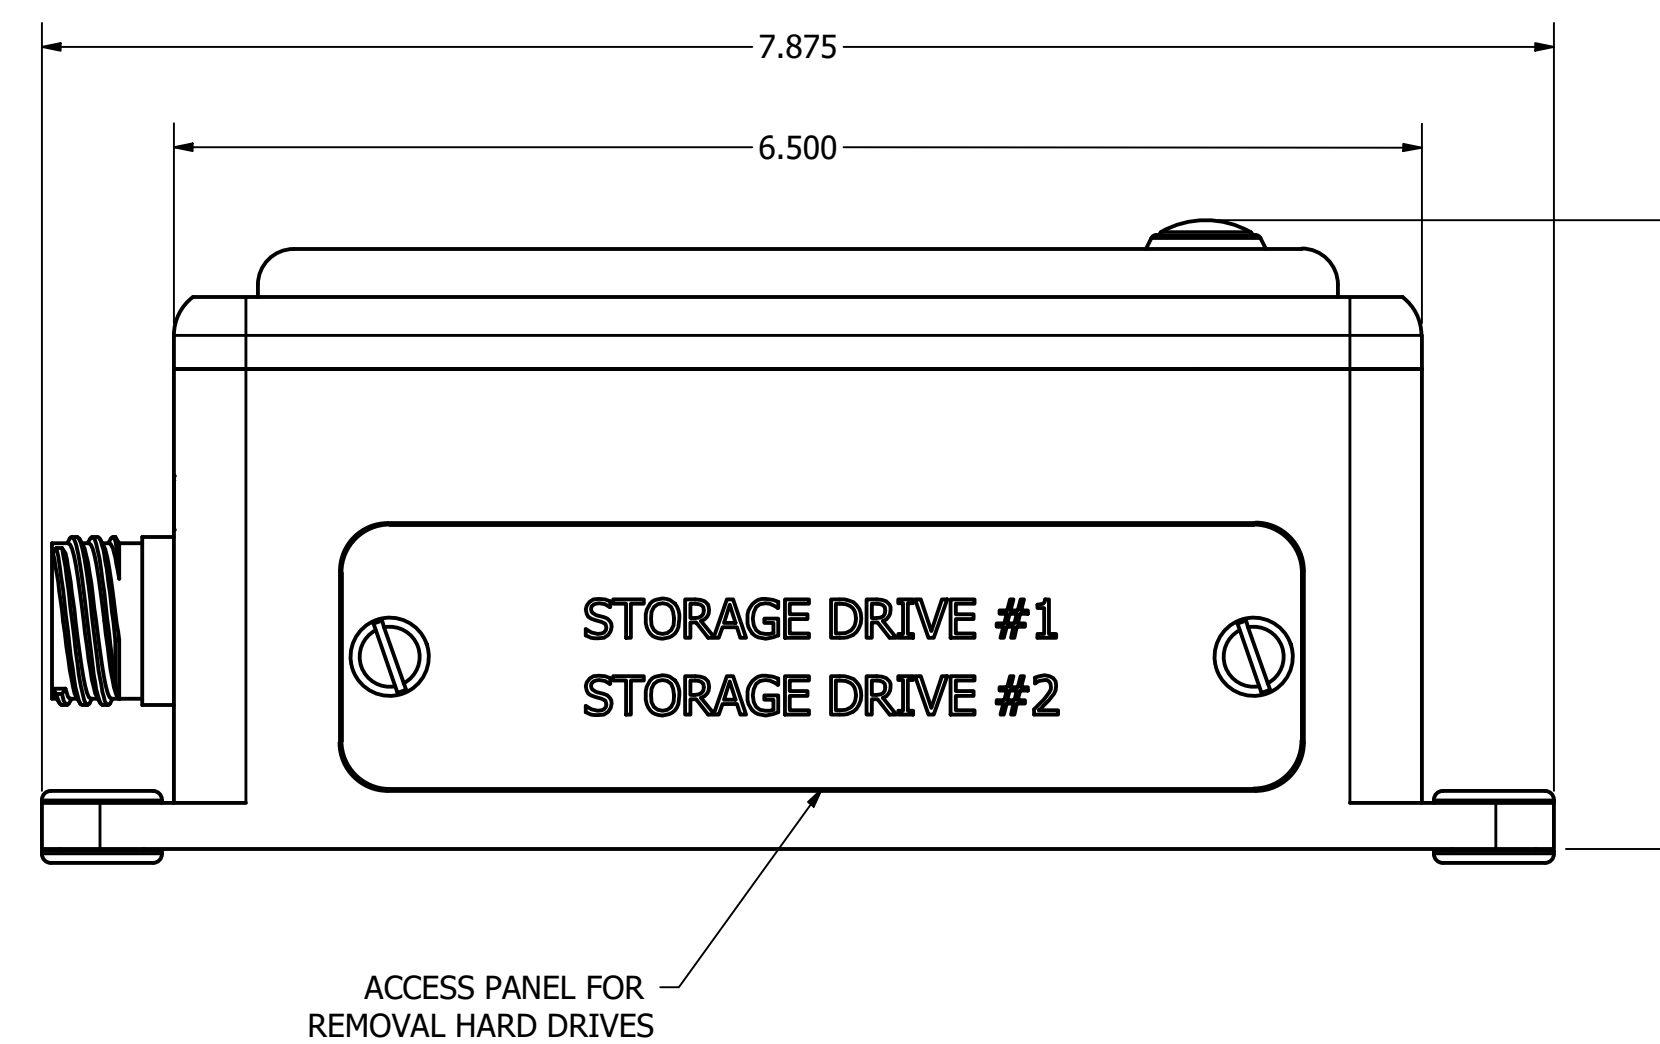

REVISION HISTORY			
REV	DATE	INITIALS	DESCRIPTION
00	12/2/2020	maw	RELEASED

NOTES:  
1.

DRAWN BY: mwitham		1/8/2020		
USE WITH PRODUCT NUMBER				
QUOTE NUMBER				TITLE
				ALL WEATHER POWER CUBE SMALL FORM FACTOR COMPUTER
SHEET	SIZE	PART NUMBER	REV	
1 of 1	D	VTAW4C000SOA		
TOLERANCES: .XX=.01 .XXX=.005				