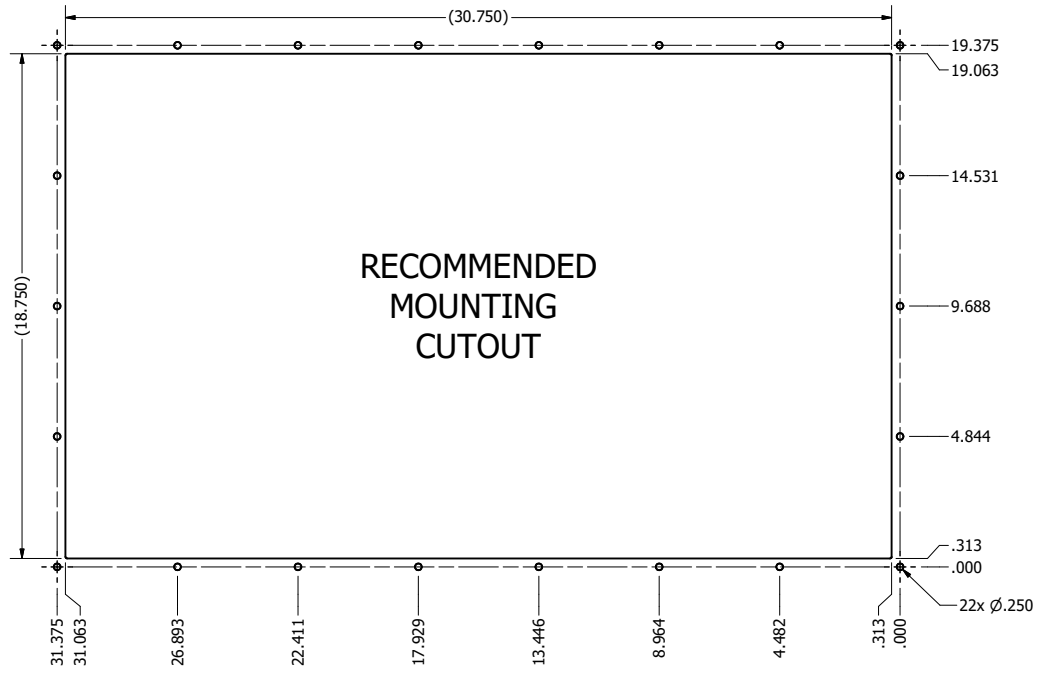

32.0" CONSOLE MOUNT EXTREME (Monitor or Panel Computer)

PRELIMINARY DRAWING
DIMENSIONS ARE SUBJECT TO CHANGE

REVISION HISTORY			
REV	DATE	INITIALS	DESCRIPTION
00	11/27/19	MAW	INITIAL RELEASE

DRAWN BY:		USE WITH PRODUCT NUMBER		
MATERIAL & FINISH		TITLE		
TOLERANCES: .XX=-.01 .XXX=-.005		SHEET 3 of 6		OUTLINE DRAWING DIAMONDVUE 4
		SIZE D	PART NUMBER VTDV4#320bCX#	REV 00