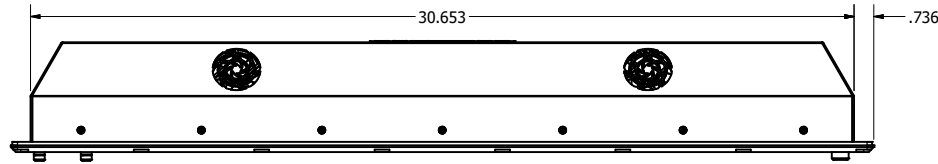

32.0" CONSOLE MOUNT EXTREME (Monitor or Panel Computer)

PRELIMINARY DRAWING
DIMENSIONS ARE SUBJECT TO CHANGE

REVISION HISTORY			
REV	DATE	INITIALS	DESCRIPTION
00	11/27/19	MAW	INITIAL RELEASE

DRAWN BY:		USE WITH PRODUCT NUMBER		
MATERIAL & FINISH		TITLE		
TOLERANCES: .XX=-.01 .XXX=-.005		SHEET 3 of 6		OUTLINE DRAWING DIAMONDVUE 4
		SIZE D	PART NUMBER VTDV4#320bCX#	REV 00