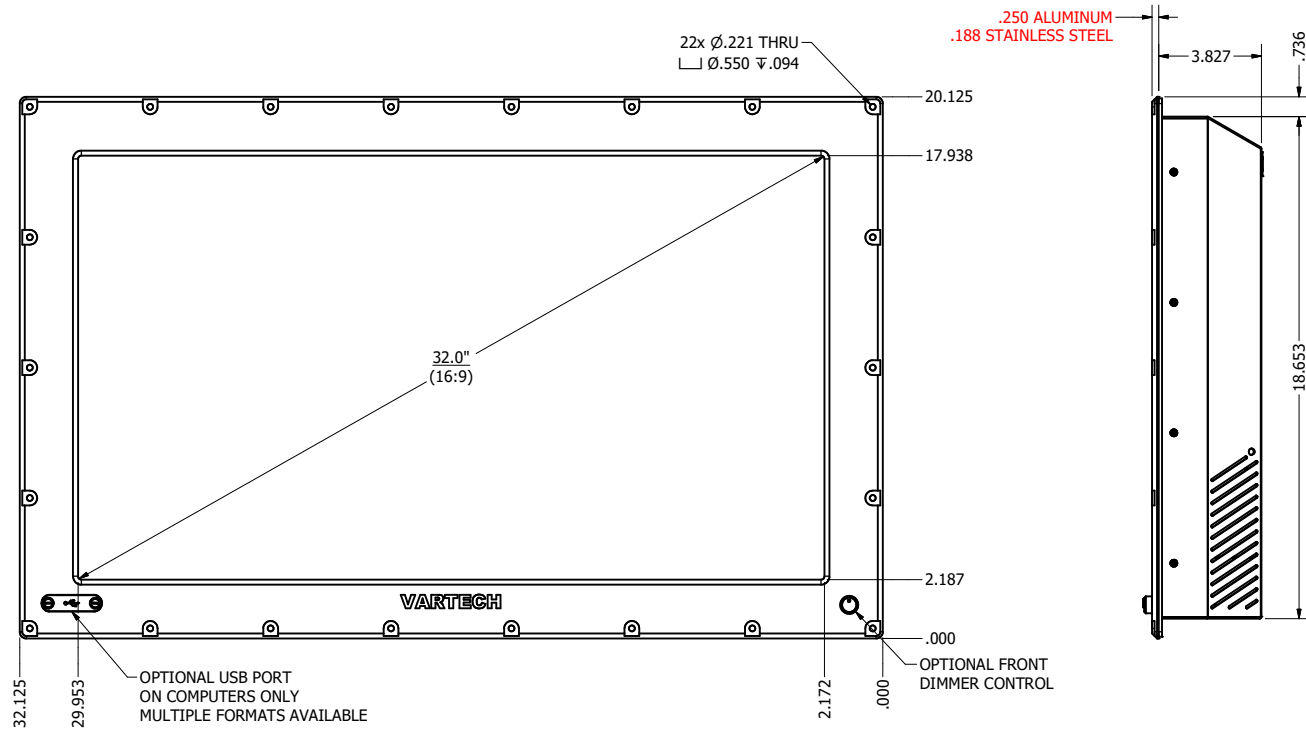

32.0" CONSOLE MOUNT EXTREME (Monitor or Panel Computer)

PRELIMINARY DRAWING
DIMENSIONS ARE SUBJECT TO CHANGE

REVISION HISTORY			
REV	DATE	INITIALS	DESCRIPTION
00	11/27/19	MAW	INITIAL RELEASE

DRAWN BY:		USE WITH PRODUCT NUMBER		
MATERIAL & FINISH		TITLE		
TOLERANCES: .XX=-.01 .XXX=-.005		SHEET 3 of 6		OUTLINE DRAWING DIAMONDVUE 4
		SIZE D	PART NUMBER VTDV4#320bCX#	REV 00