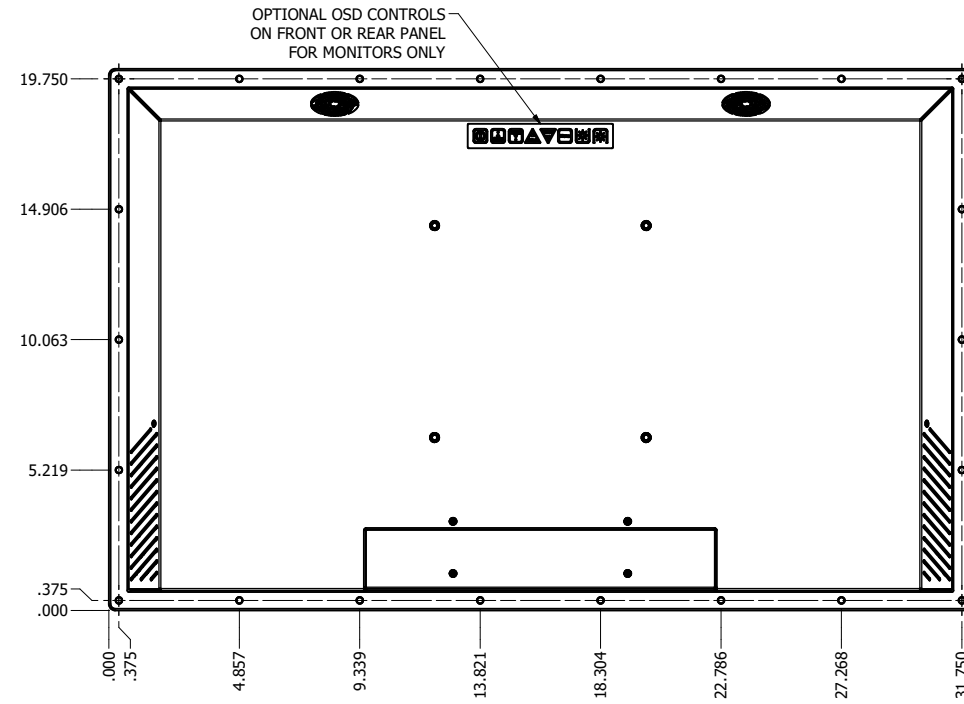

32.0" CONSOLE MOUNT EXTREME (Monitor or Panel Computer)

PRELIMINARY DRAWING
DIMENSIONS ARE SUBJECT TO CHANGE

REVISION HISTORY			
REV	DATE	INITIALS	DESCRIPTION
00	11/27/19	MAW	INITIAL RELEASE

DRAWN BY:		USE WITH PRODUCT NUMBER		
MATERIAL & FINISH		TITLE		
TOLERANCES: .XX=-.01 .XXX=-.005		SHEET 3 of 6		OUTLINE DRAWING DIAMONDVUE 4
		SIZE D	PART NUMBER VTDV4#320bCX#	REV 00