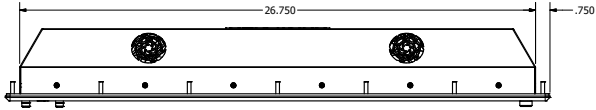

27.0" PANEL MOUNT (Monitor or Panel Computer)

PRELIMINARY DRAWING  
DIMENSIONS ARE SUBJECT TO CHANGE

REVISION HISTORY			
REV	DATE	INITIALS	DESCRIPTION
00	2/18/2021	MAV	INITIAL RELEASE

DRAWN BY: mwilliam	11/26/2019		TITLE	OUTLINE DRAWING	REV
USE WITH PRODUCT NUMBER					
MATERIAL & FINISH		SHEET		SIZE	PART NUMBER
TOLERANCES: .XX=.01 .XXX=.005		1 OF 5	D	VTDV4#270bPN#	00