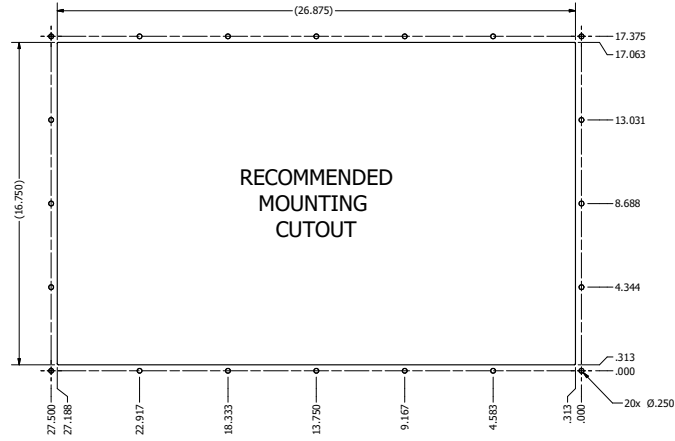

27.0" PANEL MOUNT (Monitor or Panel Computer)

PRELIMINARY DRAWING  
DIMENSIONS ARE SUBJECT TO CHANGE

REVISION HISTORY			
REV	DATE	INITIALS	DESCRIPTION
00	2/18/2021	MAV	INITIAL RELEASE

DRAWN BY: mwilliam	11/26/2019		TITLE	OUTLINE DRAWING	REV
USE WITH PRODUCT NUMBER					
MATERIAL & FINISH		SHEET		SIZE	PART NUMBER
TOLERANCES: .XX=.01 .XXX=.005		1 OF 5	D	VTDV4#270bPN#	00