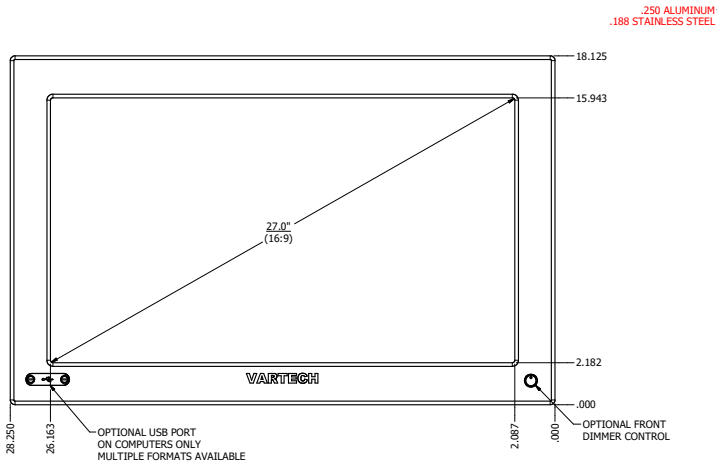

27.0" PANEL MOUNT (Monitor or Panel Computer)

PRELIMINARY DRAWING  
DIMENSIONS ARE SUBJECT TO CHANGE

REVISION HISTORY			
REV	DATE	INITIALS	DESCRIPTION
00	2/18/2021	MAV	INITIAL RELEASE

DRAWN BY: mwilliam	11/26/2019		TITLE	OUTLINE DRAWING	REV
USE WITH PRODUCT NUMBER					
MATERIAL & FINISH		SHEET		SIZE	PART NUMBER
TOLERANCES: .XX=.01 .XXX=.005		1 OF 5	D	VTDV4#270bPN#	00