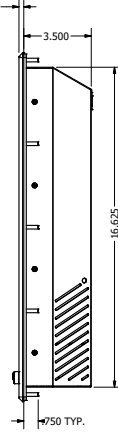

27.0" PANEL MOUNT (Monitor or Panel Computer)

PRELIMINARY DRAWING  
DIMENSIONS ARE SUBJECT TO CHANGE

REVISION HISTORY			
REV	DATE	INITIALS	DESCRIPTION
00	2/18/2021	MAV	INITIAL RELEASE

DRAWN BY: mwilliam	11/26/2019		TITLE	OUTLINE DRAWING	REV
USE WITH PRODUCT NUMBER					
MATERIAL & FINISH		SHEET		SIZE	PART NUMBER
TOLERANCES: .XX=.01 .XXX=.005		1 OF 5	D	VTDV4#270bPN#	00