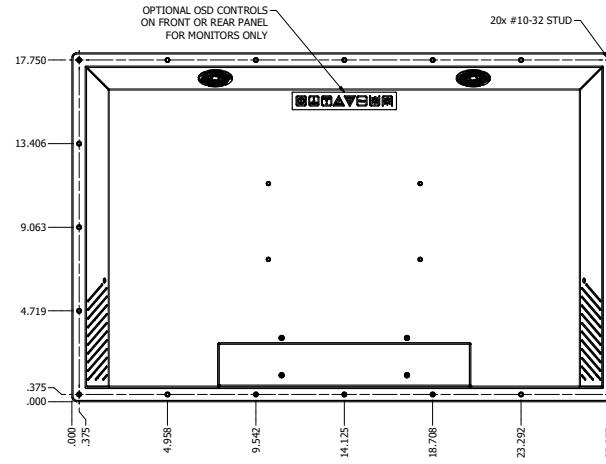

27.0" PANEL MOUNT (Monitor or Panel Computer)

PRELIMINARY DRAWING  
DIMENSIONS ARE SUBJECT TO CHANGE

REVISION HISTORY			
REV	DATE	INITIALS	DESCRIPTION
00	2/18/2021	MAV	INITIAL RELEASE

DRAWN BY: mwilliam	11/26/2019		TITLE	OUTLINE DRAWING	REV
USE WITH PRODUCT NUMBER					
MATERIAL & FINISH		SHEET		SIZE	PART NUMBER
TOLERANCES: .XX=.01 .XXX=.005		1 OF 5	D	VTDV4#270bPN#	00