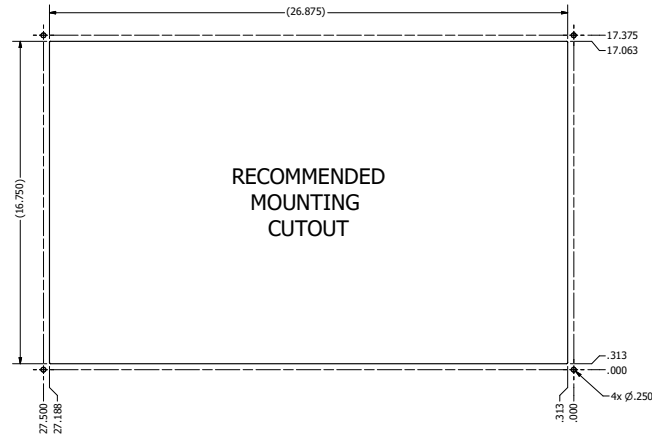

27.0" CONSOLE MOUNT (Monitor or Panel Computer)

PRELIMINARY DRAWING
DIMENSIONS ARE SUBJECT TO CHANGE

REVISION HISTORY			
REV	DATE	INITIALS	DESCRIPTION
00	2/18/2021	MAV	INITIAL RELEASE

DRAWN BY: mwilliam	11/26/2019		TITLE OUTLINE DRAWING DIAMONDVUE 4		
USE WITH PRODUCT NUMBER					
MATERIAL & FINISH		SHEET	SIZE	PART NUMBER	REV
TOLERANCES: .XX=-.01 .XXX=-.005		4 OF 5	D	VTDV4#270bCO#	00