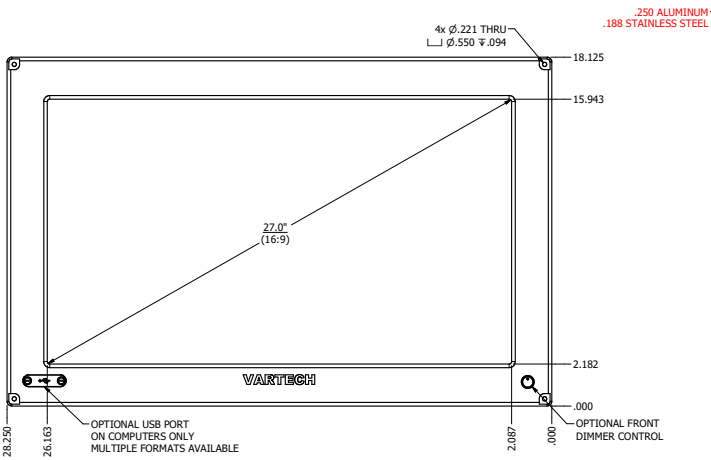

27.0" CONSOLE MOUNT (Monitor or Panel Computer)

PRELIMINARY DRAWING
DIMENSIONS ARE SUBJECT TO CHANGE

REVISION HISTORY			
REV	DATE	INITIALS	DESCRIPTION
00	2/18/2021	MAV	INITIAL RELEASE

DRAWN BY: mwilliam	11/26/2019		TITLE OUTLINE DRAWING DIAMONDVUE 4		
USE WITH PRODUCT NUMBER					
MATERIAL & FINISH		SHEET	SIZE	PART NUMBER	REV
TOLERANCES: .XX=-.01 .XXX=-.005		4 OF 5	D	VTDV4#270bCO#	00