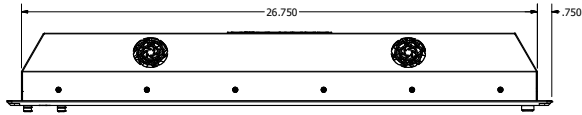

27.0" CONSOLE MOUNT (Monitor or Panel Computer)

PRELIMINARY DRAWING
DIMENSIONS ARE SUBJECT TO CHANGE

REVISION HISTORY			
REV	DATE	INITIALS	DESCRIPTION
00	2/18/2021	MAV	INITIAL RELEASE

DRAWN BY: mwilliam	11/26/2019		TITLE OUTLINE DRAWING DIAMONDVUE 4		
USE WITH PRODUCT NUMBER					
MATERIAL & FINISH		SHEET	SIZE	PART NUMBER	REV
TOLERANCES: .XX=-.01 .XXX=-.005		4 OF 5	D	VTDV4#270bCO#	00