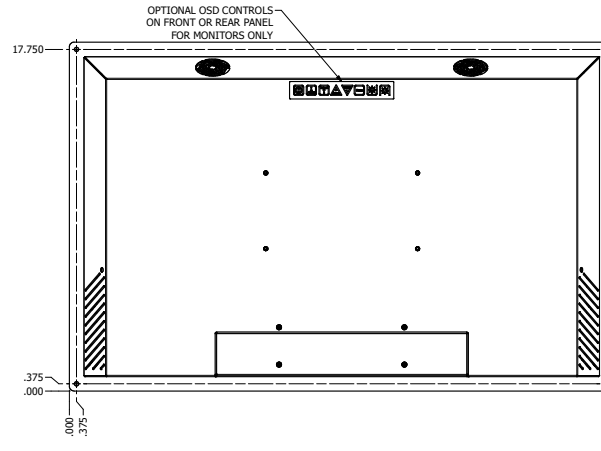

27.0" CONSOLE MOUNT (Monitor or Panel Computer)

PRELIMINARY DRAWING
DIMENSIONS ARE SUBJECT TO CHANGE

REVISION HISTORY			
REV	DATE	INITIALS	DESCRIPTION
00	2/18/2021	MAV	INITIAL RELEASE

DRAWN BY: mwilliam	11/26/2019		TITLE OUTLINE DRAWING DIAMONDVUE 4		
USE WITH PRODUCT NUMBER					
MATERIAL & FINISH		SHEET	SIZE	PART NUMBER	REV
TOLERANCES: .XX=-.01 .XXX=-.005		4 OF 5	D	VTDV4#270bCO#	00