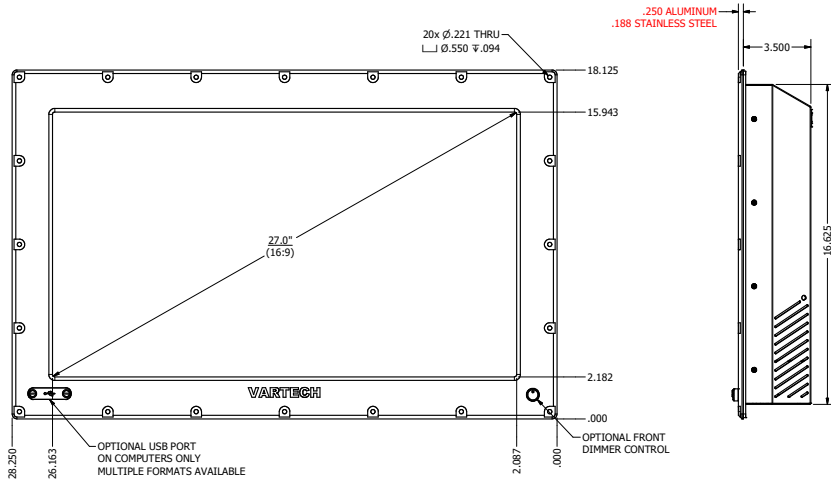

27.0" CONSOLE MOUNT EXTREME (Monitor or Panel Computer)

PRELIMINARY DRAWING  
DIMENSIONS ARE SUBJECT TO CHANGE

REVISION HISTORY			
REV	DATE	INITIALS	DESCRIPTION
00	2/18/2021	MAV	INITIAL RELEASE

DRAWN BY: mwilliam USE WITH PRODUCT NUMBER	11/26/2019	VARTECH SYSTEMS INC.	TITLE
MATERIAL & FINISH			OUTLINE DRAWING DIAMONDVIEW 4
TOLERANCES: .XX=.01 .XXX=.005		SHEET 3 OF 5 SIZE D	PART NUMBER VTDV4#270bCX# REV 00