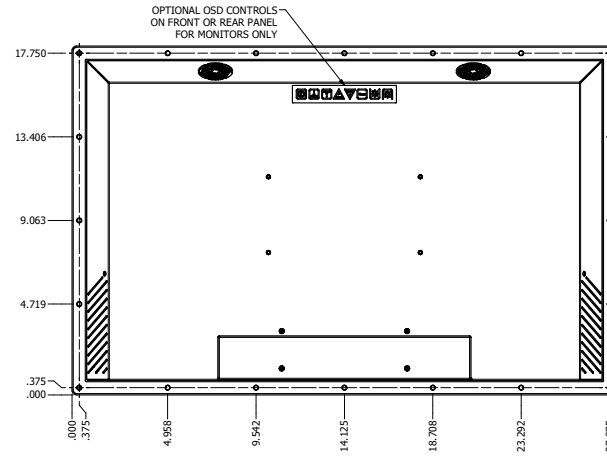

27.0" CONSOLE MOUNT EXTREME (Monitor or Panel Computer)

PRELIMINARY DRAWING  
DIMENSIONS ARE SUBJECT TO CHANGE

REVISION HISTORY			
REV	DATE	INITIALS	DESCRIPTION
00	2/18/2021	MAV	INITIAL RELEASE

DRAWN BY: mwilliam USE WITH PRODUCT NUMBER	11/26/2019	VARTECH SYSTEMS INC.	TITLE
MATERIAL & FINISH			OUTLINE DRAWING DIAMONDVIEW 4
TOLERANCES: .XX=.01 .XXX=.005		SHEET 3 OF 5 SIZE D	PART NUMBER VTDV4#270bCX# REV 00