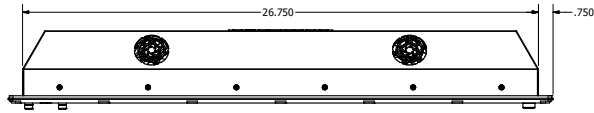

27.0" CONSOLE MOUNT EXTREME (Monitor or Panel Computer)

PRELIMINARY DRAWING  
DIMENSIONS ARE SUBJECT TO CHANGE

REVISION HISTORY			
REV	DATE	INITIALS	DESCRIPTION
00	2/18/2021	MAV	INITIAL RELEASE

DRAWN BY: mwilliam USE WITH PRODUCT NUMBER	11/26/2019	VARTECH SYSTEMS INC.	TITLE
MATERIAL & FINISH			OUTLINE DRAWING DIAMONDVIEW 4
TOLERANCES: .XX=.01 .XXX=.005		SHEET 3 OF 5 SIZE D	PART NUMBER VTDV4#270bCX# REV 00