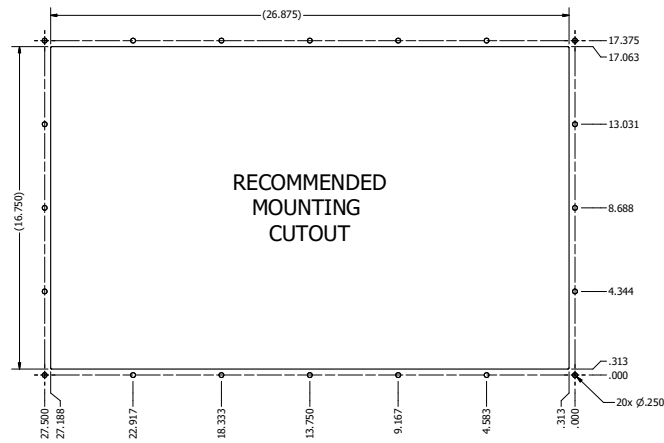

27.0" CONSOLE MOUNT EXTREME (Monitor or Panel Computer)

PRELIMINARY DRAWING  
DIMENSIONS ARE SUBJECT TO CHANGE

REVISION HISTORY			
REV	DATE	INITIALS	DESCRIPTION
00	2/18/2021	MAV	INITIAL RELEASE

DRAWN BY: mwilliam USE WITH PRODUCT NUMBER	11/26/2019	VARTECH SYSTEMS INC.	TITLE
MATERIAL & FINISH			OUTLINE DRAWING DIAMONDVIEW 4
TOLERANCES: .XX=.01 .XXX=.005		SHEET 3 OF 5 SIZE D	PART NUMBER VTDV4#270bCX# REV 00