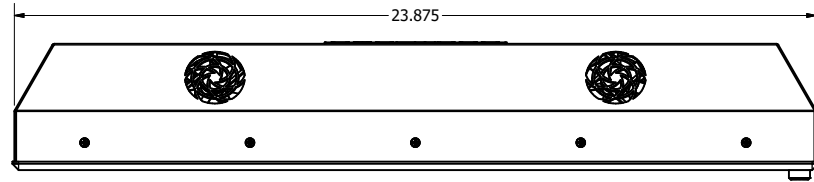

24.0" VESA MOUNT (Monitor or Panel Computer)

PRELIMINARY DRAWING  
DIMENSIONS ARE SUBJECT TO CHANGE

REVISION HISTORY			
REV	DATE	INITIALS	DESCRIPTION
00	11/27/19	MAW	INITIAL RELEASE

DRAWN BY: mwitham		11/26/2019		
USE WITH PRODUCT NUMBER				
MATERIAL & FINISH				TITLE
				OUTLINE DRAWING DIAMONDVUE 4
SHEET	SIZE	PART NUMBER	REV	
2 of 6	D	VTDV4#240bVEA	00	
TOLERANCES: .XX=.01 .XXX=.005				