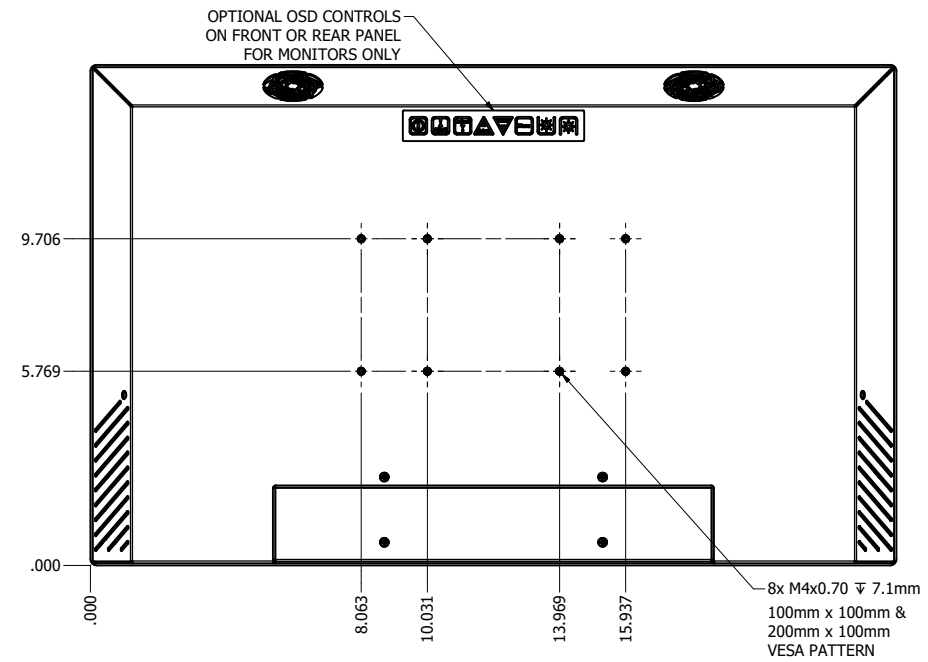

24.0" VESA MOUNT (Monitor or Panel Computer)

PRELIMINARY DRAWING  
DIMENSIONS ARE SUBJECT TO CHANGE

REVISION HISTORY			
REV	DATE	INITIALS	DESCRIPTION
00	11/27/19	MAW	INITIAL RELEASE

DRAWN BY: mwitham		11/26/2019		
USE WITH PRODUCT NUMBER				
MATERIAL & FINISH				TITLE
				OUTLINE DRAWING DIAMONDVUE 4
SHEET	SIZE	PART NUMBER	REV	
2 of 6	D	VTDV4#240bVEA	00	
TOLERANCES: .XX=.01 .XXX=.005				