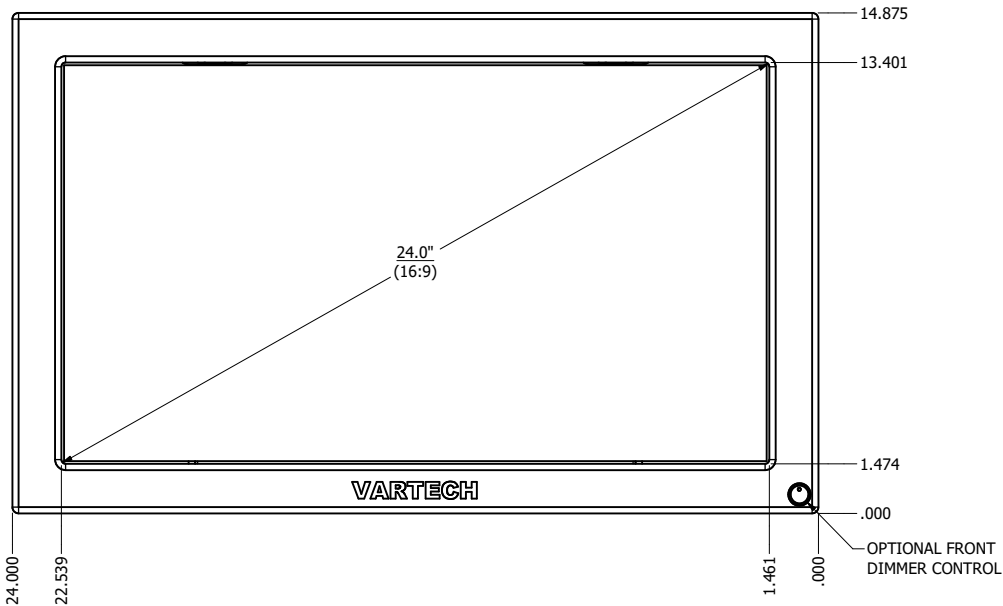

24.0" VESA MOUNT (Monitor or Panel Computer)

PRELIMINARY DRAWING  
DIMENSIONS ARE SUBJECT TO CHANGE

REVISION HISTORY			
REV	DATE	INITIALS	DESCRIPTION
00	11/27/19	MAW	INITIAL RELEASE

DRAWN BY: mwitham		11/26/2019		
USE WITH PRODUCT NUMBER				
MATERIAL & FINISH				TITLE
				OUTLINE DRAWING DIAMONDVUE 4
SHEET	SIZE	PART NUMBER	REV	
2 of 6	D	VTDV4#240bVEA	00	
TOLERANCES: .XX=.01 .XXX=.005				