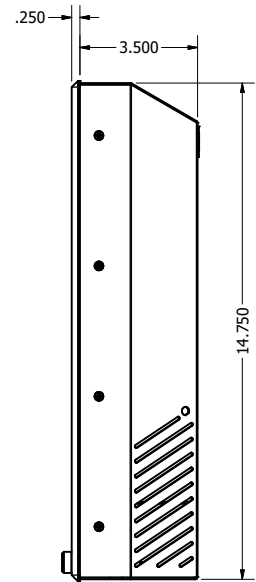

24.0" VESA MOUNT (Monitor or Panel Computer)

PRELIMINARY DRAWING  
DIMENSIONS ARE SUBJECT TO CHANGE

REVISION HISTORY			
REV	DATE	INITIALS	DESCRIPTION
00	11/27/19	MAW	INITIAL RELEASE

DRAWN BY: mwitham		11/26/2019		
USE WITH PRODUCT NUMBER				
MATERIAL & FINISH				TITLE
				OUTLINE DRAWING DIAMONDVUE 4
SHEET	SIZE	PART NUMBER	REV	
2 of 6	D	VTDV4#240bVEA	00	
TOLERANCES: .XX=.01 .XXX=.005				