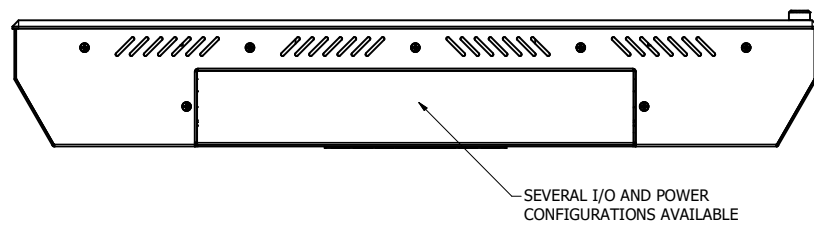

24.0" VESA MOUNT (Monitor or Panel Computer)

PRELIMINARY DRAWING  
DIMENSIONS ARE SUBJECT TO CHANGE

REVISION HISTORY			
REV	DATE	INITIALS	DESCRIPTION
00	11/27/19	MAW	INITIAL RELEASE

DRAWN BY: mwitham		11/26/2019		
USE WITH PRODUCT NUMBER				
MATERIAL & FINISH				TITLE
				OUTLINE DRAWING DIAMONDVUE 4
SHEET	SIZE	PART NUMBER	REV	
2 of 6	D	VTDV4#240bVEA	00	
TOLERANCES: .XX=.01 .XXX=.005				