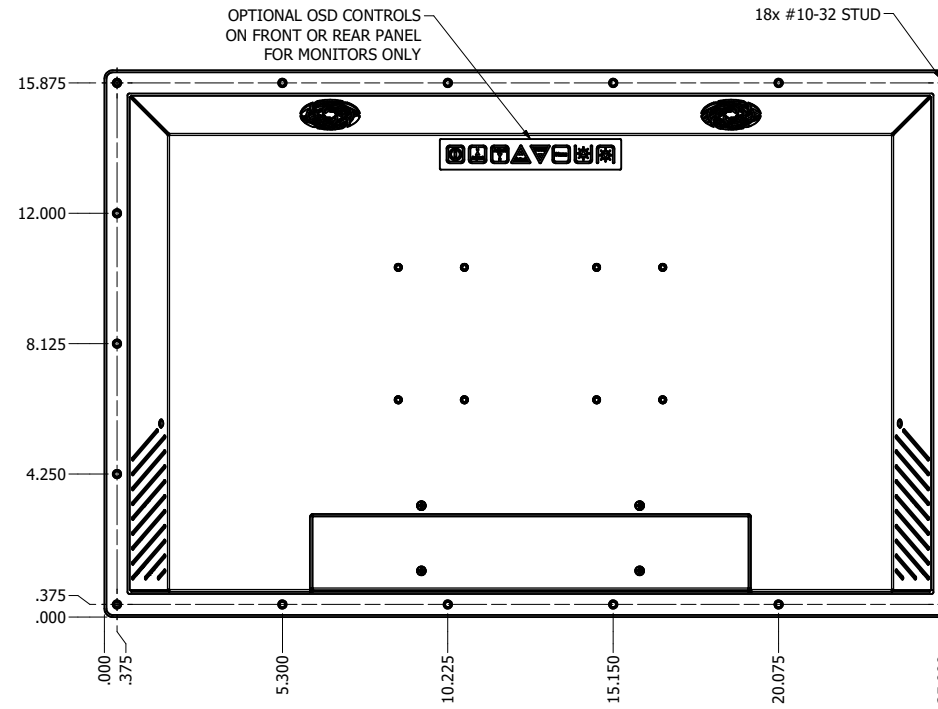

24.0" PANEL MOUNT (Monitor or Panel Computer)

PRELIMINARY DRAWING  
DIMENSIONS ARE SUBJECT TO CHANGE

REVISION HISTORY			
REV	DATE	INITIALS	DESCRIPTION
00	11/27/19	MAW	INITIAL RELEASE

DRAWN BY: mwitham		11/26/2019		
USE WITH PRODUCT NUMBER				
MATERIAL & FINISH				TITLE
				OUTLINE DRAWING DIAMONDVUE 4
SHEET	SIZE	PART NUMBER	REV	
1 of 6	D	VTDV4#240bPN#	00	
TOLERANCES: .XX=.01 .XXX=.005				