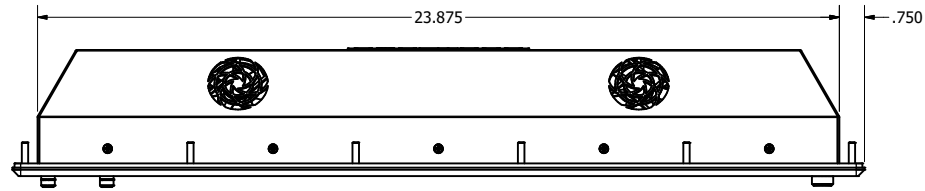

24.0" PANEL MOUNT (Monitor or Panel Computer)

PRELIMINARY DRAWING  
DIMENSIONS ARE SUBJECT TO CHANGE

REVISION HISTORY			
REV	DATE	INITIALS	DESCRIPTION
00	11/27/19	MAW	INITIAL RELEASE

DRAWN BY: mwitham		11/26/2019		
USE WITH PRODUCT NUMBER				
MATERIAL & FINISH				TITLE
				OUTLINE DRAWING DIAMONDVUE 4
SHEET	SIZE	PART NUMBER	REV	
1 of 6	D	VTDV4#240bPN#	00	
TOLERANCES: .XX=.01 .XXX=.005				