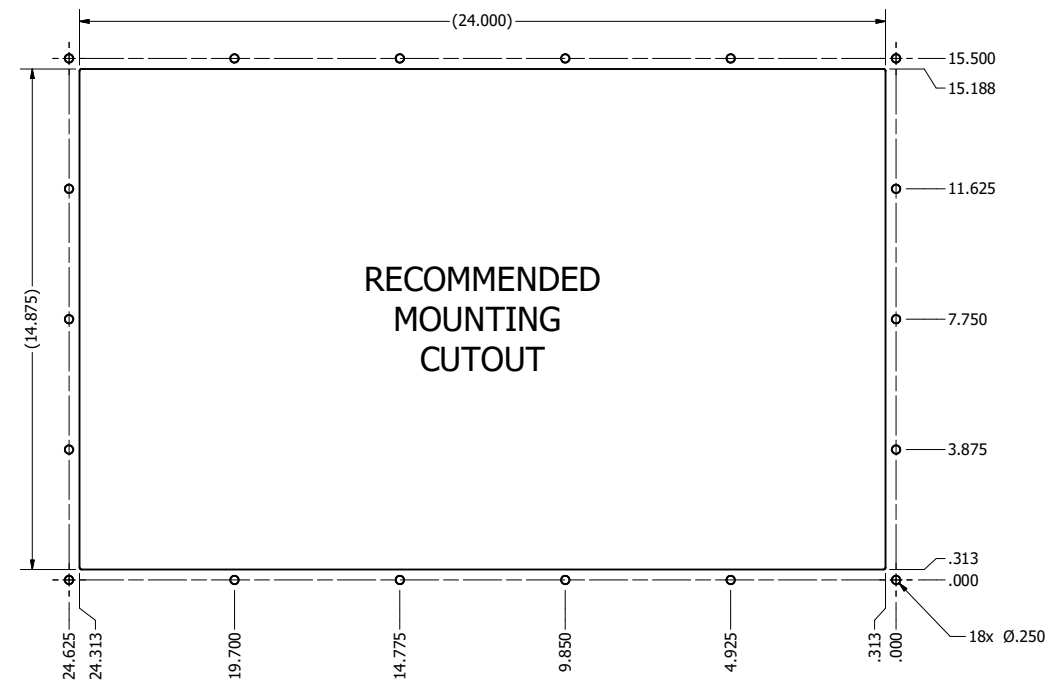

24.0" PANEL MOUNT (Monitor or Panel Computer)

PRELIMINARY DRAWING  
DIMENSIONS ARE SUBJECT TO CHANGE

REVISION HISTORY			
REV	DATE	INITIALS	DESCRIPTION
00	11/27/19	MAW	INITIAL RELEASE

DRAWN BY: mwitham		11/26/2019		
USE WITH PRODUCT NUMBER				
MATERIAL & FINISH				TITLE
				OUTLINE DRAWING DIAMONDVUE 4
SHEET	SIZE	PART NUMBER	REV	
1 of 6	D	VTDV4#240bPN#	00	
TOLERANCES: .XX=.01 .XXX=.005				