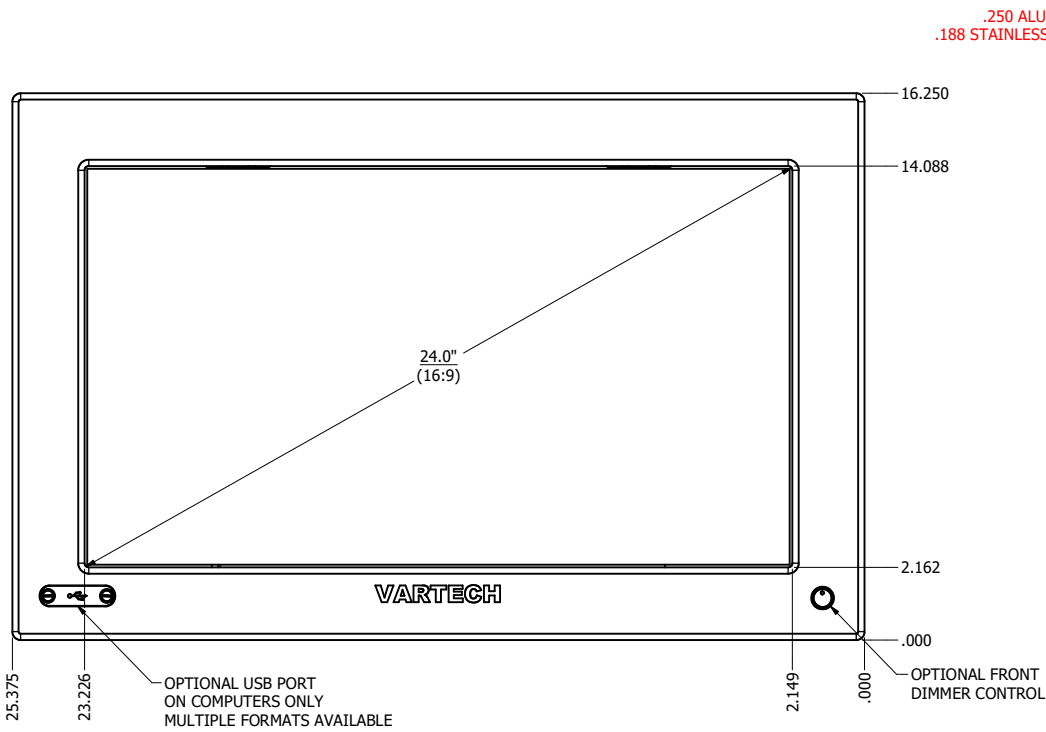

24.0" PANEL MOUNT (Monitor or Panel Computer)

PRELIMINARY DRAWING  
DIMENSIONS ARE SUBJECT TO CHANGE

REVISION HISTORY			
REV	DATE	INITIALS	DESCRIPTION
00	11/27/19	MAW	INITIAL RELEASE

DRAWN BY: mwitham		11/26/2019		
USE WITH PRODUCT NUMBER				
MATERIAL & FINISH				TITLE
				OUTLINE DRAWING DIAMONDVUE 4
SHEET	SIZE	PART NUMBER	REV	
1 of 6	D	VTDV4#240bPN#	00	
TOLERANCES: .XX=.01 .XXX=.005				