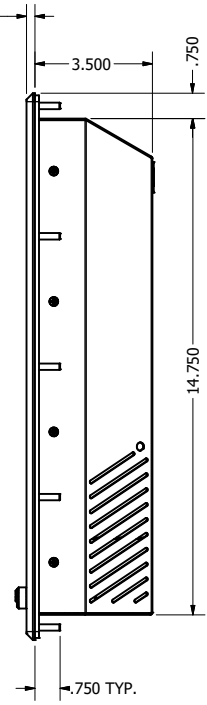

24.0" PANEL MOUNT (Monitor or Panel Computer)

PRELIMINARY DRAWING  
DIMENSIONS ARE SUBJECT TO CHANGE

REVISION HISTORY			
REV	DATE	INITIALS	DESCRIPTION
00	11/27/19	MAW	INITIAL RELEASE

DRAWN BY: mwitham		11/26/2019		
USE WITH PRODUCT NUMBER				
MATERIAL & FINISH				TITLE
				OUTLINE DRAWING DIAMONDVUE 4
SHEET	SIZE	PART NUMBER	REV	
1 of 6	D	VTDV4#240bPN#	00	
TOLERANCES: .XX=.01 .XXX=.005				