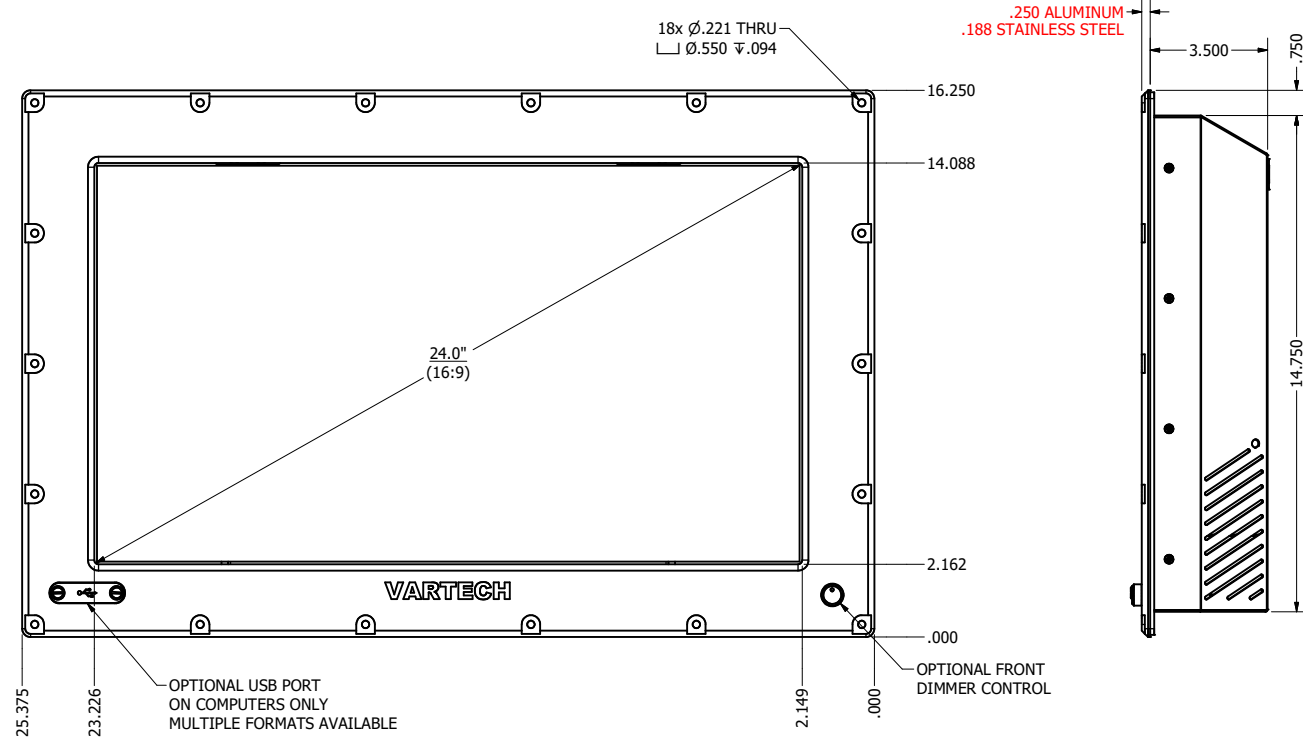

24.0" CONSOLE MOUNT EXTREME (Monitor or Panel Computer)

PRELIMINARY DRAWING
DIMENSIONS ARE SUBJECT TO CHANGE

REVISION HISTORY			
REV	DATE	INITIALS	DESCRIPTION
00	11/27/19	MAW	INITIAL RELEASE

DRAWN BY: mwitham		11/26/2019	
USE WITH PRODUCT NUMBER			
MATERIAL & FINISH		TITLE	
		OUTLINE DRAWING DIAMONDVUE 4	
SHEET	SIZE	PART NUMBER	REV
3 of 6	D	VTDV4#240bCX#	00
TOLERANCES: .XX=.01 .XXX=.005			