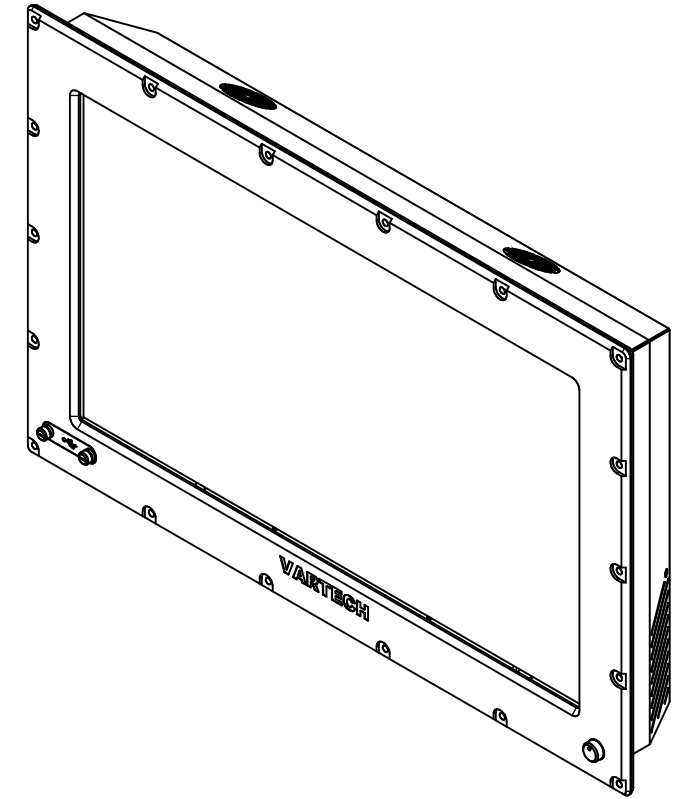

24.0" CONSOLE MOUNT EXTREME (Monitor or Panel Computer)

PRELIMINARY DRAWING
DIMENSIONS ARE SUBJECT TO CHANGE

REVISION HISTORY			
REV	DATE	INITIALS	DESCRIPTION
00	11/27/19	MAW	INITIAL RELEASE

DRAWN BY: mwitham		11/26/2019	
USE WITH PRODUCT NUMBER			
MATERIAL & FINISH		TITLE	
		OUTLINE DRAWING DIAMONDVUE 4	
SHEET	SIZE	PART NUMBER	REV
3 of 6	D	VTDV4#240bCX#	00
TOLERANCES: .XX=.01 .XXX=.005			