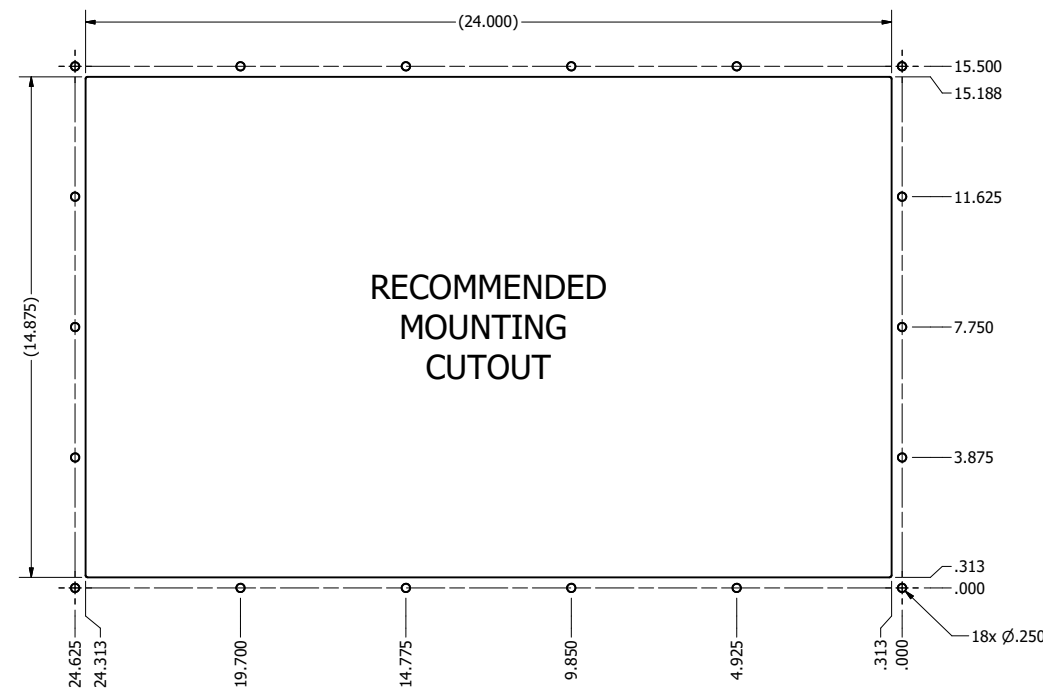

24.0" CONSOLE MOUNT EXTREME (Monitor or Panel Computer)

PRELIMINARY DRAWING
DIMENSIONS ARE SUBJECT TO CHANGE

REVISION HISTORY			
REV	DATE	INITIALS	DESCRIPTION
00	11/27/19	MAW	INITIAL RELEASE

DRAWN BY: mwitham		11/26/2019	
USE WITH PRODUCT NUMBER			
MATERIAL & FINISH		TITLE	
		OUTLINE DRAWING DIAMONDVUE 4	
SHEET	SIZE	PART NUMBER	REV
3 of 6	D	VTDV4#240bCX#	00
TOLERANCES: .XX=.01 .XXX=.005			