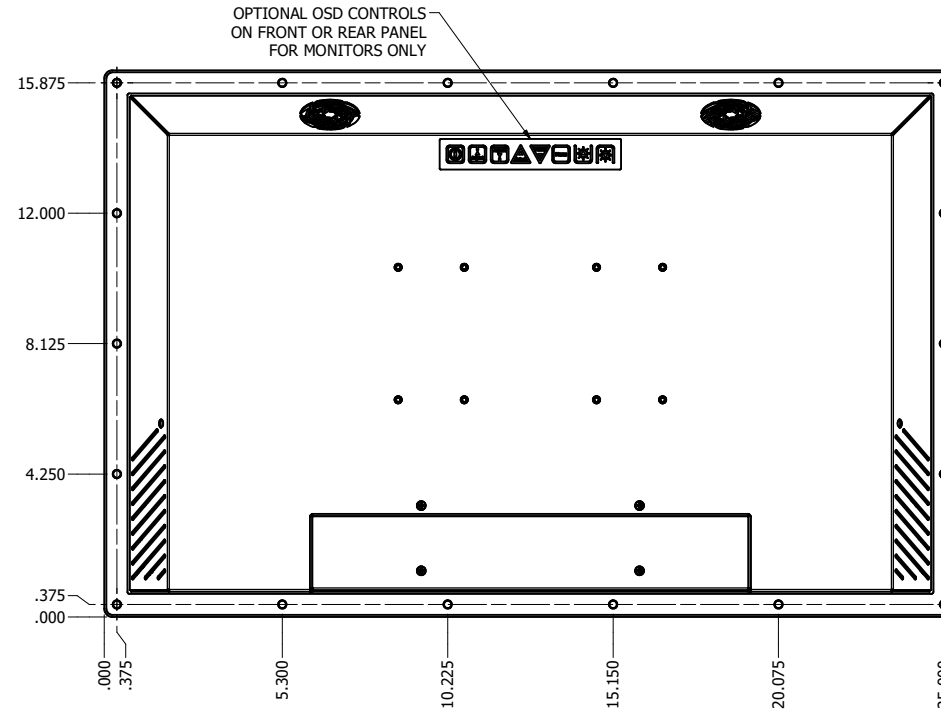

24.0" CONSOLE MOUNT EXTREME (Monitor or Panel Computer)

PRELIMINARY DRAWING
DIMENSIONS ARE SUBJECT TO CHANGE

REVISION HISTORY			
REV	DATE	INITIALS	DESCRIPTION
00	11/27/19	MAW	INITIAL RELEASE

DRAWN BY: mwitham		11/26/2019	
USE WITH PRODUCT NUMBER			
MATERIAL & FINISH		TITLE	
		OUTLINE DRAWING DIAMONDVUE 4	
SHEET	SIZE	PART NUMBER	REV
3 of 6	D	VTDV4#240bCX#	00
TOLERANCES: .XX=.01 .XXX=.005			