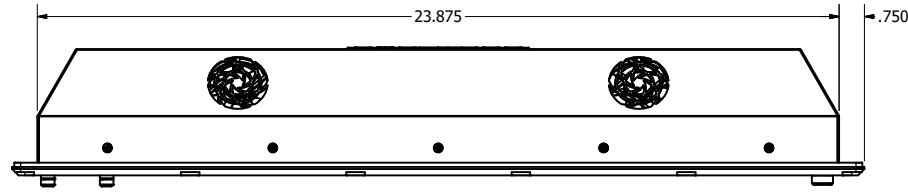

24.0" CONSOLE MOUNT EXTREME (Monitor or Panel Computer)

PRELIMINARY DRAWING
DIMENSIONS ARE SUBJECT TO CHANGE

REVISION HISTORY			
REV	DATE	INITIALS	DESCRIPTION
00	11/27/19	MAW	INITIAL RELEASE

DRAWN BY: mwitham		11/26/2019	
USE WITH PRODUCT NUMBER			
MATERIAL & FINISH		TITLE	
		OUTLINE DRAWING DIAMONDVUE 4	
SHEET	SIZE	PART NUMBER	REV
3 of 6	D	VTDV4#240bCX#	00
TOLERANCES: .XX=.01 .XXX=.005			