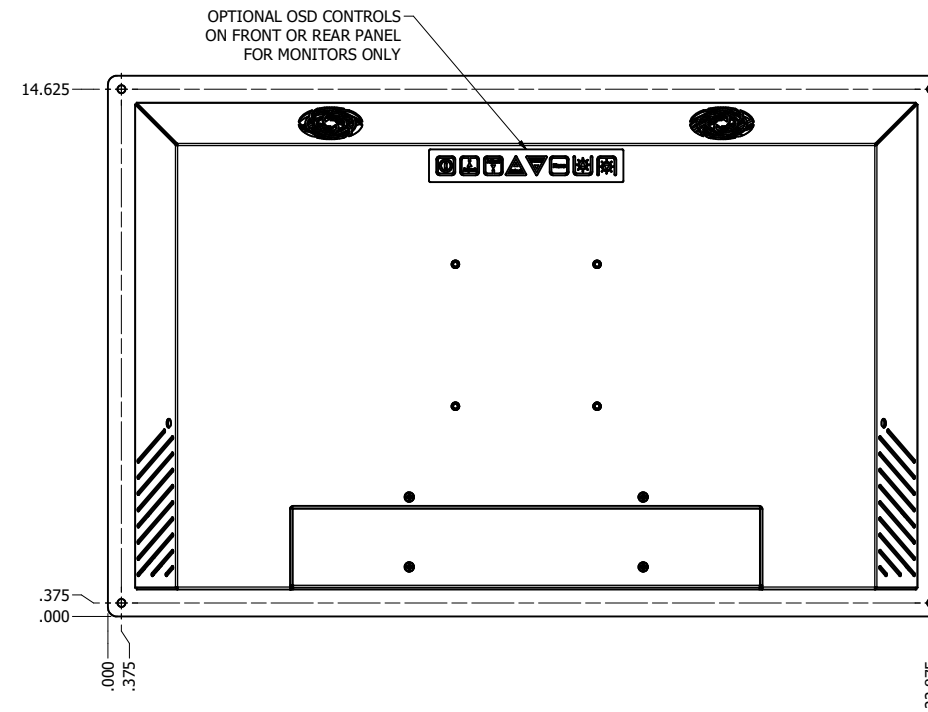

21.5" CONSOLE MOUNT (Monitor or Panel Computer)

PRELIMINARY DRAWING
DIMENSIONS ARE SUBJECT TO CHANGE

REVISION HISTORY			
REV	DATE	INITIALS	DESCRIPTION
00	11/27/19	MAW	INITIAL RELEASE

DRAWN BY:		USE WITH PRODUCT NUMBER		
MATERIAL & FINISH		TITLE		OUTLINE DRAWING DIAMONDVUE 4
SHEET	SIZE	PART NUMBER	REV	
4 of 6	D	VTDV4#215bCO#	00	
TOLERANCES: .XX=-.01 .XXX=-.005				