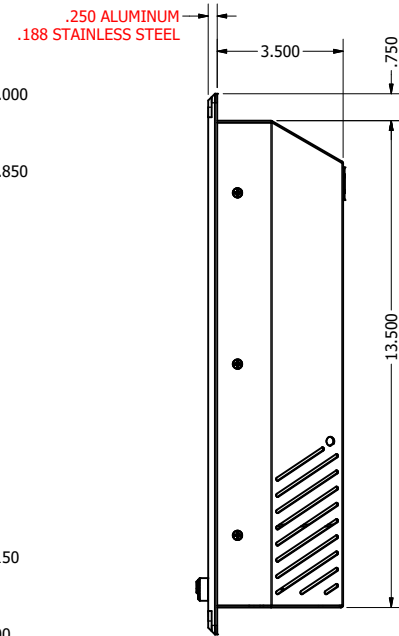

21.5" CONSOLE MOUNT (Monitor or Panel Computer)

PRELIMINARY DRAWING
DIMENSIONS ARE SUBJECT TO CHANGE

REVISION HISTORY			
REV	DATE	INITIALS	DESCRIPTION
00	11/27/19	MAW	INITIAL RELEASE

DRAWN BY:		USE WITH PRODUCT NUMBER		
MATERIAL & FINISH		TITLE		OUTLINE DRAWING DIAMONDVUE 4
SHEET	SIZE	PART NUMBER	REV	
4 of 6	D	VTDV4#215bCO#	00	
TOLERANCES: .XX=-.01 .XXX=-.005				