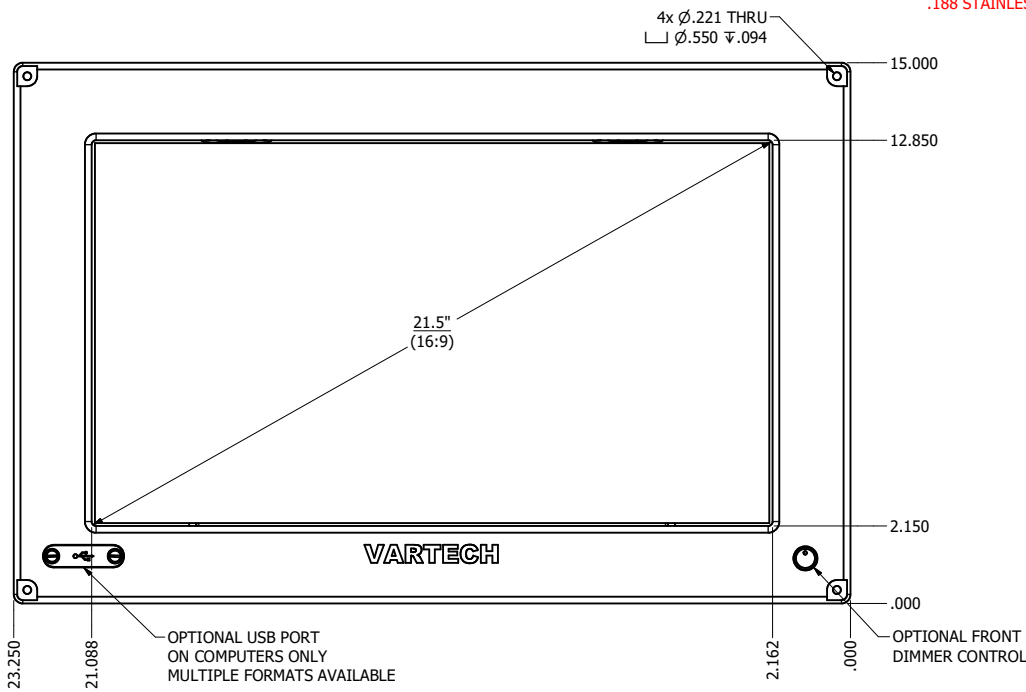

21.5" CONSOLE MOUNT (Monitor or Panel Computer)

PRELIMINARY DRAWING
DIMENSIONS ARE SUBJECT TO CHANGE

REVISION HISTORY			
REV	DATE	INITIALS	DESCRIPTION
00	11/27/19	MAW	INITIAL RELEASE

DRAWN BY:		USE WITH PRODUCT NUMBER		
MATERIAL & FINISH		TITLE		OUTLINE DRAWING DIAMONDVUE 4
SHEET	SIZE	PART NUMBER	REV	
4 of 6	D	VTDV4#215bCO#	00	
TOLERANCES: .XX=-.01 .XXX=-.005				