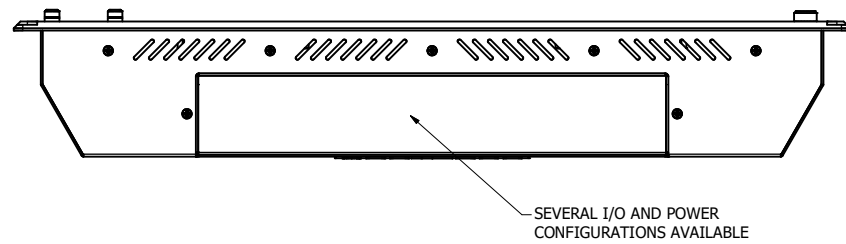

21.5" CONSOLE MOUNT (Monitor or Panel Computer)

PRELIMINARY DRAWING
DIMENSIONS ARE SUBJECT TO CHANGE

REVISION HISTORY			
REV	DATE	INITIALS	DESCRIPTION
00	11/27/19	MAW	INITIAL RELEASE

DRAWN BY:		USE WITH PRODUCT NUMBER		
MATERIAL & FINISH		TITLE		OUTLINE DRAWING DIAMONDVUE 4
SHEET	SIZE	PART NUMBER	REV	
4 of 6	D	VTDV4#215bCO#	00	
TOLERANCES: .XX=-.01 .XXX=-.005				