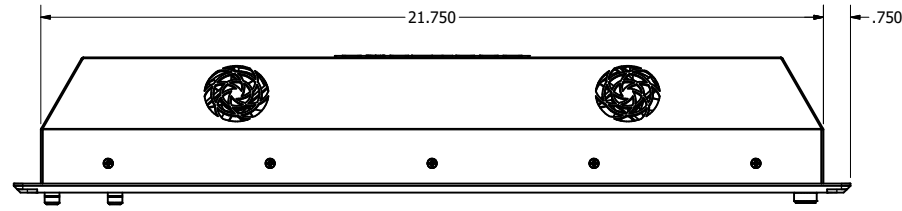

21.5" CONSOLE MOUNT (Monitor or Panel Computer)

PRELIMINARY DRAWING
DIMENSIONS ARE SUBJECT TO CHANGE

REVISION HISTORY			
REV	DATE	INITIALS	DESCRIPTION
00	11/27/19	MAW	INITIAL RELEASE

DRAWN BY:		USE WITH PRODUCT NUMBER		
MATERIAL & FINISH		TITLE		OUTLINE DRAWING DIAMONDVUE 4
SHEET	SIZE	PART NUMBER	REV	
4 of 6	D	VTDV4#215bCO#	00	
TOLERANCES: .XX=-.01 .XXX=-.005				