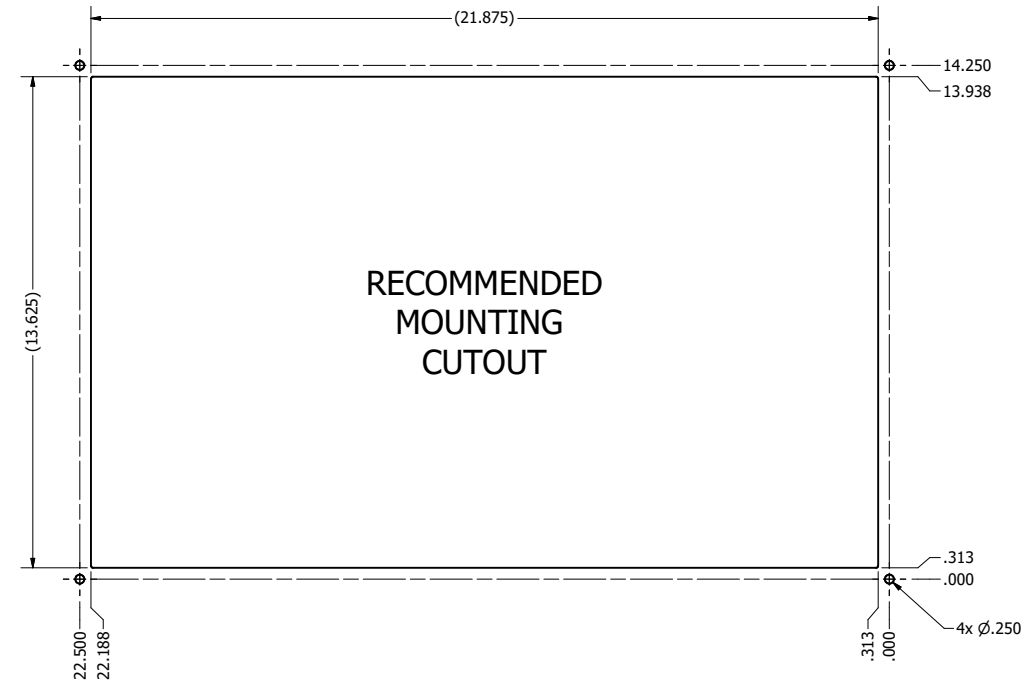

21.5" CONSOLE MOUNT (Monitor or Panel Computer)

PRELIMINARY DRAWING
DIMENSIONS ARE SUBJECT TO CHANGE

REVISION HISTORY			
REV	DATE	INITIALS	DESCRIPTION
00	11/27/19	MAW	INITIAL RELEASE

DRAWN BY:		USE WITH PRODUCT NUMBER		
MATERIAL & FINISH		TITLE		OUTLINE DRAWING DIAMONDVUE 4
SHEET	SIZE	PART NUMBER	REV	
4 of 6	D	VTDV4#215bCO#	00	
TOLERANCES: .XX=-.01 .XXX=-.005				