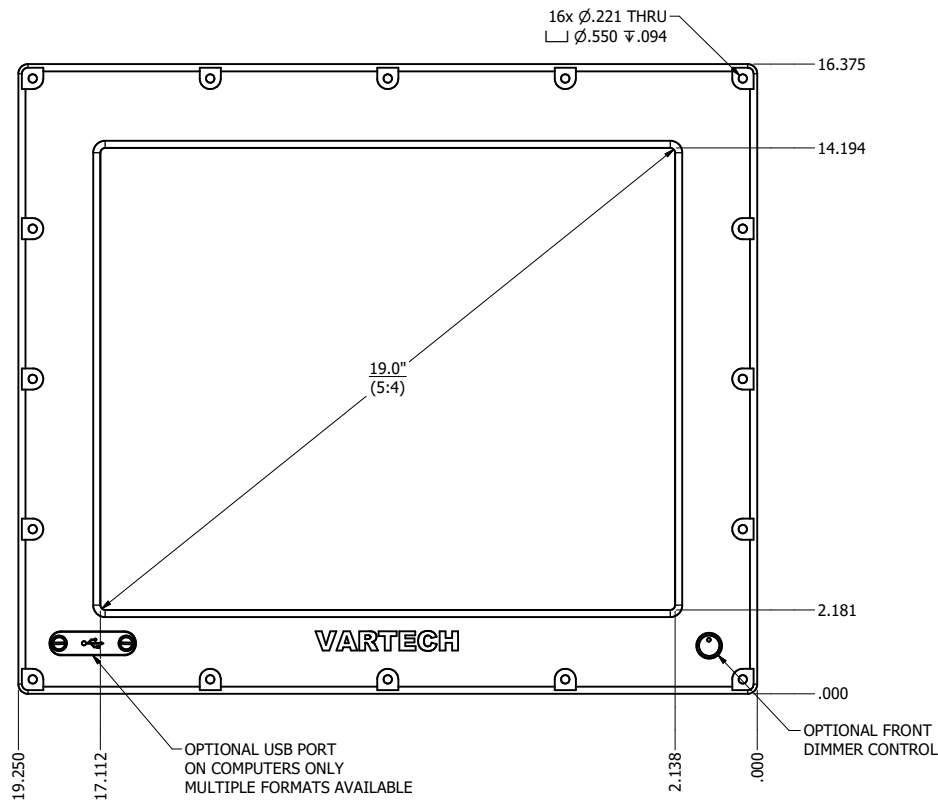

19.0" CONSOLE MOUNT EXTREME (Monitor or Panel Computer)

PRELIMINARY DRAWING
DIMENSIONS ARE SUBJECT TO CHANGE

REVISION HISTORY			
REV	DATE	INITIALS	DESCRIPTION
00	11/27/19	MAW	INITIAL RELEASE

DRAWN BY: mwitham		11/26/2019		
USE WITH PRODUCT NUMBER				
MATERIAL & FINISH				TITLE
				OUTLINE DRAWING DIAMONDVUE 4
SHEET	SIZE	PART NUMBER	REV	
4 of 7	D	VTDV4#190dCX#	00	
TOLERANCES: .XX=.01 .XXX=.005				