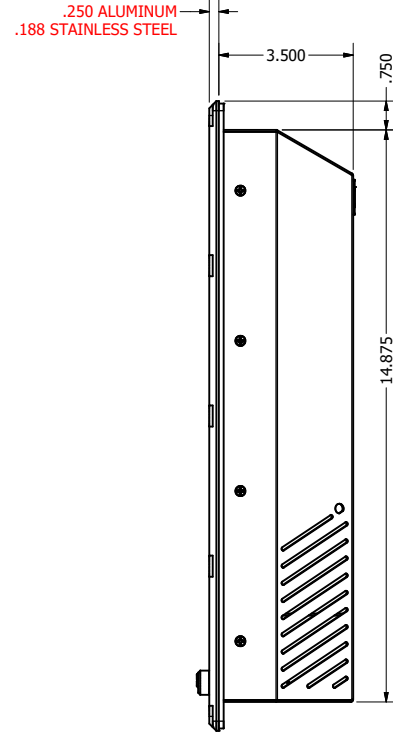

19.0" CONSOLE MOUNT EXTREME (Monitor or Panel Computer)

PRELIMINARY DRAWING
DIMENSIONS ARE SUBJECT TO CHANGE

REVISION HISTORY			
REV	DATE	INITIALS	DESCRIPTION
00	11/27/19	MAW	INITIAL RELEASE

DRAWN BY: mwitham		11/26/2019		
USE WITH PRODUCT NUMBER				
MATERIAL & FINISH				TITLE
				OUTLINE DRAWING DIAMONDVUE 4
SHEET	SIZE	PART NUMBER	REV	
4 of 7	D	VTDV4#190dCX#	00	
TOLERANCES: .XX=.01 .XXX=.005				