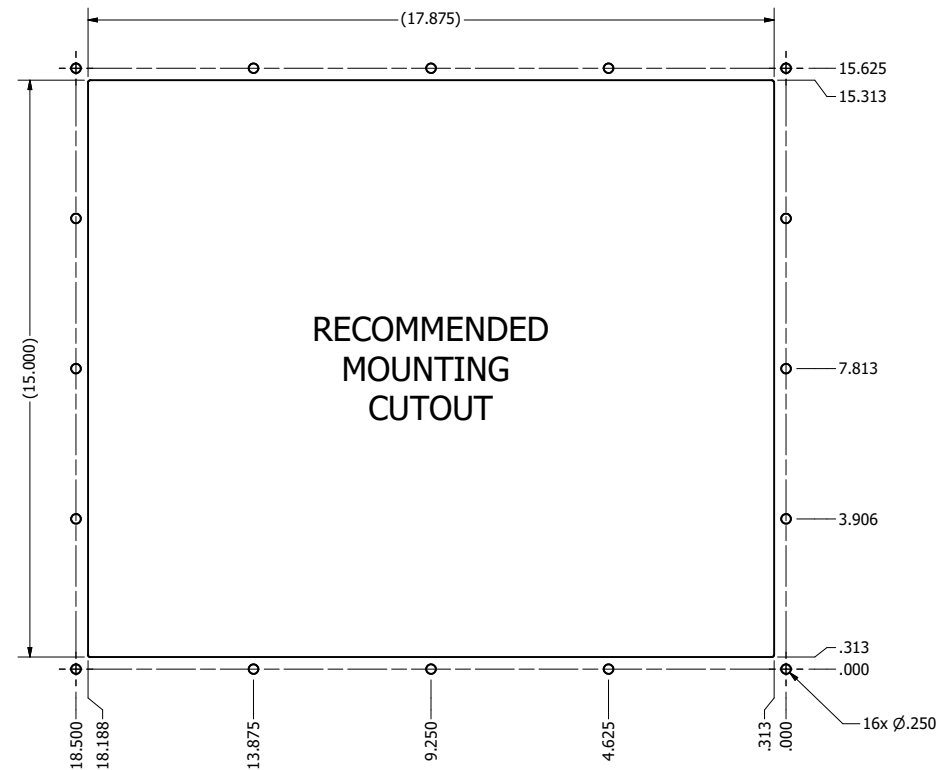

19.0" CONSOLE MOUNT EXTREME (Monitor or Panel Computer)

PRELIMINARY DRAWING
DIMENSIONS ARE SUBJECT TO CHANGE

REVISION HISTORY			
REV	DATE	INITIALS	DESCRIPTION
00	11/27/19	MAW	INITIAL RELEASE

DRAWN BY: mwitham		11/26/2019		
USE WITH PRODUCT NUMBER				
MATERIAL & FINISH				TITLE
				OUTLINE DRAWING DIAMONDVUE 4
SHEET	SIZE	PART NUMBER	REV	
4 of 7	D	VTDV4#190dCX#	00	
TOLERANCES: .XX=.01 .XXX=.005				