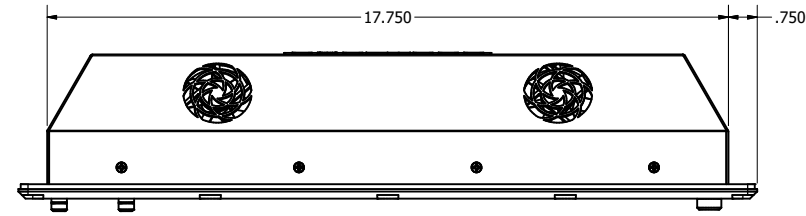

19.0" CONSOLE MOUNT EXTREME (Monitor or Panel Computer)

PRELIMINARY DRAWING
DIMENSIONS ARE SUBJECT TO CHANGE

REVISION HISTORY			
REV	DATE	INITIALS	DESCRIPTION
00	11/27/19	MAW	INITIAL RELEASE

DRAWN BY: mwitham		11/26/2019		
USE WITH PRODUCT NUMBER				
MATERIAL & FINISH				TITLE
				OUTLINE DRAWING DIAMONDVUE 4
SHEET	SIZE	PART NUMBER	REV	
4 of 7	D	VTDV4#190dCX#	00	
TOLERANCES: .XX=.01 .XXX=.005				