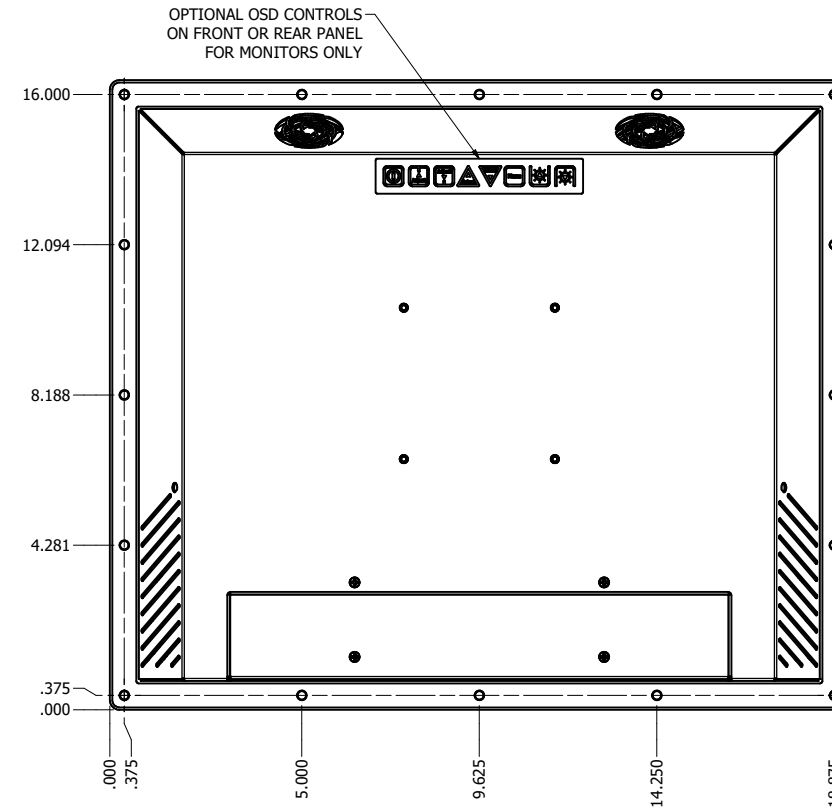

19.0" CONSOLE MOUNT EXTREME (Monitor or Panel Computer)

PRELIMINARY DRAWING
DIMENSIONS ARE SUBJECT TO CHANGE

REVISION HISTORY			
REV	DATE	INITIALS	DESCRIPTION
00	11/27/19	MAW	INITIAL RELEASE

DRAWN BY: mwitham		11/26/2019		
USE WITH PRODUCT NUMBER				
MATERIAL & FINISH				TITLE
				OUTLINE DRAWING DIAMONDVUE 4
SHEET	SIZE	PART NUMBER	REV	
4 of 7	D	VTDV4#190dCX#	00	
TOLERANCES: .XX=.01 .XXX=.005				