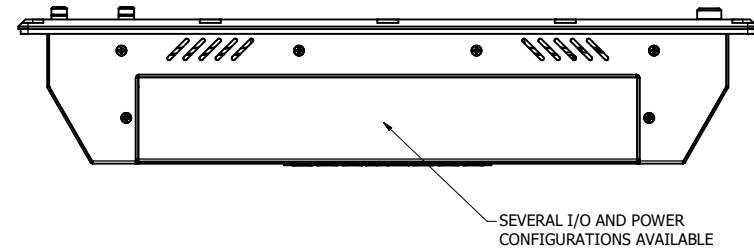

19.0" CONSOLE MOUNT EXTREME (Monitor or Panel Computer)

PRELIMINARY DRAWING
DIMENSIONS ARE SUBJECT TO CHANGE

REVISION HISTORY			
REV	DATE	INITIALS	DESCRIPTION
00	11/27/19	MAW	INITIAL RELEASE

DRAWN BY: mwitham		11/26/2019		
USE WITH PRODUCT NUMBER				
MATERIAL & FINISH				TITLE
				OUTLINE DRAWING DIAMONDVUE 4
SHEET	SIZE	PART NUMBER	REV	
4 of 7	D	VTDV4#190dCX#	00	
TOLERANCES: .XX=.01 .XXX=.005				