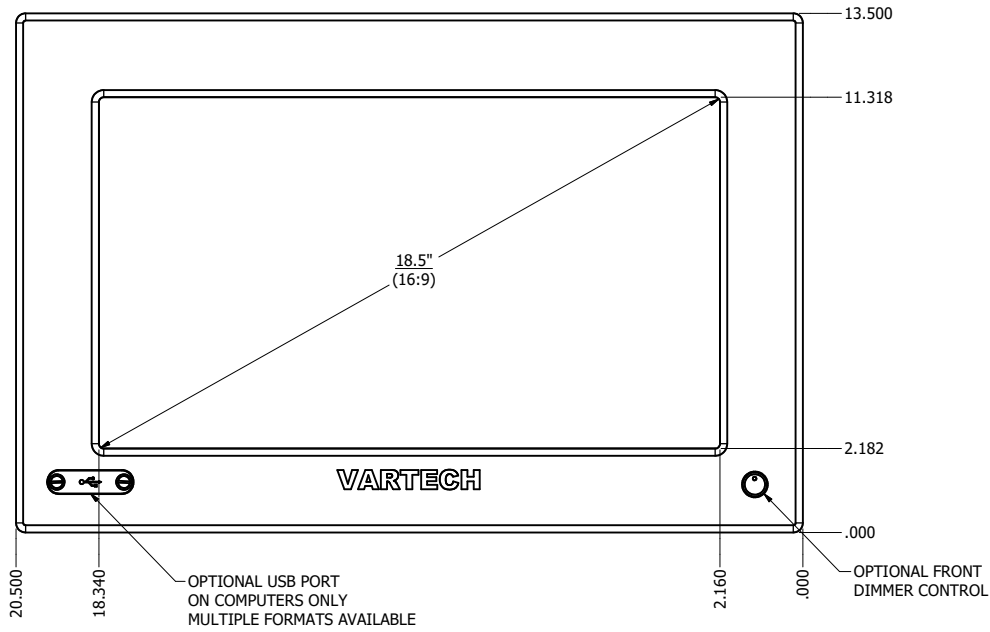

18.5" PANEL MOUNT (Monitor or Panel Computer)

PRELIMINARY DRAWING
DIMENSIONS ARE SUBJECT TO CHANGE

REVISION HISTORY			
REV	DATE	INITIALS	DESCRIPTION
00	11/27/19	MAW	INITIAL RELEASE

DRAWN BY:		USE WITH PRODUCT NUMBER		
MATERIAL & FINISH		TITLE		
TOLERANCES: .XX=.01 .XXX=.005		SHEET 1 OF 7		OUTLINE DRAWING DIAMONDVUE 4
		SIZE D	PART NUMBER VTDV4#185bPN#	REV 00