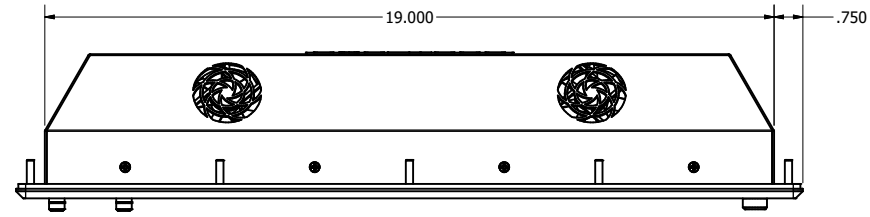

18.5" PANEL MOUNT (Monitor or Panel Computer)

PRELIMINARY DRAWING
DIMENSIONS ARE SUBJECT TO CHANGE

REVISION HISTORY			
REV	DATE	INITIALS	DESCRIPTION
00	11/27/19	MAW	INITIAL RELEASE

DRAWN BY:		USE WITH PRODUCT NUMBER		
MATERIAL & FINISH		TITLE		
TOLERANCES: .XX=.01 .XXX=.005		SHEET 1 OF 7		OUTLINE DRAWING DIAMONDVUE 4
		SIZE D	PART NUMBER VTDV4#185bPN#	REV 00