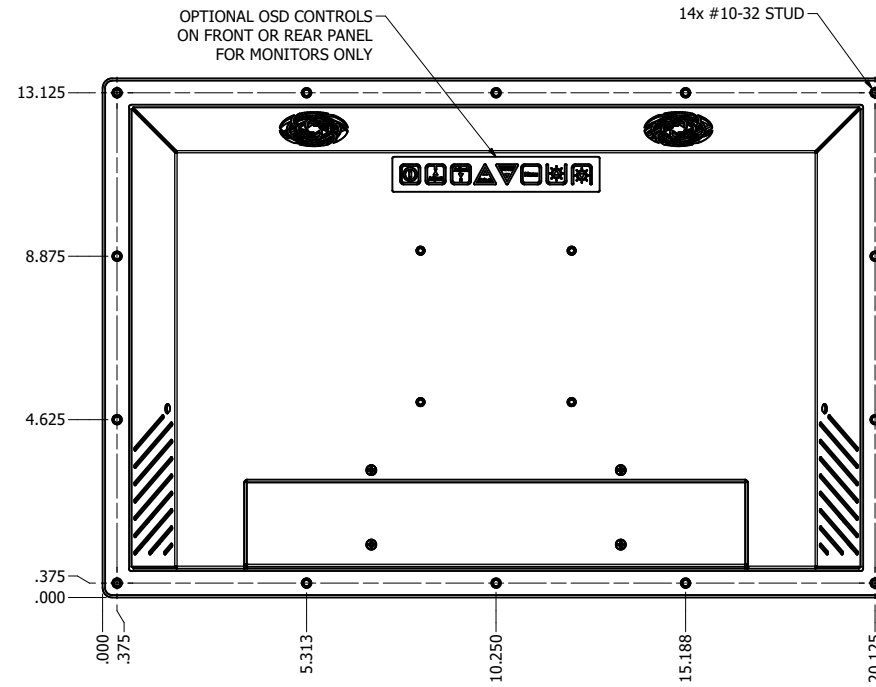

18.5" PANEL MOUNT (Monitor or Panel Computer)

PRELIMINARY DRAWING
DIMENSIONS ARE SUBJECT TO CHANGE

REVISION HISTORY			
REV	DATE	INITIALS	DESCRIPTION
00	11/27/19	MAW	INITIAL RELEASE

DRAWN BY:		USE WITH PRODUCT NUMBER		
MATERIAL & FINISH		TITLE		
TOLERANCES: .XX=.01 .XXX=.005		SHEET 1 OF 7		OUTLINE DRAWING DIAMONDVUE 4
		SIZE D	PART NUMBER VTDV4#185bPN#	REV 00