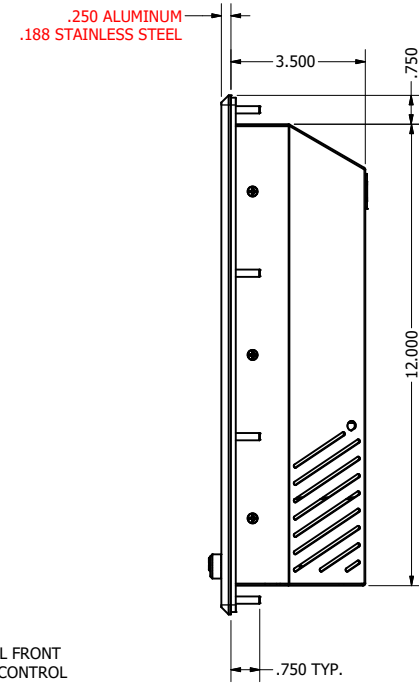

18.5" PANEL MOUNT (Monitor or Panel Computer)

PRELIMINARY DRAWING
DIMENSIONS ARE SUBJECT TO CHANGE

REVISION HISTORY			
REV	DATE	INITIALS	DESCRIPTION
00	11/27/19	MAW	INITIAL RELEASE

DRAWN BY:		USE WITH PRODUCT NUMBER		
MATERIAL & FINISH		TITLE		
TOLERANCES: .XX=.01 .XXX=.005		SHEET 1 OF 7		OUTLINE DRAWING DIAMONDVUE 4
		SIZE D	PART NUMBER VTDV4#185bPN#	REV 00