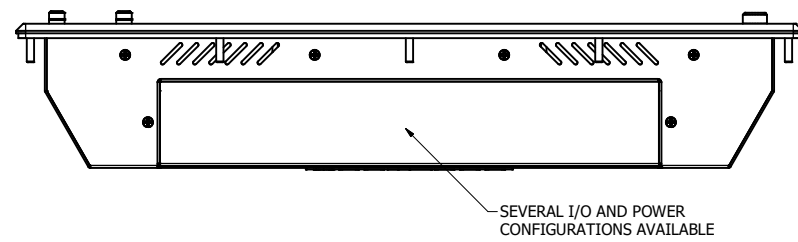

18.5" PANEL MOUNT (Monitor or Panel Computer)

PRELIMINARY DRAWING
DIMENSIONS ARE SUBJECT TO CHANGE

REVISION HISTORY			
REV	DATE	INITIALS	DESCRIPTION
00	11/27/19	MAW	INITIAL RELEASE

DRAWN BY:		USE WITH PRODUCT NUMBER		
MATERIAL & FINISH		TITLE		
TOLERANCES: .XX=.01 .XXX=.005		SHEET 1 OF 7		OUTLINE DRAWING DIAMONDVUE 4
		SIZE D	PART NUMBER VTDV4#185bPN#	REV 00