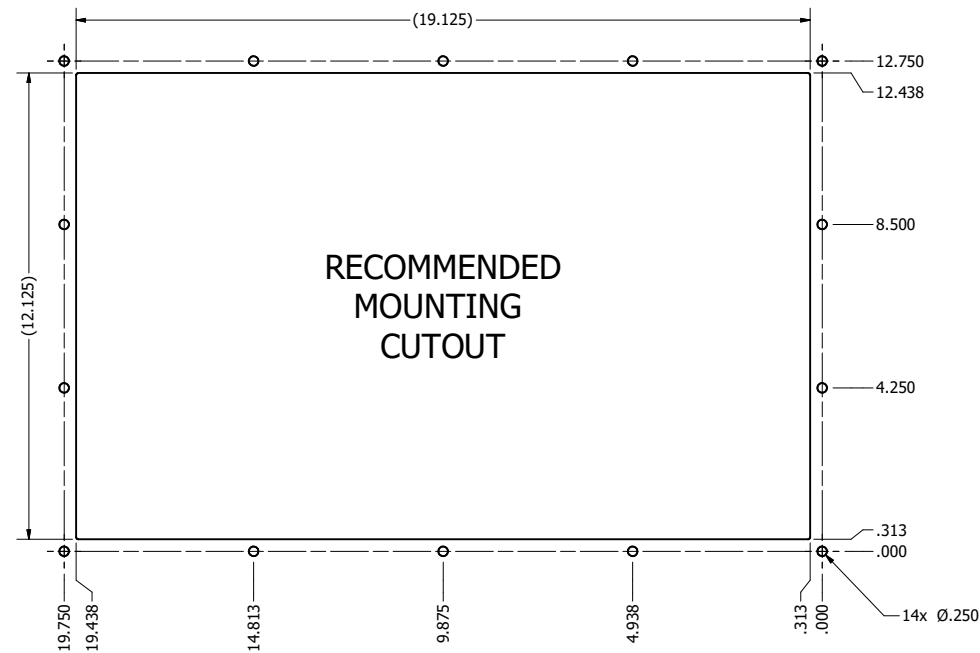

18.5" PANEL MOUNT (Monitor or Panel Computer)

PRELIMINARY DRAWING
DIMENSIONS ARE SUBJECT TO CHANGE

REVISION HISTORY			
REV	DATE	INITIALS	DESCRIPTION
00	11/27/19	MAW	INITIAL RELEASE

DRAWN BY:		USE WITH PRODUCT NUMBER		
MATERIAL & FINISH		TITLE		
TOLERANCES: .XX=.01 .XXX=.005		SHEET 1 OF 7		OUTLINE DRAWING DIAMONDVUE 4
		SIZE D	PART NUMBER VTDV4#185bPN#	REV 00