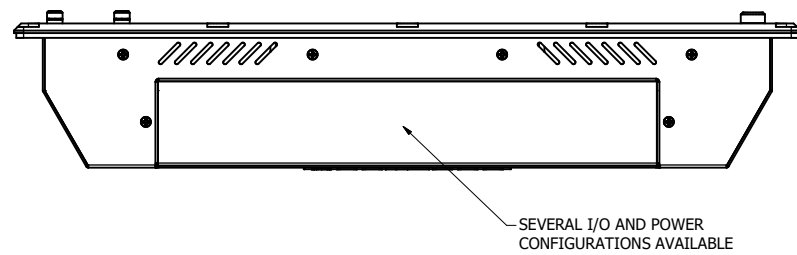

18.5" CONSOLE MOUNT EXTREME (Monitor or Panel Computer)

PRELIMINARY DRAWING
DIMENSIONS ARE SUBJECT TO CHANGE

REVISION HISTORY				
REV	DATE	INITIALS	DESCRIPTION	
00	11/27/19	MAW	INITIAL RELEASE	

DRAWN BY:		USE WITH PRODUCT NUMBER		
MATERIAL & FINISH		TITLE		
		OUTLINE DRAWING DIAMONDVUE 4		
SHEET	SIZE	PART NUMBER	REV	
4 of 7	D	VTDV4#185bCX#	00	
TOLERANCES: .XX=-.01 .XXX=-.005				