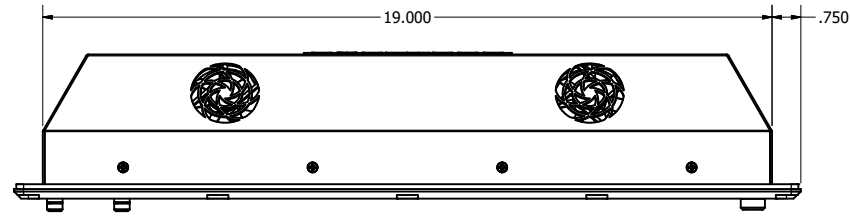

18.5" CONSOLE MOUNT EXTREME (Monitor or Panel Computer)

PRELIMINARY DRAWING
DIMENSIONS ARE SUBJECT TO CHANGE

REVISION HISTORY				
REV	DATE	INITIALS	DESCRIPTION	
00	11/27/19	MAW	INITIAL RELEASE	

DRAWN BY:		USE WITH PRODUCT NUMBER		
MATERIAL & FINISH		TITLE		
		OUTLINE DRAWING DIAMONDVUE 4		
SHEET	SIZE	PART NUMBER	REV	
4 of 7	D	VTDV4#185bCX#	00	
TOLERANCES: .XX=-.01 .XXX=-.005				