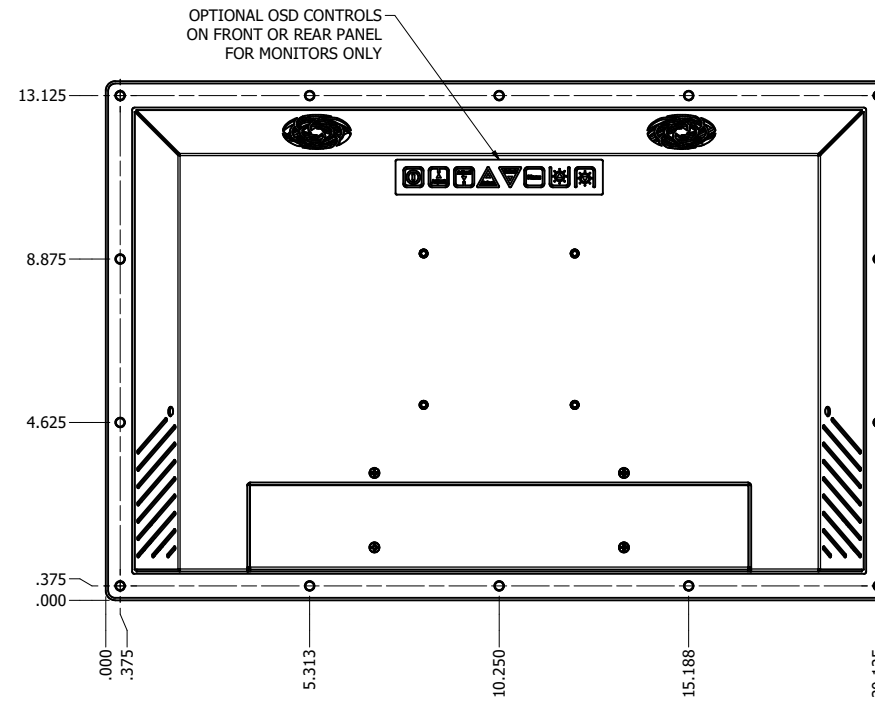

18.5" CONSOLE MOUNT EXTREME (Monitor or Panel Computer)

PRELIMINARY DRAWING
DIMENSIONS ARE SUBJECT TO CHANGE

REVISION HISTORY				
REV	DATE	INITIALS	DESCRIPTION	
00	11/27/19	MAW	INITIAL RELEASE	

DRAWN BY:		USE WITH PRODUCT NUMBER		
MATERIAL & FINISH		TITLE		
		OUTLINE DRAWING DIAMONDVUE 4		
SHEET	SIZE	PART NUMBER	REV	
4 of 7	D	VTDV4#185bCX#	00	
TOLERANCES: .XX=-.01 .XXX=-.005				