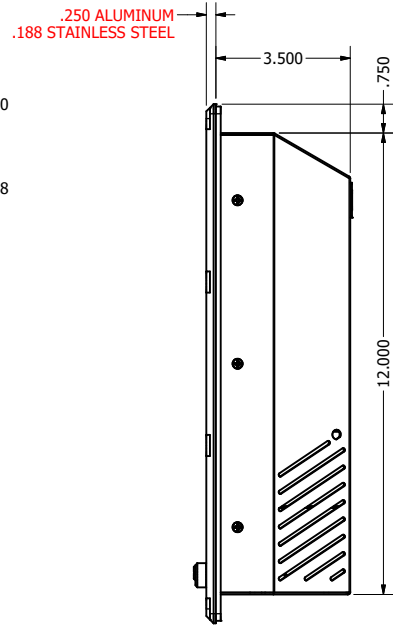

18.5" CONSOLE MOUNT EXTREME (Monitor or Panel Computer)

PRELIMINARY DRAWING
DIMENSIONS ARE SUBJECT TO CHANGE

REVISION HISTORY				
REV	DATE	INITIALS	DESCRIPTION	
00	11/27/19	MAW	INITIAL RELEASE	

DRAWN BY:		USE WITH PRODUCT NUMBER		
MATERIAL & FINISH		TITLE		
		OUTLINE DRAWING DIAMONDVUE 4		
SHEET	SIZE	PART NUMBER	REV	
4 of 7	D	VTDV4#185bCX#	00	
TOLERANCES: .XX=-.01 .XXX=-.005				