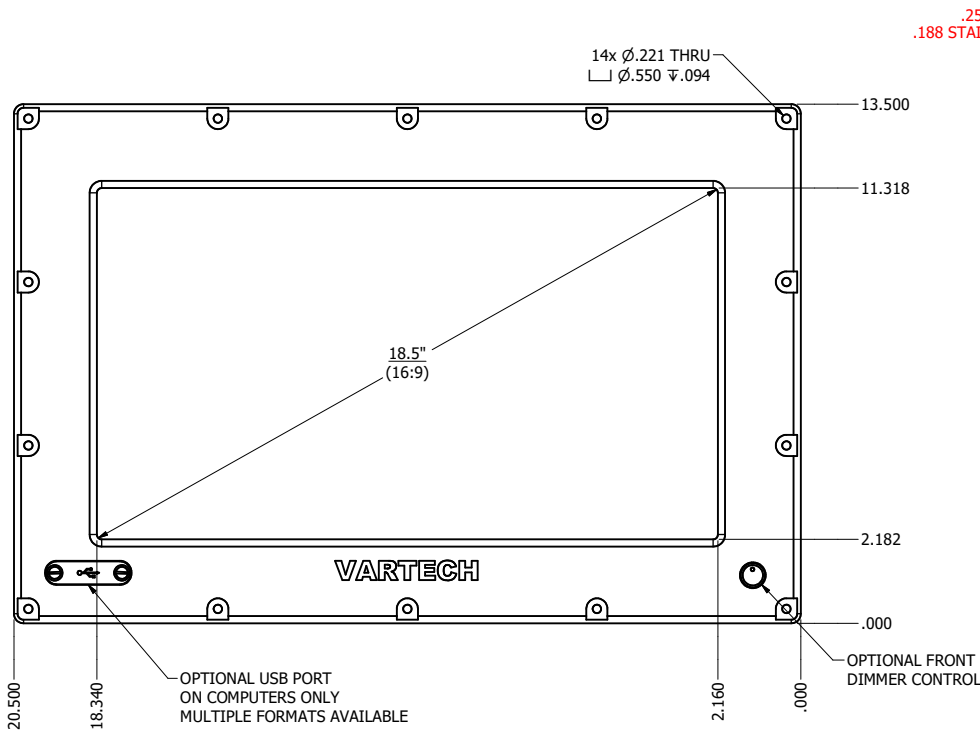

18.5" CONSOLE MOUNT EXTREME (Monitor or Panel Computer)

PRELIMINARY DRAWING
DIMENSIONS ARE SUBJECT TO CHANGE

REVISION HISTORY				
REV	DATE	INITIALS	DESCRIPTION	
00	11/27/19	MAW	INITIAL RELEASE	

DRAWN BY:		USE WITH PRODUCT NUMBER		
MATERIAL & FINISH		TITLE		
		OUTLINE DRAWING DIAMONDVUE 4		
SHEET	SIZE	PART NUMBER	REV	
4 of 7	D	VTDV4#185bCX#	00	
TOLERANCES: .XX=-.01 .XXX=-.005				