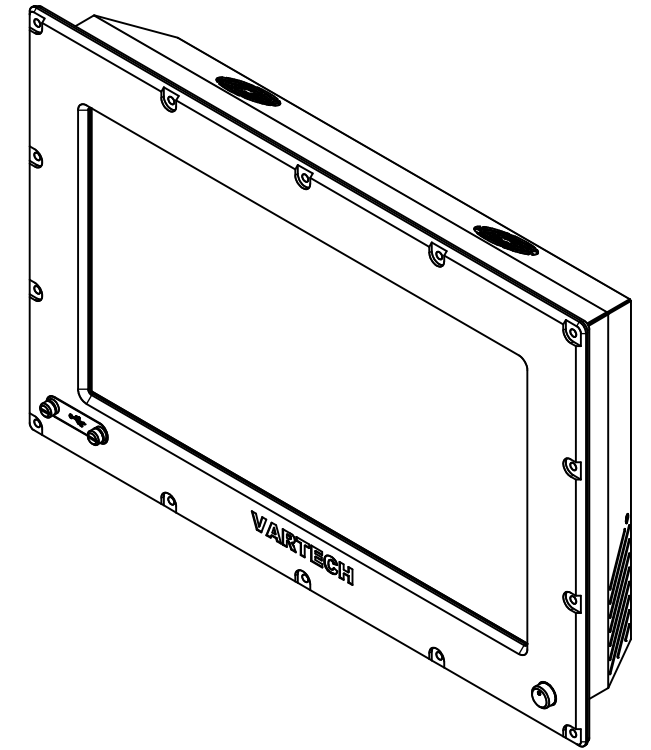

18.5" CONSOLE MOUNT EXTREME (Monitor or Panel Computer)

PRELIMINARY DRAWING
DIMENSIONS ARE SUBJECT TO CHANGE

REVISION HISTORY				
REV	DATE	INITIALS	DESCRIPTION	
00	11/27/19	MAW	INITIAL RELEASE	

DRAWN BY:		USE WITH PRODUCT NUMBER		
MATERIAL & FINISH		TITLE		
		OUTLINE DRAWING DIAMONDVUE 4		
SHEET	SIZE	PART NUMBER	REV	
4 of 7	D	VTDV4#185bCX#	00	
TOLERANCES: .XX=-.01 .XXX=-.005				