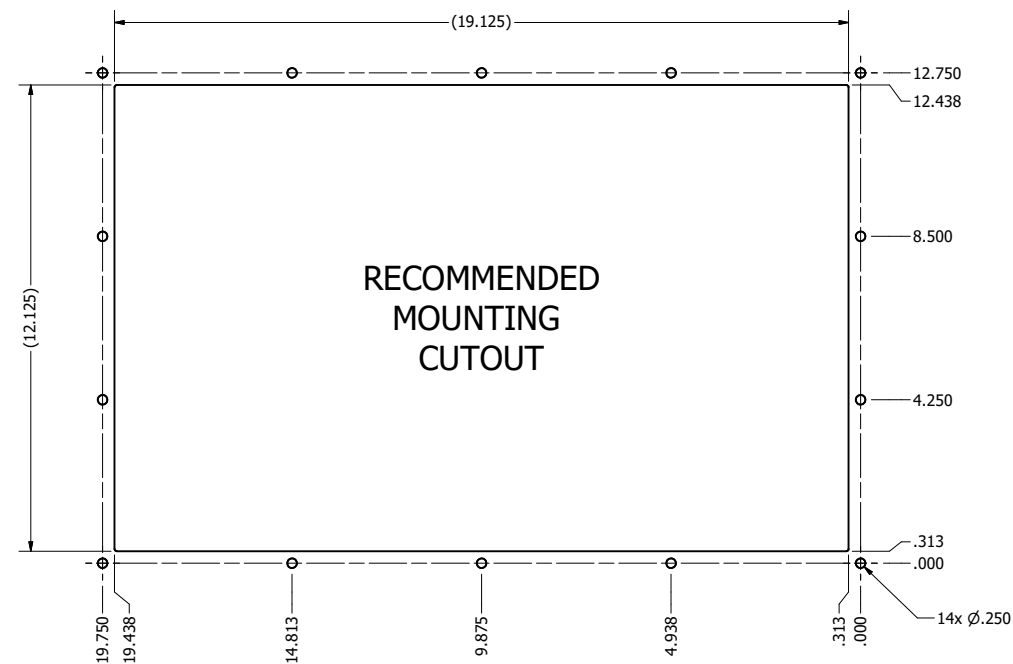

18.5" CONSOLE MOUNT EXTREME (Monitor or Panel Computer)

PRELIMINARY DRAWING
DIMENSIONS ARE SUBJECT TO CHANGE

REVISION HISTORY				
REV	DATE	INITIALS	DESCRIPTION	
00	11/27/19	MAW	INITIAL RELEASE	

DRAWN BY:		USE WITH PRODUCT NUMBER		
MATERIAL & FINISH		TITLE		
		OUTLINE DRAWING DIAMONDVUE 4		
SHEET	SIZE	PART NUMBER	REV	
4 of 7	D	VTDV4#185bCX#	00	
TOLERANCES: .XX=-.01 .XXX=-.005				