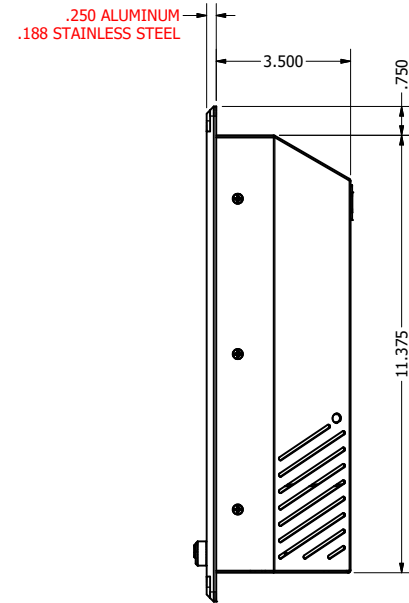

17.3" CONSOLE MOUNT (Monitor or Panel Computer)

PRELIMINARY DRAWING
DIMENSIONS ARE SUBJECT TO CHANGE

REVISION HISTORY			
REV	DATE	INITIALS	DESCRIPTION
00	11/27/19	MAW	INITIAL RELEASE

DRAWN BY:		USE WITH PRODUCT NUMBER		
MATERIAL & FINISH		TITLE		
TOLERANCES: .XX=.01 .XXX=.005		SHEET 4 of 6		OUTLINE DRAWING DIAMONDVUE 4
		SIZE D	PART NUMBER VTDV4#173bCO#	REV 00