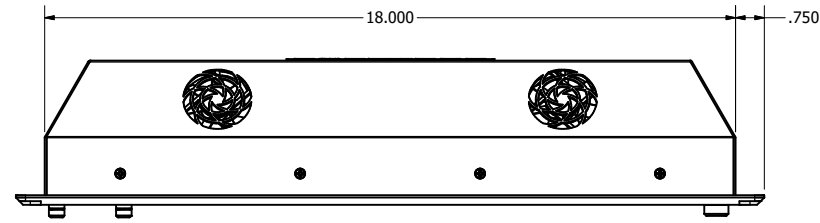

17.3" CONSOLE MOUNT (Monitor or Panel Computer)

PRELIMINARY DRAWING
DIMENSIONS ARE SUBJECT TO CHANGE

REVISION HISTORY			
REV	DATE	INITIALS	DESCRIPTION
00	11/27/19	MAW	INITIAL RELEASE

DRAWN BY:		USE WITH PRODUCT NUMBER		
MATERIAL & FINISH		TITLE		
TOLERANCES: .XX=.01 .XXX=.005		SHEET 4 of 6		OUTLINE DRAWING DIAMONDVUE 4
		SIZE D	PART NUMBER VTDV4#173bCO#	REV 00