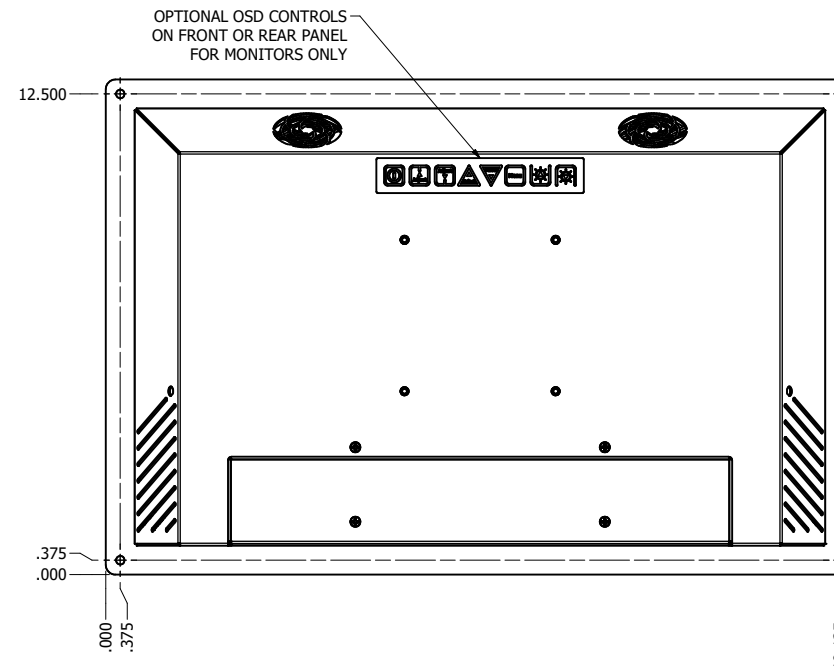

17.3" CONSOLE MOUNT (Monitor or Panel Computer)

PRELIMINARY DRAWING
DIMENSIONS ARE SUBJECT TO CHANGE

REVISION HISTORY			
REV	DATE	INITIALS	DESCRIPTION
00	11/27/19	MAW	INITIAL RELEASE

DRAWN BY:		USE WITH PRODUCT NUMBER		
MATERIAL & FINISH		TITLE		
TOLERANCES: .XX=.01 .XXX=.005		SHEET 4 of 6		OUTLINE DRAWING DIAMONDVUE 4
		SIZE D	PART NUMBER VTDV4#173bCO#	REV 00