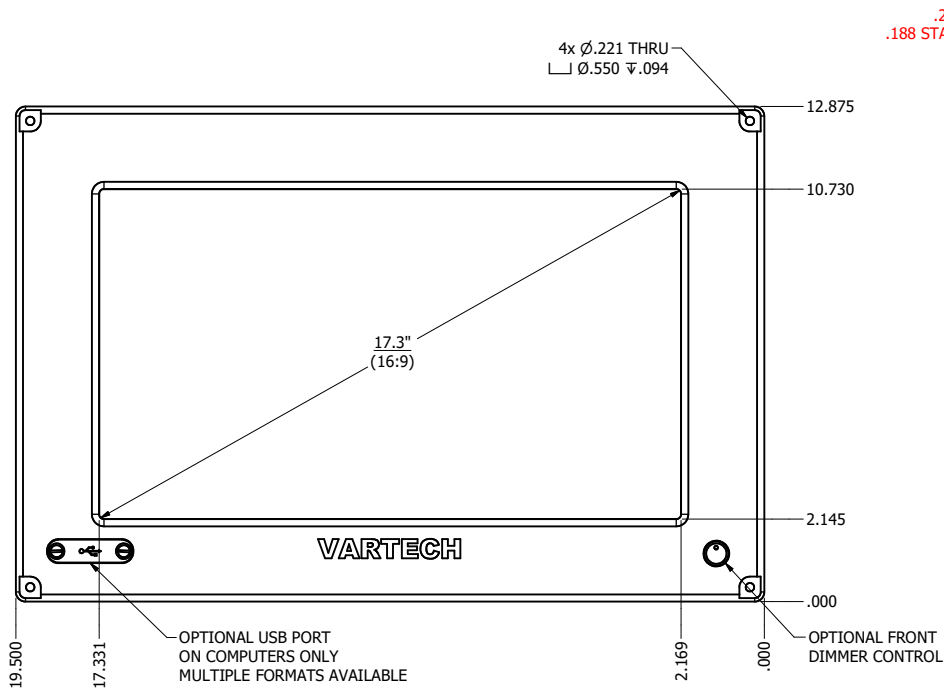

17.3" CONSOLE MOUNT (Monitor or Panel Computer)

PRELIMINARY DRAWING
DIMENSIONS ARE SUBJECT TO CHANGE

REVISION HISTORY			
REV	DATE	INITIALS	DESCRIPTION
00	11/27/19	MAW	INITIAL RELEASE

DRAWN BY:		USE WITH PRODUCT NUMBER		
MATERIAL & FINISH		TITLE		
TOLERANCES: .XX=.01 .XXX=.005		SHEET 4 of 6		OUTLINE DRAWING DIAMONDVUE 4
		SIZE D	PART NUMBER VTDV4#173bCO#	REV 00