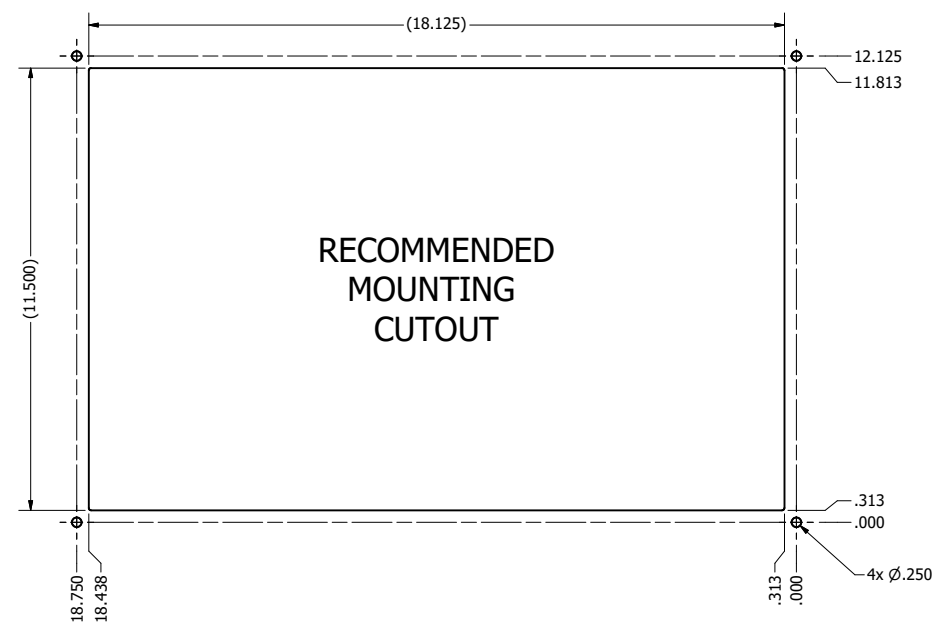

17.3" CONSOLE MOUNT (Monitor or Panel Computer)

PRELIMINARY DRAWING
DIMENSIONS ARE SUBJECT TO CHANGE

REVISION HISTORY			
REV	DATE	INITIALS	DESCRIPTION
00	11/27/19	MAW	INITIAL RELEASE

DRAWN BY:		USE WITH PRODUCT NUMBER		
MATERIAL & FINISH		TITLE		
TOLERANCES: .XX=.01 .XXX=.005		SHEET 4 of 6		OUTLINE DRAWING DIAMONDVUE 4
		SIZE D	PART NUMBER VTDV4#173bCO#	REV 00