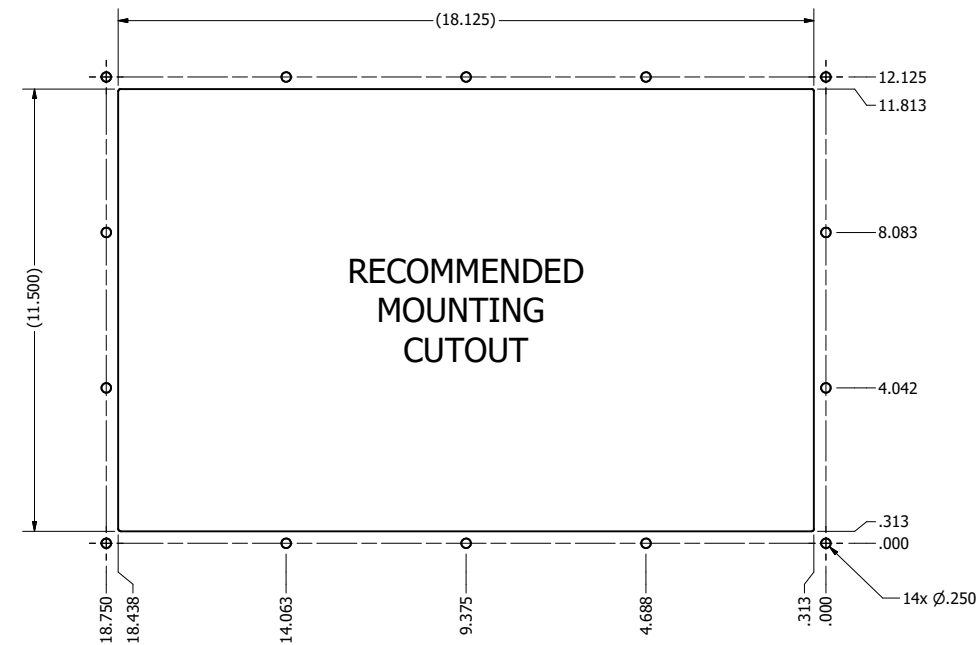

17.3" CONSOLE MOUNT EXTREME (Monitor or Panel Computer)

PRELIMINARY DRAWING
DIMENSIONS ARE SUBJECT TO CHANGE

REVISION HISTORY				
REV	DATE	INITIALS	DESCRIPTION	
00	11/27/19	MAW	INITIAL RELEASE	

DRAWN BY:		USE WITH PRODUCT NUMBER		
MATERIAL & FINISH		TITLE		OUTLINE DRAWING DIAMONDVUE 4
SHEET	SIZE	PART NUMBER	REV	
3 of 6	D	VTDV4#173bCX#	00	
TOLERANCES: .XX=.01 .XXX=.005				