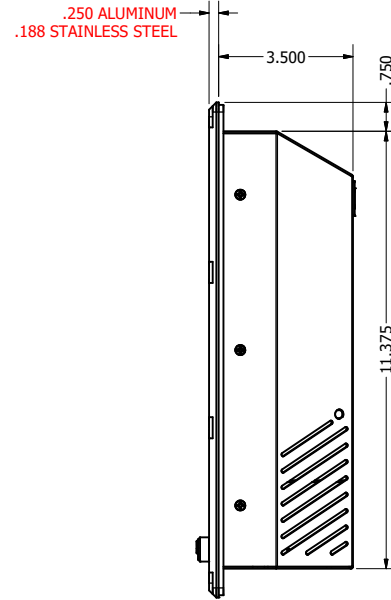

17.3" CONSOLE MOUNT EXTREME (Monitor or Panel Computer)

PRELIMINARY DRAWING
DIMENSIONS ARE SUBJECT TO CHANGE

REVISION HISTORY				
REV	DATE	INITIALS	DESCRIPTION	
00	11/27/19	MAW	INITIAL RELEASE	

DRAWN BY:		USE WITH PRODUCT NUMBER		
MATERIAL & FINISH		TITLE		OUTLINE DRAWING DIAMONDVUE 4
SHEET	SIZE	PART NUMBER	REV	
3 of 6	D	VTDV4#173bCX#	00	
TOLERANCES: .XX=.01 .XXX=.005				