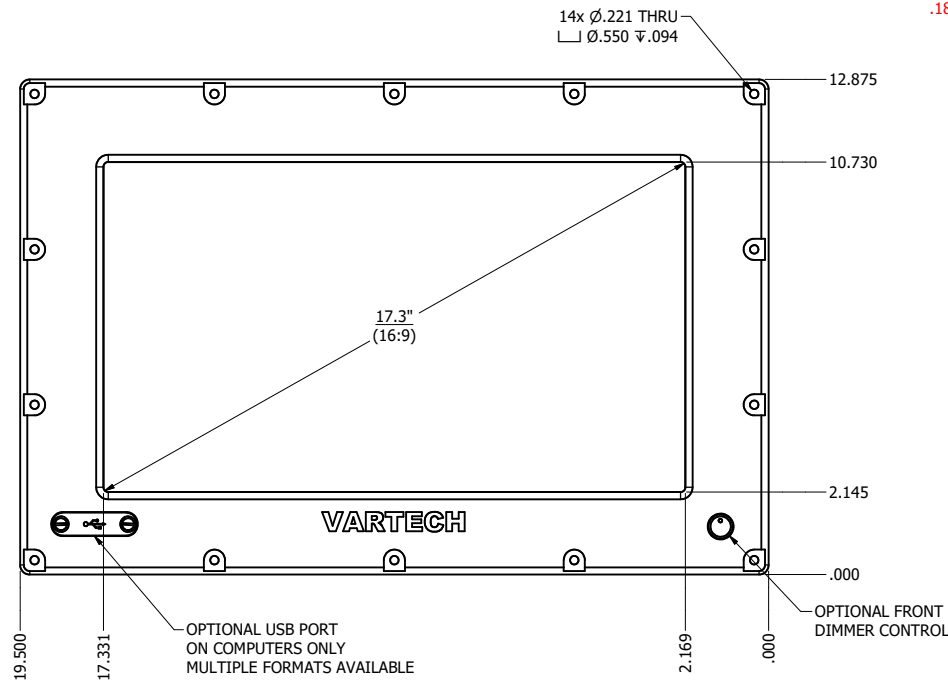

17.3" CONSOLE MOUNT EXTREME (Monitor or Panel Computer)

PRELIMINARY DRAWING
DIMENSIONS ARE SUBJECT TO CHANGE

REVISION HISTORY				
REV	DATE	INITIALS	DESCRIPTION	
00	11/27/19	MAW	INITIAL RELEASE	

DRAWN BY:		USE WITH PRODUCT NUMBER		
MATERIAL & FINISH		TITLE		OUTLINE DRAWING DIAMONDVUE 4
SHEET	SIZE	PART NUMBER	REV	
3 of 6	D	VTDV4#173bCX#	00	
TOLERANCES: .XX=.01 .XXX=.005				