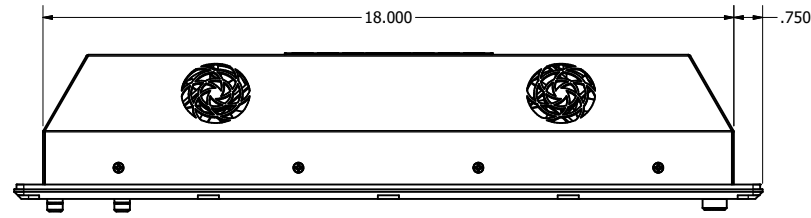

17.3" CONSOLE MOUNT EXTREME (Monitor or Panel Computer)

PRELIMINARY DRAWING
DIMENSIONS ARE SUBJECT TO CHANGE

REVISION HISTORY				
REV	DATE	INITIALS	DESCRIPTION	
00	11/27/19	MAW	INITIAL RELEASE	

DRAWN BY:		USE WITH PRODUCT NUMBER		
MATERIAL & FINISH		TITLE		OUTLINE DRAWING DIAMONDVUE 4
SHEET	SIZE	PART NUMBER	REV	
3 of 6	D	VTDV4#173bCX#	00	
TOLERANCES: .XX=.01 .XXX=.005				