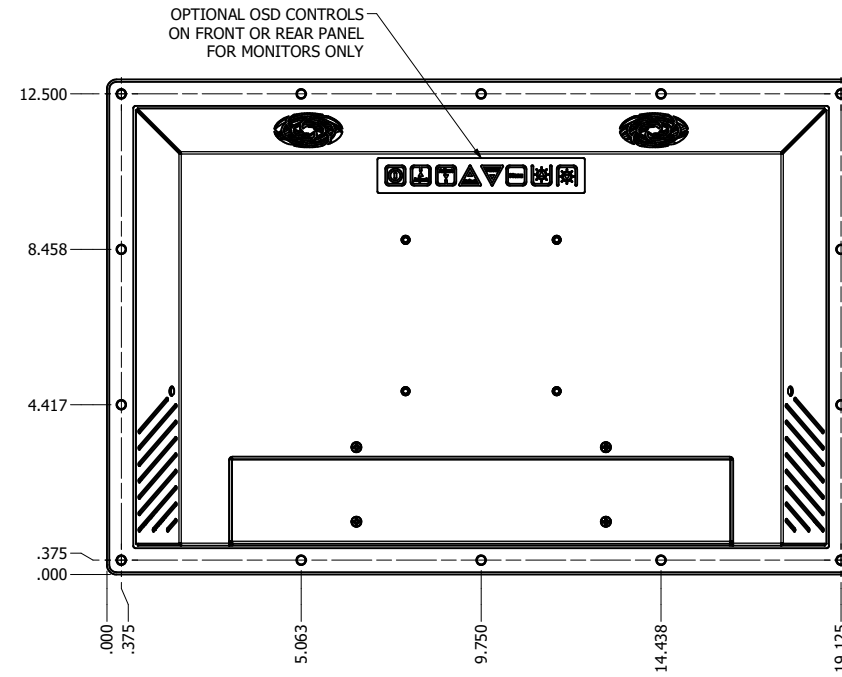

17.3" CONSOLE MOUNT EXTREME (Monitor or Panel Computer)

PRELIMINARY DRAWING
DIMENSIONS ARE SUBJECT TO CHANGE

REVISION HISTORY				
REV	DATE	INITIALS	DESCRIPTION	
00	11/27/19	MAW	INITIAL RELEASE	

DRAWN BY:		USE WITH PRODUCT NUMBER		
MATERIAL & FINISH		TITLE		OUTLINE DRAWING DIAMONDVUE 4
SHEET	SIZE	PART NUMBER	REV	
3 of 6	D	VTDV4#173bCX#	00	
TOLERANCES: .XX=.01 .XXX=.005				