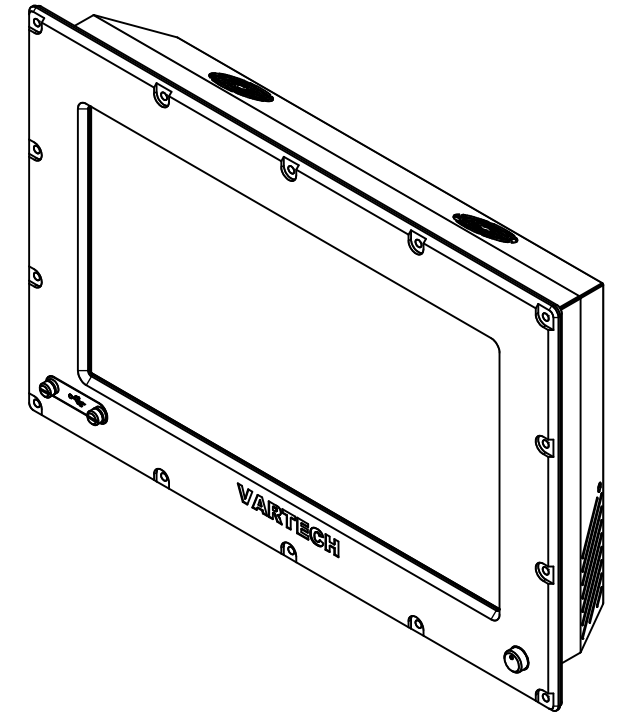

17.3" CONSOLE MOUNT EXTREME (Monitor or Panel Computer)

PRELIMINARY DRAWING
DIMENSIONS ARE SUBJECT TO CHANGE

REVISION HISTORY				
REV	DATE	INITIALS	DESCRIPTION	
00	11/27/19	MAW	INITIAL RELEASE	

DRAWN BY:		USE WITH PRODUCT NUMBER		
MATERIAL & FINISH		TITLE		OUTLINE DRAWING DIAMONDVUE 4
SHEET	SIZE	PART NUMBER	REV	
3 of 6	D	VTDV4#173bCX#	00	
TOLERANCES: .XX=.01 .XXX=.005				