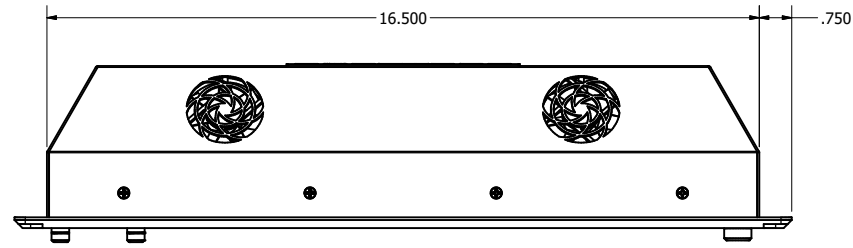

15.6" CONSOLE MOUNT (Monitor or Panel Computer)

PRELIMINARY DRAWING
DIMENSIONS ARE SUBJECT TO CHANGE

REVISION HISTORY			
REV	DATE	INITIALS	DESCRIPTION
00	11/27/19	MAW	INITIAL RELEASE

DRAWN BY: mwitham		11/26/2019		
USE WITH PRODUCT NUMBER				
MATERIAL & FINISH				TITLE
				OUTLINE DRAWING
				DIAMONDVUE 4
SHEET	SIZE	PART NUMBER	REV	
5 of 7	D	VTDV4#156bCO#	00	
TOLERANCES: .XX=.01 .XXX=.005				