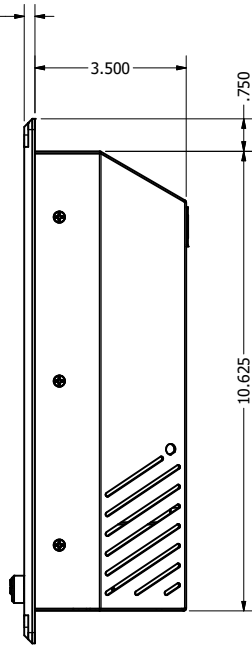

15.6" CONSOLE MOUNT (Monitor or Panel Computer)

PRELIMINARY DRAWING
DIMENSIONS ARE SUBJECT TO CHANGE

REVISION HISTORY			
REV	DATE	INITIALS	DESCRIPTION
00	11/27/19	MAW	INITIAL RELEASE

DRAWN BY: mwitham		11/26/2019		
USE WITH PRODUCT NUMBER				
MATERIAL & FINISH				TITLE
				OUTLINE DRAWING
				DIAMONDVUE 4
SHEET	SIZE	PART NUMBER	REV	
5 of 7	D	VTDV4#156bCO#	00	
TOLERANCES: .XX=.01 .XXX=.005				