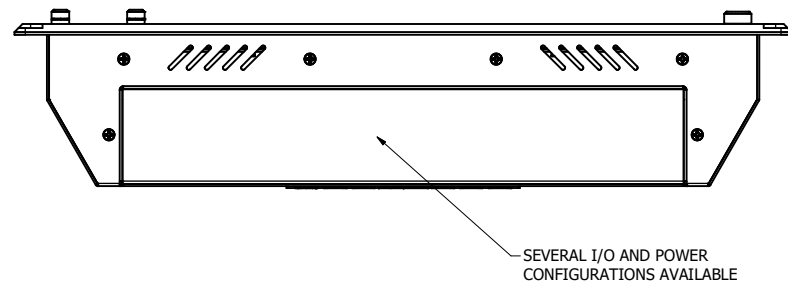

15.6" CONSOLE MOUNT (Monitor or Panel Computer)

PRELIMINARY DRAWING
DIMENSIONS ARE SUBJECT TO CHANGE

REVISION HISTORY			
REV	DATE	INITIALS	DESCRIPTION
00	11/27/19	MAW	INITIAL RELEASE

DRAWN BY: mwitham		11/26/2019		
USE WITH PRODUCT NUMBER				
MATERIAL & FINISH				TITLE
				OUTLINE DRAWING
				DIAMONDVUE 4
SHEET	SIZE	PART NUMBER	REV	
5 of 7	D	VTDV4#156bCO#	00	
TOLERANCES: .XX=.01 .XXX=.005				