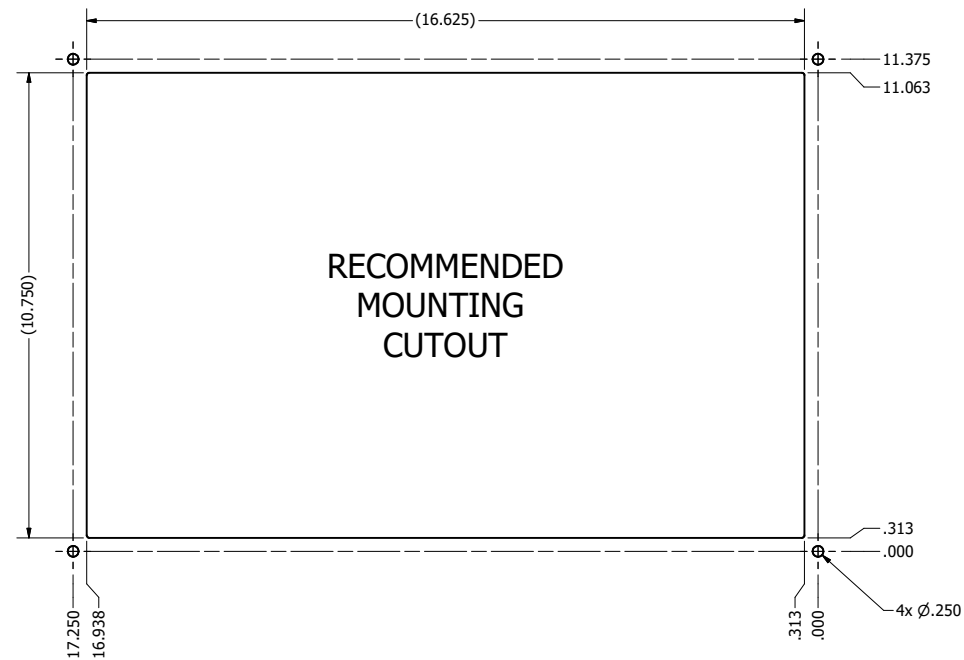

15.6" CONSOLE MOUNT (Monitor or Panel Computer)

PRELIMINARY DRAWING
DIMENSIONS ARE SUBJECT TO CHANGE

REVISION HISTORY			
REV	DATE	INITIALS	DESCRIPTION
00	11/27/19	MAW	INITIAL RELEASE

DRAWN BY: mwitham		11/26/2019		
USE WITH PRODUCT NUMBER				
MATERIAL & FINISH				TITLE
				OUTLINE DRAWING
				DIAMONDVUE 4
SHEET	SIZE	PART NUMBER	REV	
5 of 7	D	VTDV4#156bCO#	00	
TOLERANCES: .XX=.01 .XXX=.005				