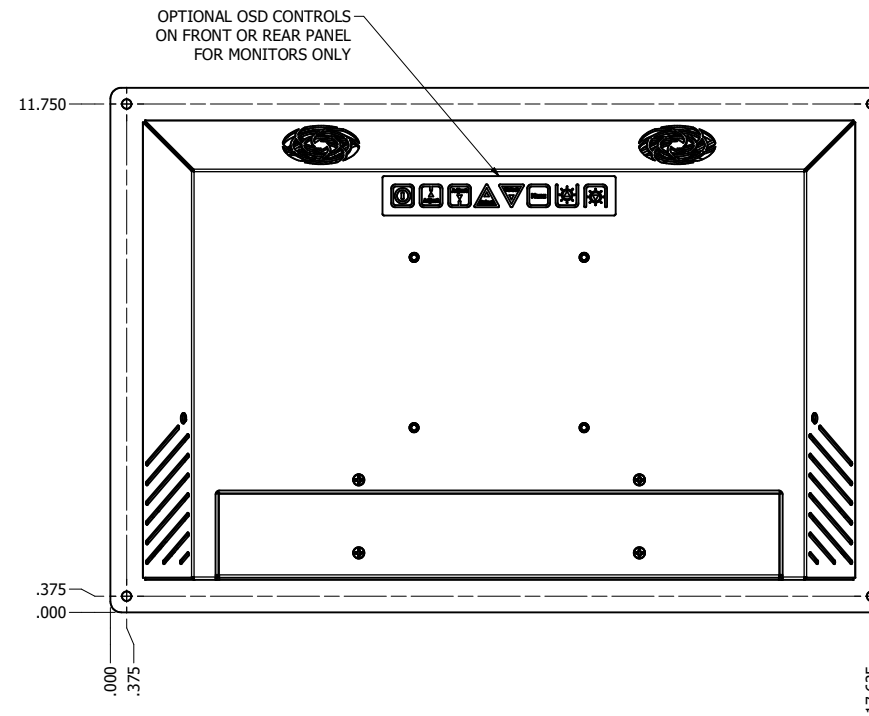

15.6" CONSOLE MOUNT (Monitor or Panel Computer)

PRELIMINARY DRAWING
DIMENSIONS ARE SUBJECT TO CHANGE

REVISION HISTORY			
REV	DATE	INITIALS	DESCRIPTION
00	11/27/19	MAW	INITIAL RELEASE

DRAWN BY: mwitham		11/26/2019		
USE WITH PRODUCT NUMBER				
MATERIAL & FINISH				TITLE
				OUTLINE DRAWING
				DIAMONDVUE 4
SHEET	SIZE	PART NUMBER	REV	
5 of 7	D	VTDV4#156bCO#	00	
TOLERANCES: .XX=.01 .XXX=.005				