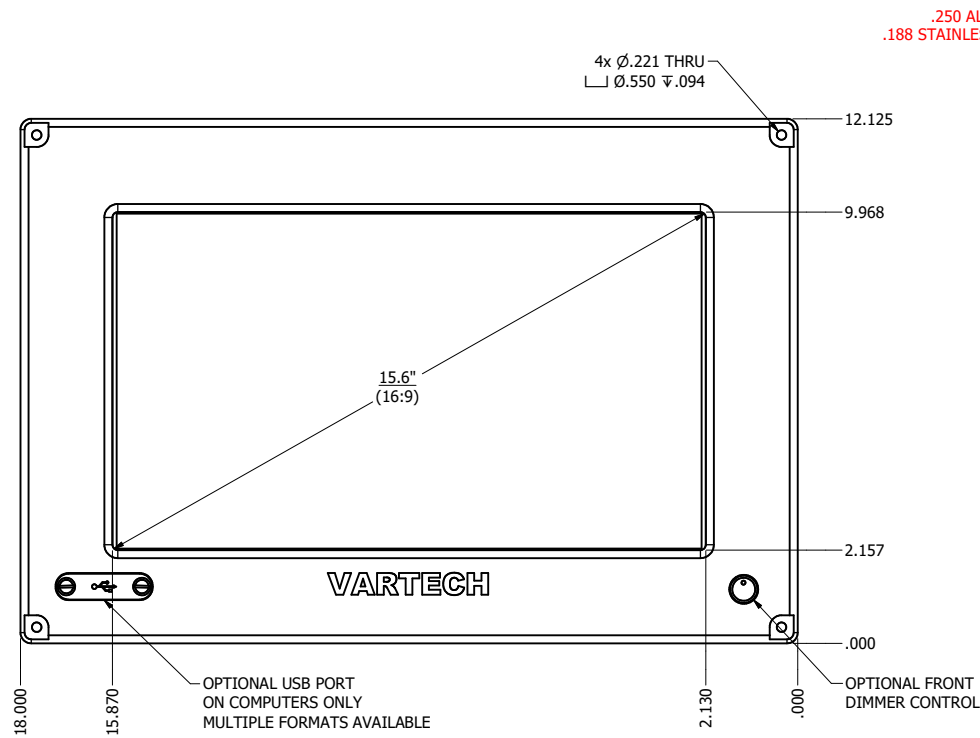

15.6" CONSOLE MOUNT (Monitor or Panel Computer)

PRELIMINARY DRAWING
DIMENSIONS ARE SUBJECT TO CHANGE

REVISION HISTORY			
REV	DATE	INITIALS	DESCRIPTION
00	11/27/19	MAW	INITIAL RELEASE

DRAWN BY: mwitham		11/26/2019		
USE WITH PRODUCT NUMBER				
MATERIAL & FINISH				TITLE
				OUTLINE DRAWING
				DIAMONDVUE 4
SHEET	SIZE	PART NUMBER	REV	
5 of 7	D	VTDV4#156bCO#	00	
TOLERANCES: .XX=.01 .XXX=.005				