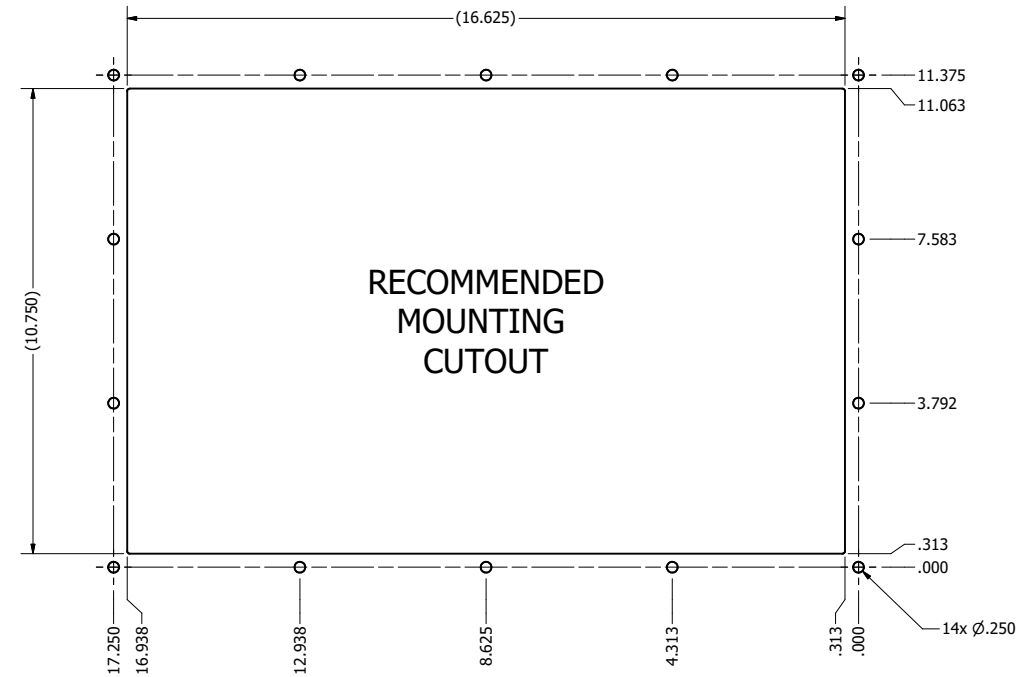

15.6" CONSOLE MOUNT EXTREME (Monitor or Panel Computer)

PRELIMINARY DRAWING
DIMENSIONS ARE SUBJECT TO CHANGE

REVISION HISTORY			
REV	DATE	INITIALS	DESCRIPTION
00	11/27/19	MAW	INITIAL RELEASE

DRAWN BY: mwitham		11/26/2019		
USE WITH PRODUCT NUMBER				
MATERIAL & FINISH				TITLE
				OUTLINE DRAWING DIAMONDVUE 4
SHEET	SIZE	PART NUMBER	REV	
4 of 7	D	VTDV4#156bCX#	00	
TOLERANCES: .XX=-.01 .XXX=-.005				