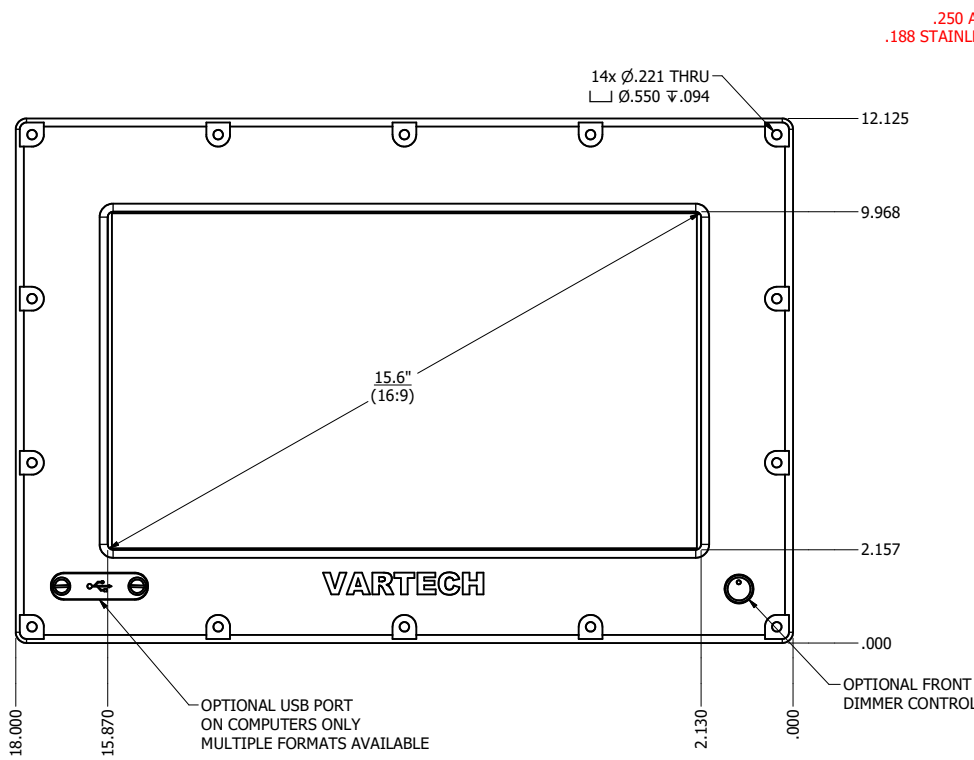

15.6" CONSOLE MOUNT EXTREME (Monitor or Panel Computer)

PRELIMINARY DRAWING
DIMENSIONS ARE SUBJECT TO CHANGE

REVISION HISTORY			
REV	DATE	INITIALS	DESCRIPTION
00	11/27/19	MAW	INITIAL RELEASE

DRAWN BY: mwitham		11/26/2019		
USE WITH PRODUCT NUMBER				
MATERIAL & FINISH				TITLE
				OUTLINE DRAWING DIAMONDVUE 4
SHEET	SIZE	PART NUMBER	REV	
4 of 7	D	VTDV4#156bCX#	00	
TOLERANCES: .XX=-.01 .XXX=-.005				