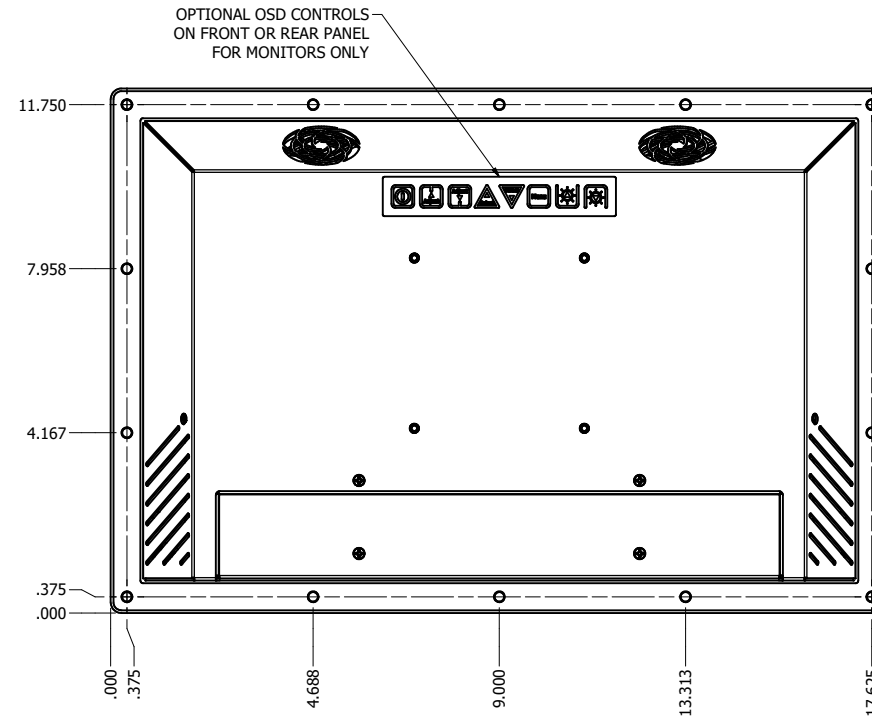

15.6" CONSOLE MOUNT EXTREME (Monitor or Panel Computer)

PRELIMINARY DRAWING
DIMENSIONS ARE SUBJECT TO CHANGE

REVISION HISTORY			
REV	DATE	INITIALS	DESCRIPTION
00	11/27/19	MAW	INITIAL RELEASE

DRAWN BY: mwitham		11/26/2019		
USE WITH PRODUCT NUMBER				
MATERIAL & FINISH				TITLE
				OUTLINE DRAWING DIAMONDVUE 4
SHEET	SIZE	PART NUMBER	REV	
4 of 7	D	VTDV4#156bCX#	00	
TOLERANCES: .XX=-.01 .XXX=-.005				