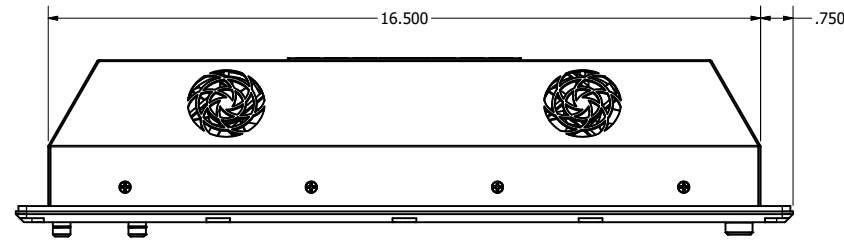

15.6" CONSOLE MOUNT EXTREME (Monitor or Panel Computer)

PRELIMINARY DRAWING
DIMENSIONS ARE SUBJECT TO CHANGE

REVISION HISTORY			
REV	DATE	INITIALS	DESCRIPTION
00	11/27/19	MAW	INITIAL RELEASE

DRAWN BY: mwitham		11/26/2019		
USE WITH PRODUCT NUMBER				
MATERIAL & FINISH				TITLE
				OUTLINE DRAWING DIAMONDVUE 4
SHEET	SIZE	PART NUMBER	REV	
4 of 7	D	VTDV4#156bCX#	00	
TOLERANCES: .XX=-.01 .XXX=-.005				