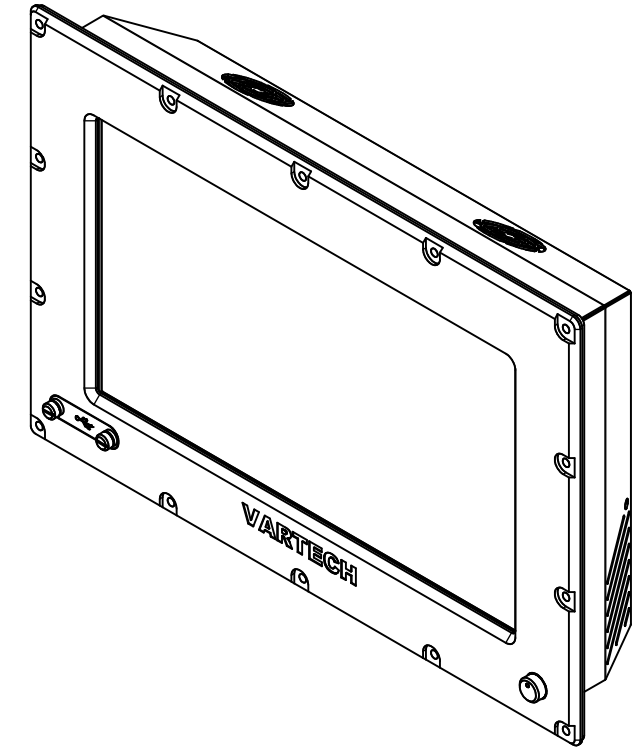

15.6" CONSOLE MOUNT EXTREME (Monitor or Panel Computer)

PRELIMINARY DRAWING
DIMENSIONS ARE SUBJECT TO CHANGE

REVISION HISTORY			
REV	DATE	INITIALS	DESCRIPTION
00	11/27/19	MAW	INITIAL RELEASE

DRAWN BY: mwitham		11/26/2019		
USE WITH PRODUCT NUMBER				
MATERIAL & FINISH				TITLE
				OUTLINE DRAWING DIAMONDVUE 4
SHEET	SIZE	PART NUMBER	REV	
4 of 7	D	VTDV4#156bCX#	00	
TOLERANCES: .XX=-.01 .XXX=-.005				