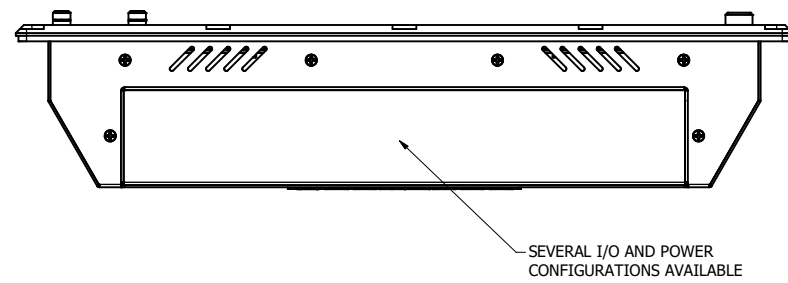

15.6" CONSOLE MOUNT EXTREME (Monitor or Panel Computer)

PRELIMINARY DRAWING
DIMENSIONS ARE SUBJECT TO CHANGE

REVISION HISTORY			
REV	DATE	INITIALS	DESCRIPTION
00	11/27/19	MAW	INITIAL RELEASE

DRAWN BY: mwitham		11/26/2019		
USE WITH PRODUCT NUMBER				
MATERIAL & FINISH				TITLE
				OUTLINE DRAWING DIAMONDVUE 4
SHEET	SIZE	PART NUMBER	REV	
4 of 7	D	VTDV4#156bCX#	00	
TOLERANCES: .XX=-.01 .XXX=-.005				