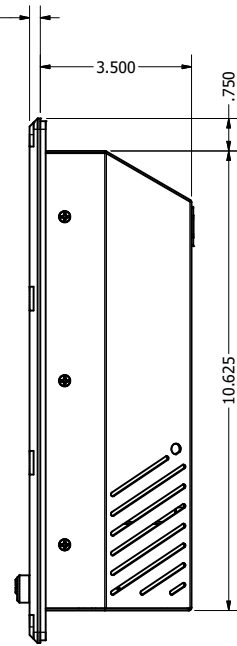

15.6" CONSOLE MOUNT EXTREME (Monitor or Panel Computer)

PRELIMINARY DRAWING
DIMENSIONS ARE SUBJECT TO CHANGE

REVISION HISTORY			
REV	DATE	INITIALS	DESCRIPTION
00	11/27/19	MAW	INITIAL RELEASE

DRAWN BY: mwitham		11/26/2019		
USE WITH PRODUCT NUMBER				
MATERIAL & FINISH				TITLE
				OUTLINE DRAWING DIAMONDVUE 4
SHEET	SIZE	PART NUMBER	REV	
4 of 7	D	VTDV4#156bCX#	00	
TOLERANCES: .XX=-.01 .XXX=-.005				