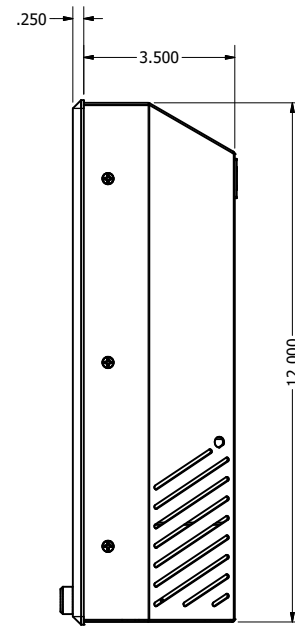

15.0" VESA MOUNT (Monitor or Panel Computer)

PRELIMINARY DRAWING  
DIMENSIONS ARE SUBJECT TO CHANGE

REVISION HISTORY			
REV	DATE	INITIALS	DESCRIPTION
00	11/27/19	MAW	INITIAL RELEASE

DRAWN BY: mwitham		11/26/2019		
USE WITH PRODUCT NUMBER				
MATERIAL & FINISH				TITLE
				OUTLINE DRAWING DIAMONDVUE 4
SHEET	SIZE	PART NUMBER	REV	
2 of 7	D	VTDV4#150aVEA	00	
TOLERANCES: .XX=.01 .XXX=.005				