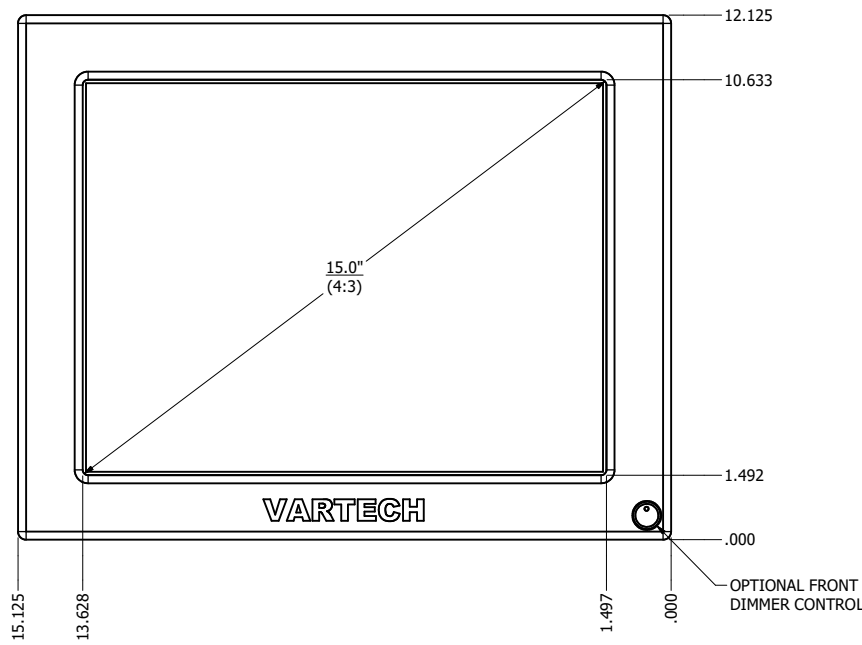

15.0" VESA MOUNT (Monitor or Panel Computer)

PRELIMINARY DRAWING  
DIMENSIONS ARE SUBJECT TO CHANGE

REVISION HISTORY			
REV	DATE	INITIALS	DESCRIPTION
00	11/27/19	MAW	INITIAL RELEASE

DRAWN BY: mwitham		11/26/2019		
USE WITH PRODUCT NUMBER				
MATERIAL & FINISH				TITLE
				OUTLINE DRAWING DIAMONDVUE 4
SHEET	SIZE	PART NUMBER	REV	
2 of 7	D	VTDV4#150aVEA	00	
TOLERANCES: .XX=.01 .XXX=.005				