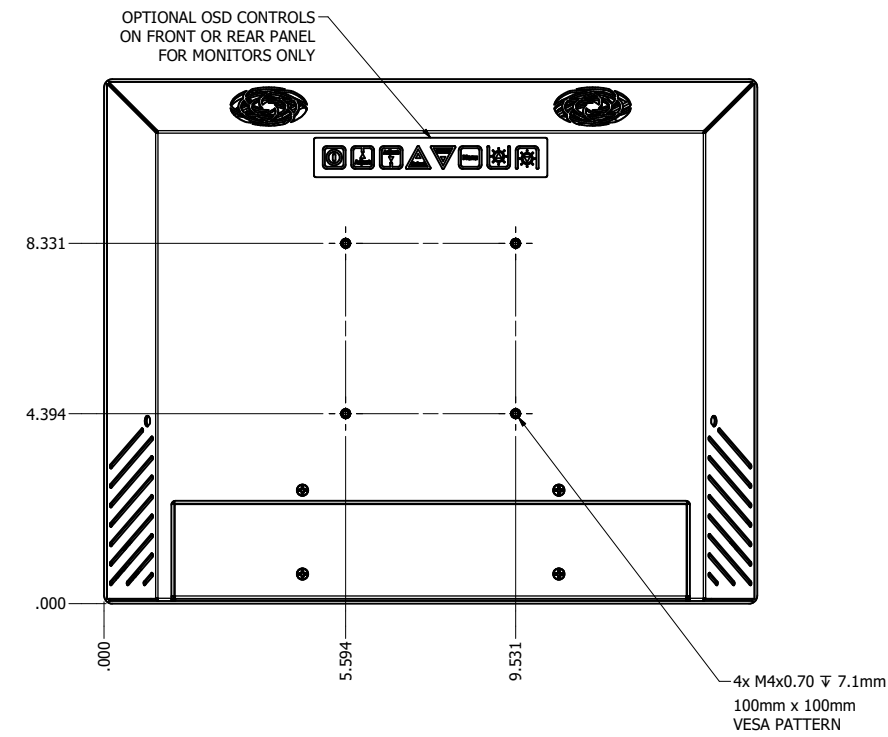

15.0" VESA MOUNT (Monitor or Panel Computer)

PRELIMINARY DRAWING  
DIMENSIONS ARE SUBJECT TO CHANGE

REVISION HISTORY			
REV	DATE	INITIALS	DESCRIPTION
00	11/27/19	MAW	INITIAL RELEASE

DRAWN BY: mwitham		11/26/2019		
USE WITH PRODUCT NUMBER				
MATERIAL & FINISH				TITLE
				OUTLINE DRAWING DIAMONDVUE 4
SHEET	SIZE	PART NUMBER	REV	
2 of 7	D	VTDV4#150aVEA	00	
TOLERANCES: .XX=.01 .XXX=.005				