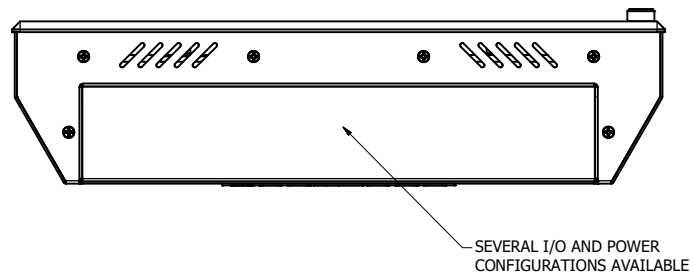

15.0" VESA MOUNT (Monitor or Panel Computer)

PRELIMINARY DRAWING  
DIMENSIONS ARE SUBJECT TO CHANGE

REVISION HISTORY			
REV	DATE	INITIALS	DESCRIPTION
00	11/27/19	MAW	INITIAL RELEASE

DRAWN BY: mwitham		11/26/2019		
USE WITH PRODUCT NUMBER				
MATERIAL & FINISH				TITLE
				OUTLINE DRAWING DIAMONDVUE 4
SHEET	SIZE	PART NUMBER	REV	
2 of 7	D	VTDV4#150aVEA	00	
TOLERANCES: .XX=.01 .XXX=.005				