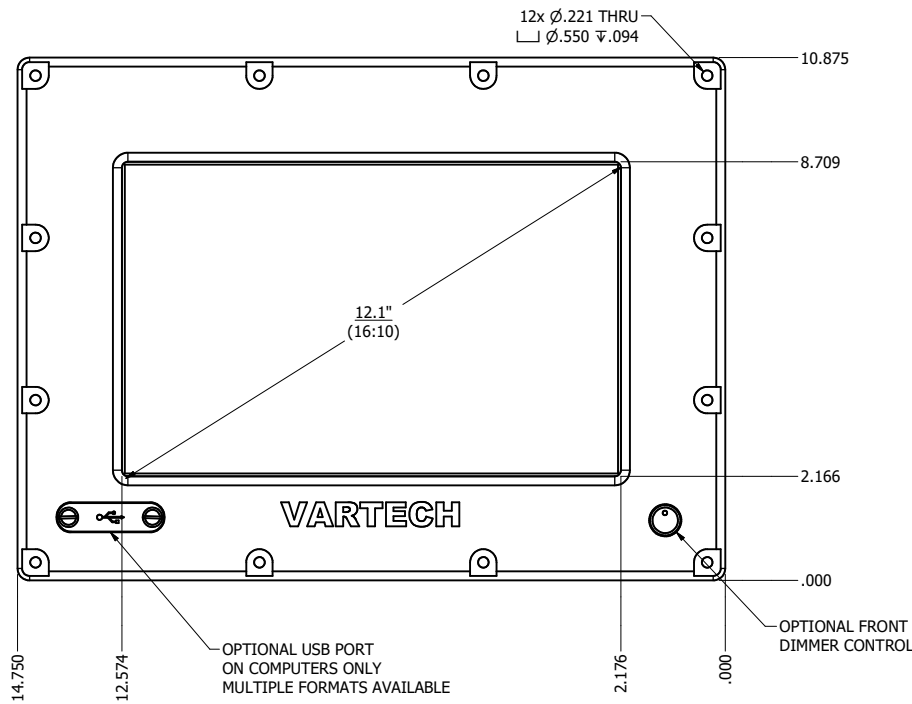

12.1" CONSOLE MOUNT EXTREME (Monitor or Panel Computer)

PRELIMINARY DRAWING
DIMENSIONS ARE SUBJECT TO CHANGE

REVISION HISTORY			
REV	DATE	INITIALS	DESCRIPTION
00	11/27/19	MAW	INITIAL RELEASE

DRAWN BY:		USE WITH PRODUCT NUMBER			
MATERIAL & FINISH		TITLE		OUTLINE DRAWING DIAMONDVUE 4	
SHEET	SIZE	PART NUMBER	REV		
4 of 7	D	VTDV4#121cCX#	00		
TOLERANCES: .XX=.01 .XXX=.005					