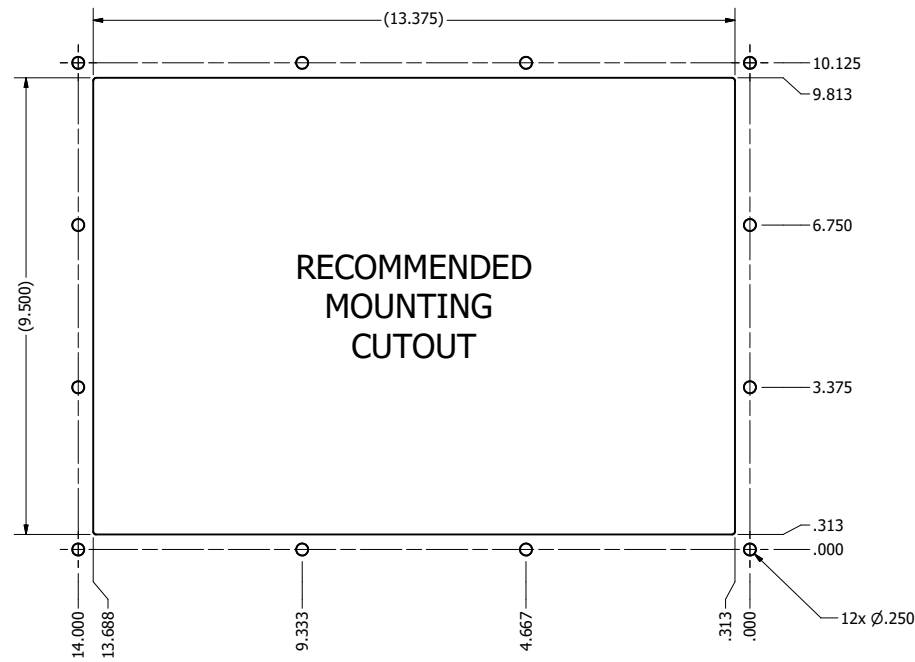

12.1" CONSOLE MOUNT EXTREME (Monitor or Panel Computer)

PRELIMINARY DRAWING
DIMENSIONS ARE SUBJECT TO CHANGE

REVISION HISTORY			
REV	DATE	INITIALS	DESCRIPTION
00	11/27/19	MAW	INITIAL RELEASE

DRAWN BY:		USE WITH PRODUCT NUMBER			
MATERIAL & FINISH		TITLE		OUTLINE DRAWING DIAMONDVUE 4	
SHEET	SIZE	PART NUMBER	REV		
4 of 7	D	VTDV4#121cCX#	00		
TOLERANCES: .XX=.01 .XXX=.005					