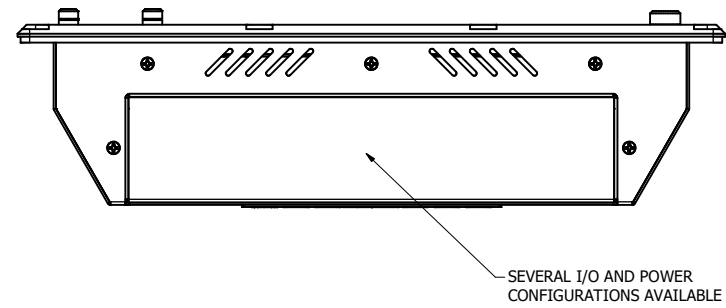

12.1" CONSOLE MOUNT EXTREME (Monitor or Panel Computer)

PRELIMINARY DRAWING
DIMENSIONS ARE SUBJECT TO CHANGE

REVISION HISTORY			
REV	DATE	INITIALS	DESCRIPTION
00	11/27/19	MAW	INITIAL RELEASE

DRAWN BY:		USE WITH PRODUCT NUMBER			
MATERIAL & FINISH		TITLE		OUTLINE DRAWING DIAMONDVUE 4	
SHEET	SIZE	PART NUMBER	REV		
4 of 7	D	VTDV4#121cCX#	00		
TOLERANCES: .XX=.01 .XXX=.005					