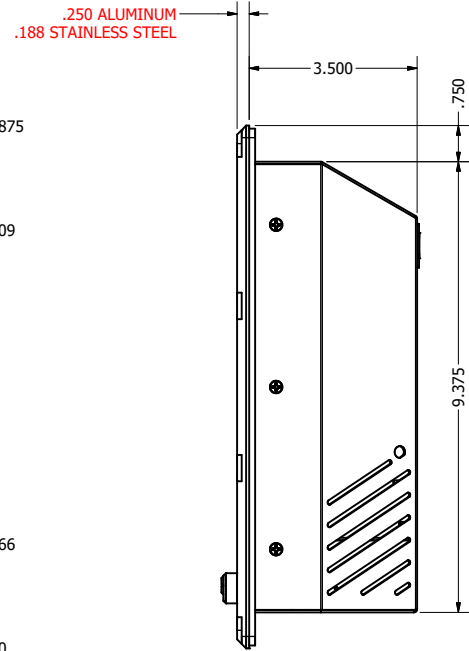

12.1" CONSOLE MOUNT EXTREME (Monitor or Panel Computer)

PRELIMINARY DRAWING
DIMENSIONS ARE SUBJECT TO CHANGE

REVISION HISTORY			
REV	DATE	INITIALS	DESCRIPTION
00	11/27/19	MAW	INITIAL RELEASE

DRAWN BY:		USE WITH PRODUCT NUMBER			
MATERIAL & FINISH		TITLE		OUTLINE DRAWING DIAMONDVUE 4	
SHEET	SIZE	PART NUMBER	REV		
4 of 7	D	VTDV4#121cCX#	00		
TOLERANCES: .XX=.01 .XXX=.005					