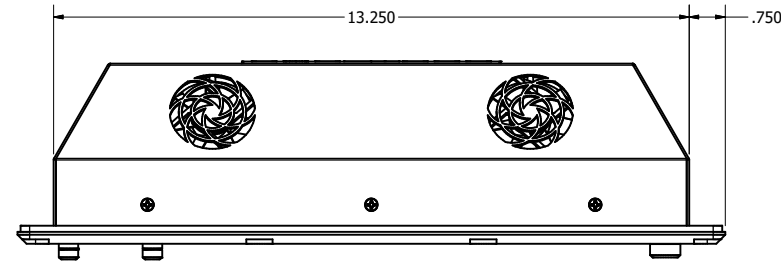

12.1" CONSOLE MOUNT EXTREME (Monitor or Panel Computer)

PRELIMINARY DRAWING
DIMENSIONS ARE SUBJECT TO CHANGE

REVISION HISTORY			
REV	DATE	INITIALS	DESCRIPTION
00	11/27/19	MAW	INITIAL RELEASE

DRAWN BY:		USE WITH PRODUCT NUMBER			
MATERIAL & FINISH		TITLE		OUTLINE DRAWING DIAMONDVUE 4	
SHEET	SIZE	PART NUMBER	REV		
4 of 7	D	VTDV4#121cCX#	00		
TOLERANCES: .XX=.01 .XXX=.005					