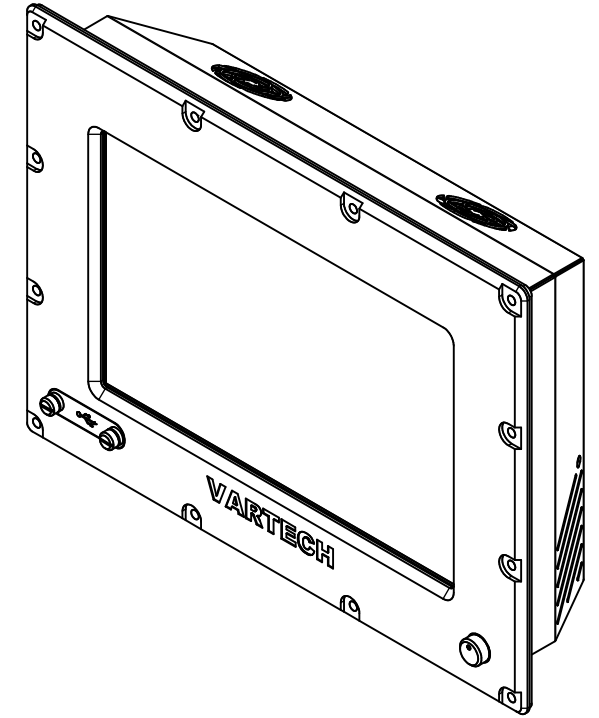

12.1" CONSOLE MOUNT EXTREME (Monitor or Panel Computer)

PRELIMINARY DRAWING
DIMENSIONS ARE SUBJECT TO CHANGE

REVISION HISTORY			
REV	DATE	INITIALS	DESCRIPTION
00	11/27/19	MAW	INITIAL RELEASE

DRAWN BY:		USE WITH PRODUCT NUMBER			
MATERIAL & FINISH		TITLE		OUTLINE DRAWING DIAMONDVUE 4	
SHEET	SIZE	PART NUMBER	REV		
4 of 7	D	VTDV4#121cCX#	00		
TOLERANCES: .XX=.01 .XXX=.005					