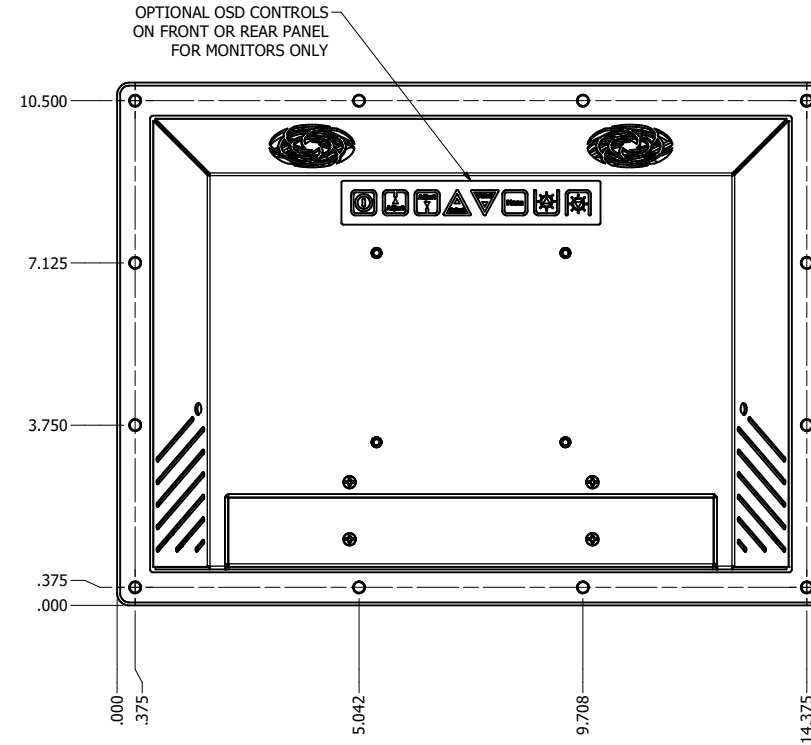

12.1" CONSOLE MOUNT EXTREME (Monitor or Panel Computer)

PRELIMINARY DRAWING
DIMENSIONS ARE SUBJECT TO CHANGE

REVISION HISTORY			
REV	DATE	INITIALS	DESCRIPTION
00	11/27/19	MAW	INITIAL RELEASE

DRAWN BY:		USE WITH PRODUCT NUMBER			
MATERIAL & FINISH		TITLE		OUTLINE DRAWING DIAMONDVUE 4	
SHEET	SIZE	PART NUMBER	REV		
4 of 7	D	VTDV4#121cCX#	00		
TOLERANCES: .XX=.01 .XXX=.005					