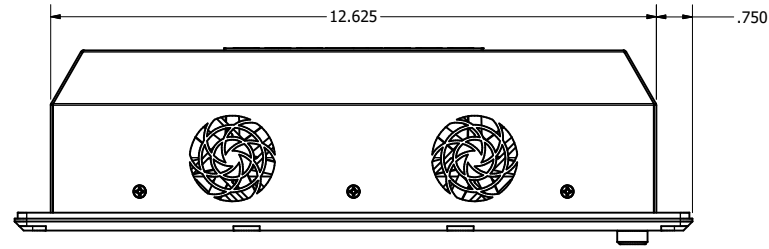

12.1" CONSOLE MOUNT EXTREME (Monitor or Panel Computer)

PRELIMINARY DRAWING
DIMENSIONS ARE SUBJECT TO CHANGE

REVISION HISTORY			
REV	DATE	INITIALS	DESCRIPTION
00	11/27/19	MAW	INITIAL RELEASE

DRAWN BY:		USE WITH PRODUCT NUMBER		
MATERIAL & FINISH		TITLE		OUTLINE DRAWING DIAMONDVUE 4
SHEET	SIZE	PART NUMBER	REV	
4 of 7	D	VTDV4#121aCX#	00	
TOLERANCES: .XX=.01 .XXX=.005				