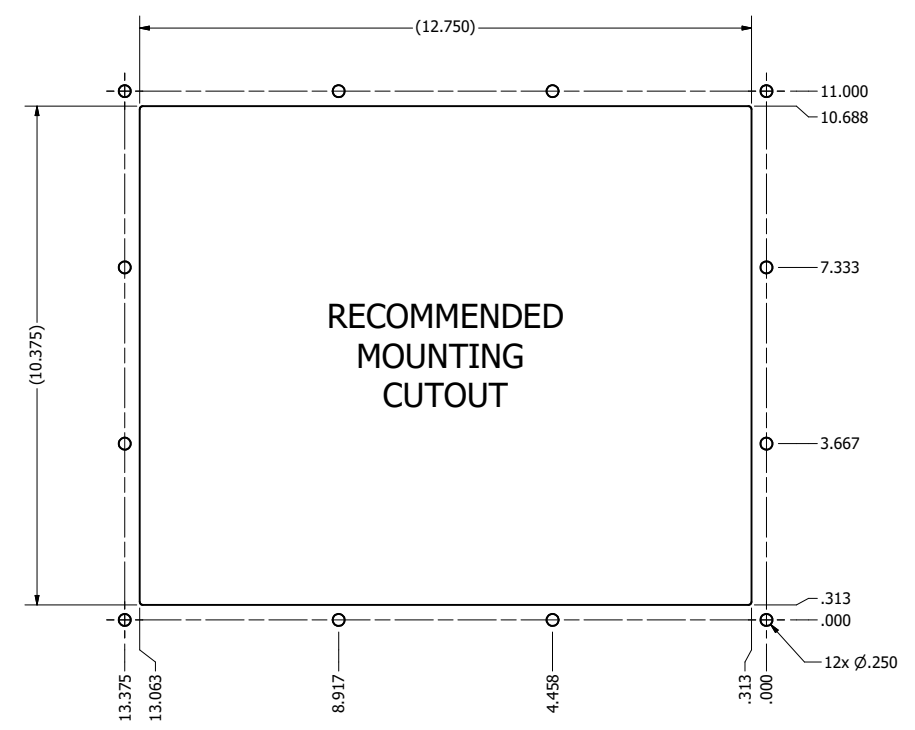

12.1" CONSOLE MOUNT EXTREME (Monitor or Panel Computer)

PRELIMINARY DRAWING
DIMENSIONS ARE SUBJECT TO CHANGE

REVISION HISTORY			
REV	DATE	INITIALS	DESCRIPTION
00	11/27/19	MAW	INITIAL RELEASE

DRAWN BY:		USE WITH PRODUCT NUMBER		
MATERIAL & FINISH		TITLE		OUTLINE DRAWING DIAMONDVUE 4
SHEET	SIZE	PART NUMBER	REV	
4 of 7	D	VTDV4#121aCX#	00	
TOLERANCES: .XX=.01 .XXX=.005				