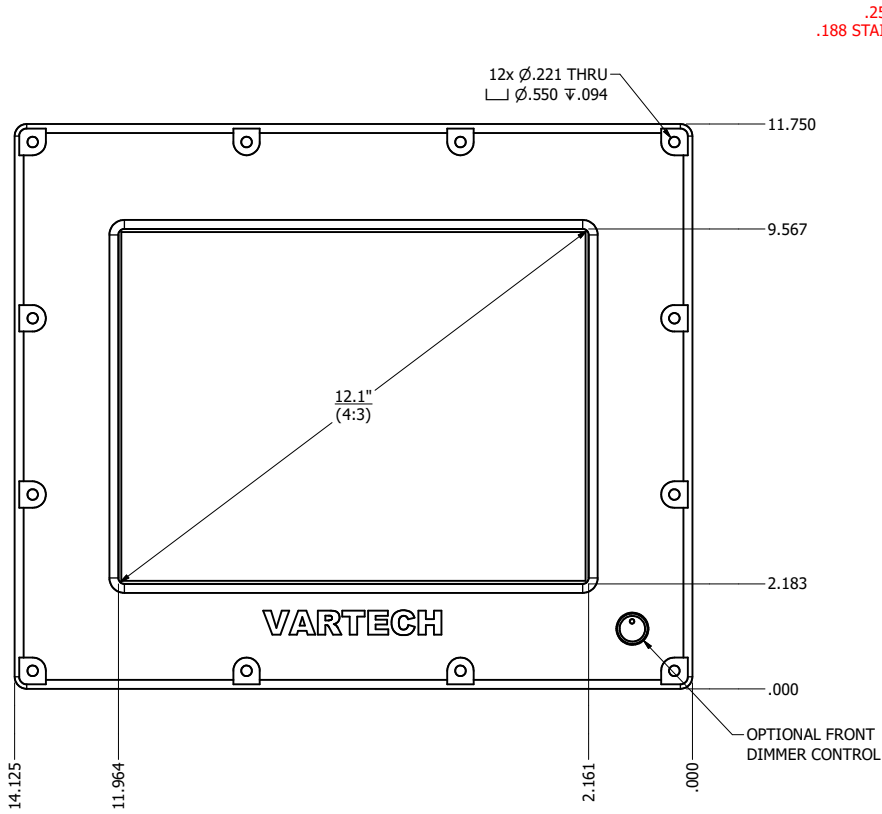

12.1" CONSOLE MOUNT EXTREME (Monitor or Panel Computer)

PRELIMINARY DRAWING
DIMENSIONS ARE SUBJECT TO CHANGE

REVISION HISTORY			
REV	DATE	INITIALS	DESCRIPTION
00	11/27/19	MAW	INITIAL RELEASE

DRAWN BY:		USE WITH PRODUCT NUMBER		
MATERIAL & FINISH		TITLE		OUTLINE DRAWING DIAMONDVUE 4
SHEET	SIZE	PART NUMBER	REV	
4 of 7	D	VTDV4#121aCX#	00	
TOLERANCES: .XX=.01 .XXX=.005				