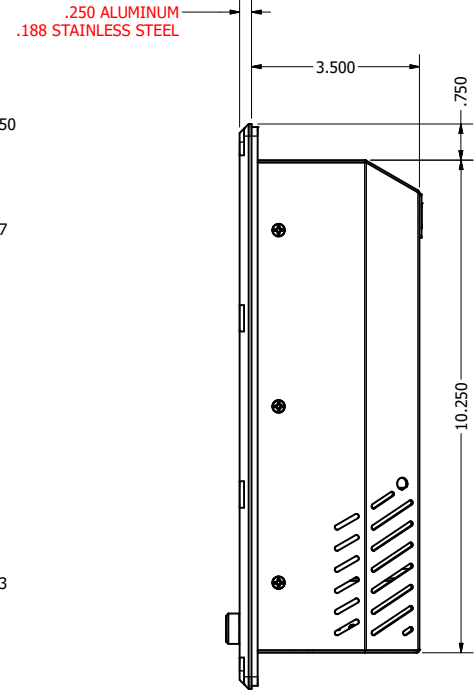

12.1" CONSOLE MOUNT EXTREME (Monitor or Panel Computer)

PRELIMINARY DRAWING
DIMENSIONS ARE SUBJECT TO CHANGE

REVISION HISTORY			
REV	DATE	INITIALS	DESCRIPTION
00	11/27/19	MAW	INITIAL RELEASE

DRAWN BY:		USE WITH PRODUCT NUMBER		
MATERIAL & FINISH		TITLE		OUTLINE DRAWING DIAMONDVUE 4
SHEET	SIZE	PART NUMBER	REV	
4 of 7	D	VTDV4#121aCX#	00	
TOLERANCES: .XX=.01 .XXX=.005				