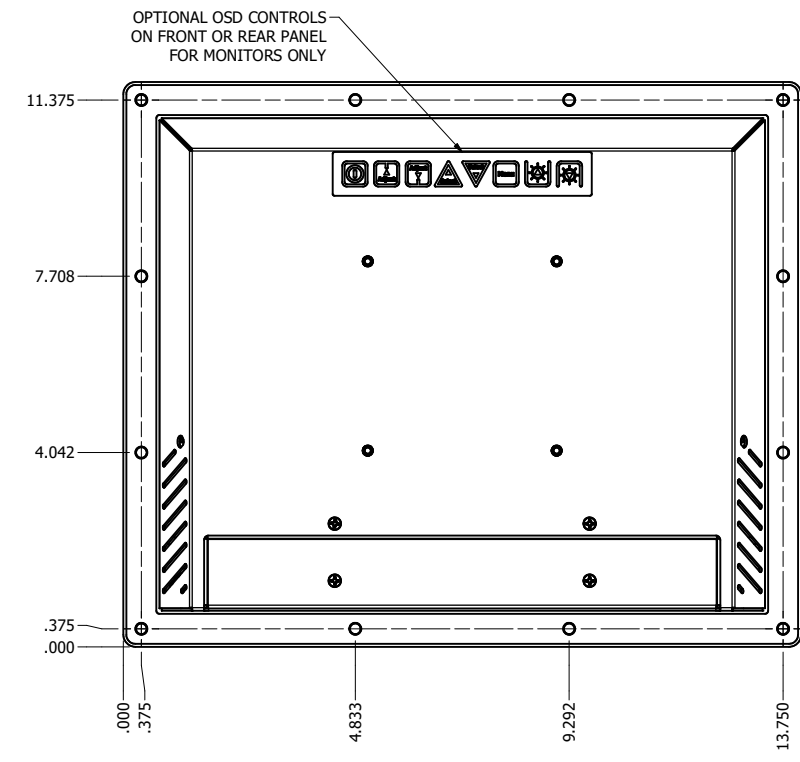

12.1" CONSOLE MOUNT EXTREME (Monitor or Panel Computer)

PRELIMINARY DRAWING
DIMENSIONS ARE SUBJECT TO CHANGE

REVISION HISTORY			
REV	DATE	INITIALS	DESCRIPTION
00	11/27/19	MAW	INITIAL RELEASE

DRAWN BY:		USE WITH PRODUCT NUMBER		
MATERIAL & FINISH		TITLE		OUTLINE DRAWING DIAMONDVUE 4
SHEET	SIZE	PART NUMBER	REV	
4 of 7	D	VTDV4#121aCX#	00	
TOLERANCES: .XX=.01 .XXX=.005				