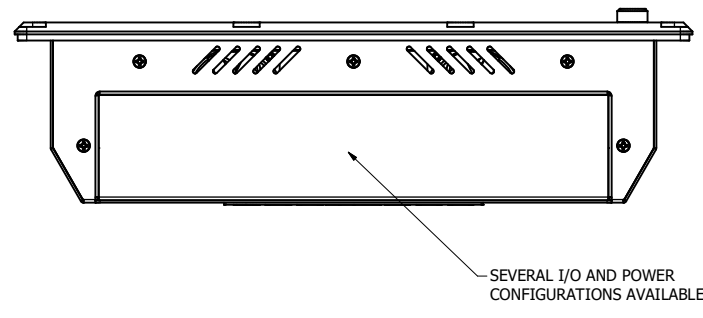

12.1" CONSOLE MOUNT EXTREME (Monitor or Panel Computer)

PRELIMINARY DRAWING
DIMENSIONS ARE SUBJECT TO CHANGE

REVISION HISTORY			
REV	DATE	INITIALS	DESCRIPTION
00	11/27/19	MAW	INITIAL RELEASE

DRAWN BY:		USE WITH PRODUCT NUMBER		
MATERIAL & FINISH		TITLE		OUTLINE DRAWING DIAMONDVUE 4
SHEET	SIZE	PART NUMBER	REV	
4 of 7	D	VTDV4#121aCX#	00	
TOLERANCES: .XX=.01 .XXX=.005				