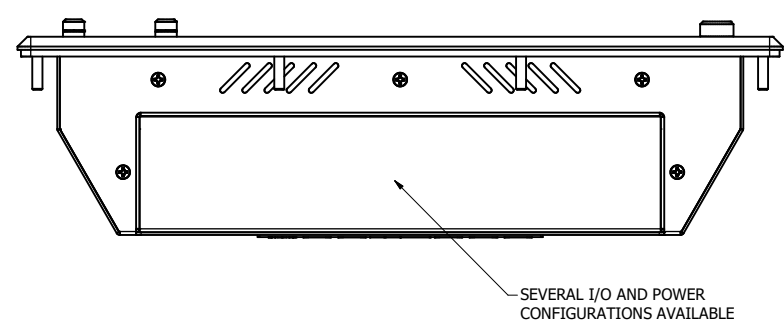

11.6" PANEL MOUNT (Monitor or Panel Computer)

PRELIMINARY DRAWING
DIMENSIONS ARE SUBJECT TO CHANGE

REVISION HISTORY			
REV	DATE	INITIALS	DESCRIPTION
00	11/27/19	MAW	INITIAL RELEASE

DRAWN BY:		USE WITH PRODUCT NUMBER			
MATERIAL & FINISH		TITLE		OUTLINE DRAWING DIAMONDVUE 4	
SHEET	SIZE	PART NUMBER	REV		
1 of 7	D	VTDV4#116bPN#	00		
TOLERANCES: .XX=.01 .XXX=.005					