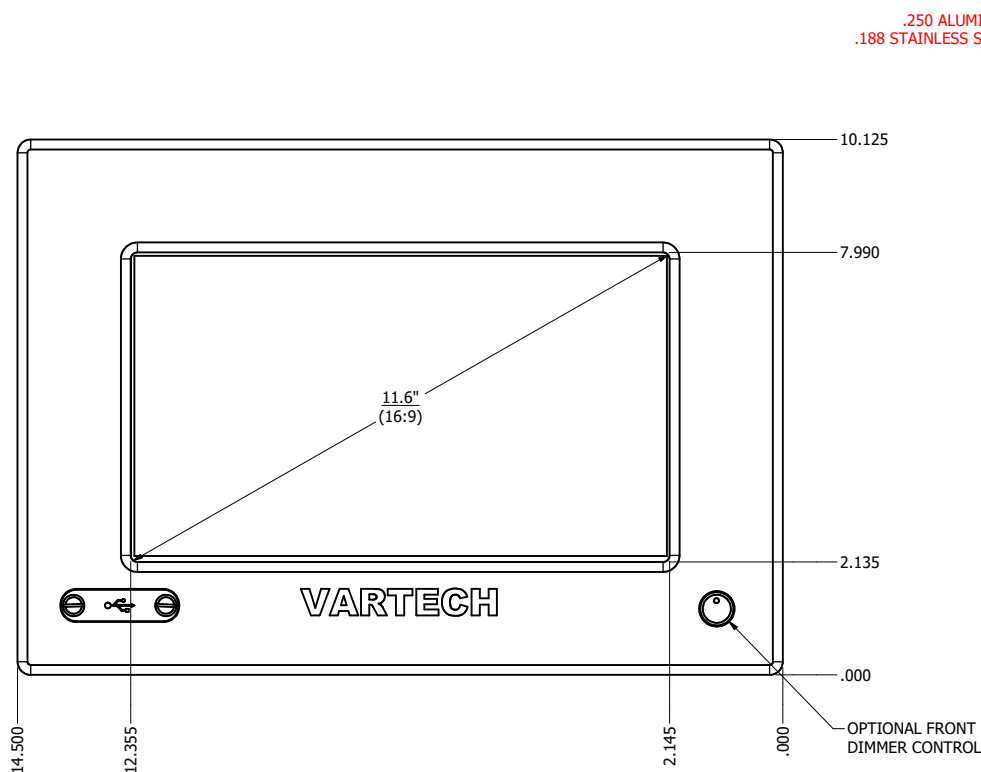

11.6" PANEL MOUNT (Monitor or Panel Computer)

PRELIMINARY DRAWING
DIMENSIONS ARE SUBJECT TO CHANGE

REVISION HISTORY			
REV	DATE	INITIALS	DESCRIPTION
00	11/27/19	MAW	INITIAL RELEASE

DRAWN BY:		USE WITH PRODUCT NUMBER			
MATERIAL & FINISH		TITLE		OUTLINE DRAWING DIAMONDVUE 4	
SHEET	SIZE	PART NUMBER	REV		
1 of 7	D	VTDV4#116bPN#	00		
TOLERANCES: .XX=.01 .XXX=.005					