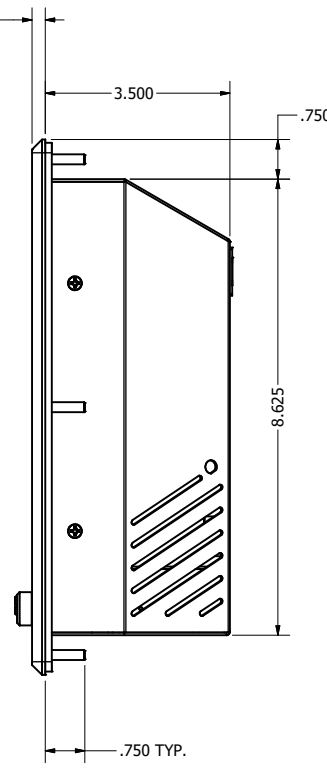

11.6" PANEL MOUNT (Monitor or Panel Computer)

PRELIMINARY DRAWING
DIMENSIONS ARE SUBJECT TO CHANGE

REVISION HISTORY			
REV	DATE	INITIALS	DESCRIPTION
00	11/27/19	MAW	INITIAL RELEASE

DRAWN BY:		USE WITH PRODUCT NUMBER			
MATERIAL & FINISH		TITLE		OUTLINE DRAWING DIAMONDVUE 4	
SHEET	SIZE	PART NUMBER	REV		
1 of 7	D	VTDV4#116bPN#	00		
TOLERANCES: .XX=.01 .XXX=.005					