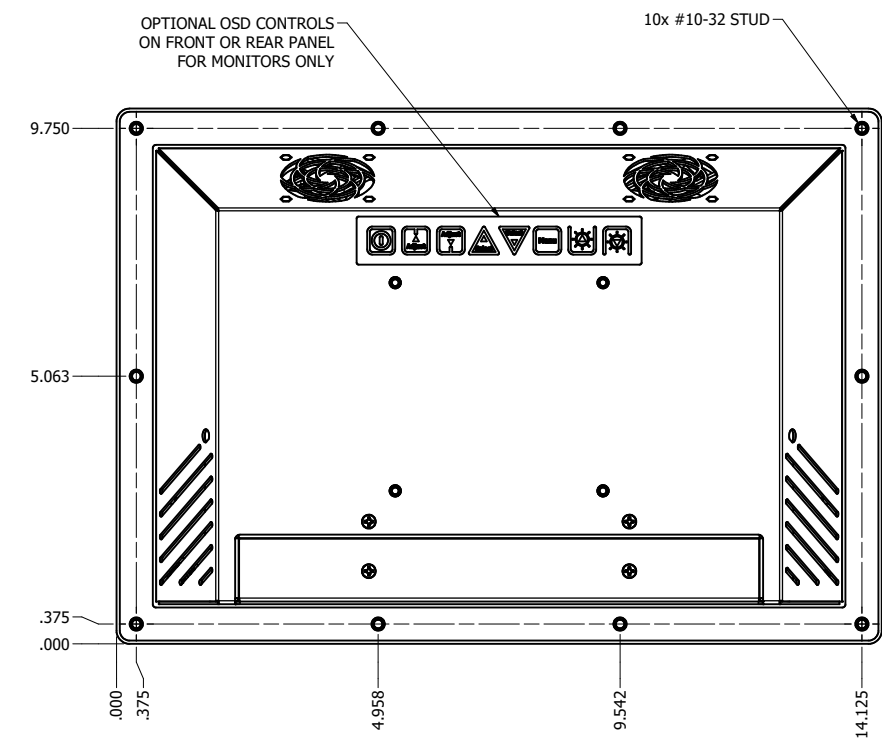

11.6" PANEL MOUNT (Monitor or Panel Computer)

PRELIMINARY DRAWING
DIMENSIONS ARE SUBJECT TO CHANGE

REVISION HISTORY			
REV	DATE	INITIALS	DESCRIPTION
00	11/27/19	MAW	INITIAL RELEASE

DRAWN BY:		USE WITH PRODUCT NUMBER			
MATERIAL & FINISH		TITLE		OUTLINE DRAWING DIAMONDVUE 4	
SHEET	SIZE	PART NUMBER	REV		
1 of 7	D	VTDV4#116bPN#	00		
TOLERANCES: .XX=.01 .XXX=.005					