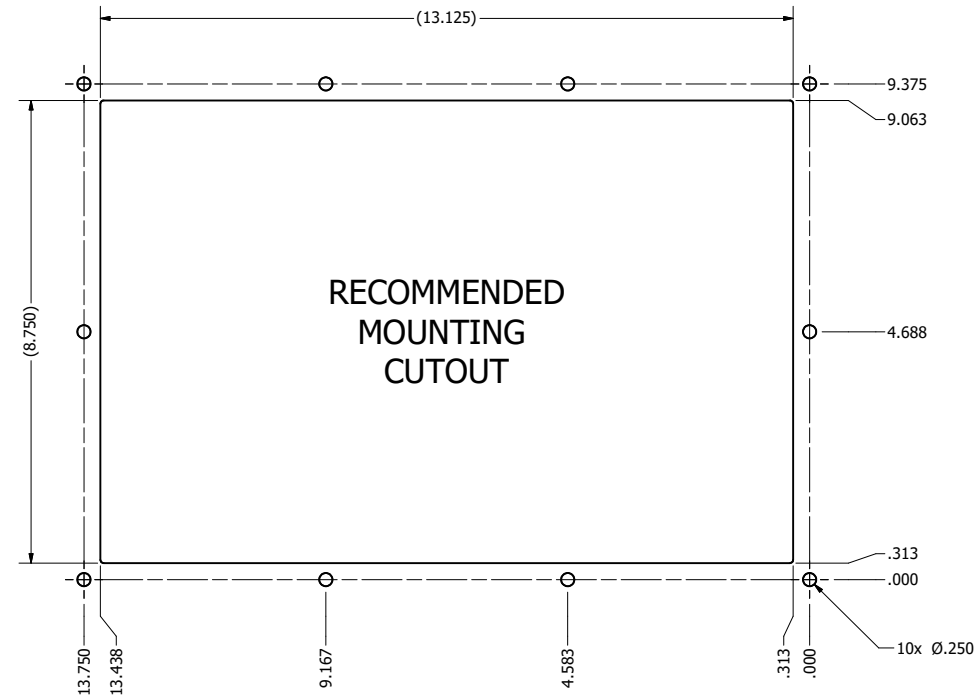

11.6" PANEL MOUNT (Monitor or Panel Computer)

PRELIMINARY DRAWING
DIMENSIONS ARE SUBJECT TO CHANGE

REVISION HISTORY			
REV	DATE	INITIALS	DESCRIPTION
00	11/27/19	MAW	INITIAL RELEASE

DRAWN BY:		USE WITH PRODUCT NUMBER			
MATERIAL & FINISH		TITLE		OUTLINE DRAWING DIAMONDVUE 4	
SHEET	SIZE	PART NUMBER	REV		
1 of 7	D	VTDV4#116bPN#	00		
TOLERANCES: .XX=.01 .XXX=.005					