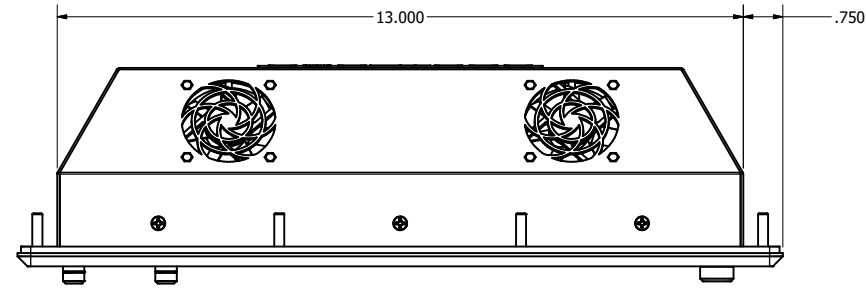

11.6" PANEL MOUNT (Monitor or Panel Computer)

PRELIMINARY DRAWING
DIMENSIONS ARE SUBJECT TO CHANGE

REVISION HISTORY			
REV	DATE	INITIALS	DESCRIPTION
00	11/27/19	MAW	INITIAL RELEASE

DRAWN BY:		USE WITH PRODUCT NUMBER			
MATERIAL & FINISH		TITLE		OUTLINE DRAWING DIAMONDVUE 4	
SHEET	SIZE	PART NUMBER	REV		
1 of 7	D	VTDV4#116bPN#	00		
TOLERANCES: .XX=.01 .XXX=.005					