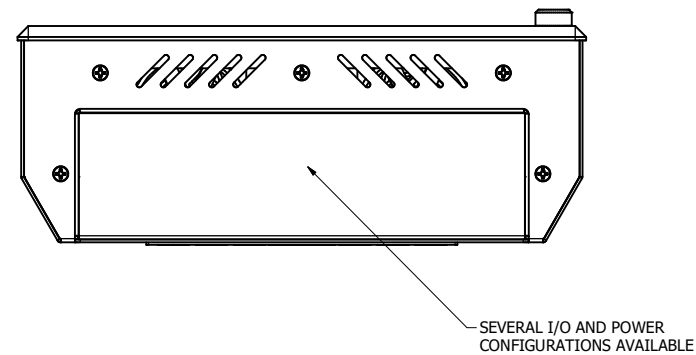

8.4" VESA MOUNT (Monitor or Panel Computer)

PRELIMINARY DRAWING
DIMENSIONS ARE SUBJECT TO CHANGE

REVISION HISTORY			
REV	DATE	INITIALS	DESCRIPTION
00	11/27/19	MAW	INITIAL RELEASE

DRAWN BY: mwitham		11/26/2019			
USE WITH PRODUCT NUMBER					
MATERIAL & FINISH				TITLE	
				OUTLINE DRAWING DIAMONDVUE 4	
SHEET	SIZE	PART NUMBER	REV		
2 of 7	D	VTDV4#084aVEA	00		
TOLERANCES: .XX=-.01 .XXX=-.005					