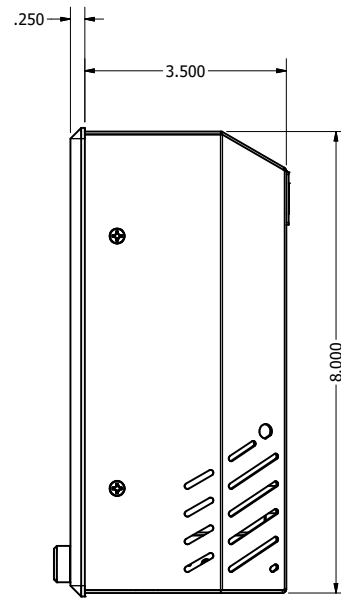

8.4" VESA MOUNT (Monitor or Panel Computer)

PRELIMINARY DRAWING
DIMENSIONS ARE SUBJECT TO CHANGE

REVISION HISTORY			
REV	DATE	INITIALS	DESCRIPTION
00	11/27/19	MAW	INITIAL RELEASE

DRAWN BY: mwitham		11/26/2019			
USE WITH PRODUCT NUMBER					
MATERIAL & FINISH				TITLE	
				OUTLINE DRAWING DIAMONDVUE 4	
SHEET	SIZE	PART NUMBER	REV		
2 of 7	D	VTDV4#084aVEA	00		
TOLERANCES: .XX=-.01 .XXX=-.005					