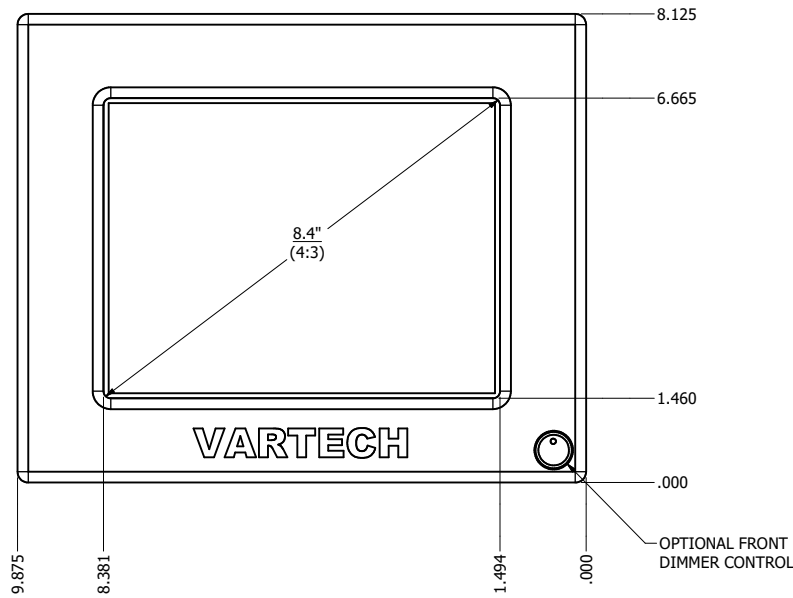

8.4" VESA MOUNT (Monitor or Panel Computer)

PRELIMINARY DRAWING
DIMENSIONS ARE SUBJECT TO CHANGE

REVISION HISTORY			
REV	DATE	INITIALS	DESCRIPTION
00	11/27/19	MAW	INITIAL RELEASE

DRAWN BY: mwitham		11/26/2019			
USE WITH PRODUCT NUMBER					
MATERIAL & FINISH				TITLE	
				OUTLINE DRAWING DIAMONDVUE 4	
SHEET	SIZE	PART NUMBER	REV		
2 of 7	D	VTDV4#084aVEA	00		
TOLERANCES: .XX=-.01 .XXX=-.005					