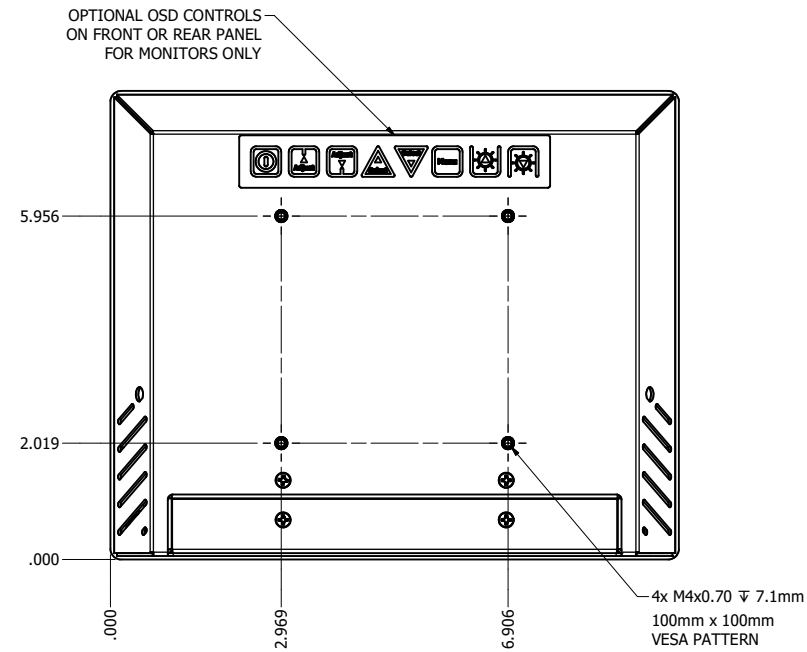

8.4" VESA MOUNT (Monitor or Panel Computer)

PRELIMINARY DRAWING
DIMENSIONS ARE SUBJECT TO CHANGE

REVISION HISTORY			
REV	DATE	INITIALS	DESCRIPTION
00	11/27/19	MAW	INITIAL RELEASE

DRAWN BY: mwitham		11/26/2019			
USE WITH PRODUCT NUMBER					
MATERIAL & FINISH				TITLE	
				OUTLINE DRAWING DIAMONDVUE 4	
SHEET	SIZE	PART NUMBER	REV		
2 of 7	D	VTDV4#084aVEA	00		
TOLERANCES: .XX=-.01 .XXX=-.005					