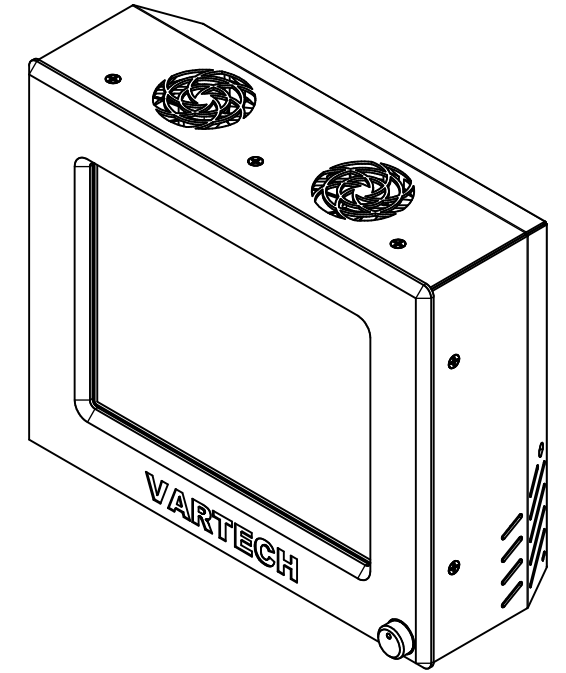

8.4" VESA MOUNT (Monitor or Panel Computer)

PRELIMINARY DRAWING
DIMENSIONS ARE SUBJECT TO CHANGE

REVISION HISTORY			
REV	DATE	INITIALS	DESCRIPTION
00	11/27/19	MAW	INITIAL RELEASE

DRAWN BY: mwitham		11/26/2019			
USE WITH PRODUCT NUMBER					
MATERIAL & FINISH				TITLE	
				OUTLINE DRAWING DIAMONDVUE 4	
SHEET	SIZE	PART NUMBER	REV		
2 of 7	D	VTDV4#084aVEA	00		
TOLERANCES: .XX=-.01 .XXX=-.005					