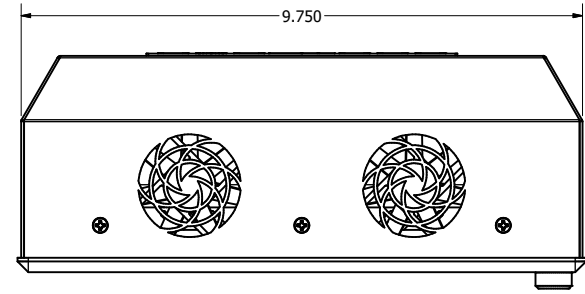

8.4" VESA MOUNT (Monitor or Panel Computer)

PRELIMINARY DRAWING
DIMENSIONS ARE SUBJECT TO CHANGE

REVISION HISTORY			
REV	DATE	INITIALS	DESCRIPTION
00	11/27/19	MAW	INITIAL RELEASE

DRAWN BY: mwitham		11/26/2019			
USE WITH PRODUCT NUMBER					
MATERIAL & FINISH				TITLE	
				OUTLINE DRAWING DIAMONDVUE 4	
SHEET	SIZE	PART NUMBER	REV		
2 of 7	D	VTDV4#084aVEA	00		
TOLERANCES: .XX=-.01 .XXX=-.005					