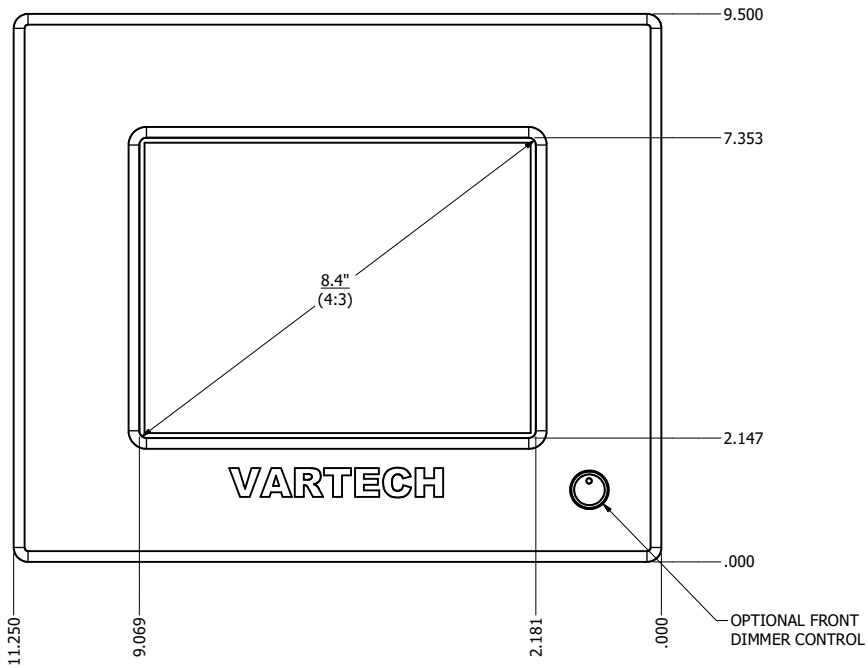

8.4" PANEL MOUNT (Monitor or Panel Computer)

PRELIMINARY DRAWING  
DIMENSIONS ARE SUBJECT TO CHANGE

REVISION HISTORY			
REV	DATE	INITIALS	DESCRIPTION
00	11/27/19	MAW	INITIAL RELEASE

DRAWN BY: mwitham		11/26/2019		
USE WITH PRODUCT NUMBER				
MATERIAL & FINISH				TITLE
				OUTLINE DRAWING DIAMONDVUE 4
SHEET	SIZE	PART NUMBER	REV	
1 of 7	D	VTDV3#084aPN#	00	
TOLERANCES: .XX=.01 .XXX=.005				