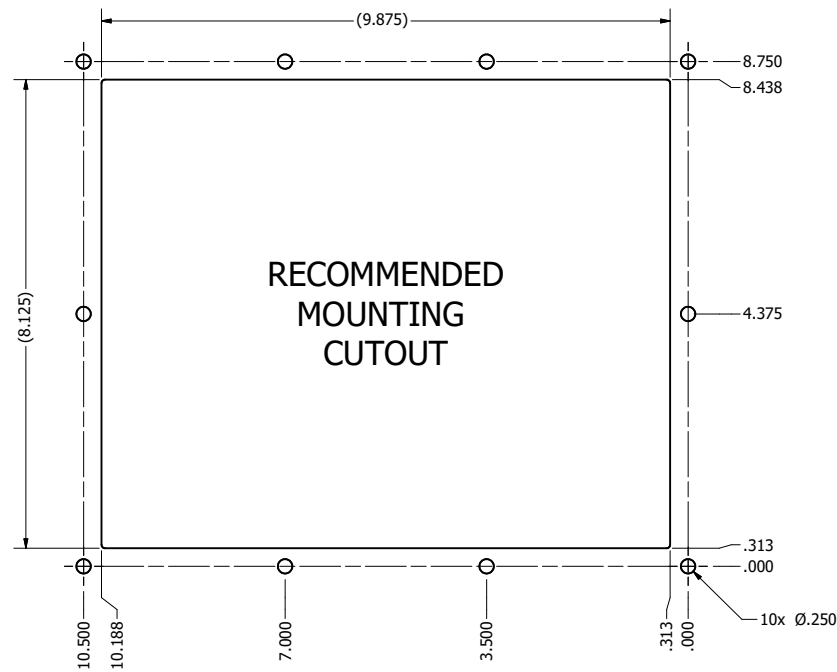

8.4" PANEL MOUNT (Monitor or Panel Computer)

PRELIMINARY DRAWING  
DIMENSIONS ARE SUBJECT TO CHANGE

REVISION HISTORY			
REV	DATE	INITIALS	DESCRIPTION
00	11/27/19	MAW	INITIAL RELEASE

DRAWN BY: mwitham		11/26/2019		
USE WITH PRODUCT NUMBER				
MATERIAL & FINISH				TITLE
				OUTLINE DRAWING DIAMONDVUE 4
SHEET	SIZE	PART NUMBER	REV	
1 of 7	D	VTDV3#084aPN#	00	
TOLERANCES: .XX=.01 .XXX=.005				