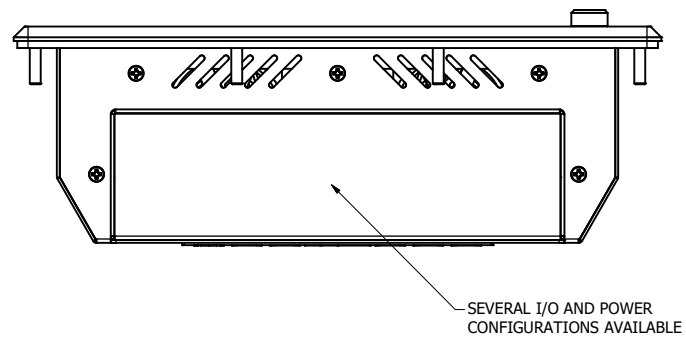

8.4" PANEL MOUNT (Monitor or Panel Computer)

PRELIMINARY DRAWING  
DIMENSIONS ARE SUBJECT TO CHANGE

REVISION HISTORY			
REV	DATE	INITIALS	DESCRIPTION
00	11/27/19	MAW	INITIAL RELEASE

DRAWN BY: mwitham		11/26/2019		
USE WITH PRODUCT NUMBER				
MATERIAL & FINISH				TITLE
				OUTLINE DRAWING DIAMONDVUE 4
SHEET	SIZE	PART NUMBER	REV	
1 of 7	D	VTDV3#084aPN#	00	
TOLERANCES: .XX=.01 .XXX=.005				