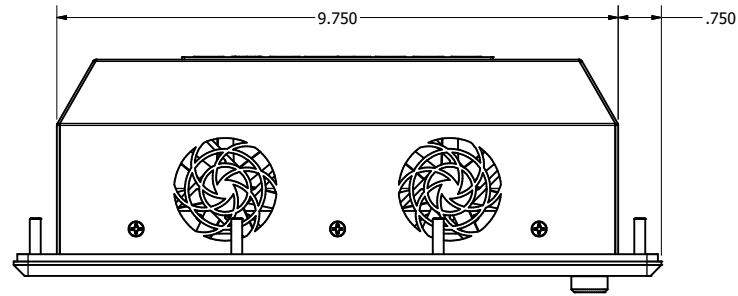

8.4" PANEL MOUNT (Monitor or Panel Computer)

PRELIMINARY DRAWING  
DIMENSIONS ARE SUBJECT TO CHANGE

REVISION HISTORY			
REV	DATE	INITIALS	DESCRIPTION
00	11/27/19	MAW	INITIAL RELEASE

DRAWN BY: mwitham		11/26/2019		
USE WITH PRODUCT NUMBER				
MATERIAL & FINISH				TITLE
				OUTLINE DRAWING DIAMONDVUE 4
SHEET	SIZE	PART NUMBER	REV	
1 of 7	D	VTDV3#084aPN#	00	
TOLERANCES: .XX=.01 .XXX=.005				