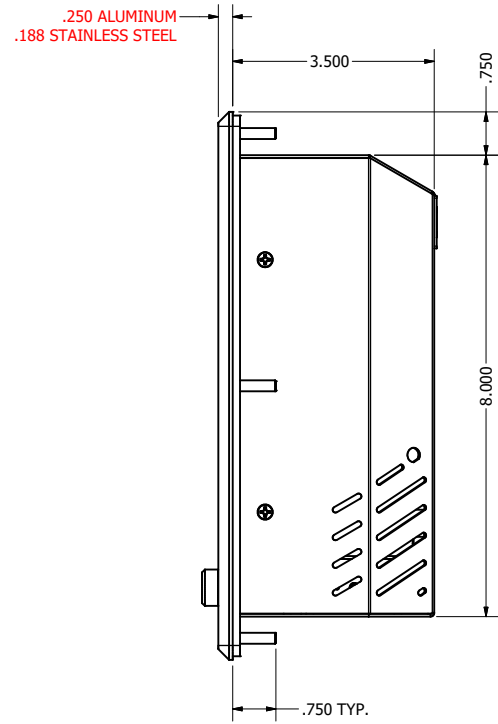

8.4" PANEL MOUNT (Monitor or Panel Computer)

PRELIMINARY DRAWING  
DIMENSIONS ARE SUBJECT TO CHANGE

REVISION HISTORY			
REV	DATE	INITIALS	DESCRIPTION
00	11/27/19	MAW	INITIAL RELEASE

DRAWN BY: mwitham		11/26/2019		
USE WITH PRODUCT NUMBER				
MATERIAL & FINISH				TITLE
				OUTLINE DRAWING DIAMONDVUE 4
SHEET	SIZE	PART NUMBER	REV	
1 of 7	D	VTDV3#084aPN#	00	
TOLERANCES: .XX=.01 .XXX=.005				