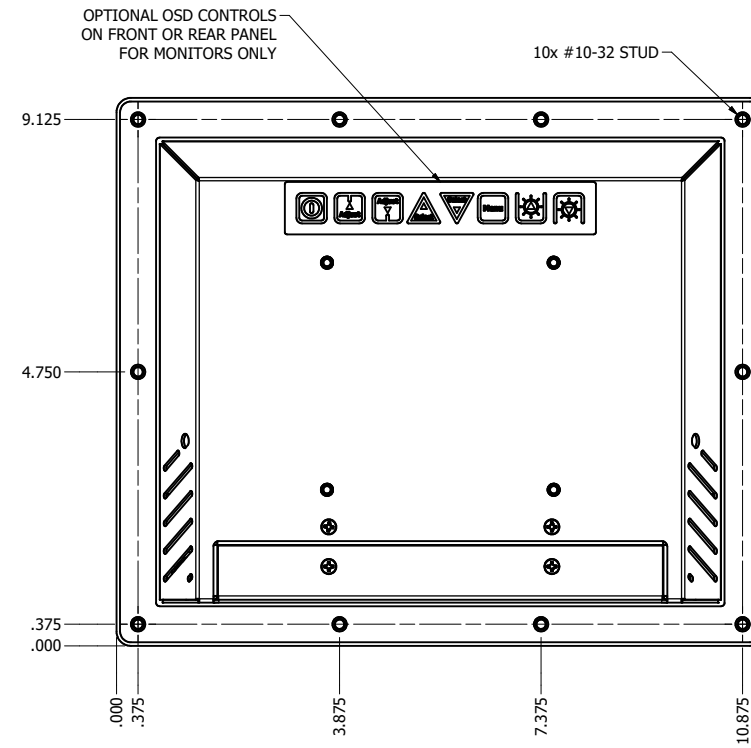

8.4" PANEL MOUNT (Monitor or Panel Computer)

PRELIMINARY DRAWING  
DIMENSIONS ARE SUBJECT TO CHANGE

REVISION HISTORY			
REV	DATE	INITIALS	DESCRIPTION
00	11/27/19	MAW	INITIAL RELEASE

DRAWN BY: mwitham		11/26/2019		
USE WITH PRODUCT NUMBER				
MATERIAL & FINISH				TITLE
				OUTLINE DRAWING DIAMONDVUE 4
SHEET	SIZE	PART NUMBER	REV	
1 of 7	D	VTDV3#084aPN#	00	
TOLERANCES: .XX=.01 .XXX=.005				