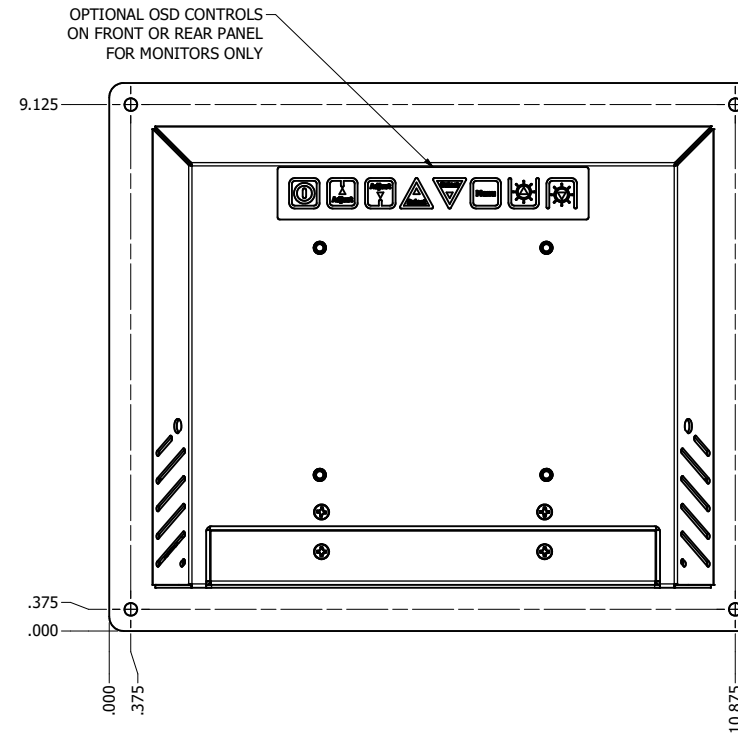

8.4" CONSOLE MOUNT (Monitor or Panel Computer)

PRELIMINARY DRAWING  
DIMENSIONS ARE SUBJECT TO CHANGE

REVISION HISTORY			
REV	DATE	INITIALS	DESCRIPTION
00	11/27/19	MAW	INITIAL RELEASE

DRAWN BY: mwitham		11/26/2019			
USE WITH PRODUCT NUMBER					
MATERIAL & FINISH				TITLE	
				OUTLINE DRAWING	
				DIAMONDVUE 4	
SHEET	SIZE	PART NUMBER	REV		
5 of 7	D	VTDV4#084aCO#	00		
TOLERANCES: .XX=.01 .XXX=.005					