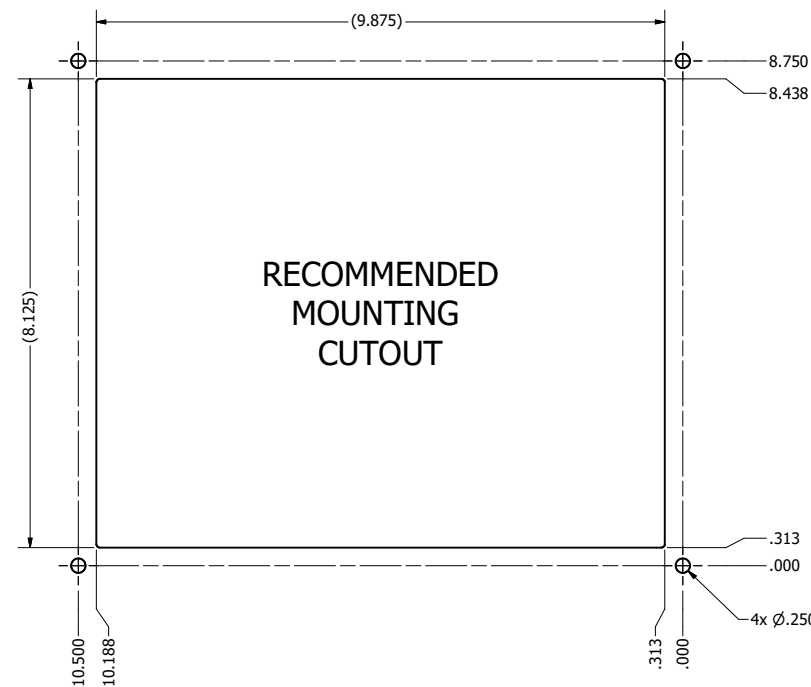

8.4" CONSOLE MOUNT (Monitor or Panel Computer)

PRELIMINARY DRAWING  
DIMENSIONS ARE SUBJECT TO CHANGE

REVISION HISTORY			
REV	DATE	INITIALS	DESCRIPTION
00	11/27/19	MAW	INITIAL RELEASE

DRAWN BY: mwitham		11/26/2019			
USE WITH PRODUCT NUMBER					
MATERIAL & FINISH				TITLE	
				OUTLINE DRAWING	
				DIAMONDVUE 4	
SHEET	SIZE	PART NUMBER	REV		
5 of 7	D	VTDV4#084aCO#	00		
TOLERANCES: .XX=.01 .XXX=.005					