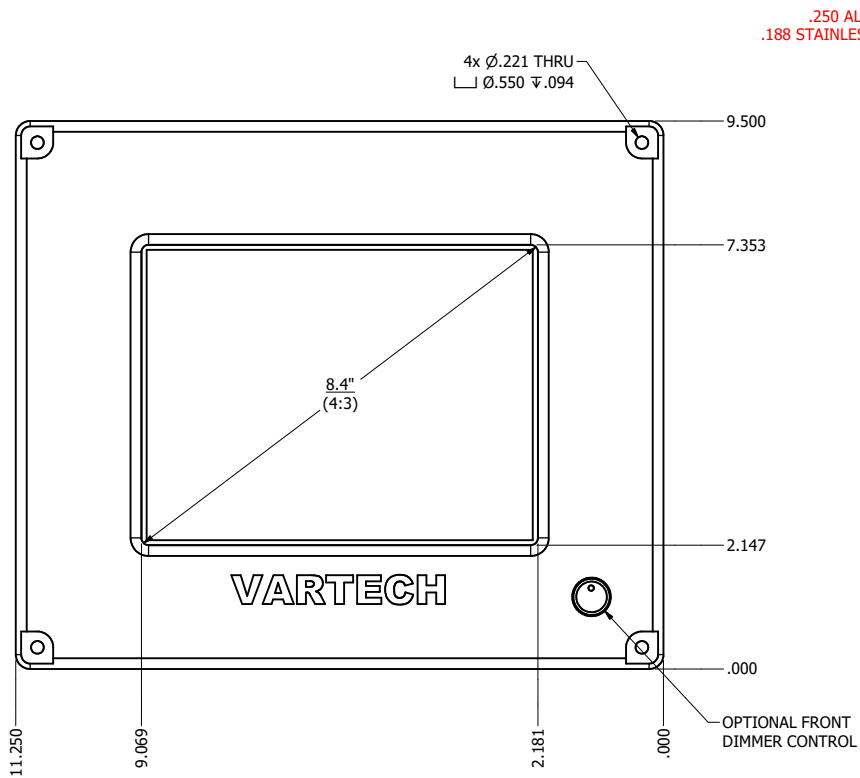

8.4" CONSOLE MOUNT (Monitor or Panel Computer)

PRELIMINARY DRAWING  
DIMENSIONS ARE SUBJECT TO CHANGE

REVISION HISTORY			
REV	DATE	INITIALS	DESCRIPTION
00	11/27/19	MAW	INITIAL RELEASE

DRAWN BY: mwitham		11/26/2019			
USE WITH PRODUCT NUMBER					
MATERIAL & FINISH				TITLE	
				OUTLINE DRAWING	
				DIAMONDVUE 4	
SHEET	SIZE	PART NUMBER	REV		
5 of 7	D	VTDV4#084aCO#	00		
TOLERANCES: .XX=.01 .XXX=.005					