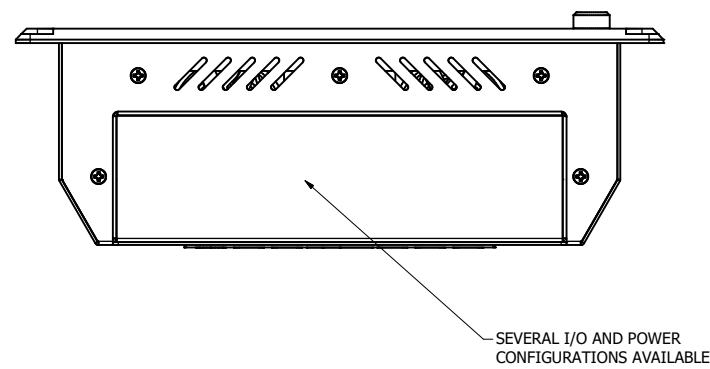

8.4" CONSOLE MOUNT (Monitor or Panel Computer)

PRELIMINARY DRAWING  
DIMENSIONS ARE SUBJECT TO CHANGE

REVISION HISTORY			
REV	DATE	INITIALS	DESCRIPTION
00	11/27/19	MAW	INITIAL RELEASE

DRAWN BY: mwitham		11/26/2019			
USE WITH PRODUCT NUMBER					
MATERIAL & FINISH				TITLE	
				OUTLINE DRAWING	
				DIAMONDVUE 4	
SHEET	SIZE	PART NUMBER	REV		
5 of 7	D	VTDV4#084aCO#	00		
TOLERANCES: .XX=.01 .XXX=.005					