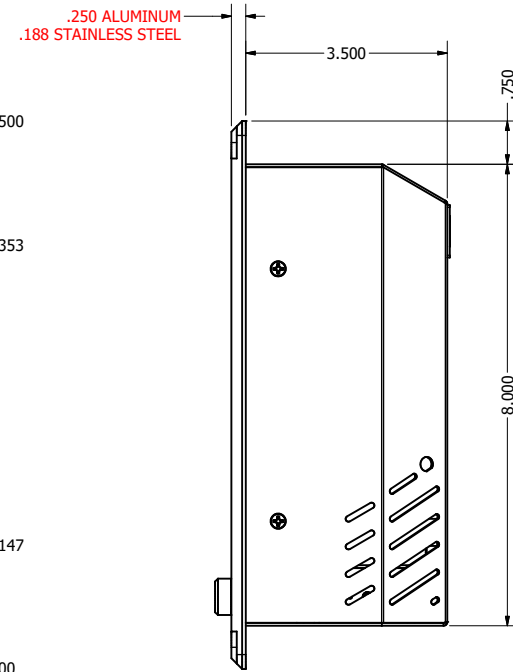

8.4" CONSOLE MOUNT (Monitor or Panel Computer)

PRELIMINARY DRAWING  
DIMENSIONS ARE SUBJECT TO CHANGE

REVISION HISTORY			
REV	DATE	INITIALS	DESCRIPTION
00	11/27/19	MAW	INITIAL RELEASE

DRAWN BY: mwitham		11/26/2019			
USE WITH PRODUCT NUMBER					
MATERIAL & FINISH				TITLE	
				OUTLINE DRAWING	
				DIAMONDVUE 4	
SHEET	SIZE	PART NUMBER	REV		
5 of 7	D	VTDV4#084aCO#	00		
TOLERANCES: .XX=.01 .XXX=.005					