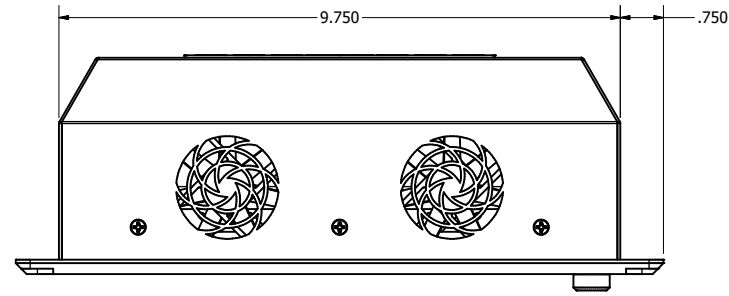

8.4" CONSOLE MOUNT (Monitor or Panel Computer)

PRELIMINARY DRAWING  
DIMENSIONS ARE SUBJECT TO CHANGE

REVISION HISTORY			
REV	DATE	INITIALS	DESCRIPTION
00	11/27/19	MAW	INITIAL RELEASE

DRAWN BY: mwitham		11/26/2019			
USE WITH PRODUCT NUMBER					
MATERIAL & FINISH				TITLE	
				OUTLINE DRAWING	
				DIAMONDVUE 4	
SHEET	SIZE	PART NUMBER	REV		
5 of 7	D	VTDV4#084aCO#	00		
TOLERANCES: .XX=.01 .XXX=.005					