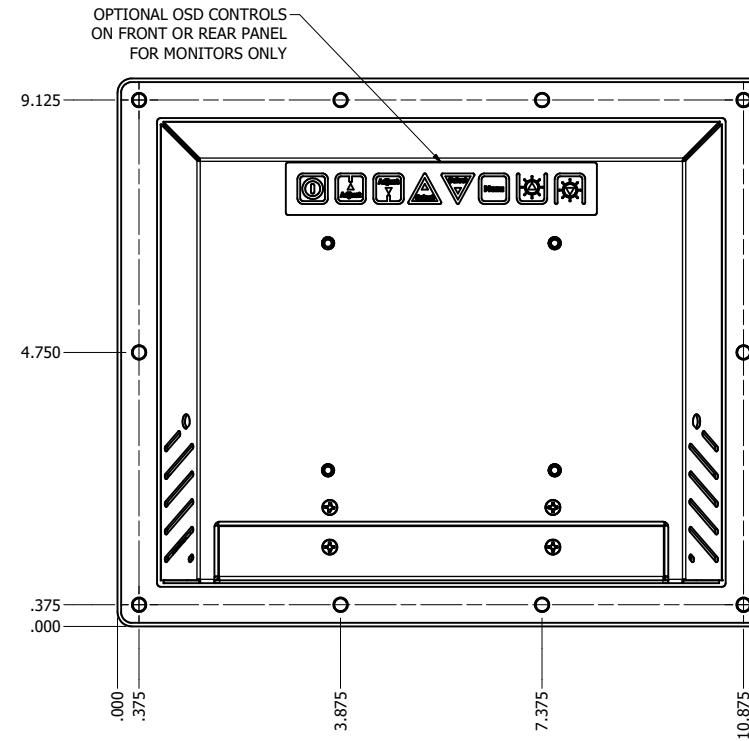

8.4" CONSOLE MOUNT EXTREME (Monitor or Panel Computer)

PRELIMINARY DRAWING
DIMENSIONS ARE SUBJECT TO CHANGE

REVISION HISTORY			
REV	DATE	INITIALS	DESCRIPTION
00	11/27/19	MAW	INITIAL RELEASE

DRAWN BY: mwitham		11/26/2019			
USE WITH PRODUCT NUMBER					
MATERIAL & FINISH				TITLE	
				OUTLINE DRAWING DIAMONDVUE 4	
SHEET	SIZE	PART NUMBER	REV		
4 of 7	D	VTDV4#084aCX#	00		
TOLERANCES: .XX=.01 .XXX=.005					