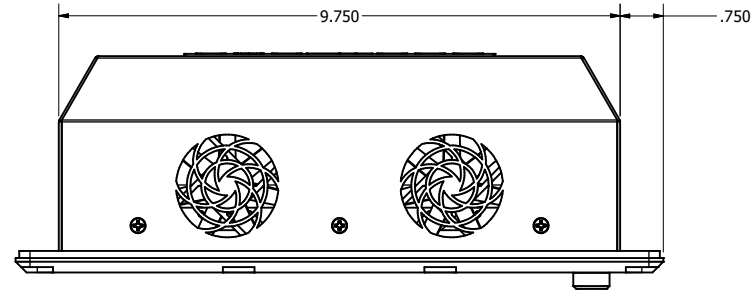

8.4" CONSOLE MOUNT EXTREME (Monitor or Panel Computer)

PRELIMINARY DRAWING
DIMENSIONS ARE SUBJECT TO CHANGE

REVISION HISTORY			
REV	DATE	INITIALS	DESCRIPTION
00	11/27/19	MAW	INITIAL RELEASE

DRAWN BY: mwitham		11/26/2019			
USE WITH PRODUCT NUMBER					
MATERIAL & FINISH				TITLE	
				OUTLINE DRAWING DIAMONDVUE 4	
SHEET	SIZE	PART NUMBER	REV		
4 of 7	D	VTDV4#084aCX#	00		
TOLERANCES: .XX=.01 .XXX=.005					