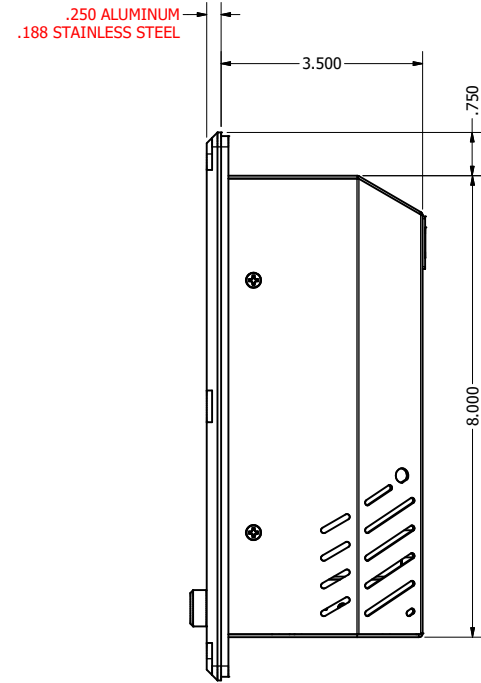

8.4" CONSOLE MOUNT EXTREME (Monitor or Panel Computer)

PRELIMINARY DRAWING
DIMENSIONS ARE SUBJECT TO CHANGE

REVISION HISTORY			
REV	DATE	INITIALS	DESCRIPTION
00	11/27/19	MAW	INITIAL RELEASE

DRAWN BY: mwitham		11/26/2019			
USE WITH PRODUCT NUMBER					
MATERIAL & FINISH				TITLE	
				OUTLINE DRAWING DIAMONDVUE 4	
SHEET	SIZE	PART NUMBER	REV		
4 of 7	D	VTDV4#084aCX#	00		
TOLERANCES: .XX=.01 .XXX=.005					