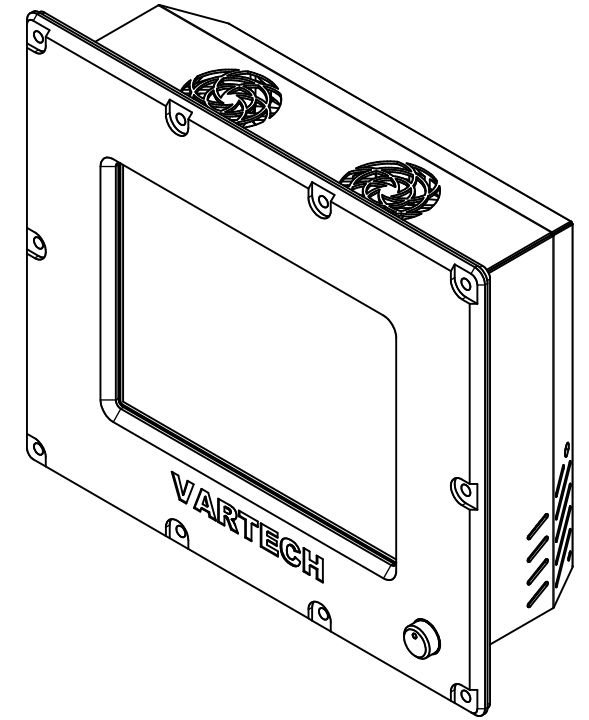

8.4" CONSOLE MOUNT EXTREME (Monitor or Panel Computer)

PRELIMINARY DRAWING
DIMENSIONS ARE SUBJECT TO CHANGE

REVISION HISTORY			
REV	DATE	INITIALS	DESCRIPTION
00	11/27/19	MAW	INITIAL RELEASE

DRAWN BY: mwitham		11/26/2019			
USE WITH PRODUCT NUMBER					
MATERIAL & FINISH				TITLE	
				OUTLINE DRAWING DIAMONDVUE 4	
SHEET	SIZE	PART NUMBER	REV		
4 of 7	D	VTDV4#084aCX#	00		
TOLERANCES: .XX=.01 .XXX=.005					