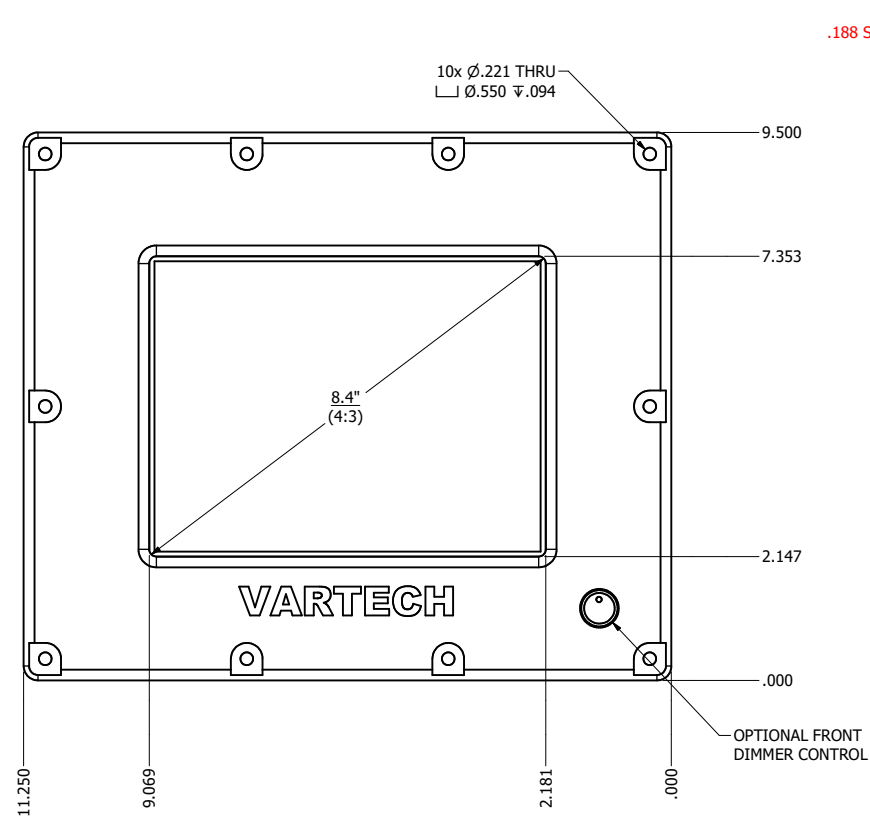

8.4" CONSOLE MOUNT EXTREME (Monitor or Panel Computer)

PRELIMINARY DRAWING
DIMENSIONS ARE SUBJECT TO CHANGE

REVISION HISTORY			
REV	DATE	INITIALS	DESCRIPTION
00	11/27/19	MAW	INITIAL RELEASE

DRAWN BY: mwitham		11/26/2019			
USE WITH PRODUCT NUMBER					
MATERIAL & FINISH				TITLE	
				OUTLINE DRAWING DIAMONDVUE 4	
SHEET	SIZE	PART NUMBER	REV		
4 of 7	D	VTDV4#084aCX#	00		
TOLERANCES: .XX=.01 .XXX=.005					