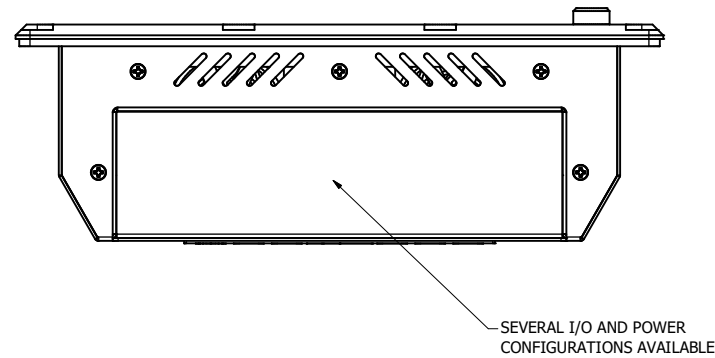

8.4" CONSOLE MOUNT EXTREME (Monitor or Panel Computer)

PRELIMINARY DRAWING
DIMENSIONS ARE SUBJECT TO CHANGE

REVISION HISTORY			
REV	DATE	INITIALS	DESCRIPTION
00	11/27/19	MAW	INITIAL RELEASE

DRAWN BY: mwitham		11/26/2019			
USE WITH PRODUCT NUMBER					
MATERIAL & FINISH				TITLE	
				OUTLINE DRAWING DIAMONDVUE 4	
SHEET	SIZE	PART NUMBER	REV		
4 of 7	D	VTDV4#084aCX#	00		
TOLERANCES: .XX=.01 .XXX=.005					