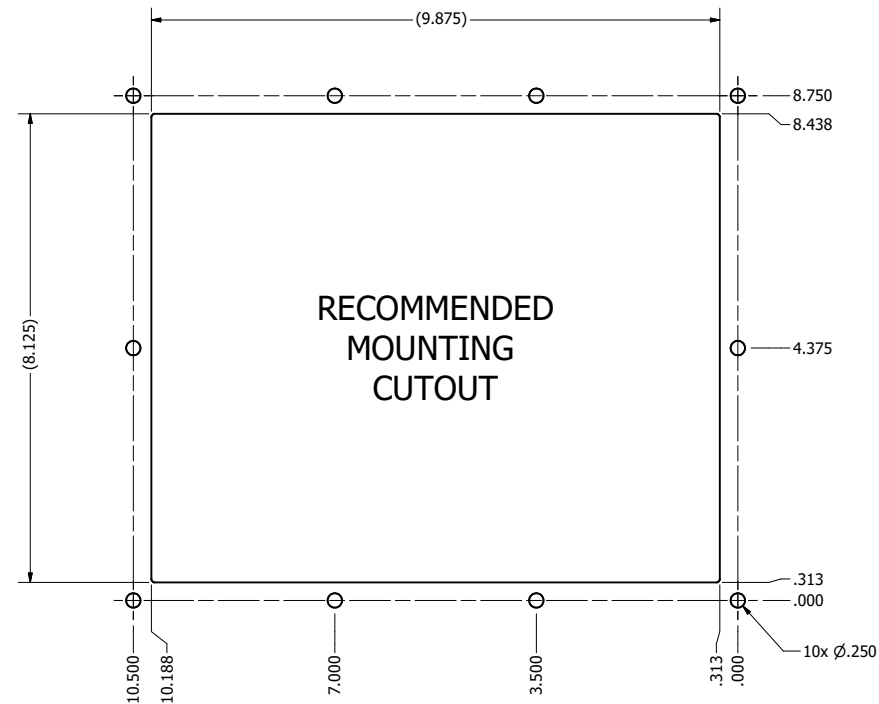

8.4" CONSOLE MOUNT EXTREME (Monitor or Panel Computer)

PRELIMINARY DRAWING
DIMENSIONS ARE SUBJECT TO CHANGE

REVISION HISTORY			
REV	DATE	INITIALS	DESCRIPTION
00	11/27/19	MAW	INITIAL RELEASE

DRAWN BY: mwitham		11/26/2019			
USE WITH PRODUCT NUMBER					
MATERIAL & FINISH				TITLE	
				OUTLINE DRAWING DIAMONDVUE 4	
SHEET	SIZE	PART NUMBER	REV		
4 of 7	D	VTDV4#084aCX#	00		
TOLERANCES: .XX=.01 .XXX=.005					