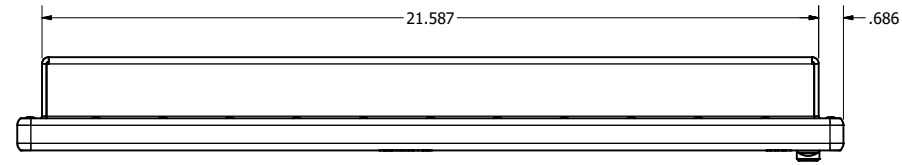

21.5" AW4 DIVERSE MOUNTING (Monitor)

PRELIMINARY DRAWING
DIMENSIONS ARE SUBJECT TO CHANGE

REVISION HISTORY			
REV	DATE	INITIALS	DESCRIPTION
0	4/12/2021	TAK	INITIAL RELEASE

8x #6-32 7.44
FOR ALL-WEATHER STYLE PANEL MOUNT

DRAWN BY: TAK		4/26/2017	
USE WITH PRODUCT NUMBER			
TITLE			
MATERIAL & FINISH			
SHEET	SIZE	PART NUMBER	REV
2 of 4	D	VTAW4M215bADA	0
TOLERANCES: .XX=.01 .XXX=.005			

OUTLINE DRAWING
ALL-WEATHER - GEN 4