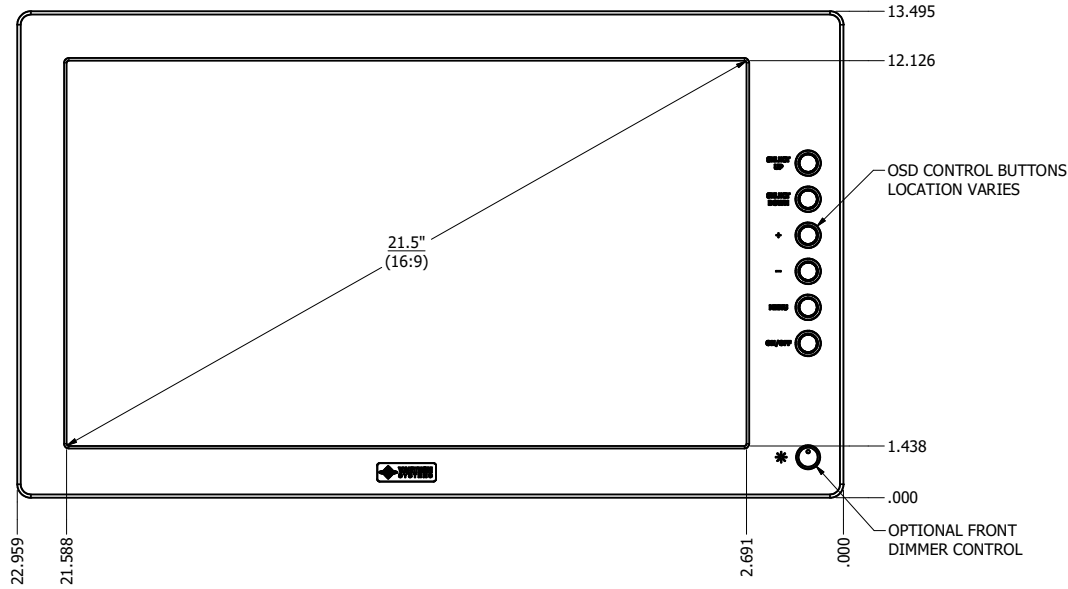

21.5" AW4 DIVERSE MOUNTING (Monitor)

PRELIMINARY DRAWING
DIMENSIONS ARE SUBJECT TO CHANGE

REVISION HISTORY			
REV	DATE	INITIALS	DESCRIPTION
0	4/12/2021	TAK	INITIAL RELEASE

8x #6-32 7.44
FOR ALL-WEATHER STYLE PANEL MOUNT

DRAWN BY: TAK		4/26/2017	
USE WITH PRODUCT NUMBER			
TITLE			
MATERIAL & FINISH			
SHEET	SIZE	PART NUMBER	REV
2 of 4	D	VTAW4M215bADA	0
TOLERANCES: .XX=.01 .XXX=.005			

OUTLINE DRAWING
ALL-WEATHER - GEN 4