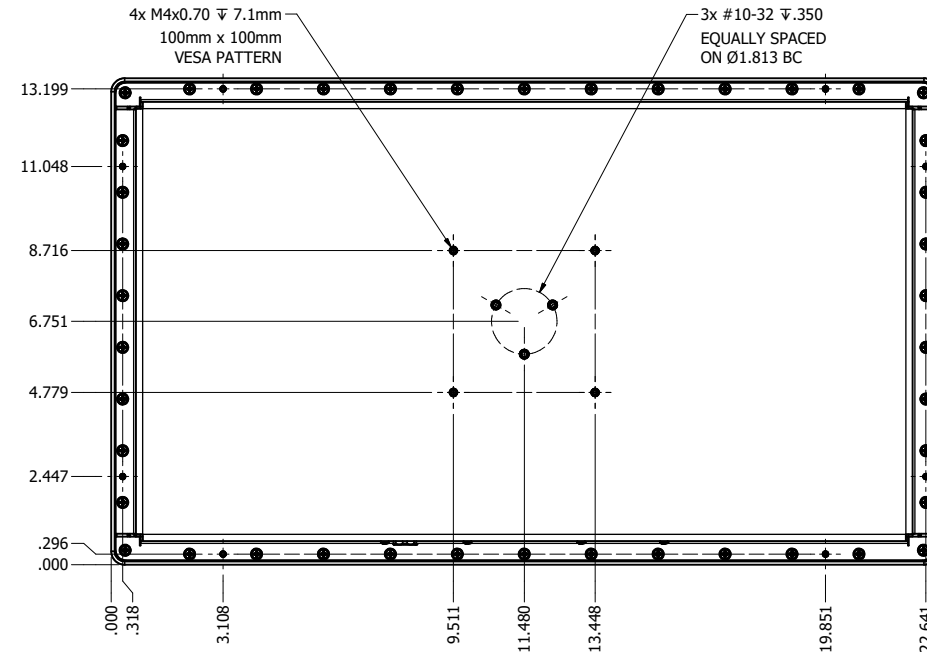

21.5" AW4 DIVERSE MOUNTING (Monitor)

PRELIMINARY DRAWING
DIMENSIONS ARE SUBJECT TO CHANGE

REVISION HISTORY			
REV	DATE	INITIALS	DESCRIPTION
0	4/12/2021	TAK	INITIAL RELEASE

8x #6-32 7.44
FOR ALL-WEATHER STYLE PANEL MOUNT

DRAWN BY: TAK		4/26/2017	
USE WITH PRODUCT NUMBER			
TITLE			
MATERIAL & FINISH			
SHEET	SIZE	PART NUMBER	REV
2 of 4	D	VTAW4M215bADA	0
TOLERANCES: .XX=.01 .XXX=.005			

OUTLINE DRAWING
ALL-WEATHER - GEN 4