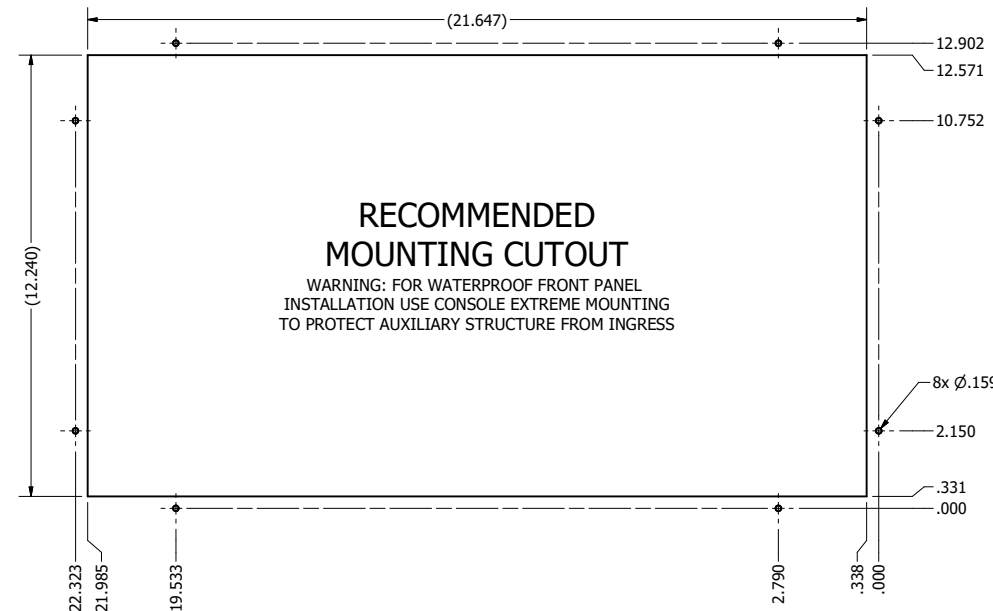

21.5" AW4 DIVERSE MOUNTING (Monitor)

PRELIMINARY DRAWING
DIMENSIONS ARE SUBJECT TO CHANGE

REVISION HISTORY			
REV	DATE	INITIALS	DESCRIPTION
0	4/12/2021	TAK	INITIAL RELEASE

8x #6-32 7.44
FOR ALL-WEATHER STYLE PANEL MOUNT

DRAWN BY: TAK		4/26/2017	
USE WITH PRODUCT NUMBER			
TITLE			
MATERIAL & FINISH			
SHEET	SIZE	PART NUMBER	REV
2 of 4	D	VTAW4M215bADA	0
TOLERANCES: .XX=.01 .XXX=.005			

OUTLINE DRAWING
ALL-WEATHER - GEN 4