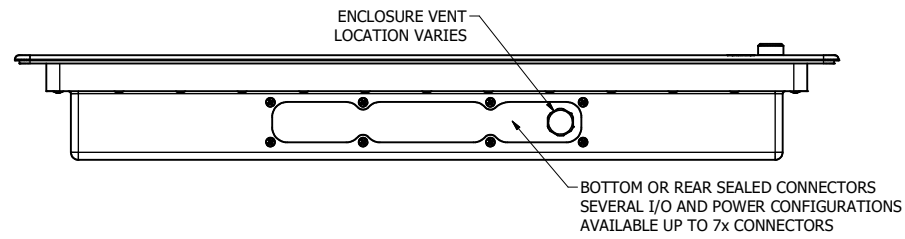

19.0" AW4 DIVERSE MOUNTING (Monitor)

PRELIMINARY DRAWING
DIMENSIONS ARE SUBJECT TO CHANGE

REVISION HISTORY			
REV	DATE	INITIALS	DESCRIPTION
0	4/12/2021	maw	INITIAL RELEASE

8x #6-32 x .44
FOR ALL-WEATHER STYLE PANEL MOUNT

DRAWN BY: mwitham		4/12/2021		
USE WITH PRODUCT NUMBER				
MATERIAL & FINISH				TITLE OUTLINE DRAWING ALL-WEATHER - GEN 4
SHEET	SIZE	PART NUMBER	REV	
2 of 4	D	VTAW4M190dADA	0	
TOLERANCES: .XX=-.01 .XXX=-.005				

19.0" AW4 CONSOLE MOUNT EXTREME (Monitor)

PRELIMINARY DRAWING
DIMENSIONS ARE SUBJECT TO CHANGE

REVISION HISTORY			
REV	DATE	INITIALS	DESCRIPTION
0	4/12/2021	maw	INITIAL RELEASE

DRAWN BY: mwitham		4/12/2021		
USE WITH PRODUCT NUMBER				
MATERIAL & FINISH				TITLE
				OUTLINE DRAWING ALL-WEATHER - GEN 4
SHEET	SIZE	PART NUMBER	REV	
4 of 4	D	VTAW4M190dCXA	0	
TOLERANCES: .XX=-.01 .XXX=-.005				