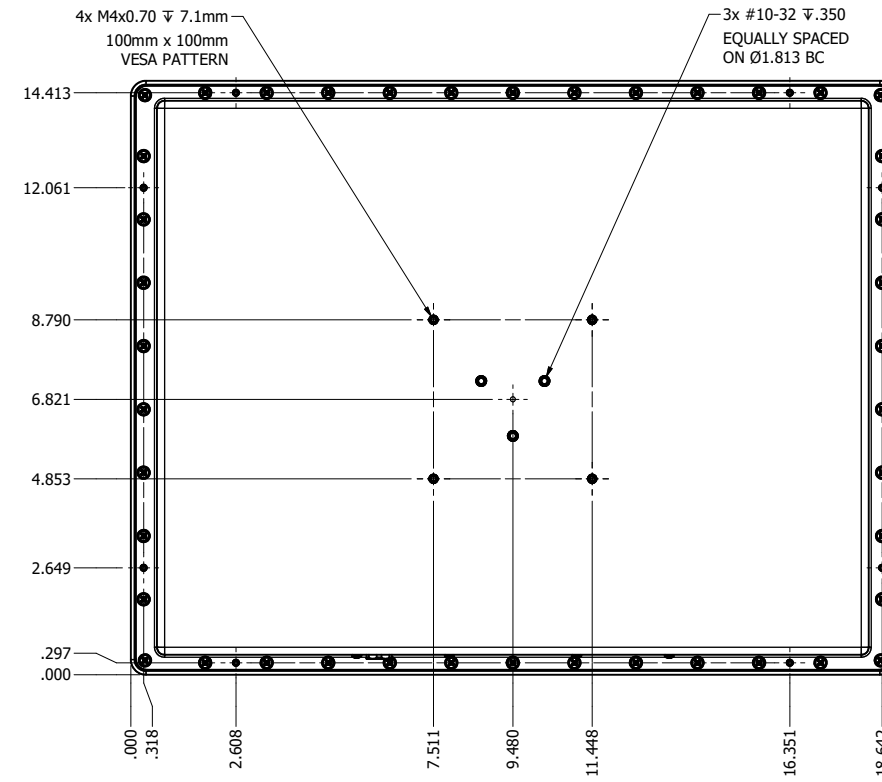

19.0" AW4 DIVERSE MOUNTING (Monitor)

PRELIMINARY DRAWING
DIMENSIONS ARE SUBJECT TO CHANGE

REVISION HISTORY			
REV	DATE	INITIALS	DESCRIPTION
0	4/12/2021	maw	INITIAL RELEASE

8x #6-32 x .44
FOR ALL-WEATHER STYLE PANEL MOUNT

DRAWN BY: mwitham		4/12/2021		
USE WITH PRODUCT NUMBER				
MATERIAL & FINISH				TITLE OUTLINE DRAWING ALL-WEATHER - GEN 4
SHEET	SIZE	PART NUMBER	REV	
2 of 4	D	VTAW4M190dADA	0	
TOLERANCES: .XX=-.01 .XXX=-.005				

19.0" AW4 CONSOLE MOUNT EXTREME (Monitor)

PRELIMINARY DRAWING
DIMENSIONS ARE SUBJECT TO CHANGE

REVISION HISTORY			
REV	DATE	INITIALS	DESCRIPTION
0	4/12/2021	maw	INITIAL RELEASE

DRAWN BY: mwitham		4/12/2021		
USE WITH PRODUCT NUMBER				
MATERIAL & FINISH				TITLE
				OUTLINE DRAWING ALL-WEATHER - GEN 4
SHEET	SIZE	PART NUMBER	REV	
4 of 4	D	VTAW4M190dCXA	0	
TOLERANCES: .XX=-.01 .XXX=-.005				