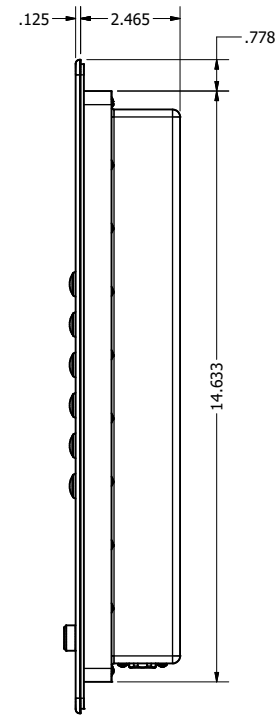

19.0" AW4 DIVERSE MOUNTING (Monitor)

PRELIMINARY DRAWING
DIMENSIONS ARE SUBJECT TO CHANGE

REVISION HISTORY			
REV	DATE	INITIALS	DESCRIPTION
0	4/12/2021	maw	INITIAL RELEASE

8x #6-32 x .44
FOR ALL-WEATHER STYLE PANEL MOUNT

DRAWN BY: mwitham		4/12/2021		
USE WITH PRODUCT NUMBER				
MATERIAL & FINISH				TITLE OUTLINE DRAWING ALL-WEATHER - GEN 4
SHEET	SIZE	PART NUMBER	REV	
2 of 4	D	VTAW4M190dADA	0	
TOLERANCES: .XX=-.01 .XXX=-.005				

19.0" AW4 CONSOLE MOUNT EXTREME (Monitor)

PRELIMINARY DRAWING
DIMENSIONS ARE SUBJECT TO CHANGE

REVISION HISTORY			
REV	DATE	INITIALS	DESCRIPTION
0	4/12/2021	maw	INITIAL RELEASE

DRAWN BY: mwitham		4/12/2021		
USE WITH PRODUCT NUMBER				
MATERIAL & FINISH				TITLE
				OUTLINE DRAWING ALL-WEATHER - GEN 4
SHEET	SIZE	PART NUMBER	REV	
4 of 4	D	VTAW4M190dCXA	0	
TOLERANCES: .XX=-.01 .XXX=-.005				