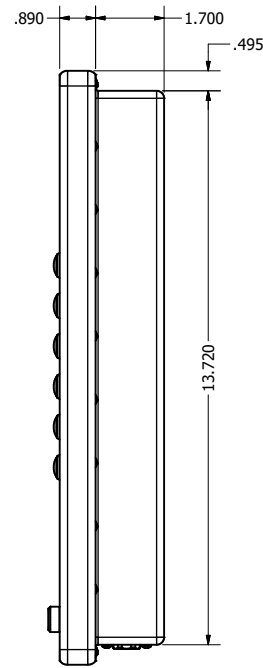

19.0" AW4 DIVERSE MOUNTING (Monitor)

PRELIMINARY DRAWING
DIMENSIONS ARE SUBJECT TO CHANGE

REVISION HISTORY			
REV	DATE	INITIALS	DESCRIPTION
0	4/12/2021	maw	INITIAL RELEASE

8x #6-32 x .44
FOR ALL-WEATHER STYLE PANEL MOUNT

DRAWN BY: mwitham		4/12/2021		
USE WITH PRODUCT NUMBER				
MATERIAL & FINISH				TITLE OUTLINE DRAWING ALL-WEATHER - GEN 4
SHEET	SIZE	PART NUMBER	REV	
2 of 4	D	VTAW4M190dADA	0	
TOLERANCES: .XX=-.01 .XXX=-.005				

19.0" AW4 CONSOLE MOUNT EXTREME (Monitor)

PRELIMINARY DRAWING
DIMENSIONS ARE SUBJECT TO CHANGE

REVISION HISTORY			
REV	DATE	INITIALS	DESCRIPTION
0	4/12/2021	maw	INITIAL RELEASE

DRAWN BY: mwitham		4/12/2021		
USE WITH PRODUCT NUMBER				
MATERIAL & FINISH				TITLE
				OUTLINE DRAWING ALL-WEATHER - GEN 4
SHEET	SIZE	PART NUMBER	REV	
4 of 4	D	VTAW4M190dCXA	0	
TOLERANCES: .XX=-.01 .XXX=-.005				