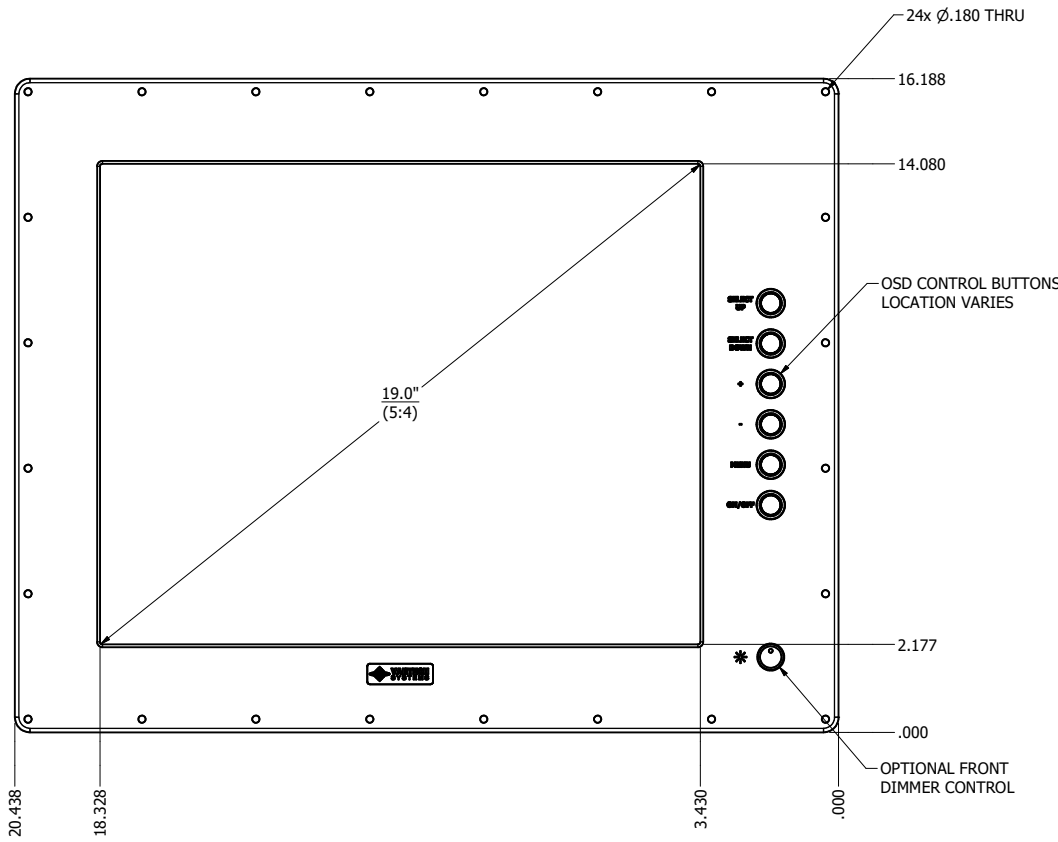

19.0" AW4 DIVERSE MOUNTING (Monitor)

PRELIMINARY DRAWING
DIMENSIONS ARE SUBJECT TO CHANGE

REVISION HISTORY			
REV	DATE	INITIALS	DESCRIPTION
0	4/12/2021	maw	INITIAL RELEASE

8x #6-32 x .44
FOR ALL-WEATHER STYLE PANEL MOUNT

DRAWN BY: mwitham		4/12/2021		
USE WITH PRODUCT NUMBER				
MATERIAL & FINISH				TITLE OUTLINE DRAWING ALL-WEATHER - GEN 4
SHEET	SIZE	PART NUMBER	REV	
2 of 4	D	VTAW4M190dADA	0	
TOLERANCES: .XX=-.01 .XXX=-.005				

19.0" AW4 CONSOLE MOUNT EXTREME (Monitor)

PRELIMINARY DRAWING
DIMENSIONS ARE SUBJECT TO CHANGE

REVISION HISTORY			
REV	DATE	INITIALS	DESCRIPTION
0	4/12/2021	maw	INITIAL RELEASE

DRAWN BY: mwitham		4/12/2021		
USE WITH PRODUCT NUMBER				
MATERIAL & FINISH				TITLE
				OUTLINE DRAWING ALL-WEATHER - GEN 4
SHEET	SIZE	PART NUMBER	REV	
4 of 4	D	VTAW4M190dCXA	0	
TOLERANCES: .XX=-.01 .XXX=-.005				