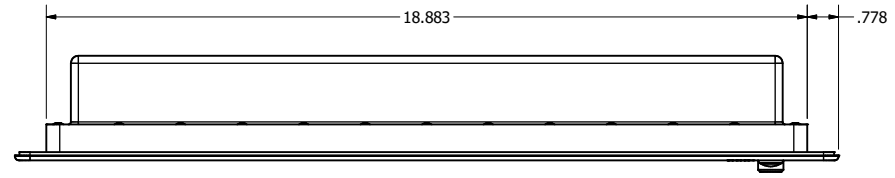

19.0" AW4 DIVERSE MOUNTING (Monitor)

PRELIMINARY DRAWING
DIMENSIONS ARE SUBJECT TO CHANGE

REVISION HISTORY			
REV	DATE	INITIALS	DESCRIPTION
0	4/12/2021	maw	INITIAL RELEASE

8x #6-32 x .44
FOR ALL-WEATHER STYLE PANEL MOUNT

DRAWN BY: mwitham		4/12/2021		
USE WITH PRODUCT NUMBER				
MATERIAL & FINISH				TITLE OUTLINE DRAWING ALL-WEATHER - GEN 4
SHEET	SIZE	PART NUMBER	REV	
2 of 4	D	VTAW4M190dADA	0	
TOLERANCES: .XX=-.01 .XXX=-.005				

19.0" AW4 CONSOLE MOUNT EXTREME (Monitor)

PRELIMINARY DRAWING
DIMENSIONS ARE SUBJECT TO CHANGE

REVISION HISTORY			
REV	DATE	INITIALS	DESCRIPTION
0	4/12/2021	maw	INITIAL RELEASE

DRAWN BY: mwitham		4/12/2021		
USE WITH PRODUCT NUMBER				
MATERIAL & FINISH				TITLE
				OUTLINE DRAWING ALL-WEATHER - GEN 4
SHEET	SIZE	PART NUMBER	REV	
4 of 4	D	VTAW4M190dCXA	0	
TOLERANCES: .XX=-.01 .XXX=-.005				