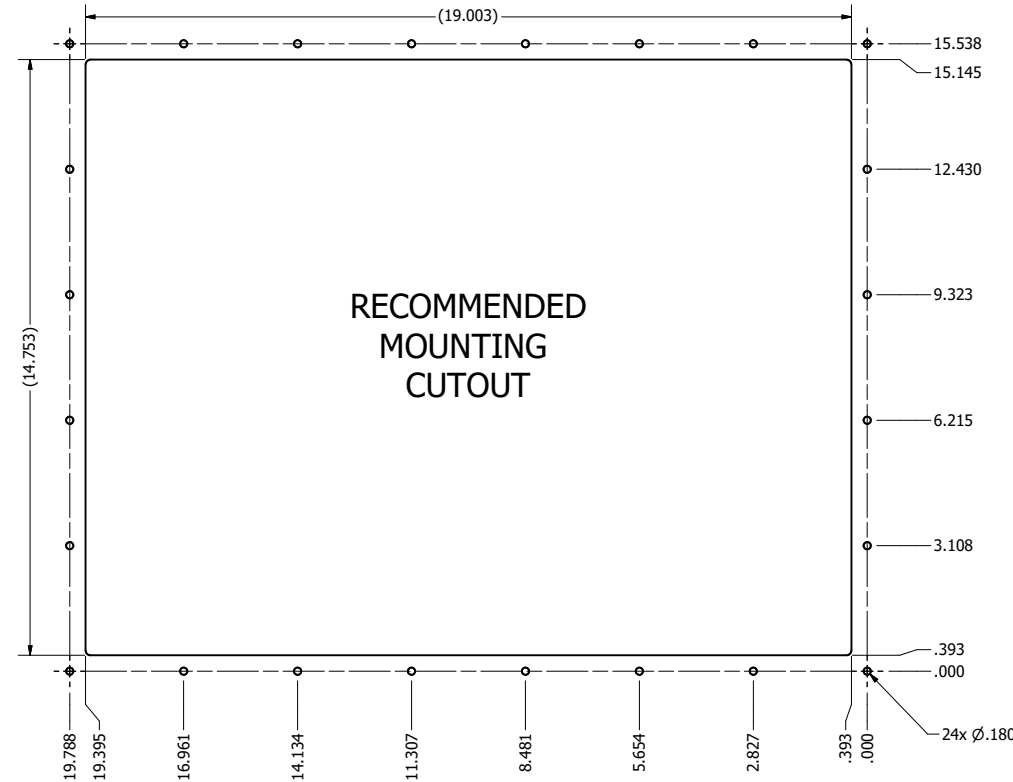

19.0" AW4 DIVERSE MOUNTING (Monitor)

PRELIMINARY DRAWING
DIMENSIONS ARE SUBJECT TO CHANGE

REVISION HISTORY			
REV	DATE	INITIALS	DESCRIPTION
0	4/12/2021	maw	INITIAL RELEASE

8x #6-32 x .44
FOR ALL-WEATHER STYLE PANEL MOUNT

DRAWN BY: mwitham		4/12/2021		
USE WITH PRODUCT NUMBER				
MATERIAL & FINISH				TITLE OUTLINE DRAWING ALL-WEATHER - GEN 4
SHEET	SIZE	PART NUMBER	REV	
2 of 4	D	VTAW4M190dADA	0	
TOLERANCES: .XX=-.01 .XXX=-.005				

19.0" AW4 CONSOLE MOUNT EXTREME (Monitor)

PRELIMINARY DRAWING
DIMENSIONS ARE SUBJECT TO CHANGE

REVISION HISTORY			
REV	DATE	INITIALS	DESCRIPTION
0	4/12/2021	maw	INITIAL RELEASE

DRAWN BY: mwitham		4/12/2021		
USE WITH PRODUCT NUMBER				
MATERIAL & FINISH				TITLE
				OUTLINE DRAWING ALL-WEATHER - GEN 4
SHEET	SIZE	PART NUMBER	REV	
4 of 4	D	VTAW4M190dCXA	0	
TOLERANCES: .XX=-.01 .XXX=-.005				