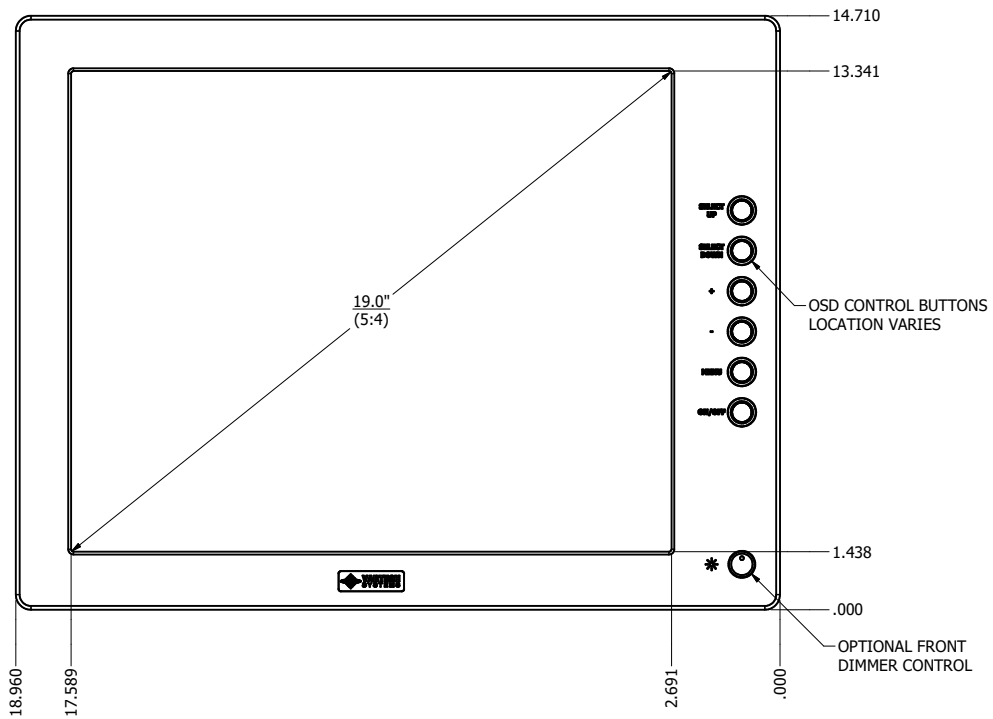

19.0" AW4 DIVERSE MOUNTING (Monitor)

PRELIMINARY DRAWING
DIMENSIONS ARE SUBJECT TO CHANGE

REVISION HISTORY			
REV	DATE	INITIALS	DESCRIPTION
0	4/12/2021	maw	INITIAL RELEASE

8x #6-32 x .44
FOR ALL-WEATHER STYLE PANEL MOUNT

DRAWN BY: mwitham		4/12/2021		
USE WITH PRODUCT NUMBER				
MATERIAL & FINISH				TITLE OUTLINE DRAWING ALL-WEATHER - GEN 4
SHEET	SIZE	PART NUMBER	REV	
2 of 4	D	VTAW4M190dADA	0	
TOLERANCES: .XX=-.01 .XXX=-.005				

19.0" AW4 CONSOLE MOUNT EXTREME (Monitor)

PRELIMINARY DRAWING
DIMENSIONS ARE SUBJECT TO CHANGE

REVISION HISTORY			
REV	DATE	INITIALS	DESCRIPTION
0	4/12/2021	maw	INITIAL RELEASE

DRAWN BY: mwitham		4/12/2021		
USE WITH PRODUCT NUMBER				
MATERIAL & FINISH				TITLE
				OUTLINE DRAWING ALL-WEATHER - GEN 4
SHEET	SIZE	PART NUMBER	REV	
4 of 4	D	VTAW4M190dCXA	0	
TOLERANCES: .XX=-.01 .XXX=-.005				