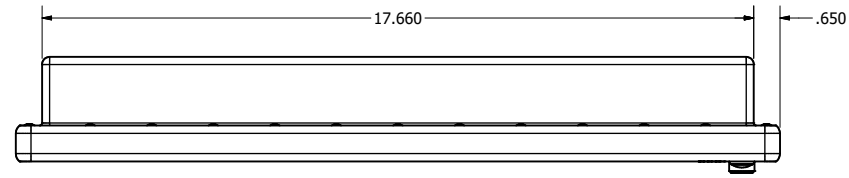

19.0" AW4 DIVERSE MOUNTING (Monitor)

PRELIMINARY DRAWING
DIMENSIONS ARE SUBJECT TO CHANGE

REVISION HISTORY			
REV	DATE	INITIALS	DESCRIPTION
0	4/12/2021	maw	INITIAL RELEASE

8x #6-32 x .44
FOR ALL-WEATHER STYLE PANEL MOUNT

DRAWN BY: mwitham		4/12/2021		
USE WITH PRODUCT NUMBER				
MATERIAL & FINISH				TITLE OUTLINE DRAWING ALL-WEATHER - GEN 4
SHEET	SIZE	PART NUMBER	REV	
2 of 4	D	VTAW4M190dADA	0	
TOLERANCES: .XX=-.01 .XXX=-.005				

19.0" AW4 CONSOLE MOUNT EXTREME (Monitor)

PRELIMINARY DRAWING
DIMENSIONS ARE SUBJECT TO CHANGE

REVISION HISTORY			
REV	DATE	INITIALS	DESCRIPTION
0	4/12/2021	maw	INITIAL RELEASE

DRAWN BY: mwitham		4/12/2021		
USE WITH PRODUCT NUMBER				
MATERIAL & FINISH				TITLE
				OUTLINE DRAWING ALL-WEATHER - GEN 4
SHEET	SIZE	PART NUMBER	REV	
4 of 4	D	VTAW4M190dCXA	0	
TOLERANCES: .XX=-.01 .XXX=-.005				