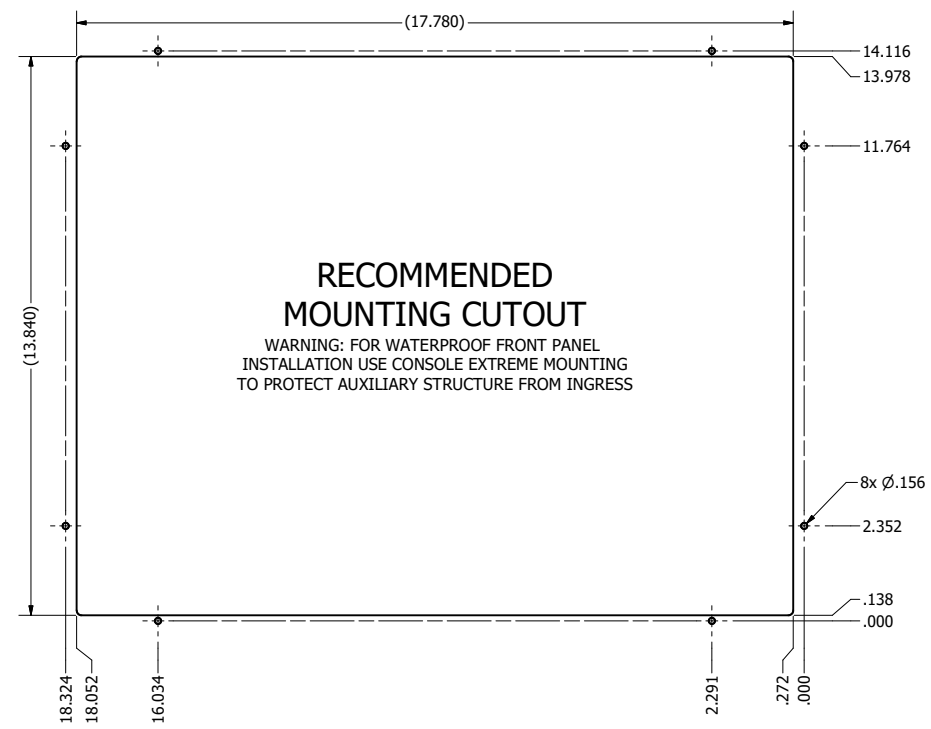

19.0" AW4 DIVERSE MOUNTING (Monitor)

PRELIMINARY DRAWING
DIMENSIONS ARE SUBJECT TO CHANGE

REVISION HISTORY			
REV	DATE	INITIALS	DESCRIPTION
0	4/12/2021	maw	INITIAL RELEASE

8x #6-32 x .44
FOR ALL-WEATHER STYLE PANEL MOUNT

DRAWN BY: mwitham		4/12/2021		
USE WITH PRODUCT NUMBER				
MATERIAL & FINISH				TITLE OUTLINE DRAWING ALL-WEATHER - GEN 4
SHEET	SIZE	PART NUMBER	REV	
2 of 4	D	VTAW4M190dADA	0	
TOLERANCES: .XX=-.01 .XXX=-.005				

19.0" AW4 CONSOLE MOUNT EXTREME (Monitor)

PRELIMINARY DRAWING
DIMENSIONS ARE SUBJECT TO CHANGE

REVISION HISTORY			
REV	DATE	INITIALS	DESCRIPTION
0	4/12/2021	maw	INITIAL RELEASE

DRAWN BY: mwitham		4/12/2021		
USE WITH PRODUCT NUMBER				
MATERIAL & FINISH				TITLE
				OUTLINE DRAWING ALL-WEATHER - GEN 4
SHEET	SIZE	PART NUMBER	REV	
4 of 4	D	VTAW4M190dCXA	0	
TOLERANCES: .XX=-.01 .XXX=-.005				