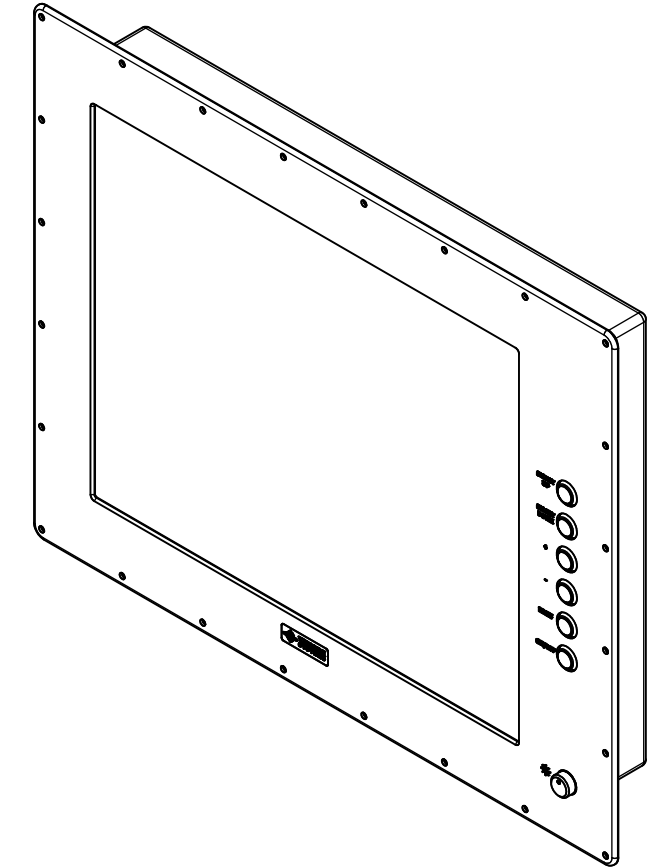

19.0" AW4 DIVERSE MOUNTING (Monitor)

PRELIMINARY DRAWING
DIMENSIONS ARE SUBJECT TO CHANGE

REVISION HISTORY			
REV	DATE	INITIALS	DESCRIPTION
0	4/12/2021	maw	INITIAL RELEASE

8x #6-32 x .44
FOR ALL-WEATHER STYLE PANEL MOUNT

DRAWN BY: mwitham		4/12/2021		
USE WITH PRODUCT NUMBER				
MATERIAL & FINISH				TITLE OUTLINE DRAWING ALL-WEATHER - GEN 4
SHEET	SIZE	PART NUMBER	REV	
2 of 4	D	VTAW4M190dADA	0	
TOLERANCES: .XX=-.01 .XXX=-.005				

19.0" AW4 CONSOLE MOUNT EXTREME (Monitor)

PRELIMINARY DRAWING
DIMENSIONS ARE SUBJECT TO CHANGE

REVISION HISTORY			
REV	DATE	INITIALS	DESCRIPTION
0	4/12/2021	maw	INITIAL RELEASE

DRAWN BY: mwitham		4/12/2021		
USE WITH PRODUCT NUMBER				
MATERIAL & FINISH				TITLE
				OUTLINE DRAWING ALL-WEATHER - GEN 4
SHEET	SIZE	PART NUMBER	REV	
4 of 4	D	VTAW4M190dCXA	0	
TOLERANCES: .XX=-.01 .XXX=-.005				